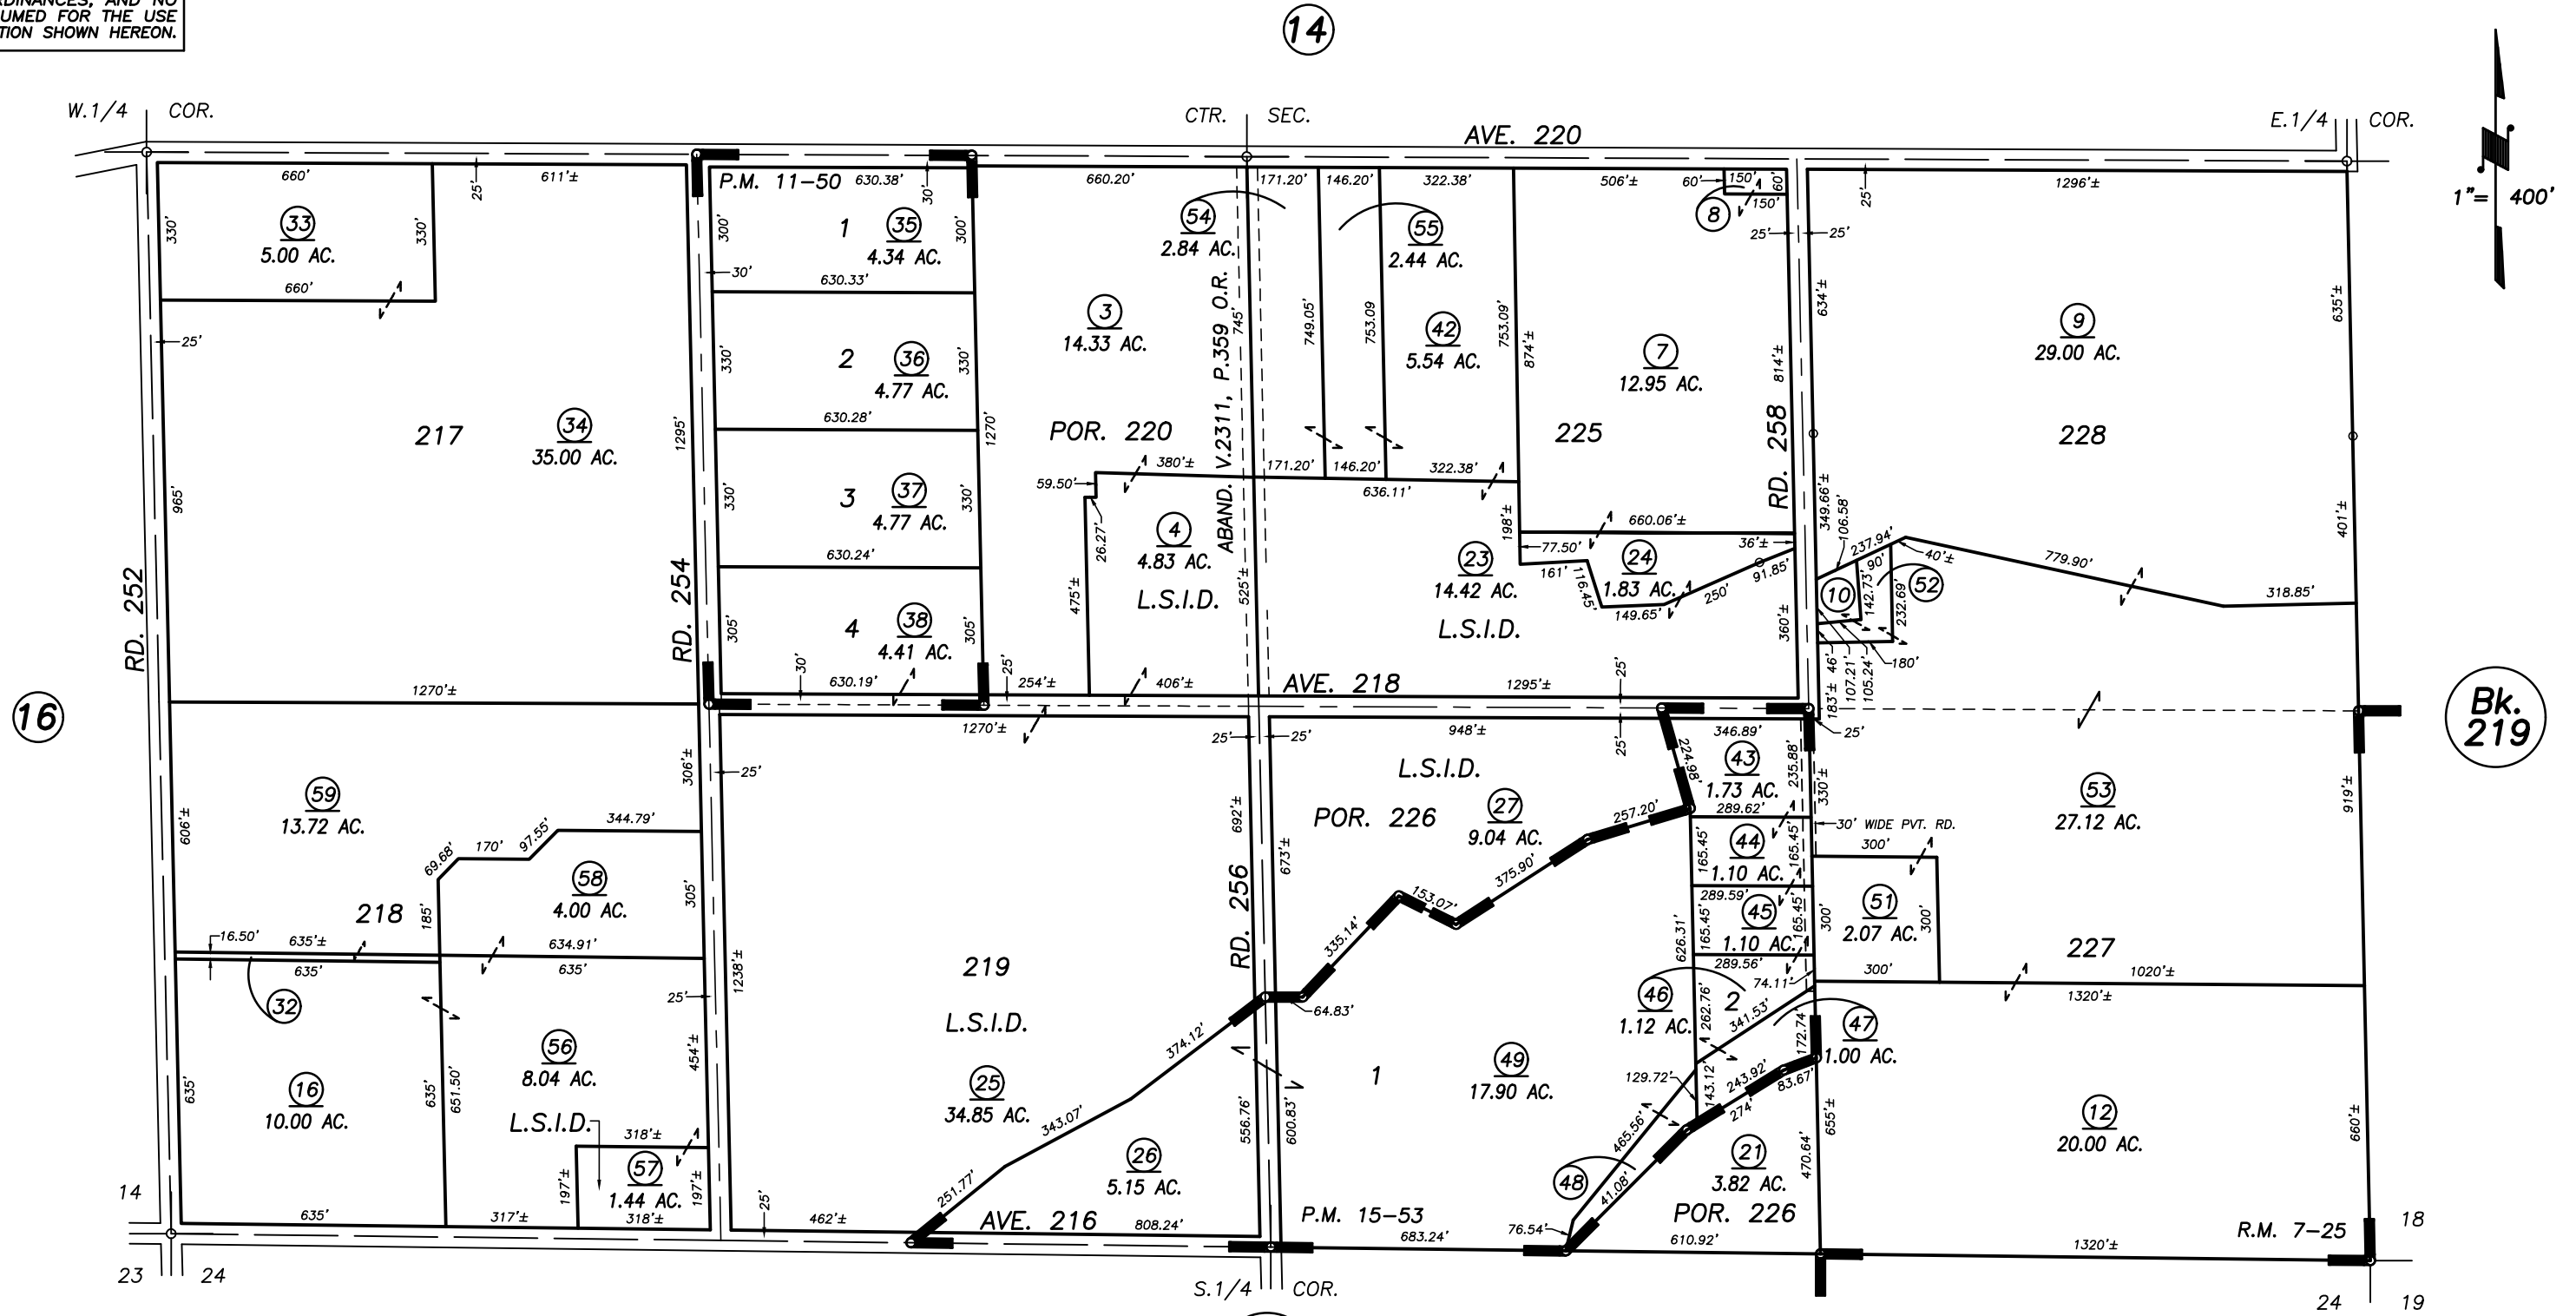

DISCLAIMER
 THIS MAP WAS PREPARED FOR LOCAL PROPERTY ASSESSMENT PURPOSES ONLY AND THE PARCELS SHOWN HEREON MAY NOT COMPLY WITH STATE AND LOCAL SUBDIVISION ORDINANCES, AND NO LIABILITY IS ASSUMED FOR THE USE OF THE INFORMATION SHOWN HEREON.

S1/2 OF SEC.13, T.20S., R.27E., M.D.B.&M.

Tax Area Code 210-15
 139-001

POR. EL MIRADOR ORANGE TRACT, R.M. 7-25
 PARCEL MAP 1049, P.M. 11-50
 PARCEL MAP 1452, P.M. 15-53

VICINITY OF STRATHMORE
 ASSESSOR'S MAPS BK. 210 , PG. 15
 COUNTY OF TULARE, CALIFORNIA, U.S.A.