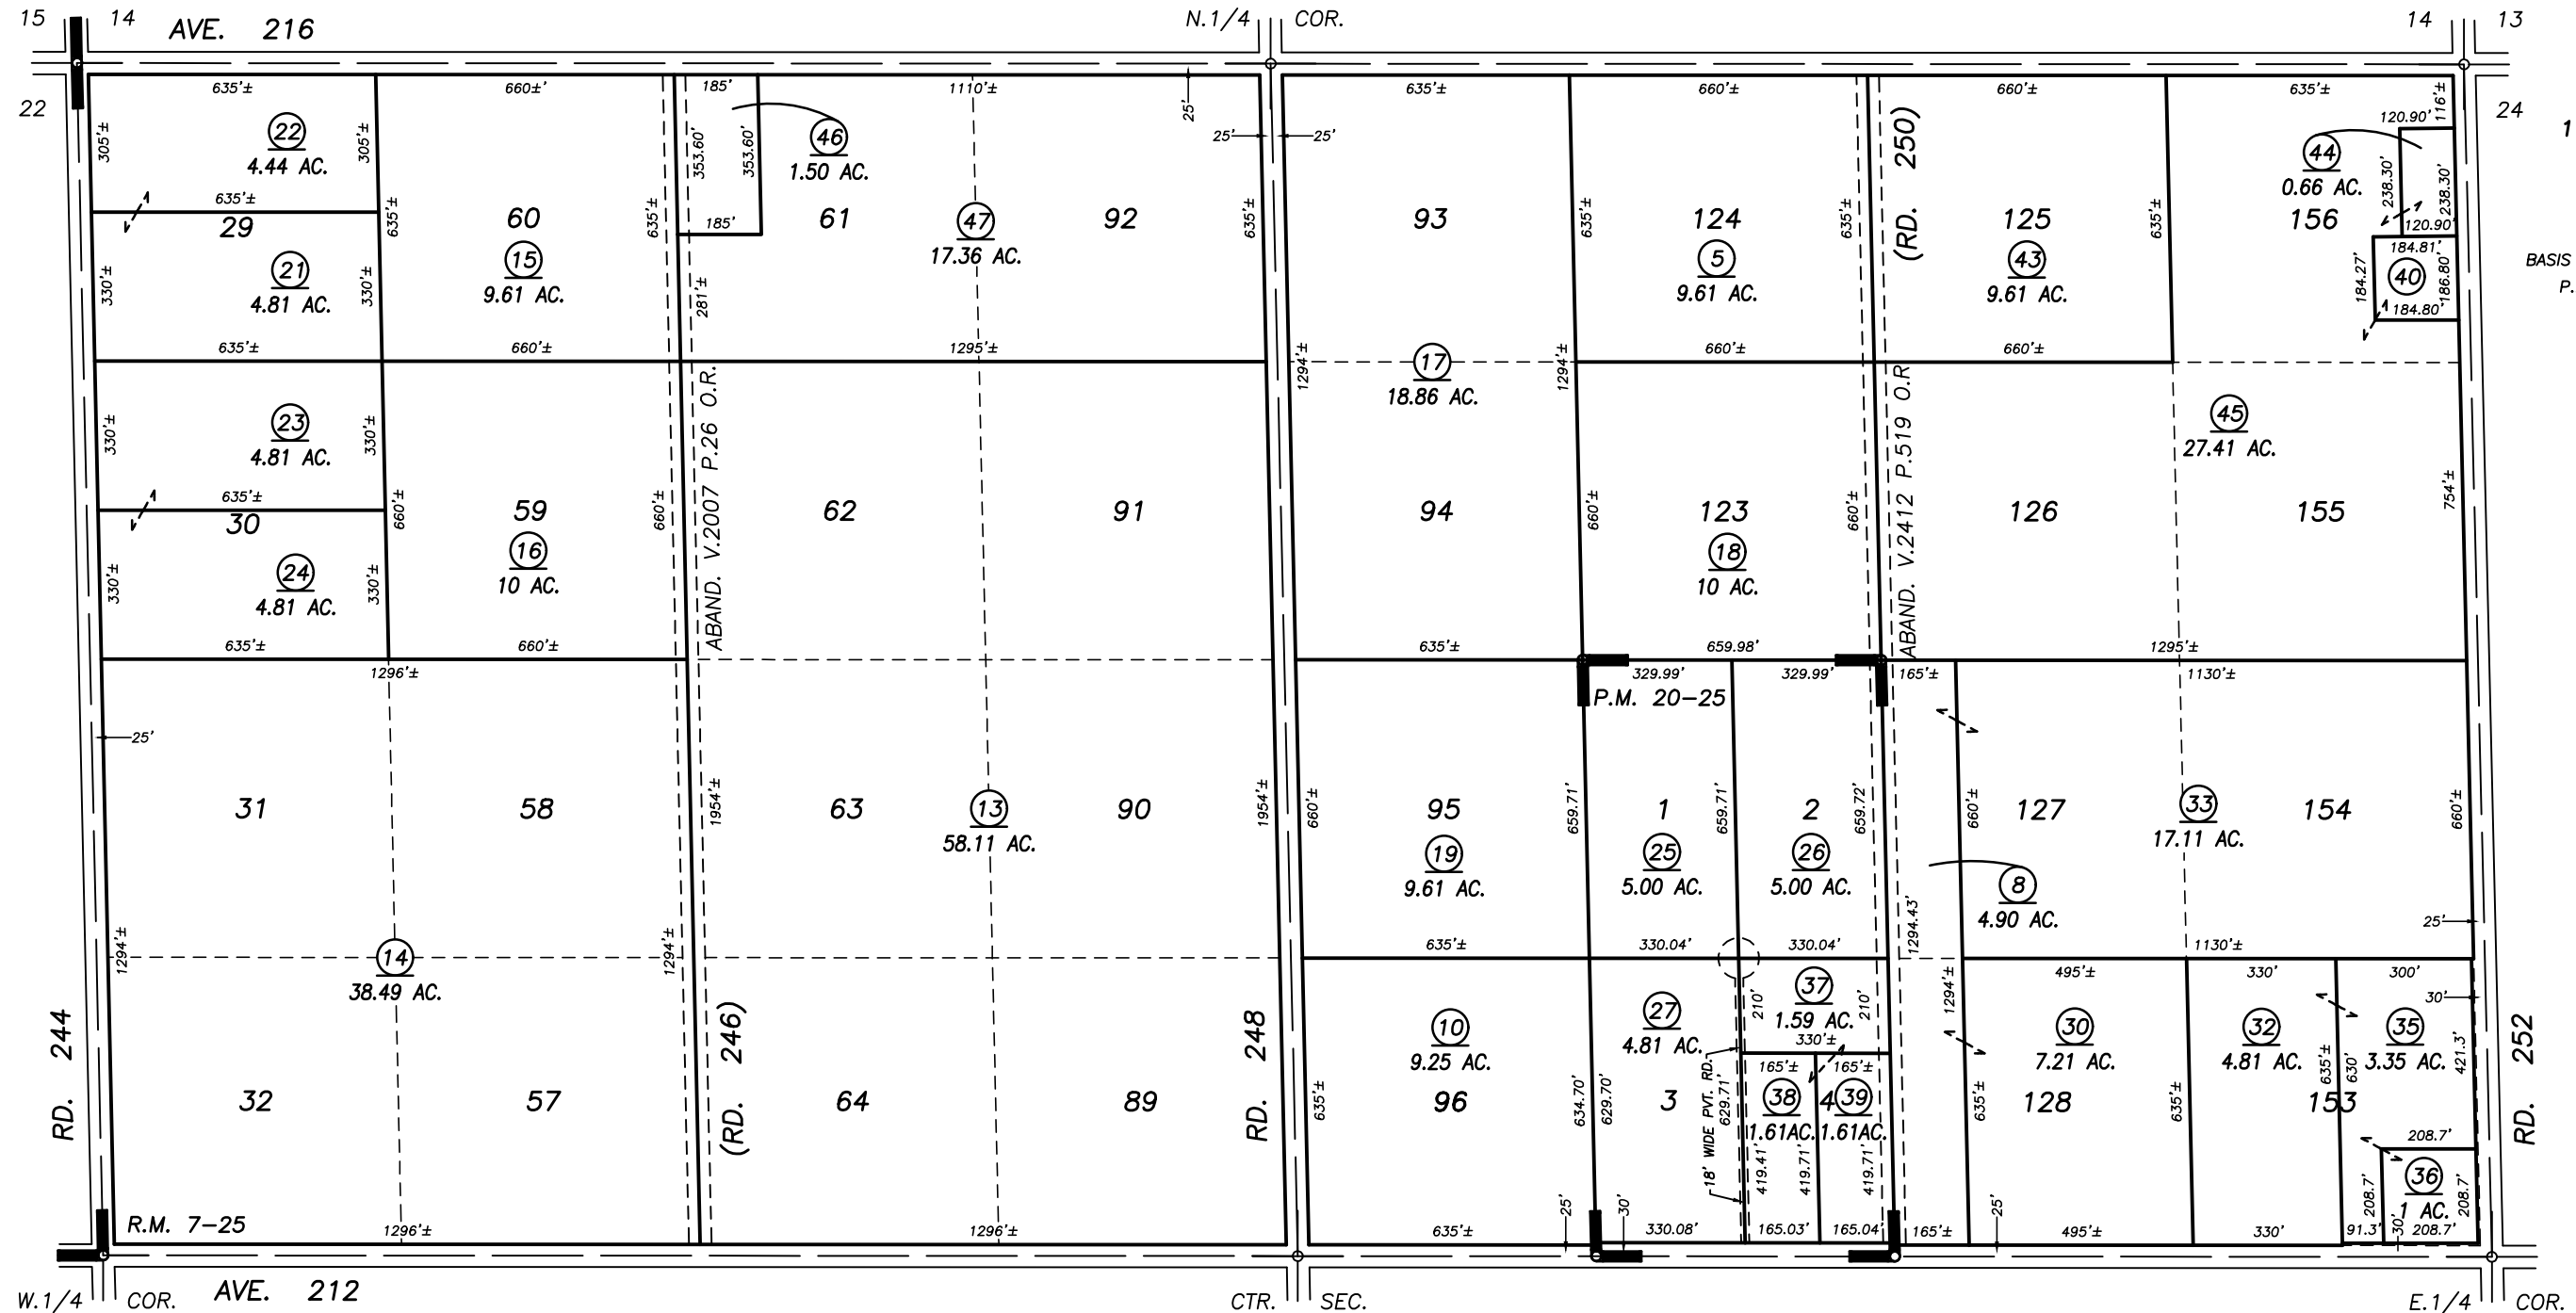

DISCLAIMER
THIS MAP WAS PREPARED FOR LOCAL PROPERTY ASSESSMENT PURPOSES ONLY AND THE PARCELS SHOWN HEREON MAY NOT COMPLY WITH STATE AND LOCAL SUBDIVISION ORDINANCES, AND NO LIABILITY IS ASSUMED FOR THE USE OF THE INFORMATION SHOWN HEREON.

Bk. 210

POR. EL MIRADOR ORANGE TRACT, R.M. 7-25
PARCEL MAP 1924, P.M. 20-25

VICINITY OF LINDSAY
ASSESSOR'S MAPS BK. 216 , PG. 04
COUNTY OF TULARE, CALIFORNIA, U.S.A.