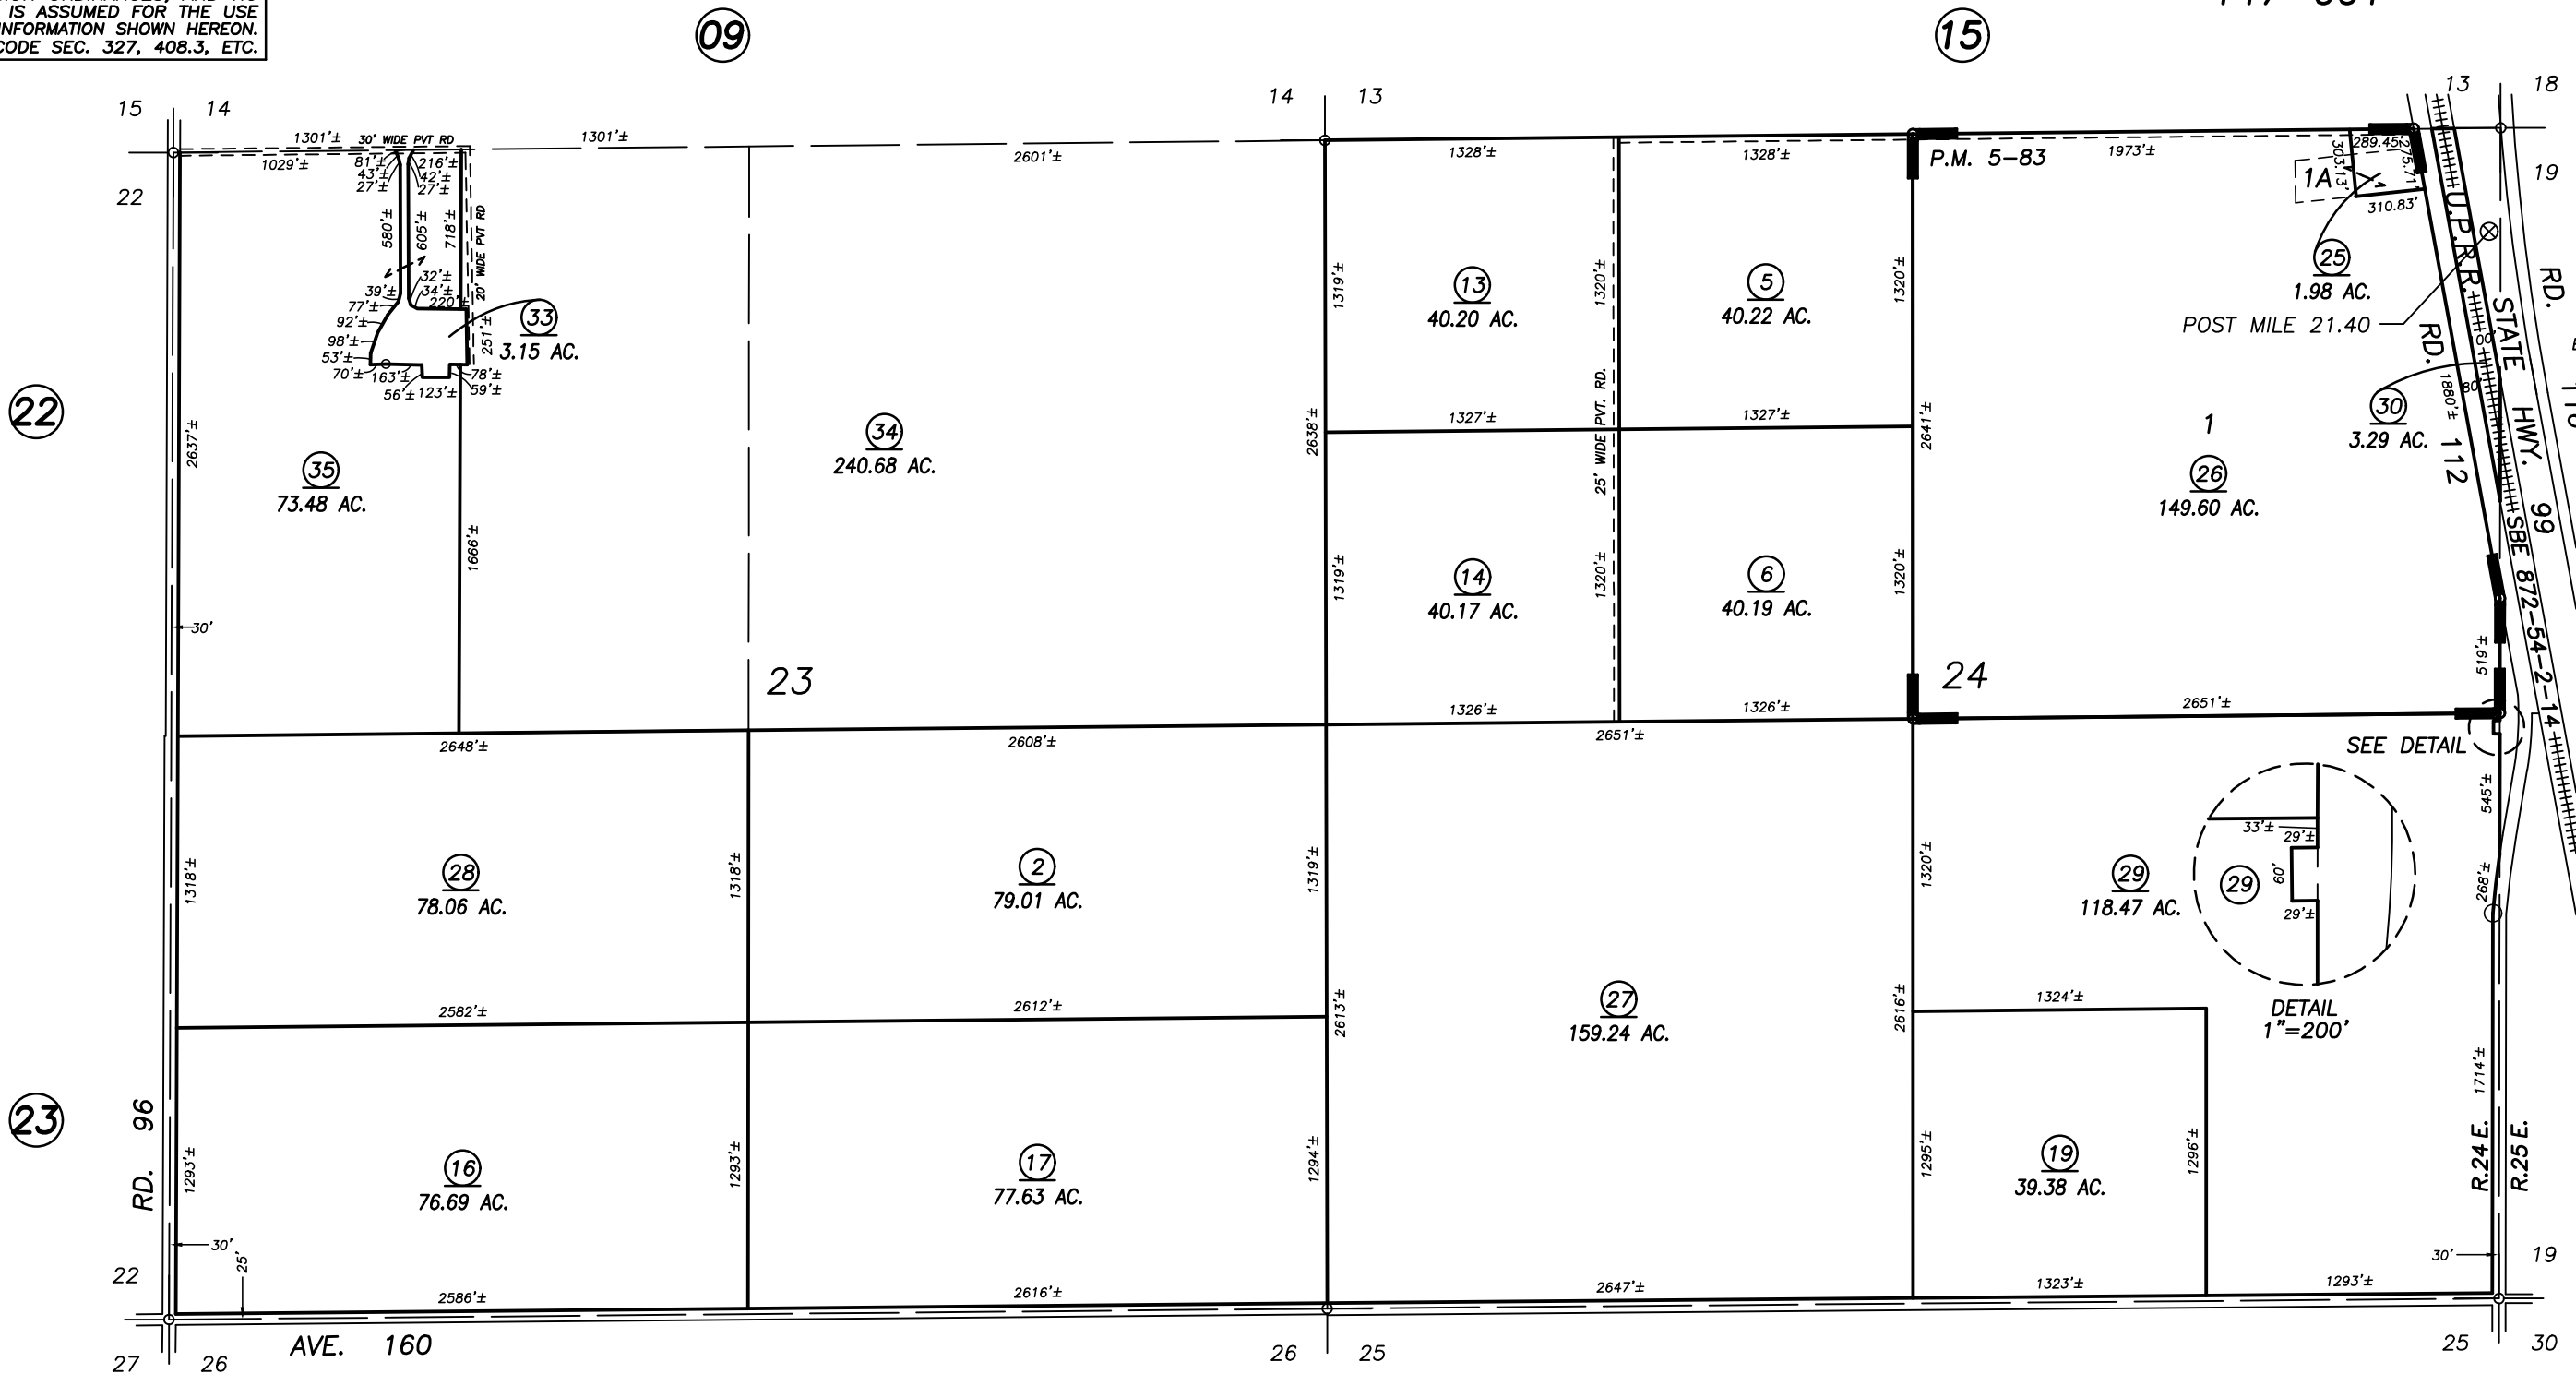

DISCLAIMER
 THIS MAP WAS PREPARED FOR LOCAL PROPERTY ASSESSMENT PURPOSES ONLY AND THE PARCELS SHOWN HEREON MAY NOT COMPLY WITH STATE AND LOCAL SUBDIVISION ORDINANCES, AND NO LIABILITY IS ASSUMED FOR THE USE OF THE INFORMATION SHOWN HEREON. R & T CODE SEC. 327, 408.3, ETC.

SEC. 23 & 24, T.21S., R.24E., M.D.B.&M.

Tax Area Codes **228-16**
 123-006
 147-001

PARCEL MAP 483, P.M. 5-83

VICINITY OF TIPTON
 ASSESSOR'S MAPS BK. 228 , PG. 16
 COUNTY OF TULARE, CALIFORNIA, U.S.A.

NOTE: Assessor's Parcel Numbers Shown in Circles (1) (123)
 Assessor's Block Numbers Shown in Ellipses