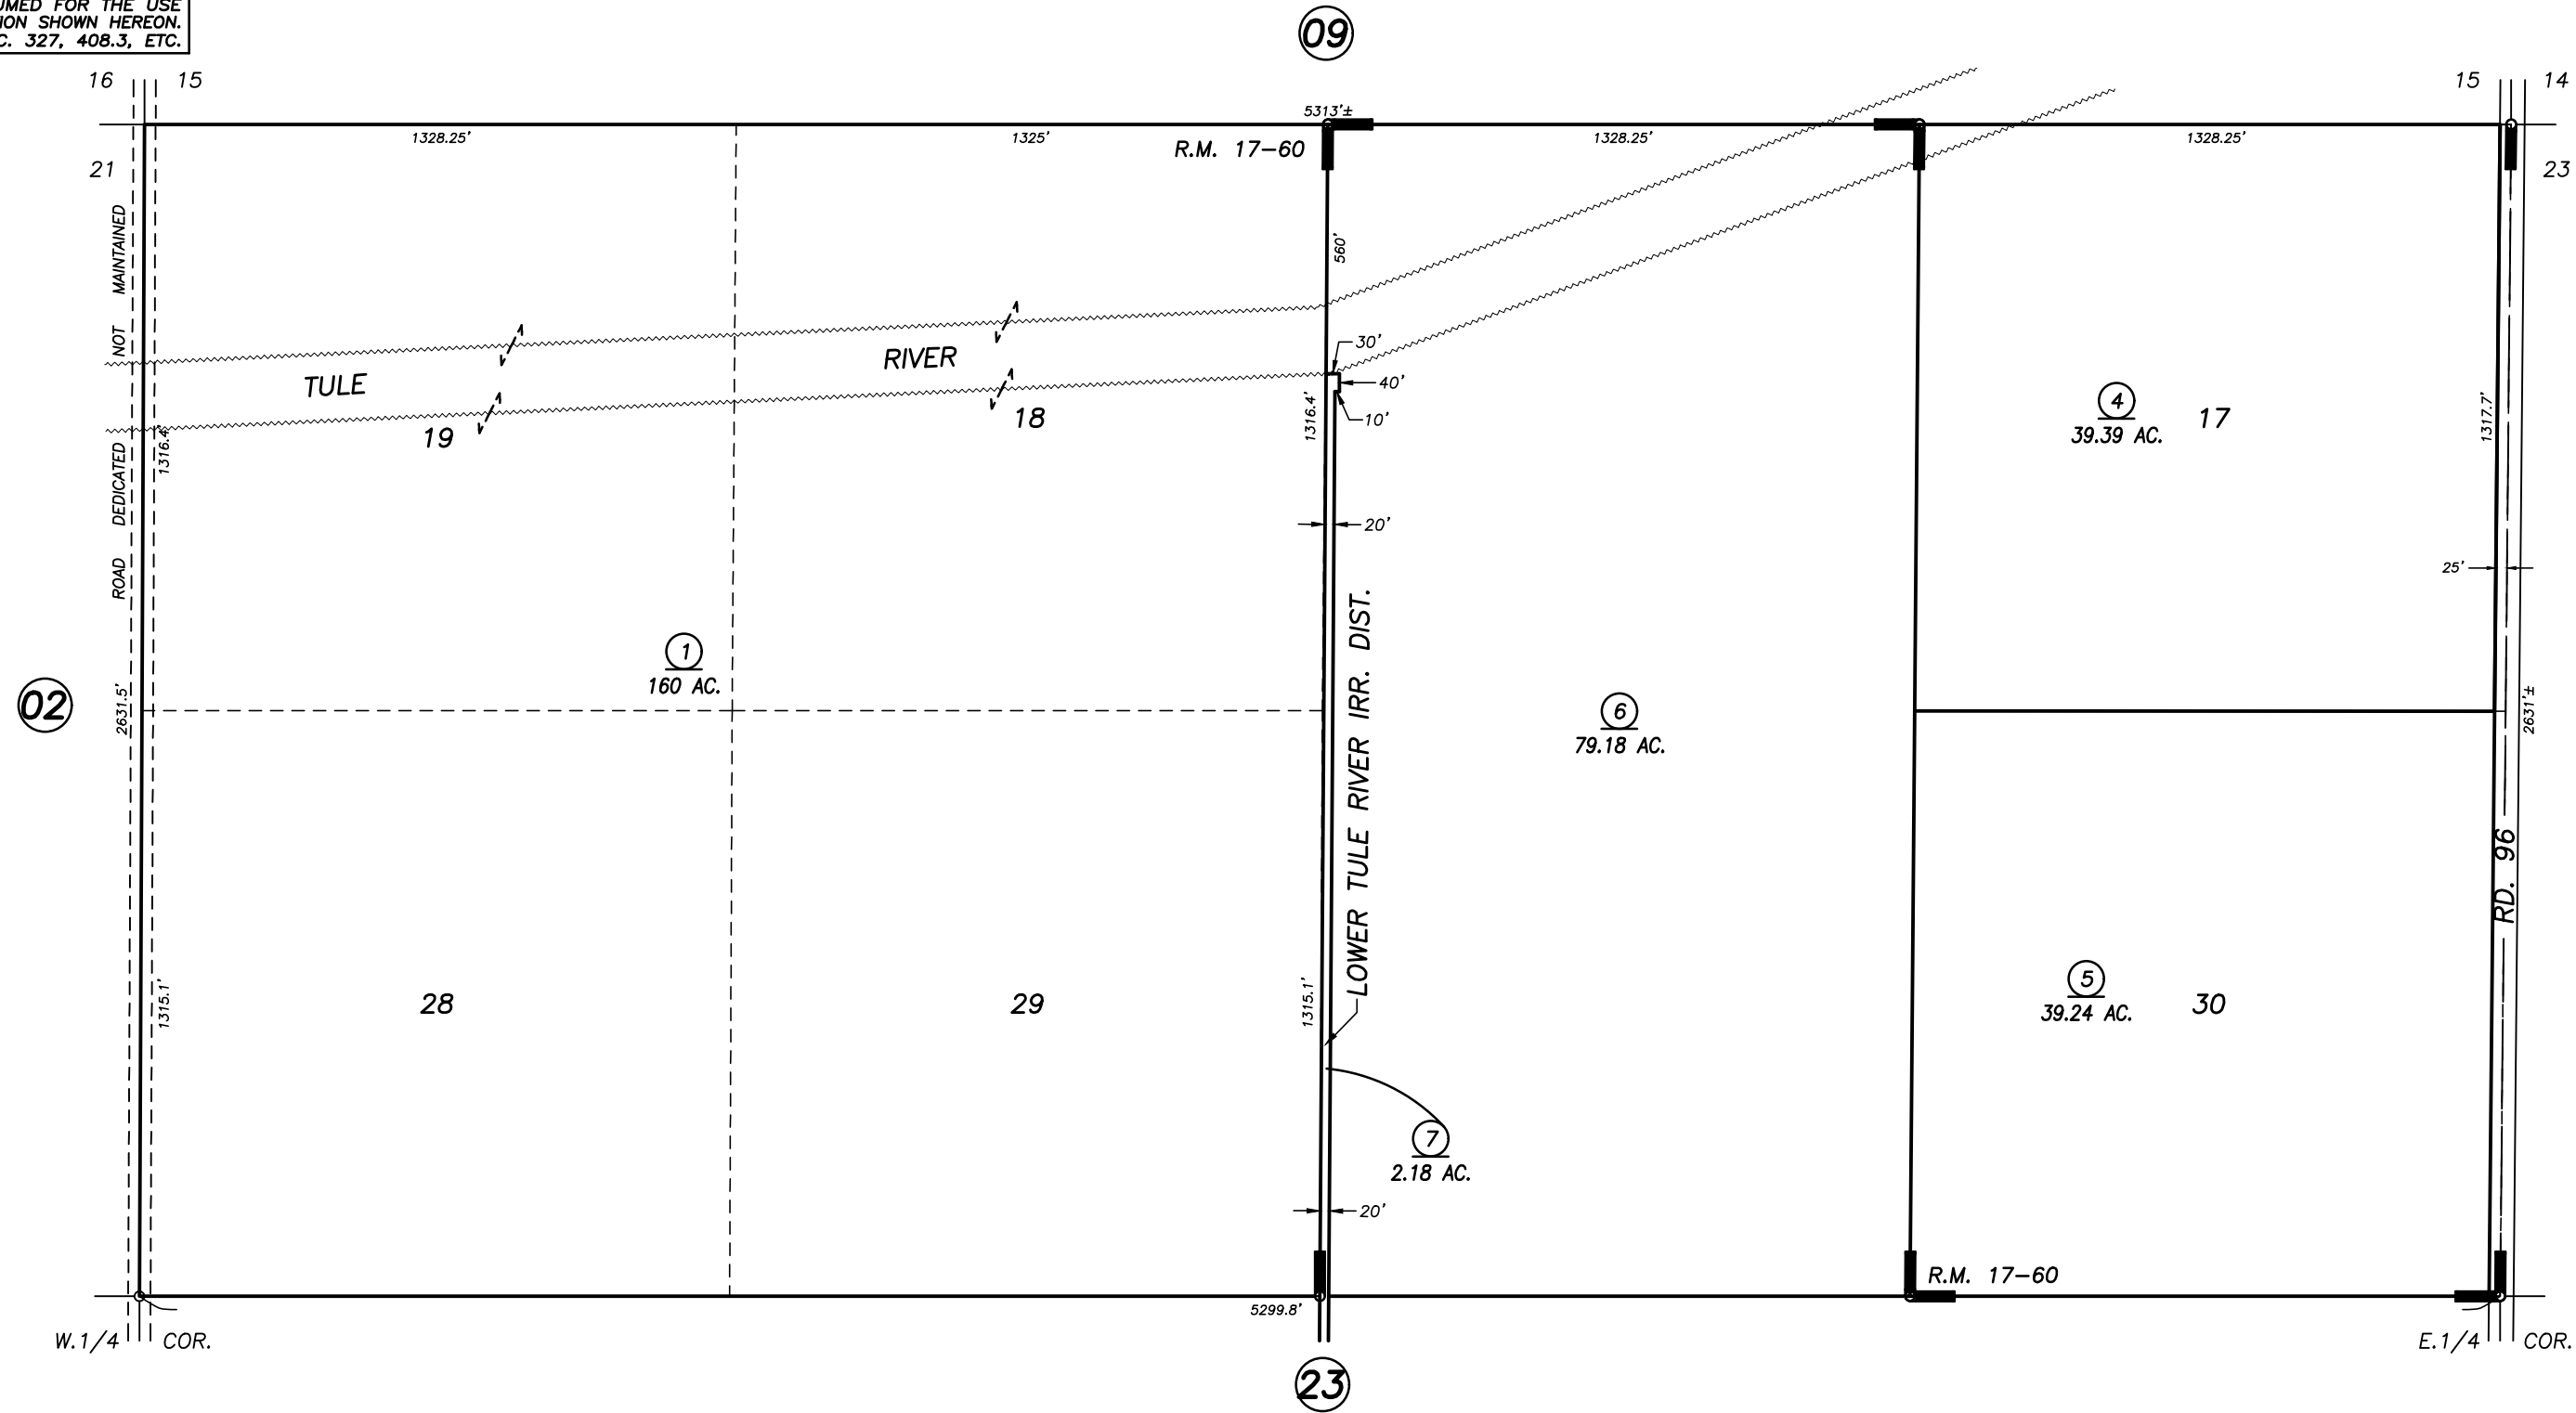

**DISCLAIMER**  
THIS MAP WAS PREPARED FOR LOCAL PROPERTY ASSESSMENT PURPOSES ONLY AND THE PARCELS SHOWN HEREON MAY NOT COMPLY WITH STATE AND LOCAL SUBDIVISION ORDINANCES, AND NO LIABILITY IS ASSUMED FOR THE USE OF THE INFORMATION SHOWN HEREON. R & T CODE SEC. 327, 408.3, ETC.

POR. LOS POZOS TRACT, R.M. 17-60

VICINITY OF TIPTON  
ASSESSOR'S MAPS BK. 228 , PG. 22  
COUNTY OF TULARE, CALIFORNIA, U.S.A.