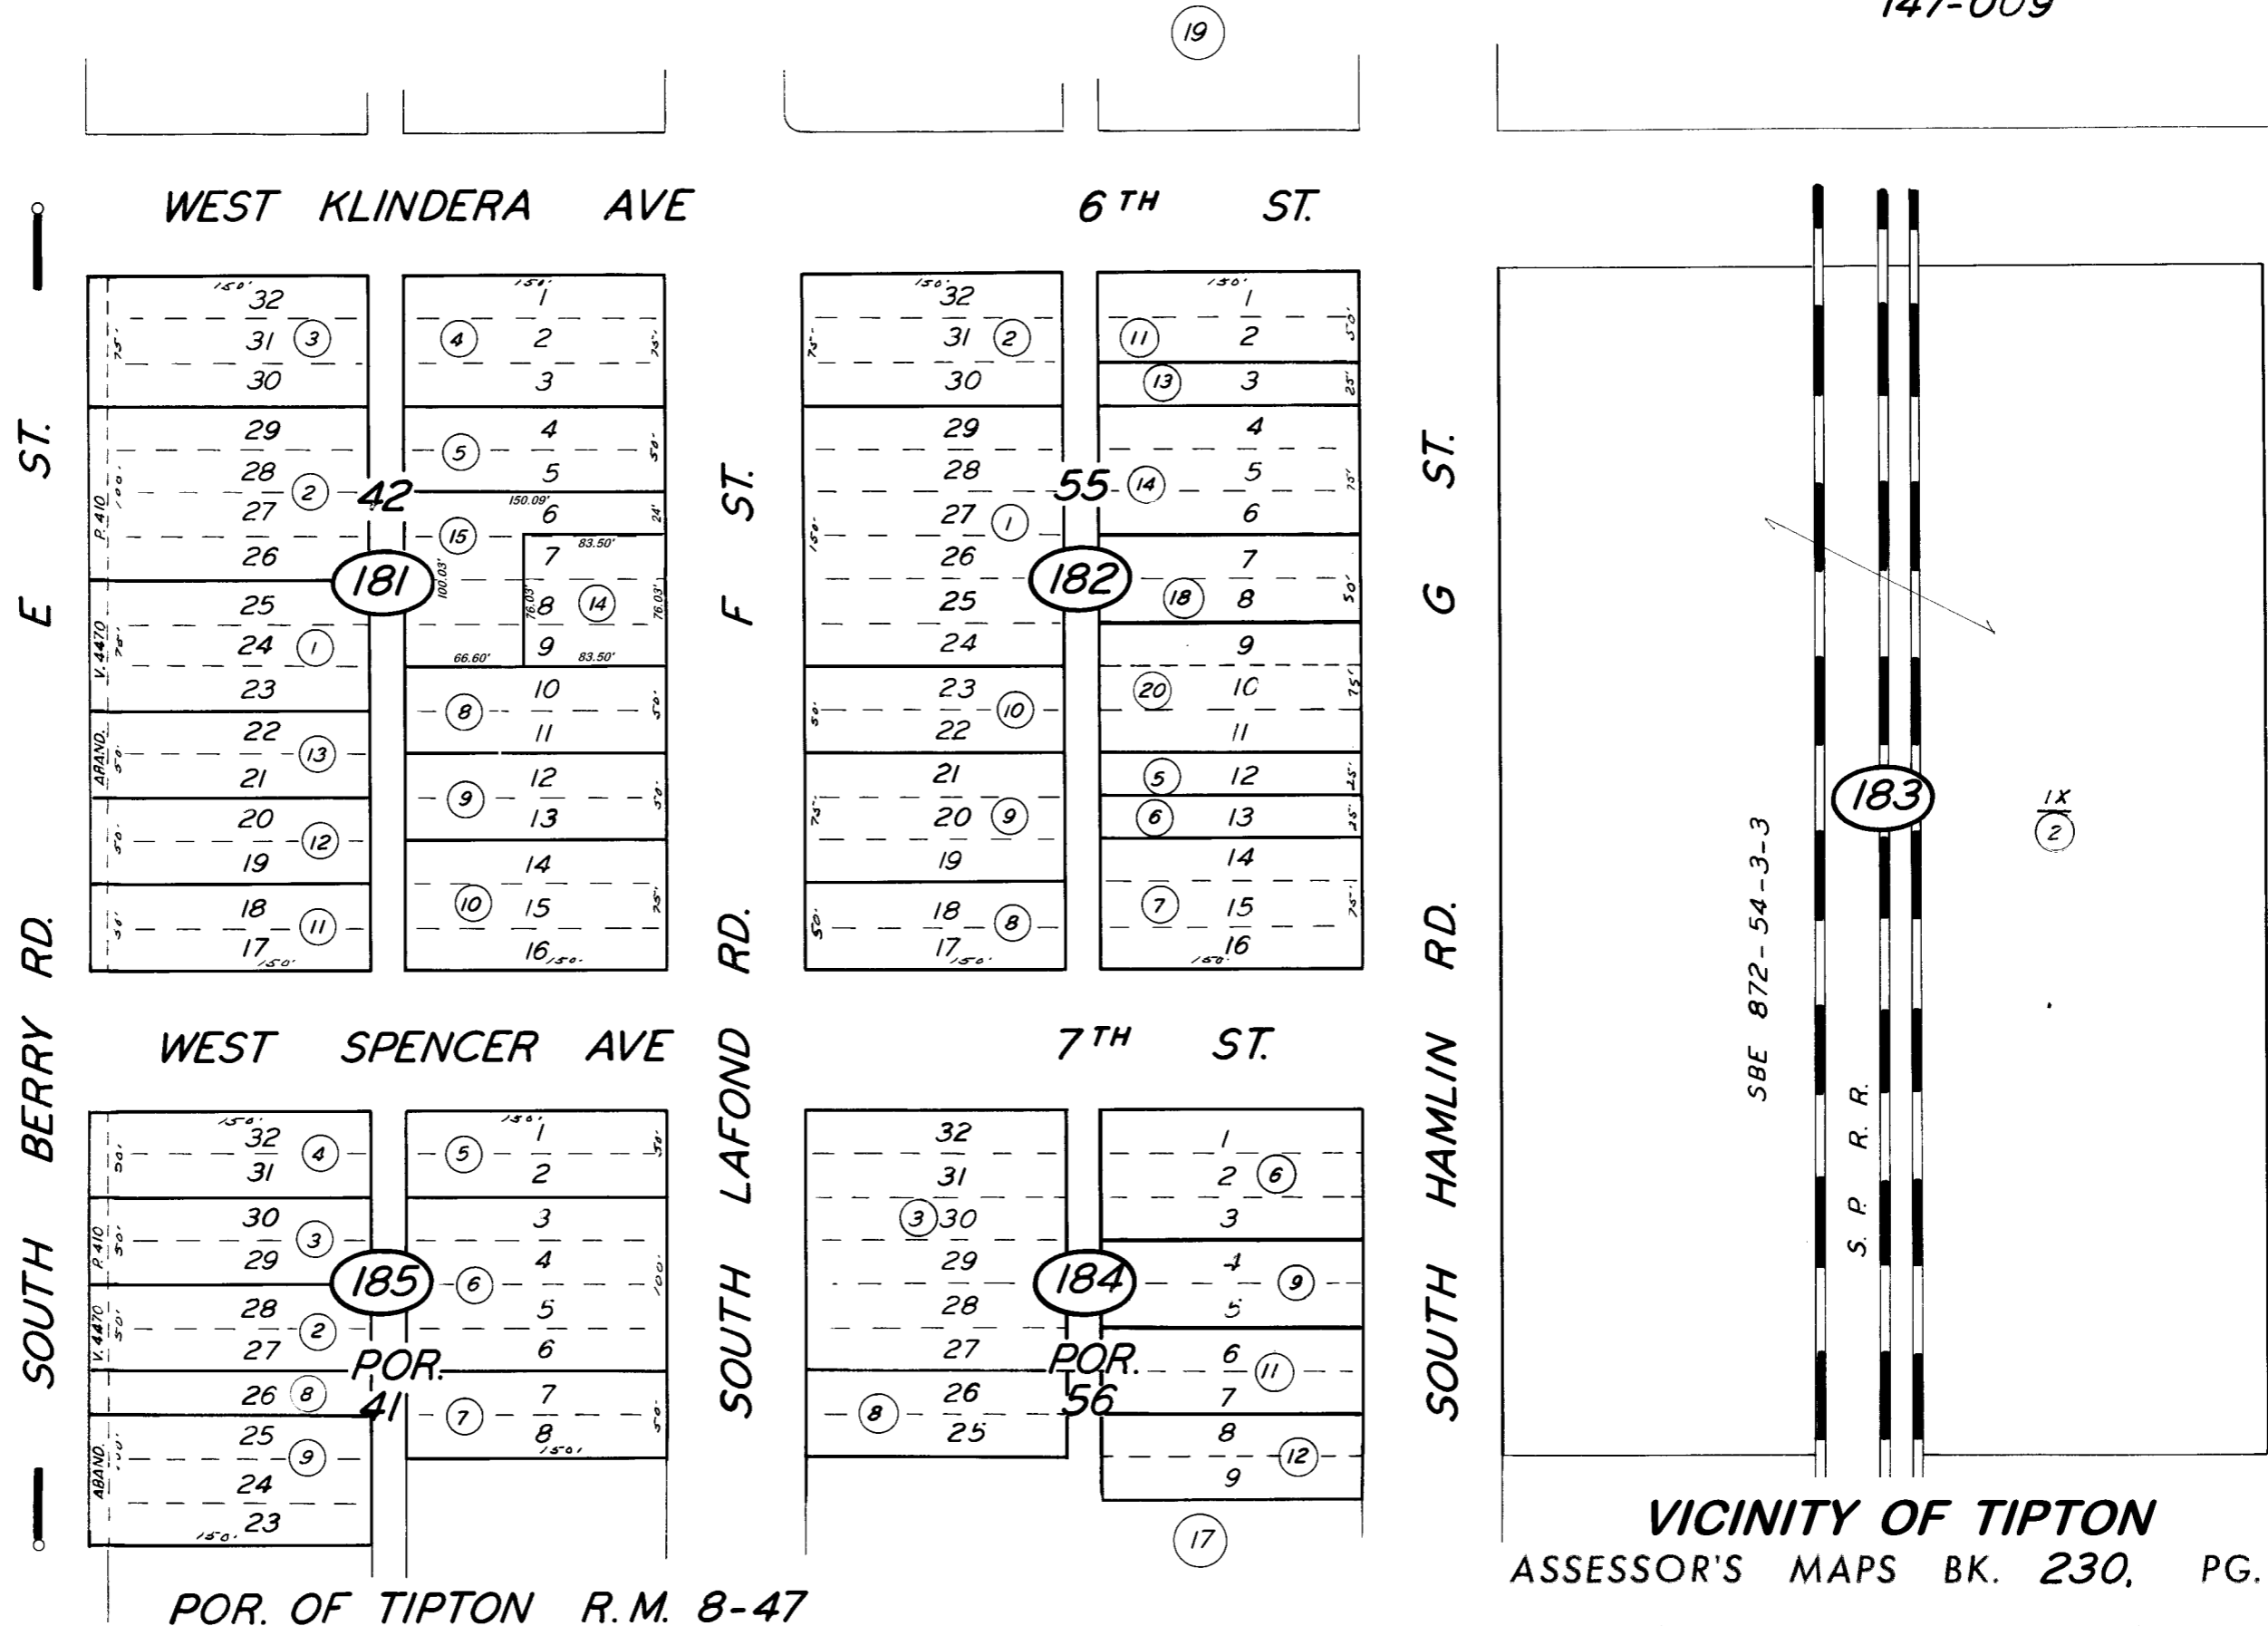

POR. TOWNSITE OF TIPTON IN SEC.31 T.21S., R.25E., M.D.B. & M.

TAX CODE AREA 230-18

147-009

**DISCLAIMER**  
 THIS MAP WAS PREPARED FOR LOCAL PROPERTY ASSESSMENT PURPOSES ONLY. THE PARCELS SHOWN HEREON MAY NOT COMPLY WITH STATE AND LOCAL SUBDIVISION ORDINANCES. NO LIABILITY IS ASSUMED FOR THE USE OF THE INFORMATION HEREON. R & T CODE SEC. 327, 408.3, ETC.  
 REVISED: 1/12/2022  
 REASON: 2021-0030723  
 CAD TECH: NFL

24

15

POR. OF TIPTON R.M. 8-47

**VICINITY OF TIPTON**  
 ASSESSOR'S MAPS BK. 230, PG. 18.  
 COUNTY OF TULARE, CALIF.

NOTE -- ASSESSOR'S BLOCK NUMBERS SHOWN IN ELLIPSES  
 ASSESSOR'S PARCEL NUMBERS SHOWN IN CIRCLES