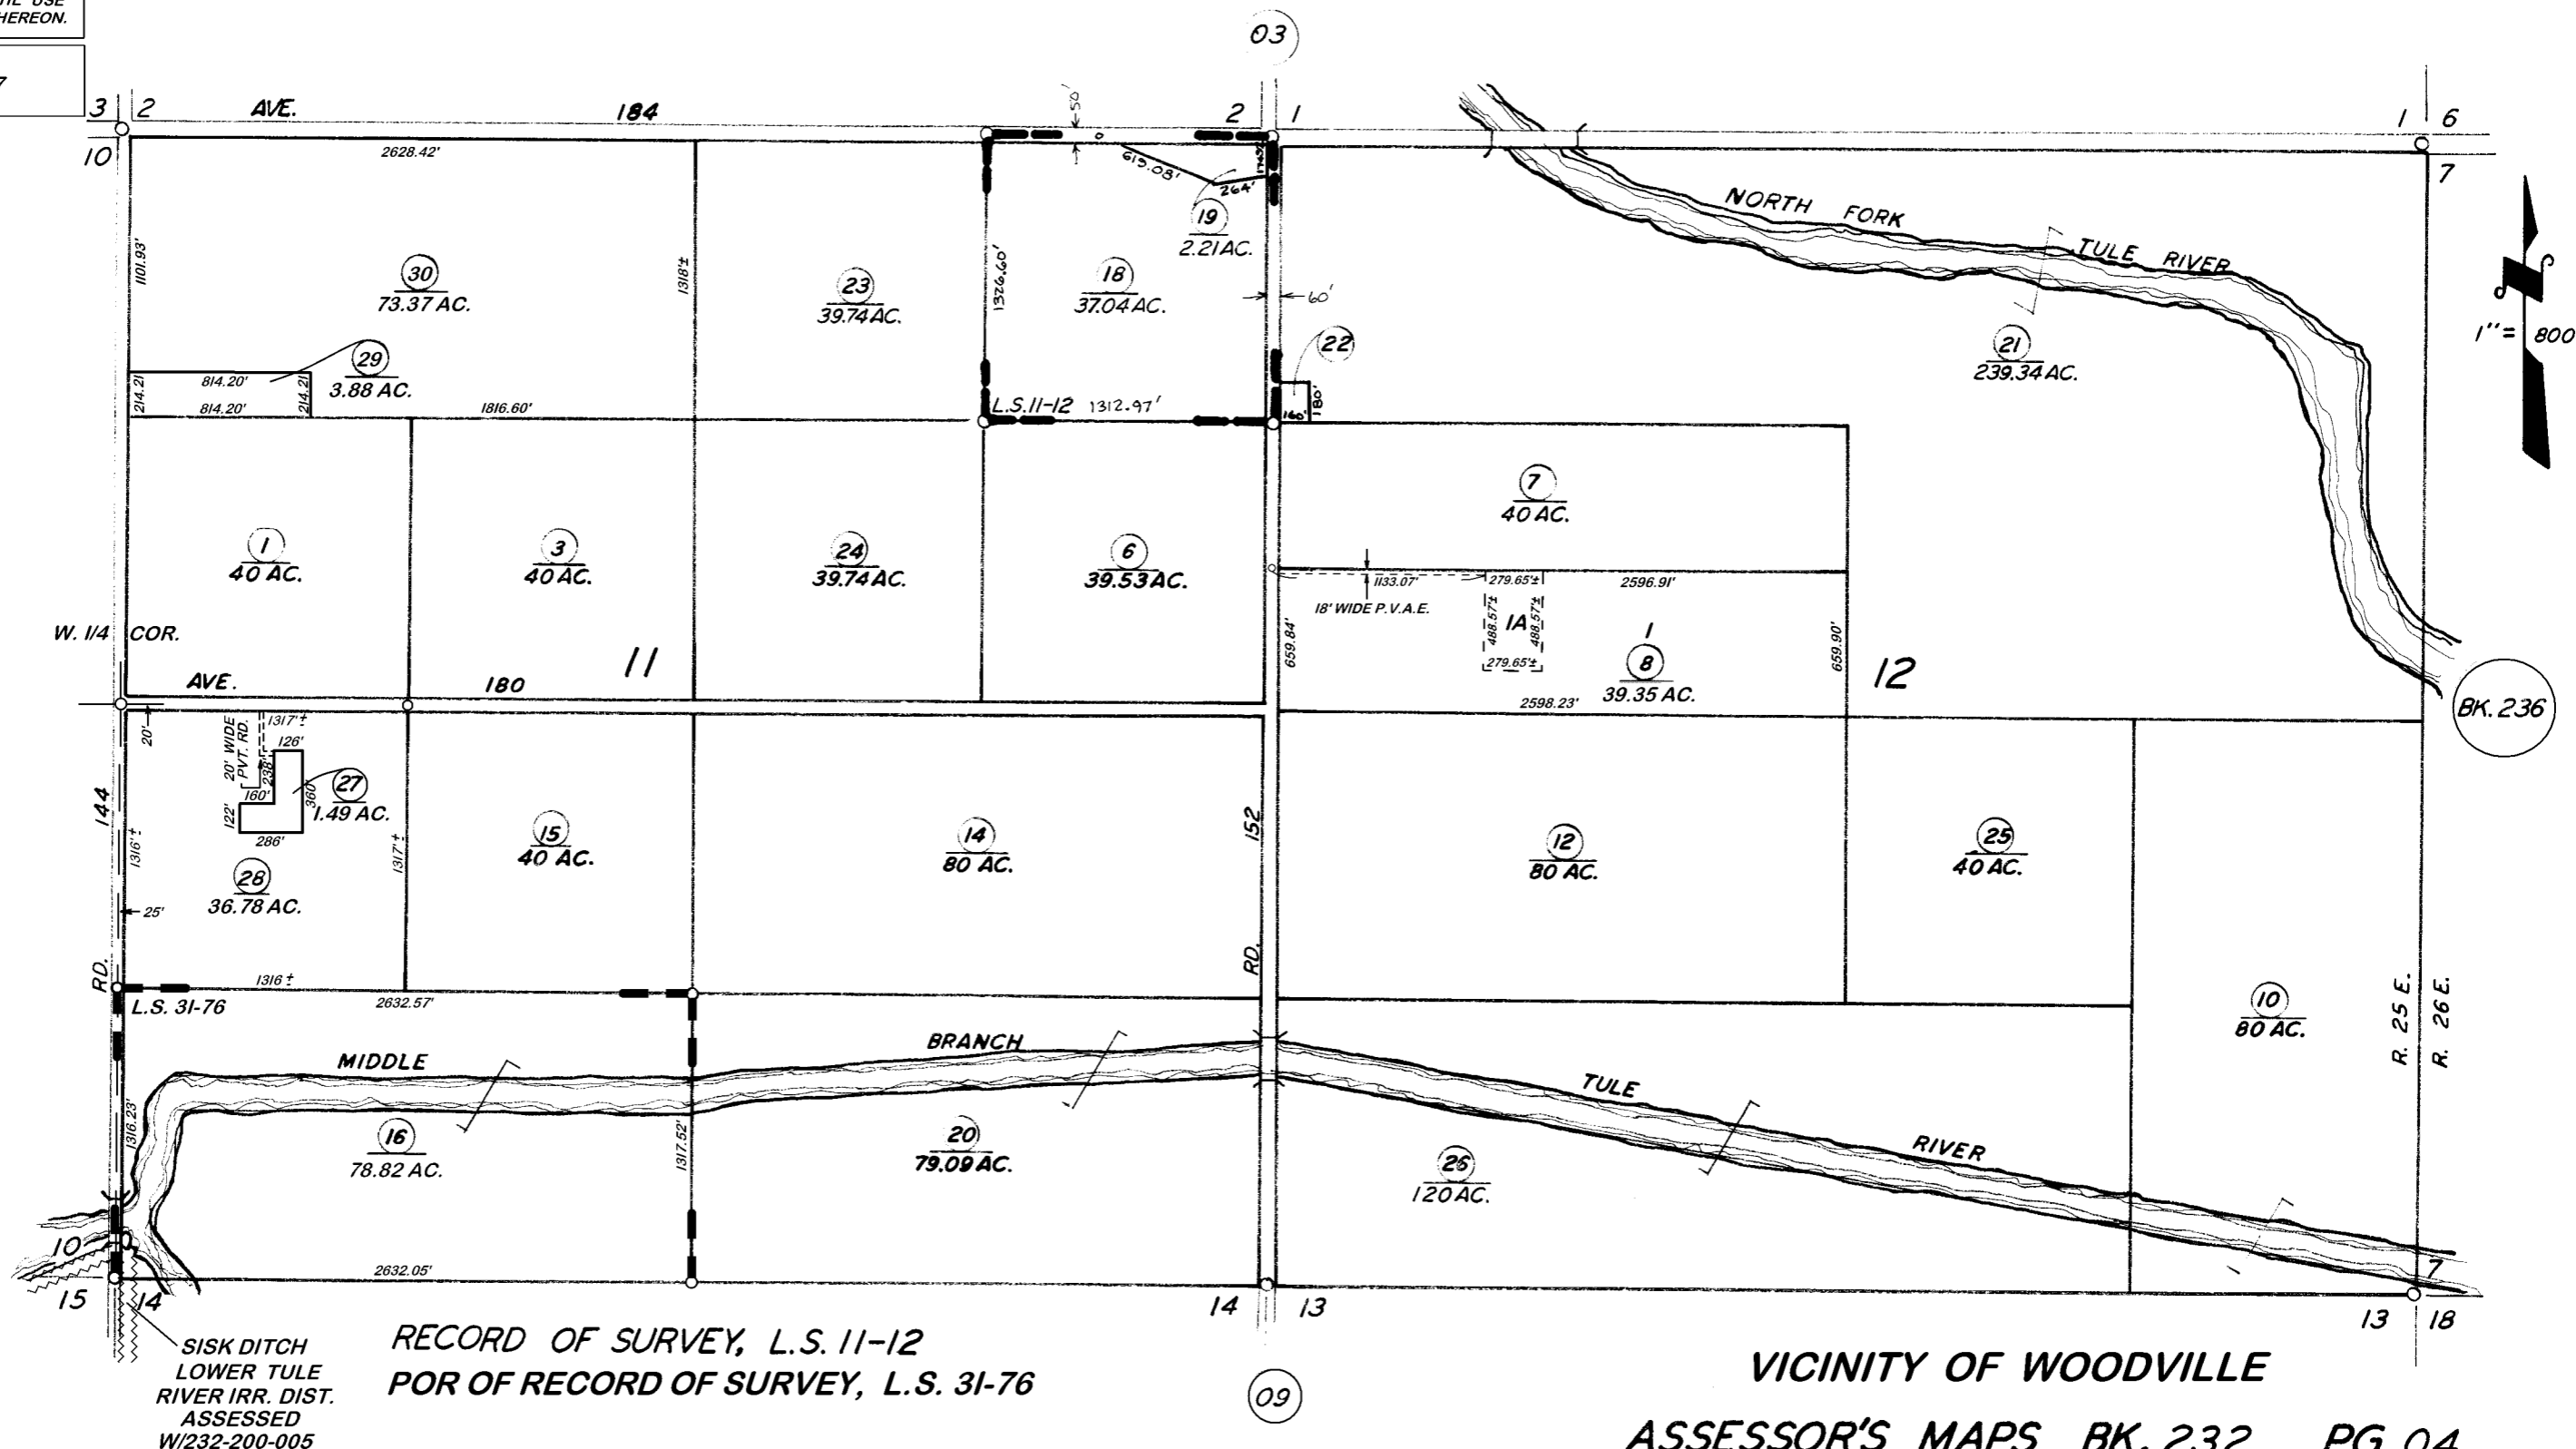

DISCLAIMER

THIS MAP WAS PREPARED FOR LOCAL PROPERTY ASSESSMENT PURPOSES ONLY. THE PARCELS SHOWN HEREON MAY NOT COMPLY WITH STATE AND LOCAL SUBDIVISION ORDINANCES. NO LIABILITY IS ASSUMED FOR THE USE OF THE INFORMATION HEREON.

REVISED: 1/12/2022
REASON: 2021-0029067
CAD TECH: NFL

SEC'S. 11 & 12, T. 21 S., R. 25 E., M.D.B.&M.

TAX CODE AREA 232-04

149-005

RECORD OF SURVEY, L.S. 11-12
POR OF RECORD OF SURVEY, L.S. 31-76

VICINITY OF WOODVILLE
ASSESSOR'S MAPS BK. 232 PG. 04
COUNTY OF TULARE, CALIF.

NOTE: Assessor's Parcel Numbers Shown in Circles
Assessor's Block Numbers Shown in Ellipses