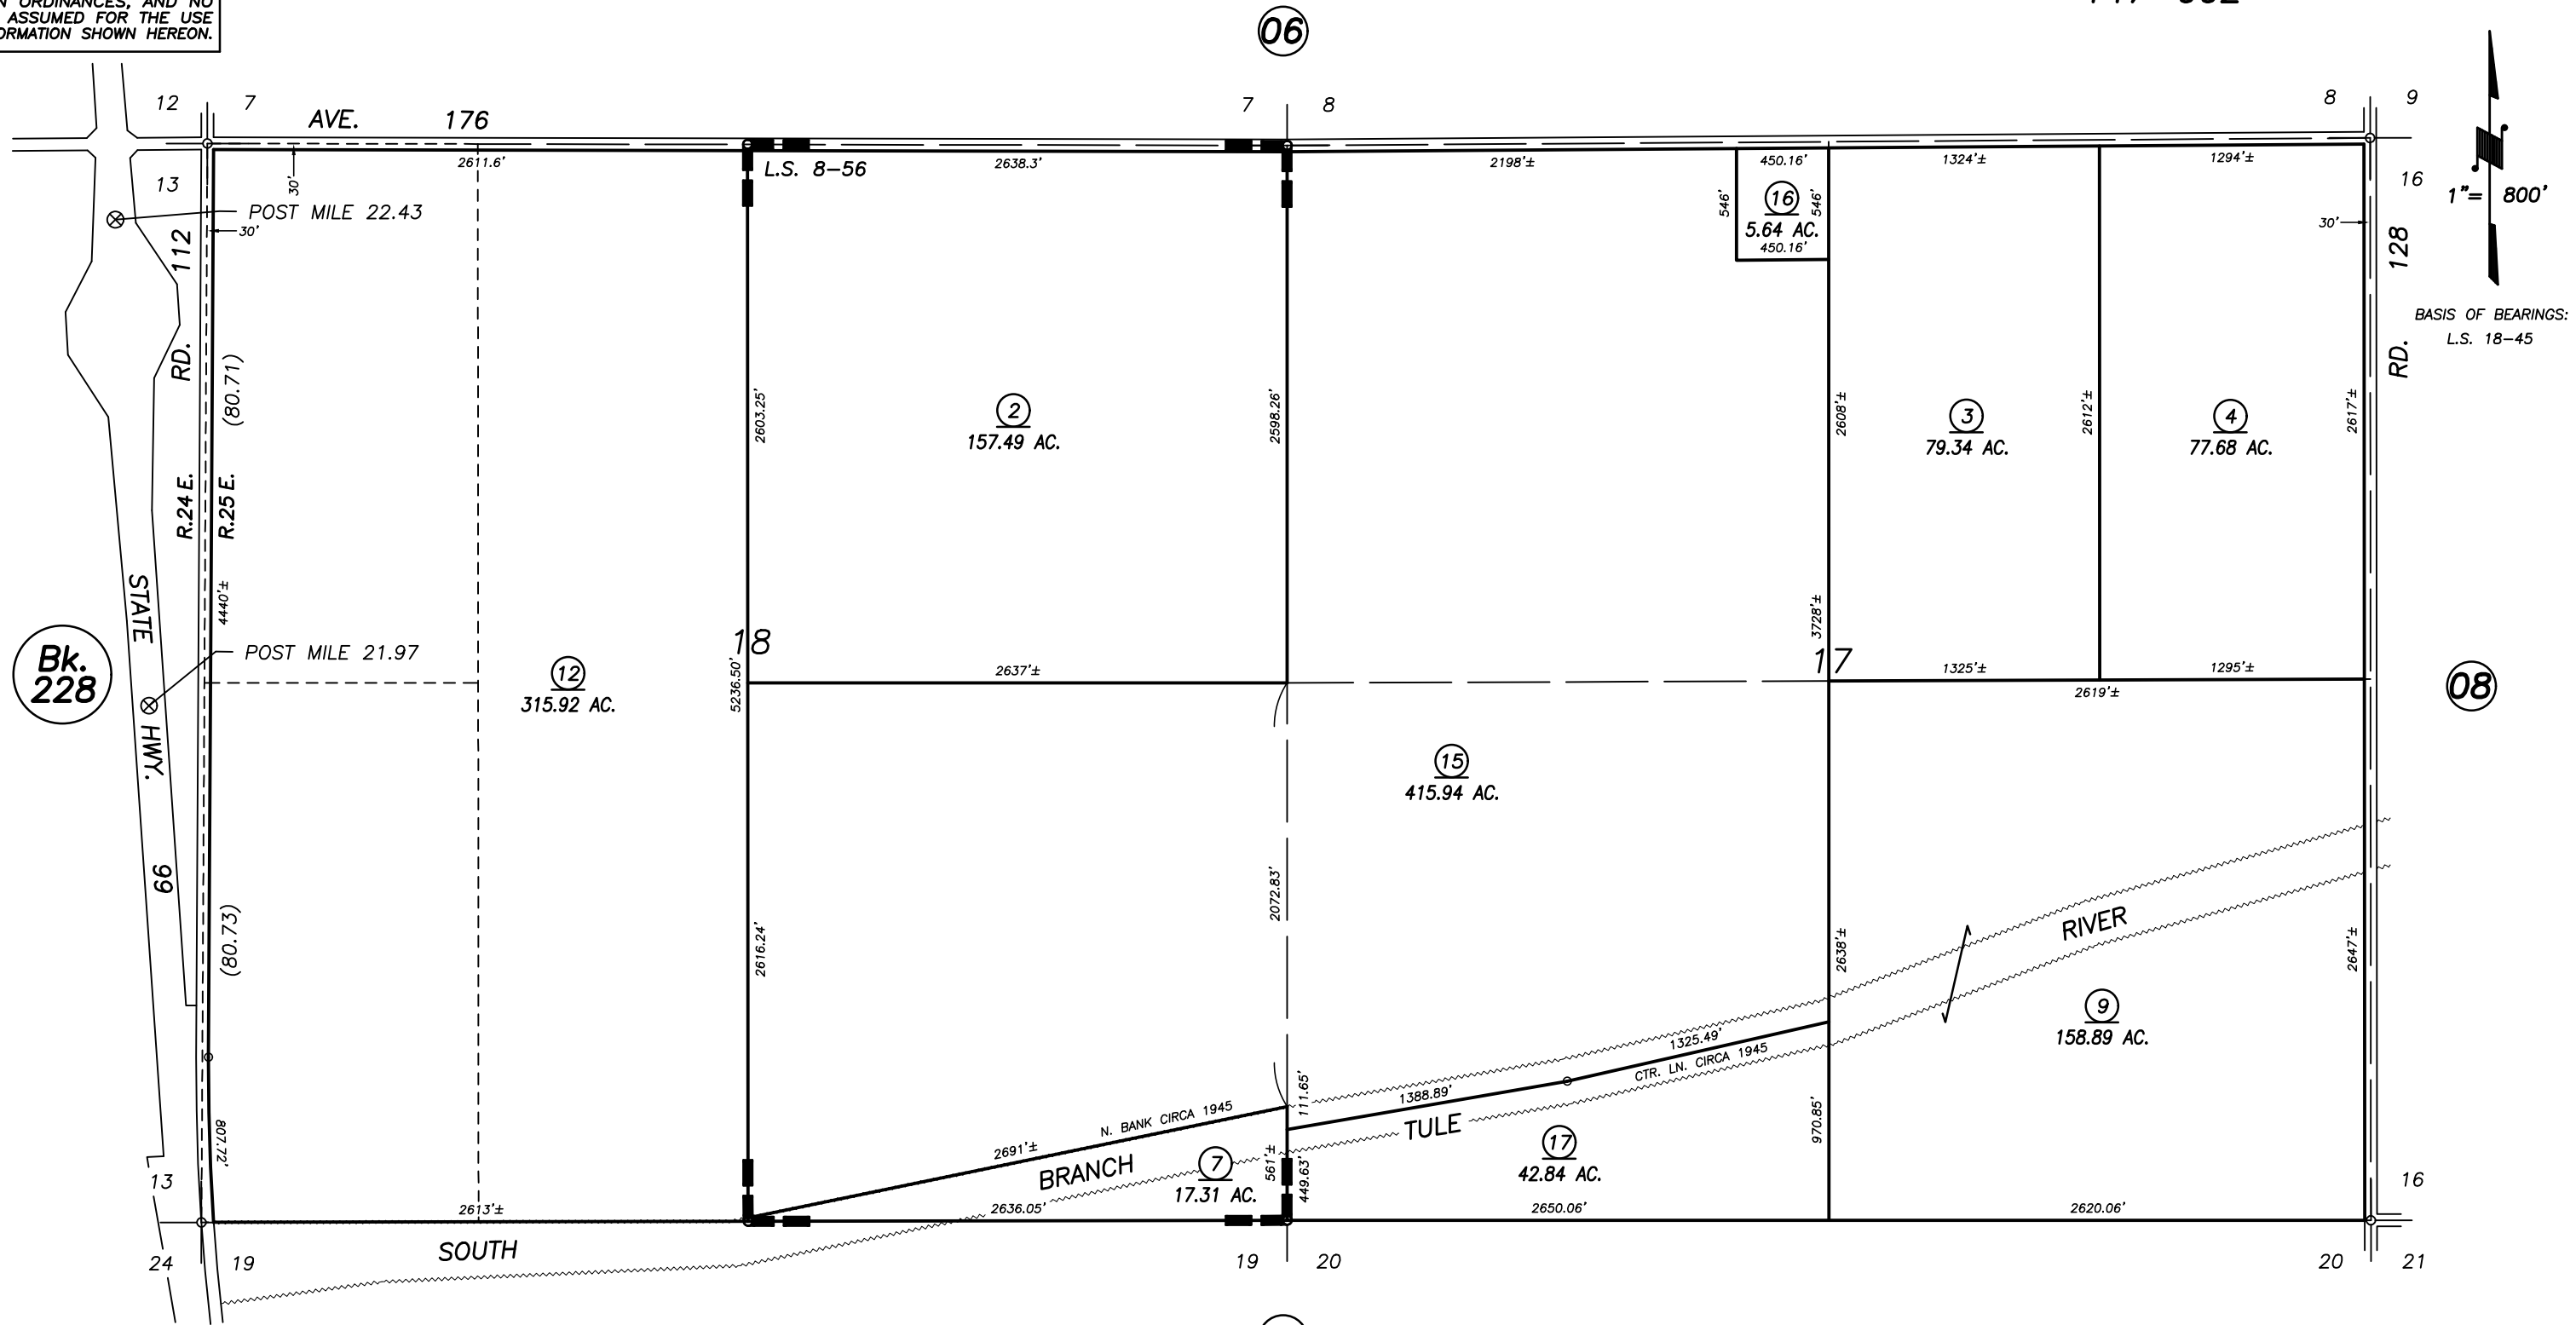

DISCLAIMER
 THIS MAP WAS PREPARED FOR LOCAL PROPERTY ASSESSMENT PURPOSES ONLY AND THE PARCELS SHOWN HEREON MAY NOT COMPLY WITH STATE AND LOCAL SUBDIVISION ORDINANCES, AND NO LIABILITY IS ASSUMED FOR THE USE OF THE INFORMATION SHOWN HEREON.

SEC. 17 & 18, T.21S., R.25E., M.D.B.&M.

Tax Area Codes **232-07**
 123-003
 147-002

RECORD OF SURVEY, L.S. 8-56

VICINITY OF TIPTON
 ASSESSOR'S MAPS BK. 232 , PG. 07
 COUNTY OF TULARE, CALIFORNIA, U.S.A.

NOTE: Assessor's Parcel Numbers Shown in Circles (1) (123)
 Assessor's Block Numbers Shown in Ellipses

2002-0019506	09/11/2003	PHN
REVISION	DATE	TECH