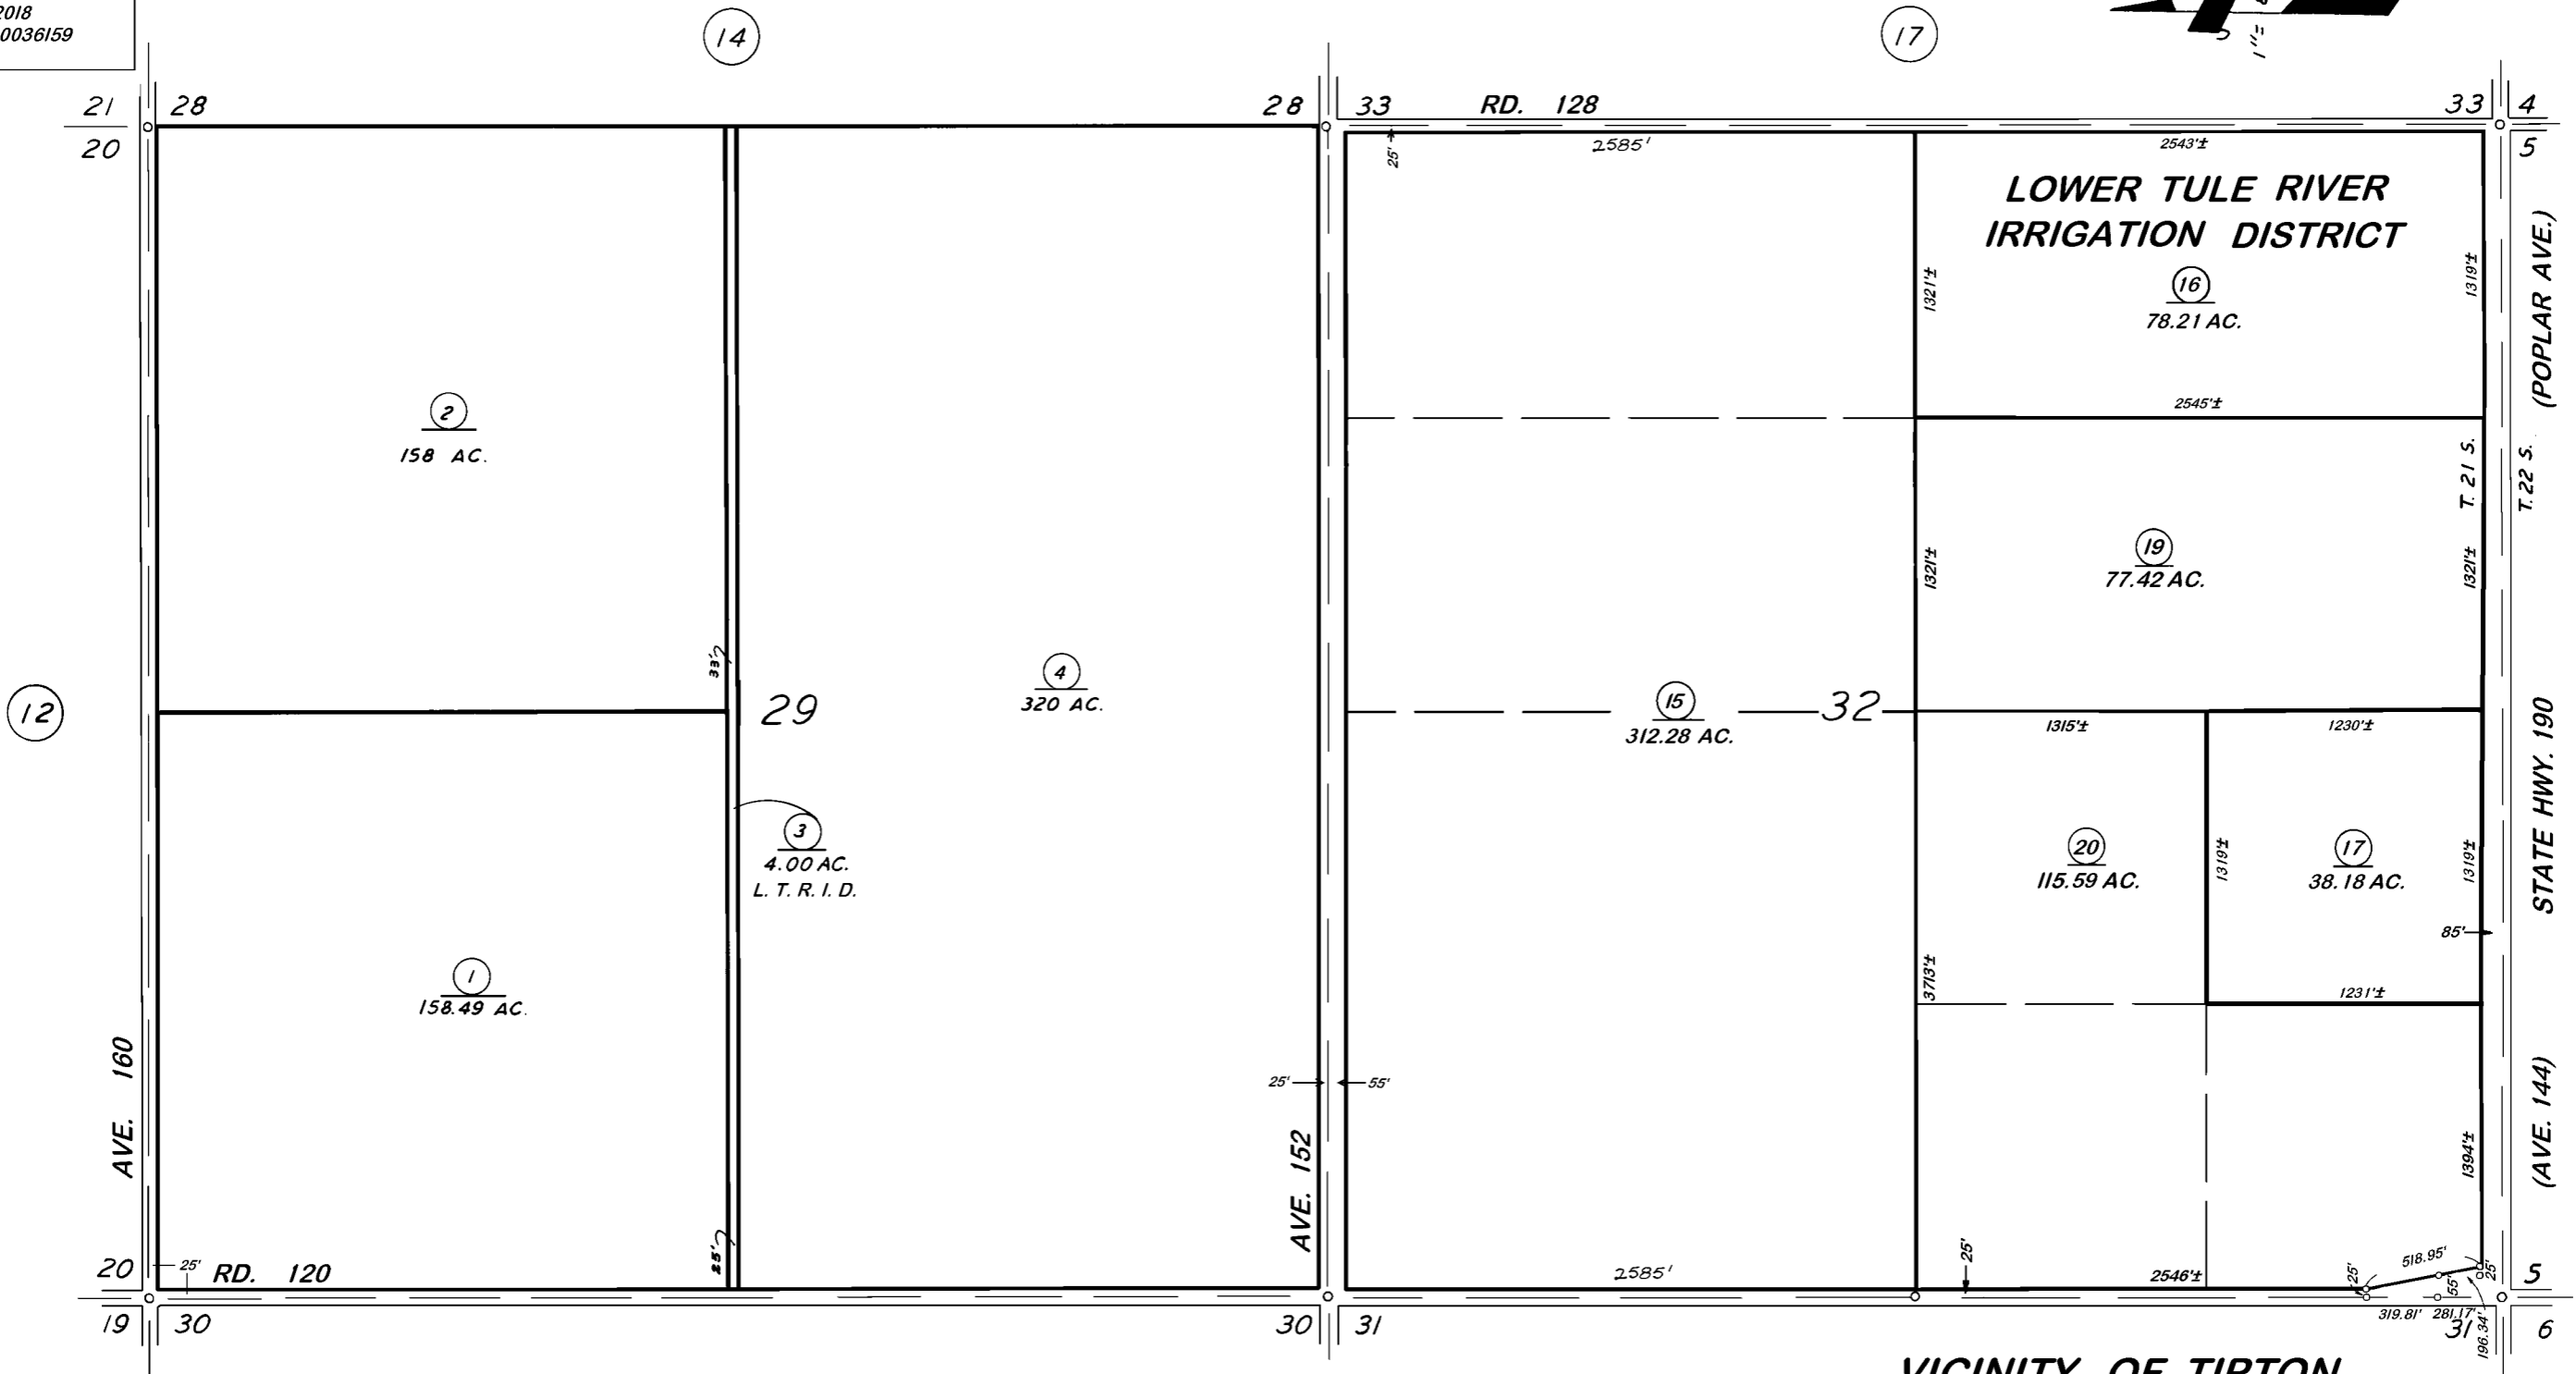

SEC'S. 29 & 32, T. 21 S., R. 25 E., M.D.B. & M.

TAX CODE AREA **232-13**
147-001

BK 300

BK 230

VICINITY OF TIPTON
 ASSESSOR'S MAPS BK. 232, PG. 13
 COUNTY OF TULARE, CALIF.

NOTE -- ASSESSOR'S BLOCK NUMBERS SHOWN IN ELLIPSES
 ASSESSOR'S PARCEL NUMBERS SHOWN IN CIRCLES