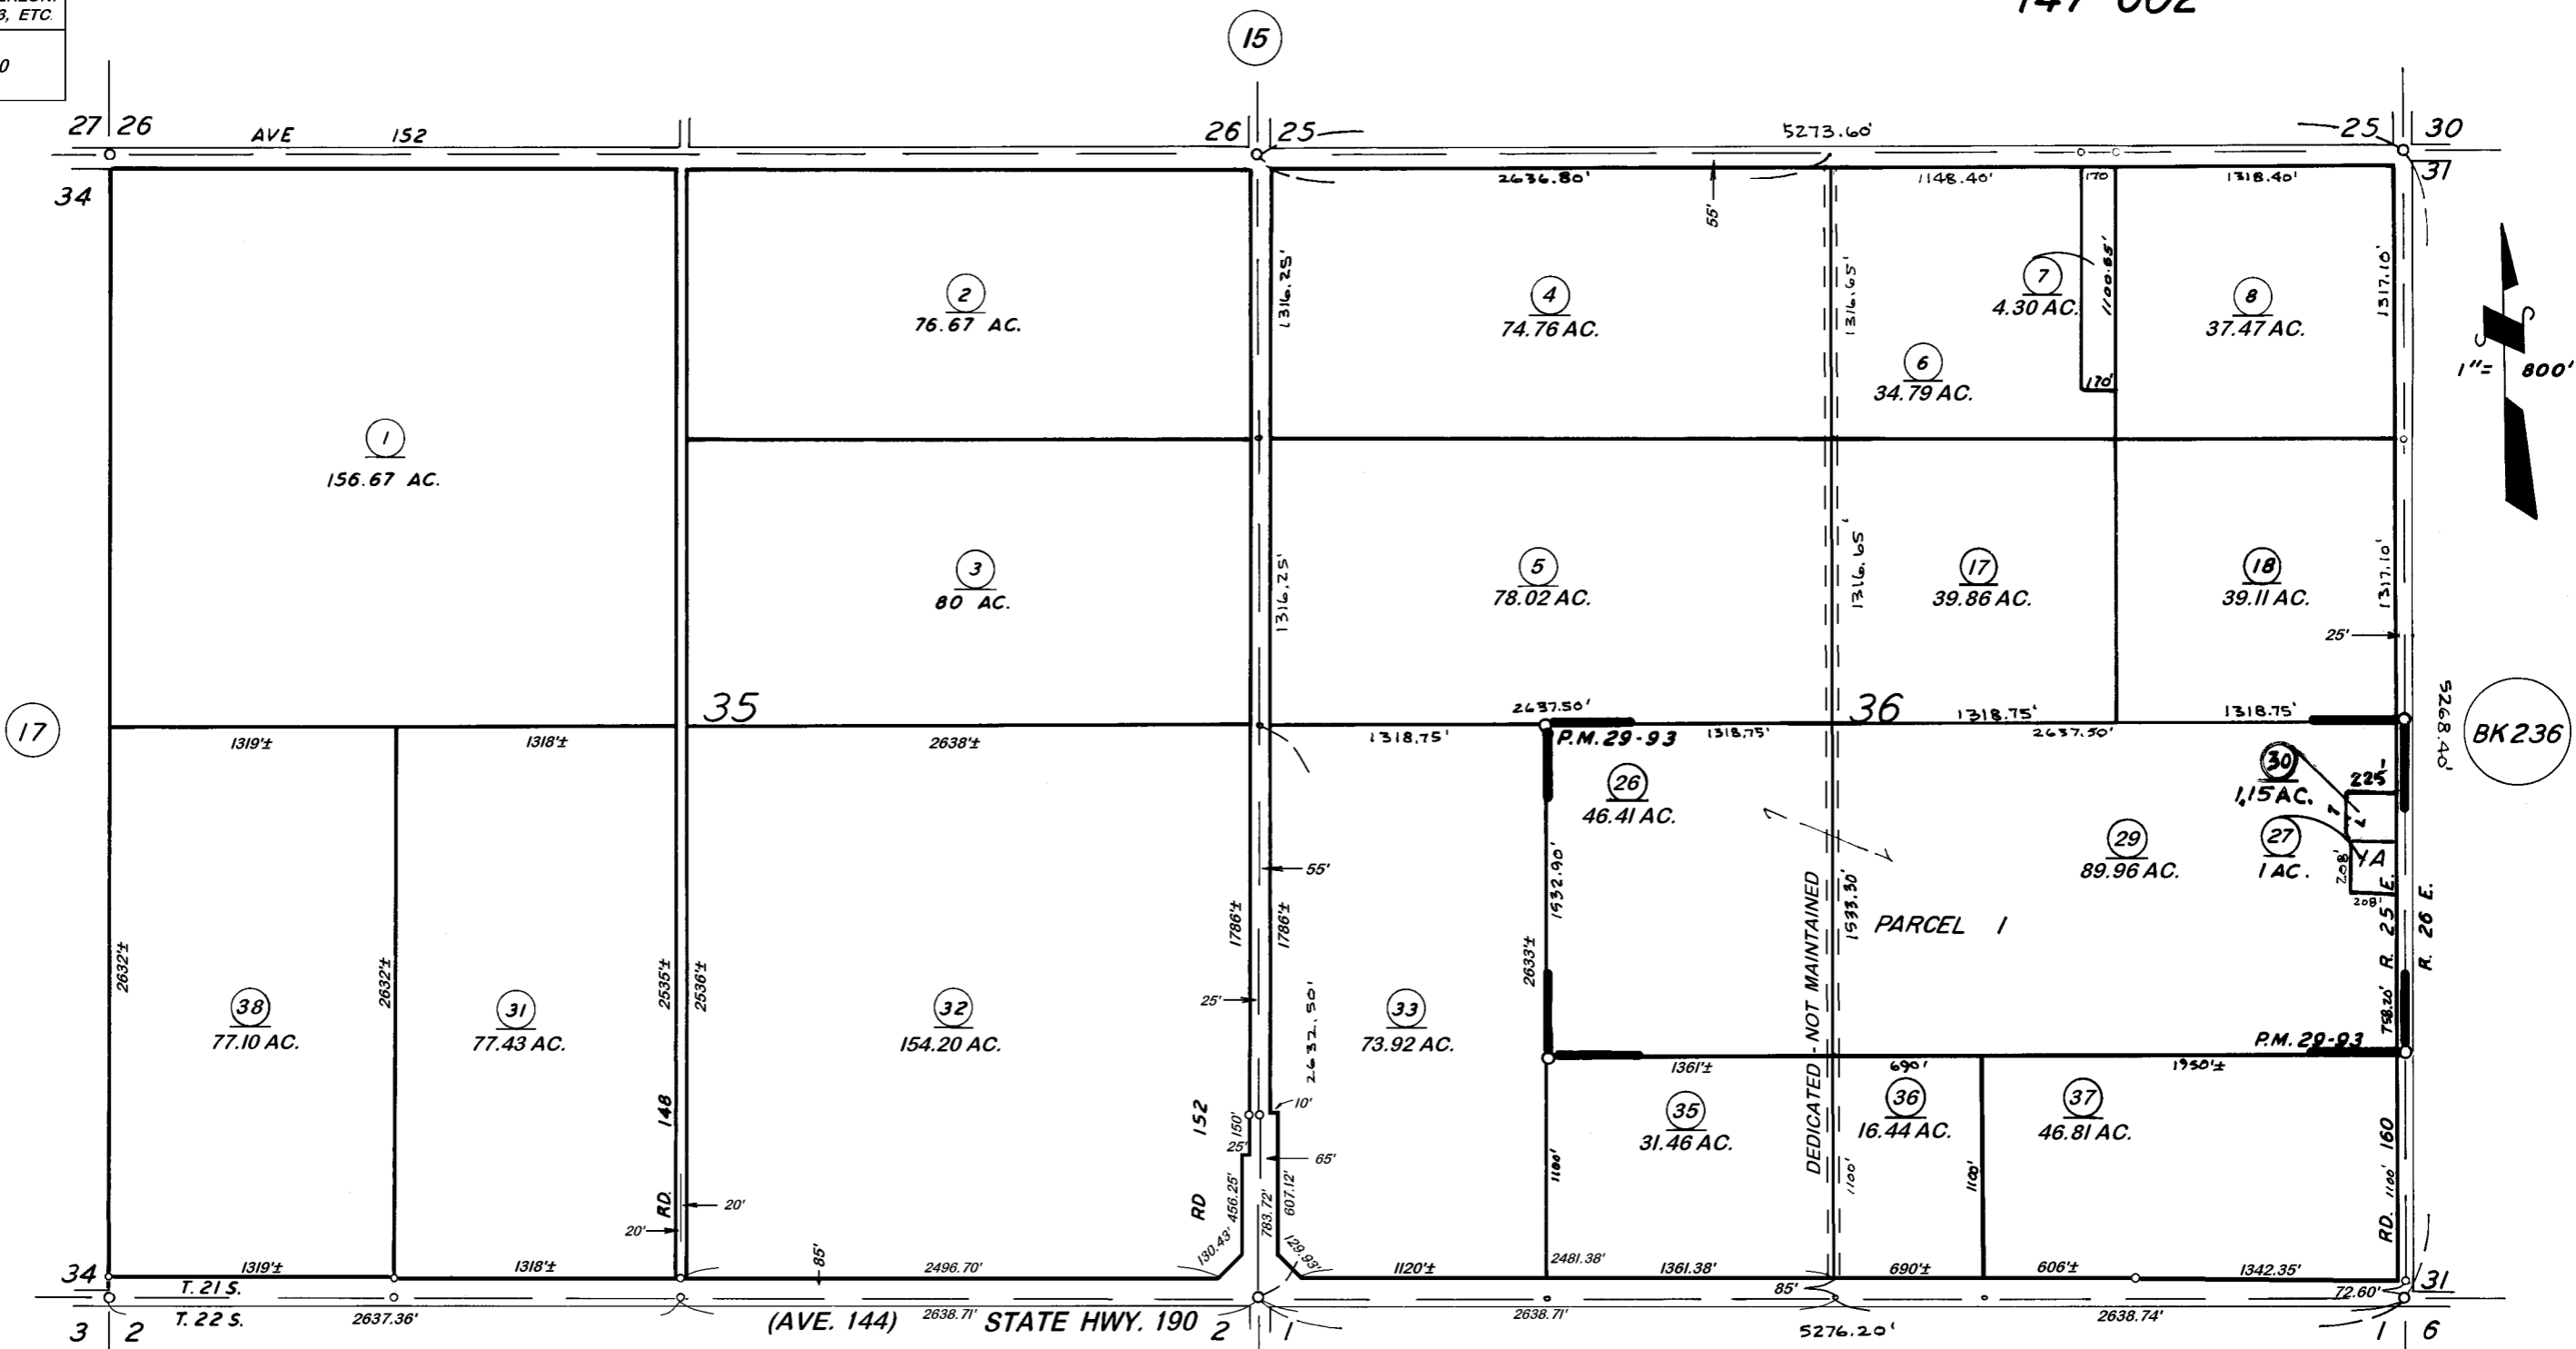

DISCLAIMER

THIS MAP WAS PREPARED FOR LOCAL PROPERTY ASSESSMENT PURPOSES ONLY. THE PARCELS SHOWN HEREON MAY NOT COMPLY WITH STATE AND LOCAL SUBDIVISION ORDINANCES. NO LIABILITY IS ASSUMED FOR THE USE OF THE INFORMATION HEREON. R & T CODE SEC. 327, 408.3, ETC.

REVISED: 8/10/2017
REASON: 2017-0082840
CAD TECH: NFL

SEC'S 35 & 36, T. 21 S., R. 25 E., M.D.B. & M.

TAX CODE AREA 232-16
125-000
147-002

PARCEL MAP 2892, P.M. 29-93

BK 300

ASSESSOR'S MAPS BK. 232, PG. 16
COUNTY OF TULARE, CALIF.

NOTE — ASSESSOR'S BLOCK NUMBERS SHOWN IN ELLIPSES
ASSESSOR'S PARCEL NUMBERS SHOWN IN CIRCLES