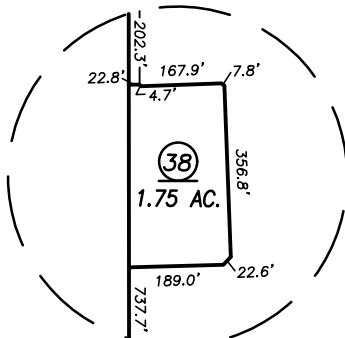

SEC'S. 5 & 6 T.21S., R.26E., M.D.B.&M.

Tax Area Codes 236-01

141-009

149-005

BK. 196

BK. 198

BK. 232

04

DETAIL A SCALE: 1"=400'

DETAIL B SCALE: 1"=400'

VICINITY OF WOODVILLE ASSESSOR'S MAPS BK. 236 , PG. 01 COUNTY OF TULARE, CALIFORNIA, U.S.A.