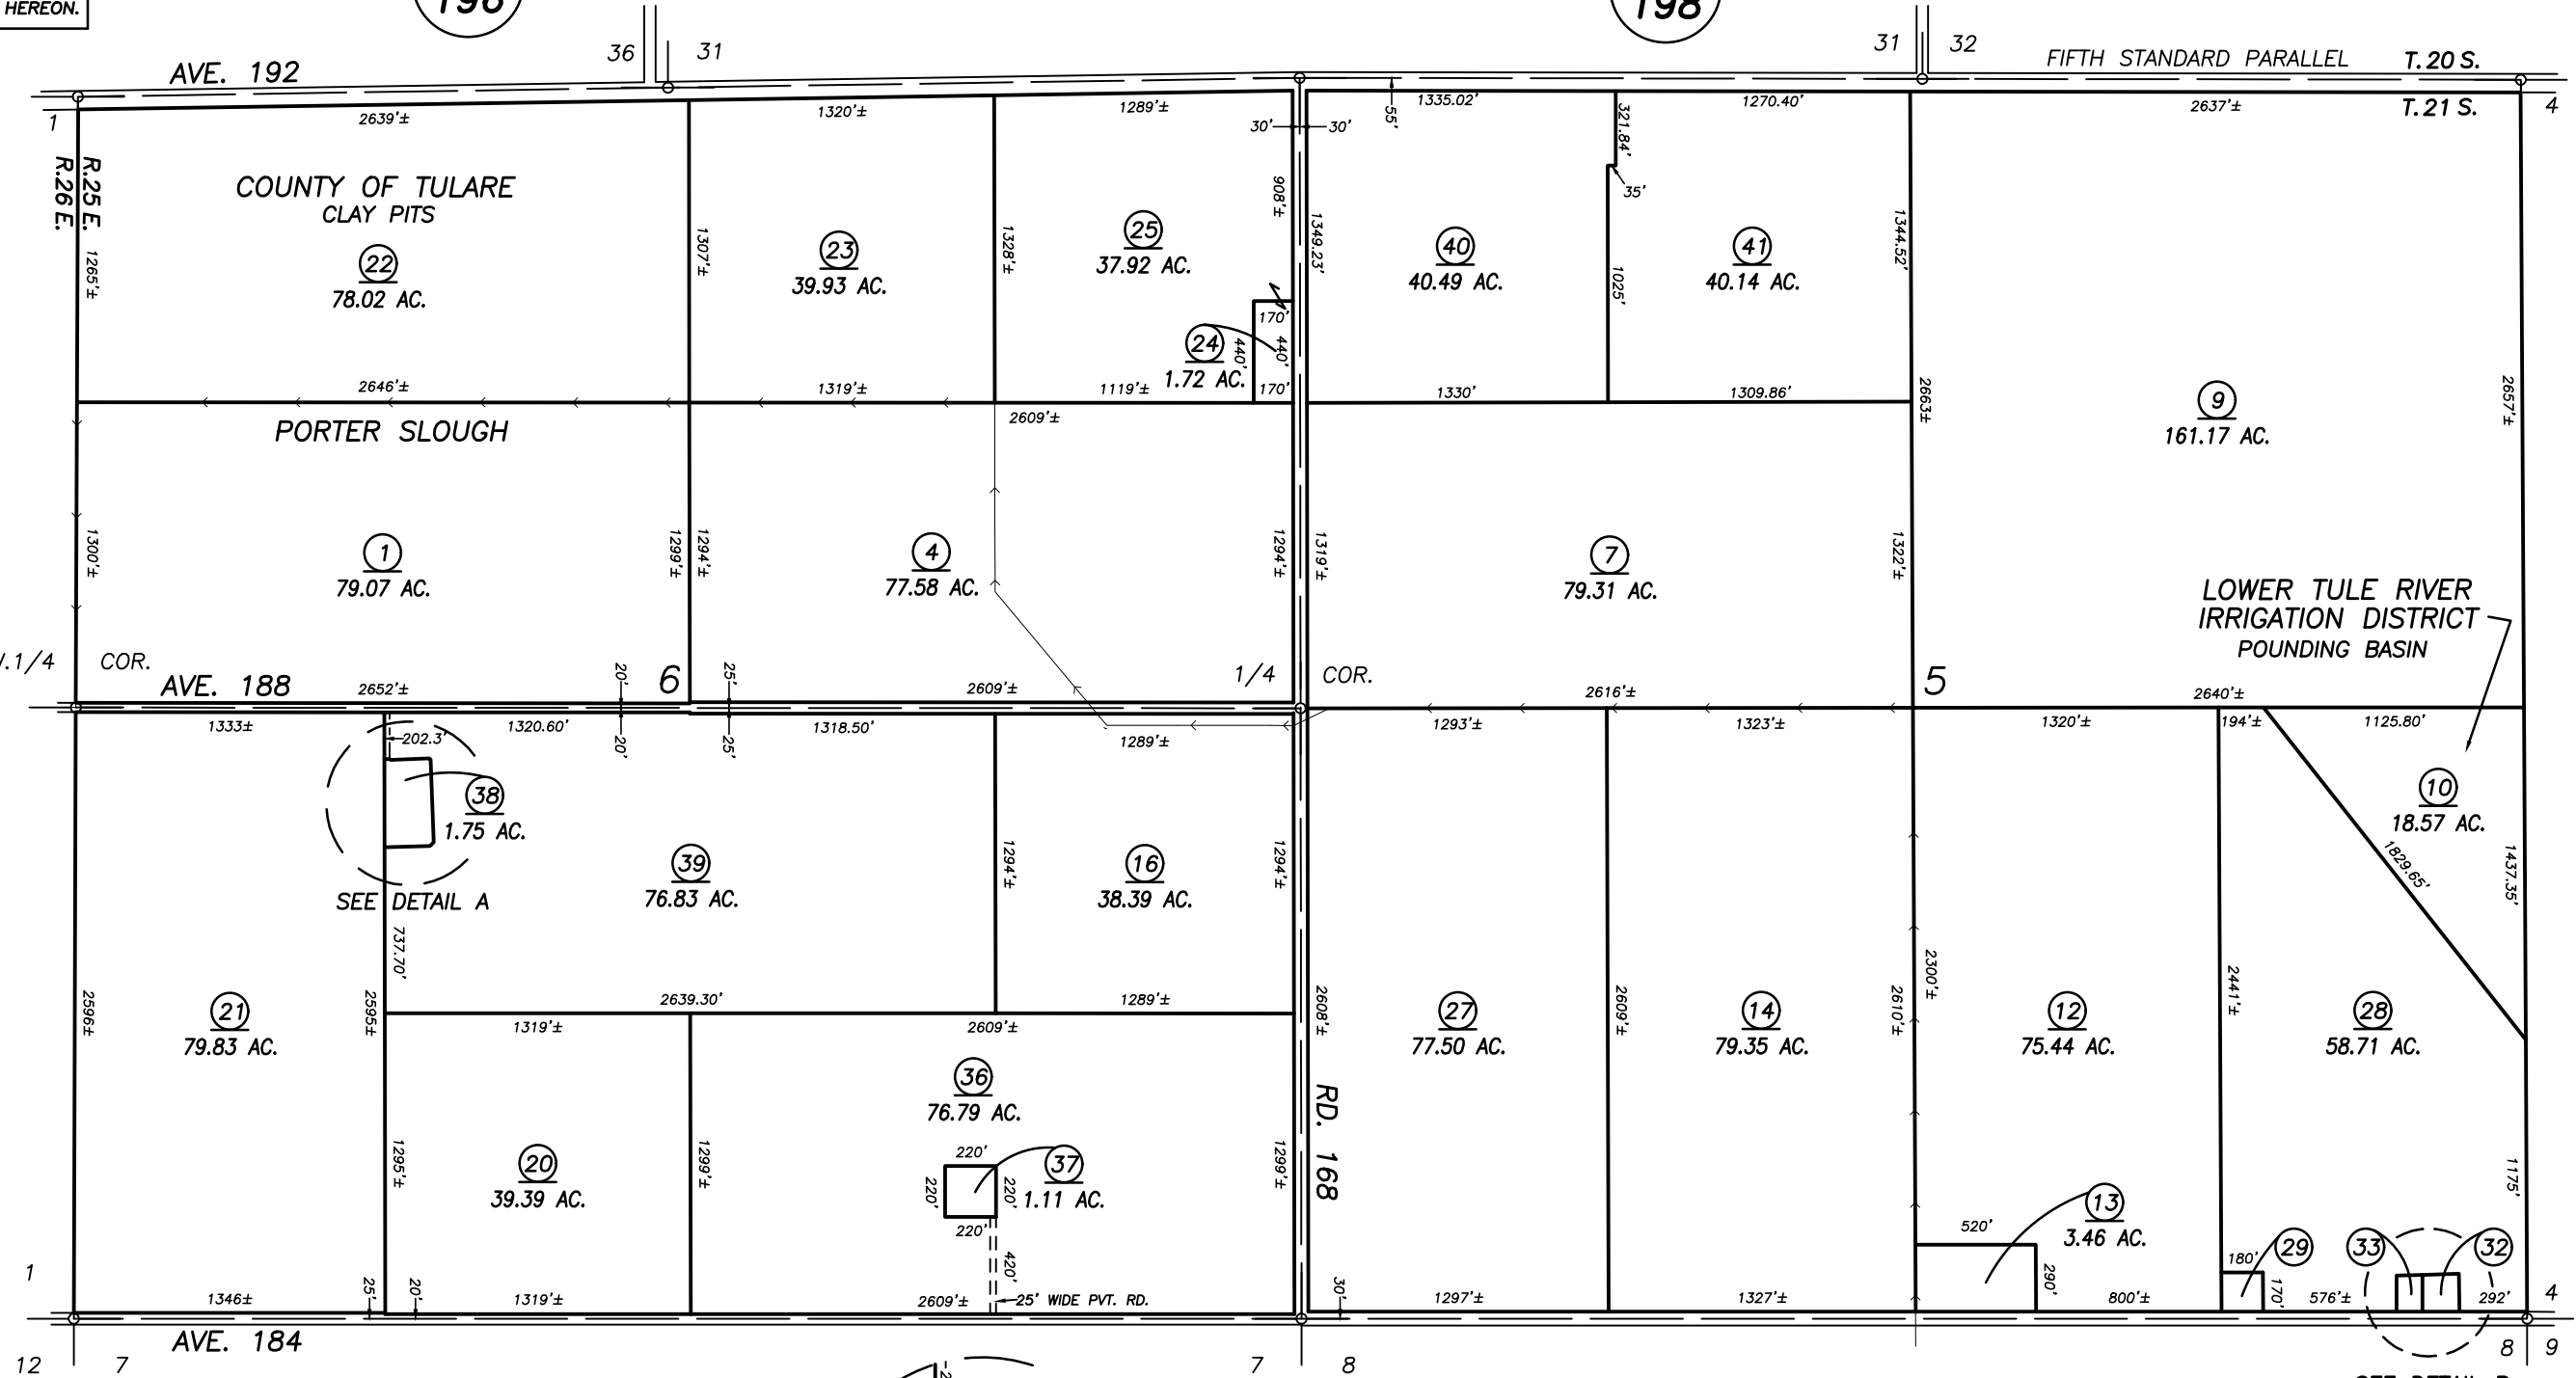

SEC'S. 5 & 6 T.21S., R.26E., M.D.B.&M.

Tax Area Codes 236-01

141-009

149-005

BK. 196

BK. 198

BK. 232

04

DETAIL A SCALE: 1"=400'

DETAIL B SCALE: 1"=400'

VICINITY OF WOODVILLE ASSESSOR'S MAPS BK. 236 , PG. 01 COUNTY OF TULARE, CALIFORNIA, U.S.A.