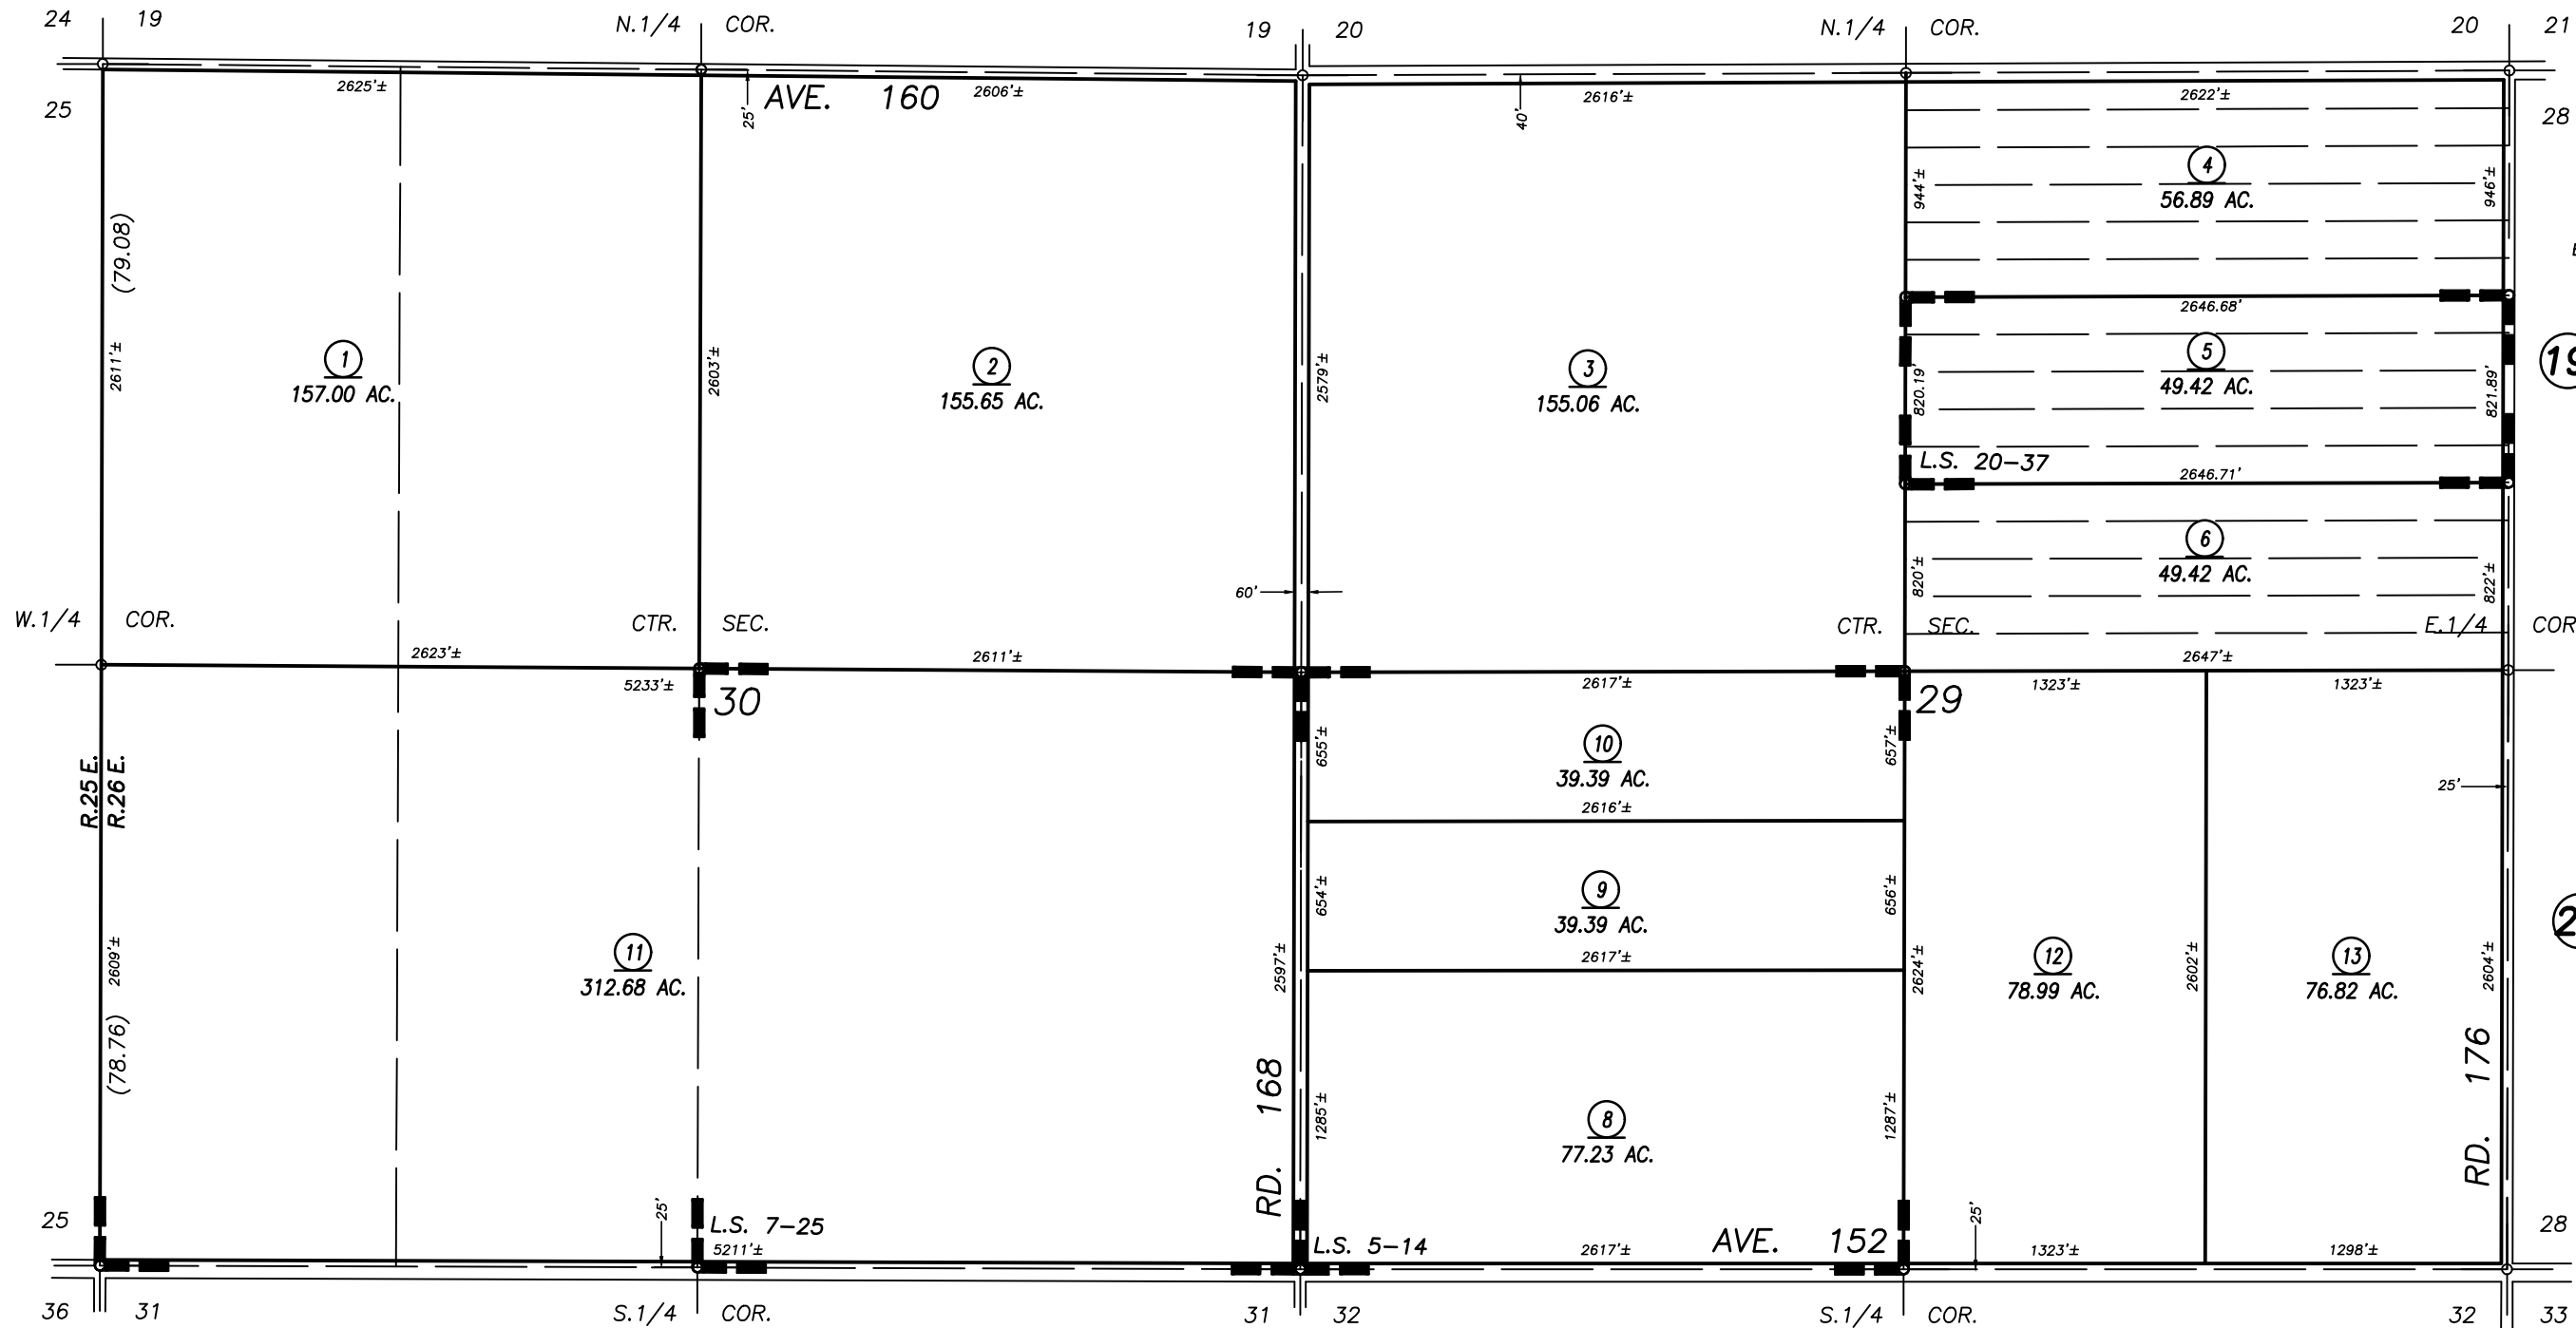

DISCLAIMER
THIS MAP WAS PREPARED FOR LOCAL PROPERTY ASSESSMENT PURPOSES ONLY AND THE PARCELS SHOWN HEREON MAY NOT COMPLY WITH STATE AND LOCAL SUBDIVISION ORDINANCES, AND NO LIABILITY IS ASSUMED FOR THE USE OF THE INFORMATION SHOWN HEREON. R & T CODE SEC. 327, 408.3, ETC.

Bk. 233

Bk. 232

RECORD OF SURVEY, L.S. 5-14
RECORD OF SURVEY, L.S. 7-25
RECORD OF SURVEY, L.S. 20-37

VICINITY OF WOODVILLE
ASSESSOR'S MAPS BK. 236 , PG. 24
COUNTY OF TULARE, CALIFORNIA, U.S.A.

NOTE: Assessor's Parcel Numbers Shown in Circles (1) (123)
Assessor's Block Numbers Shown in Ellipses