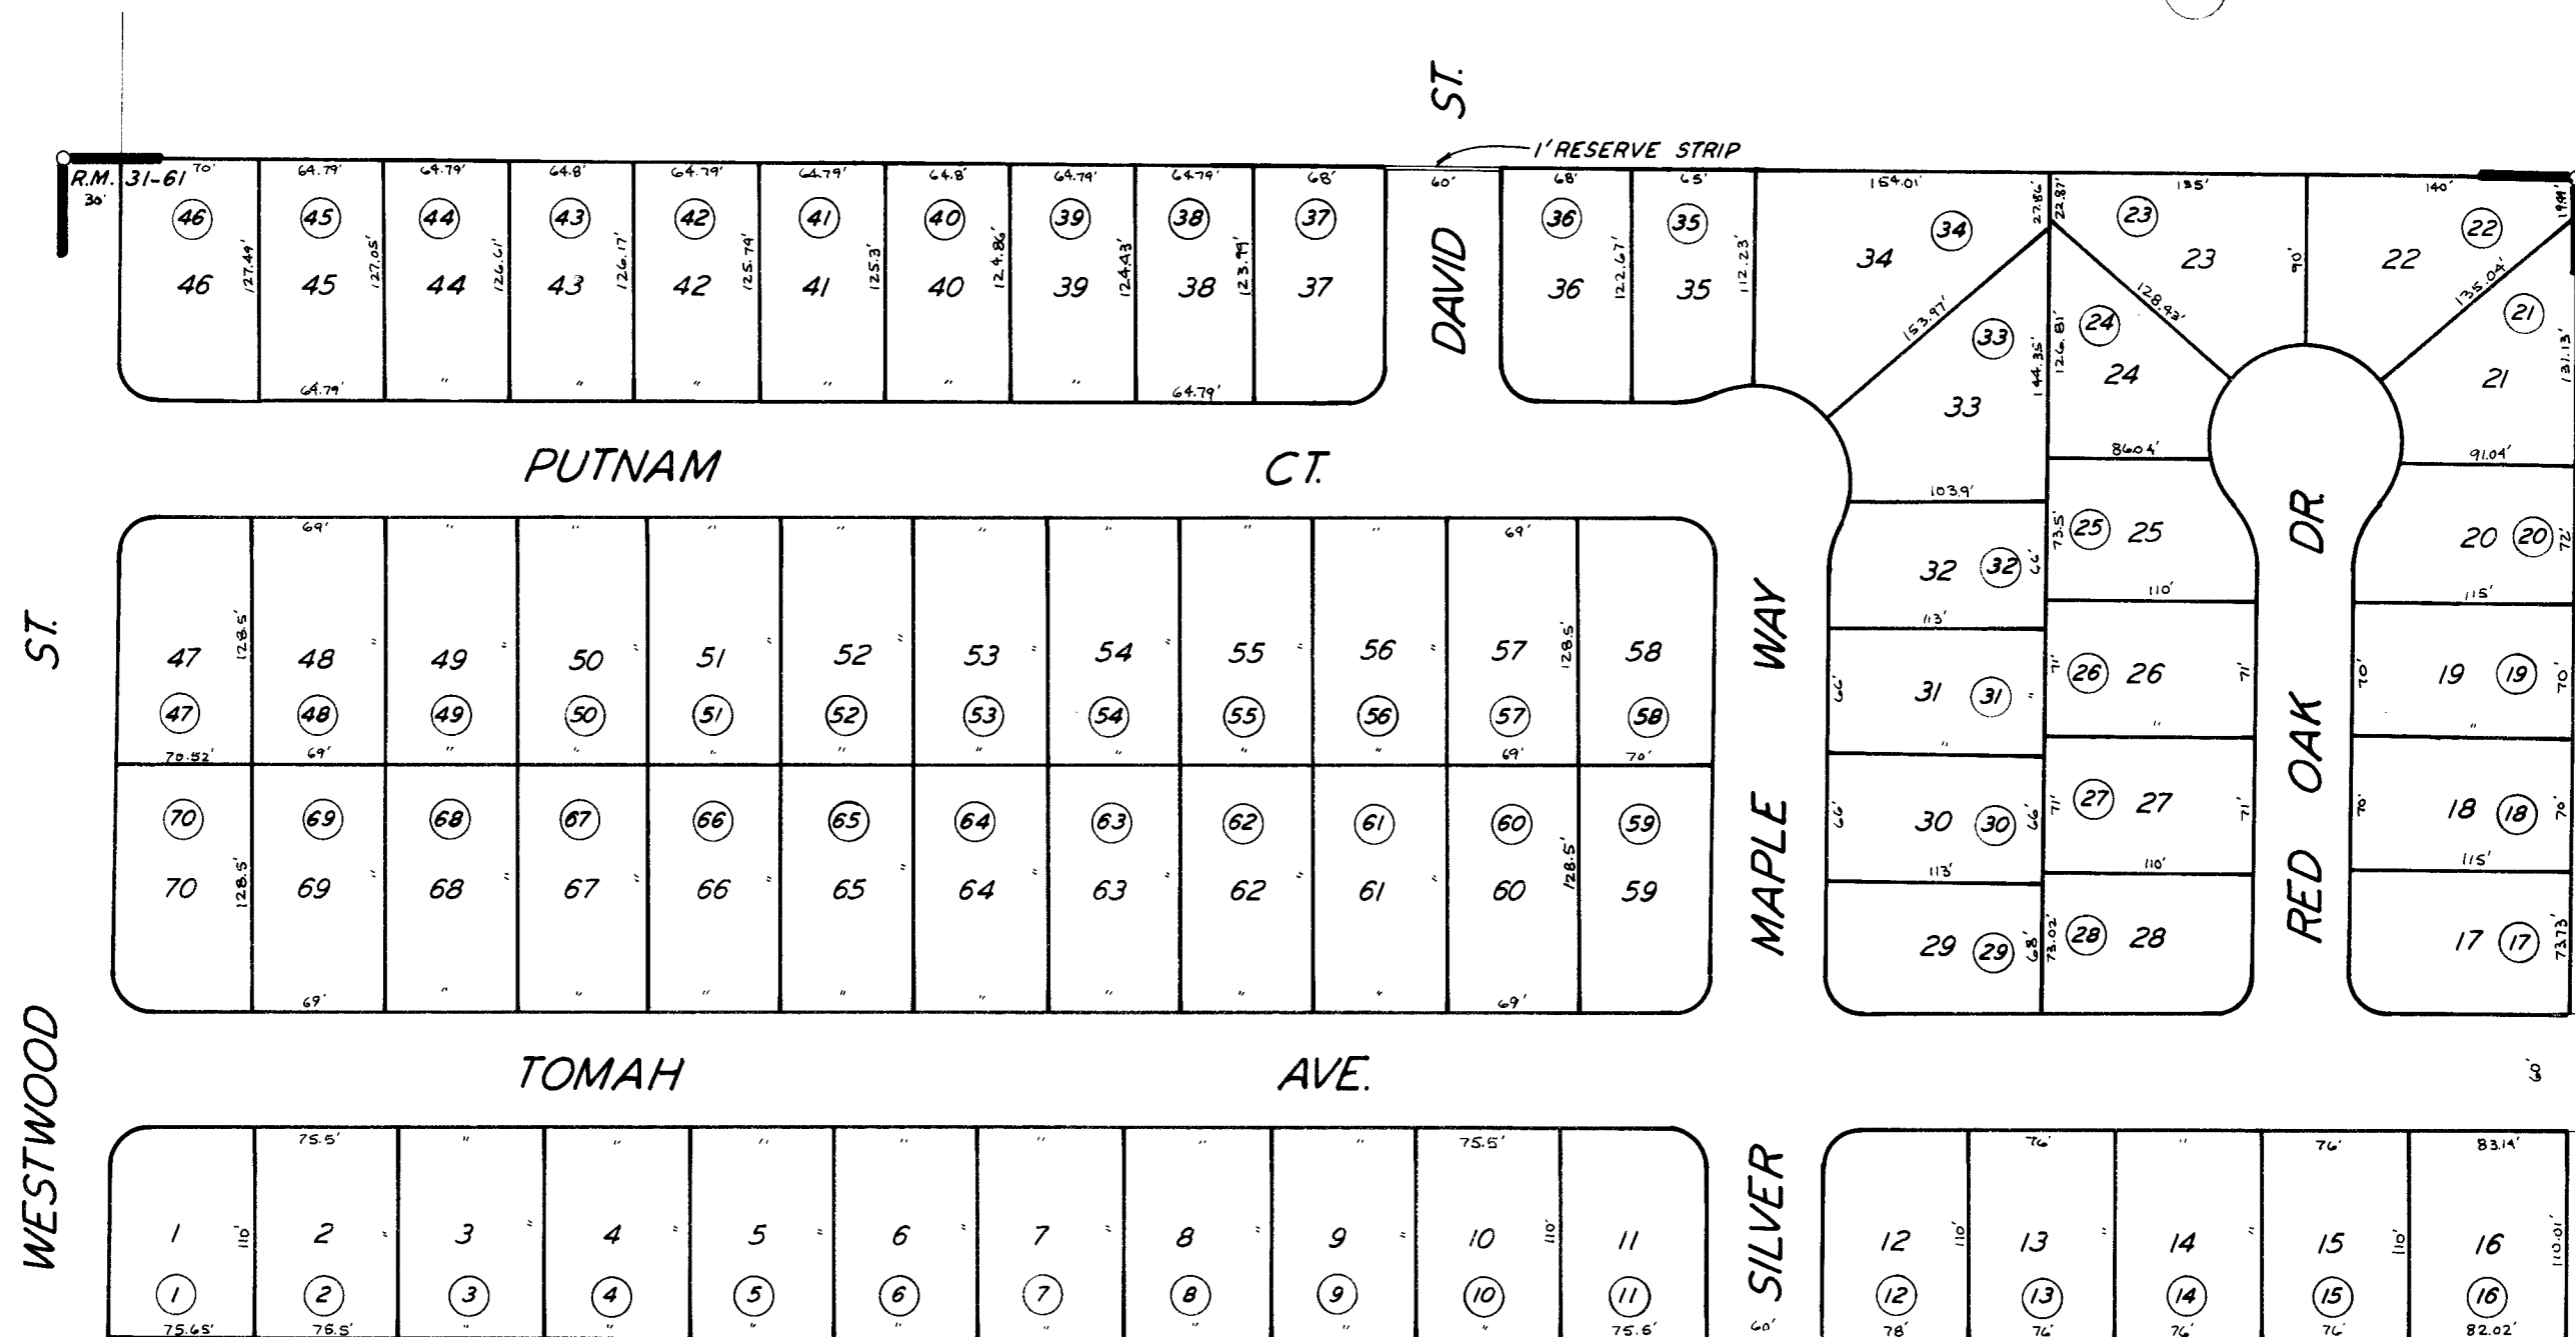

15

43

BK. 240

25

POR. SIERRA VISTAS ESTATES NO. 2 R.M. 31-61

CITY OF PORTERVILLE
ASSESSOR'S MAPS BK. 245 PG. 36
COUNTY OF TULARE, CALIF.

NOTE-ASSESSOR'S BLOCK NUMBERS SHOWN IN ELLIPSES
ASSESSOR'S PARCEL NUMBERS SHOWN IN CIRCLES