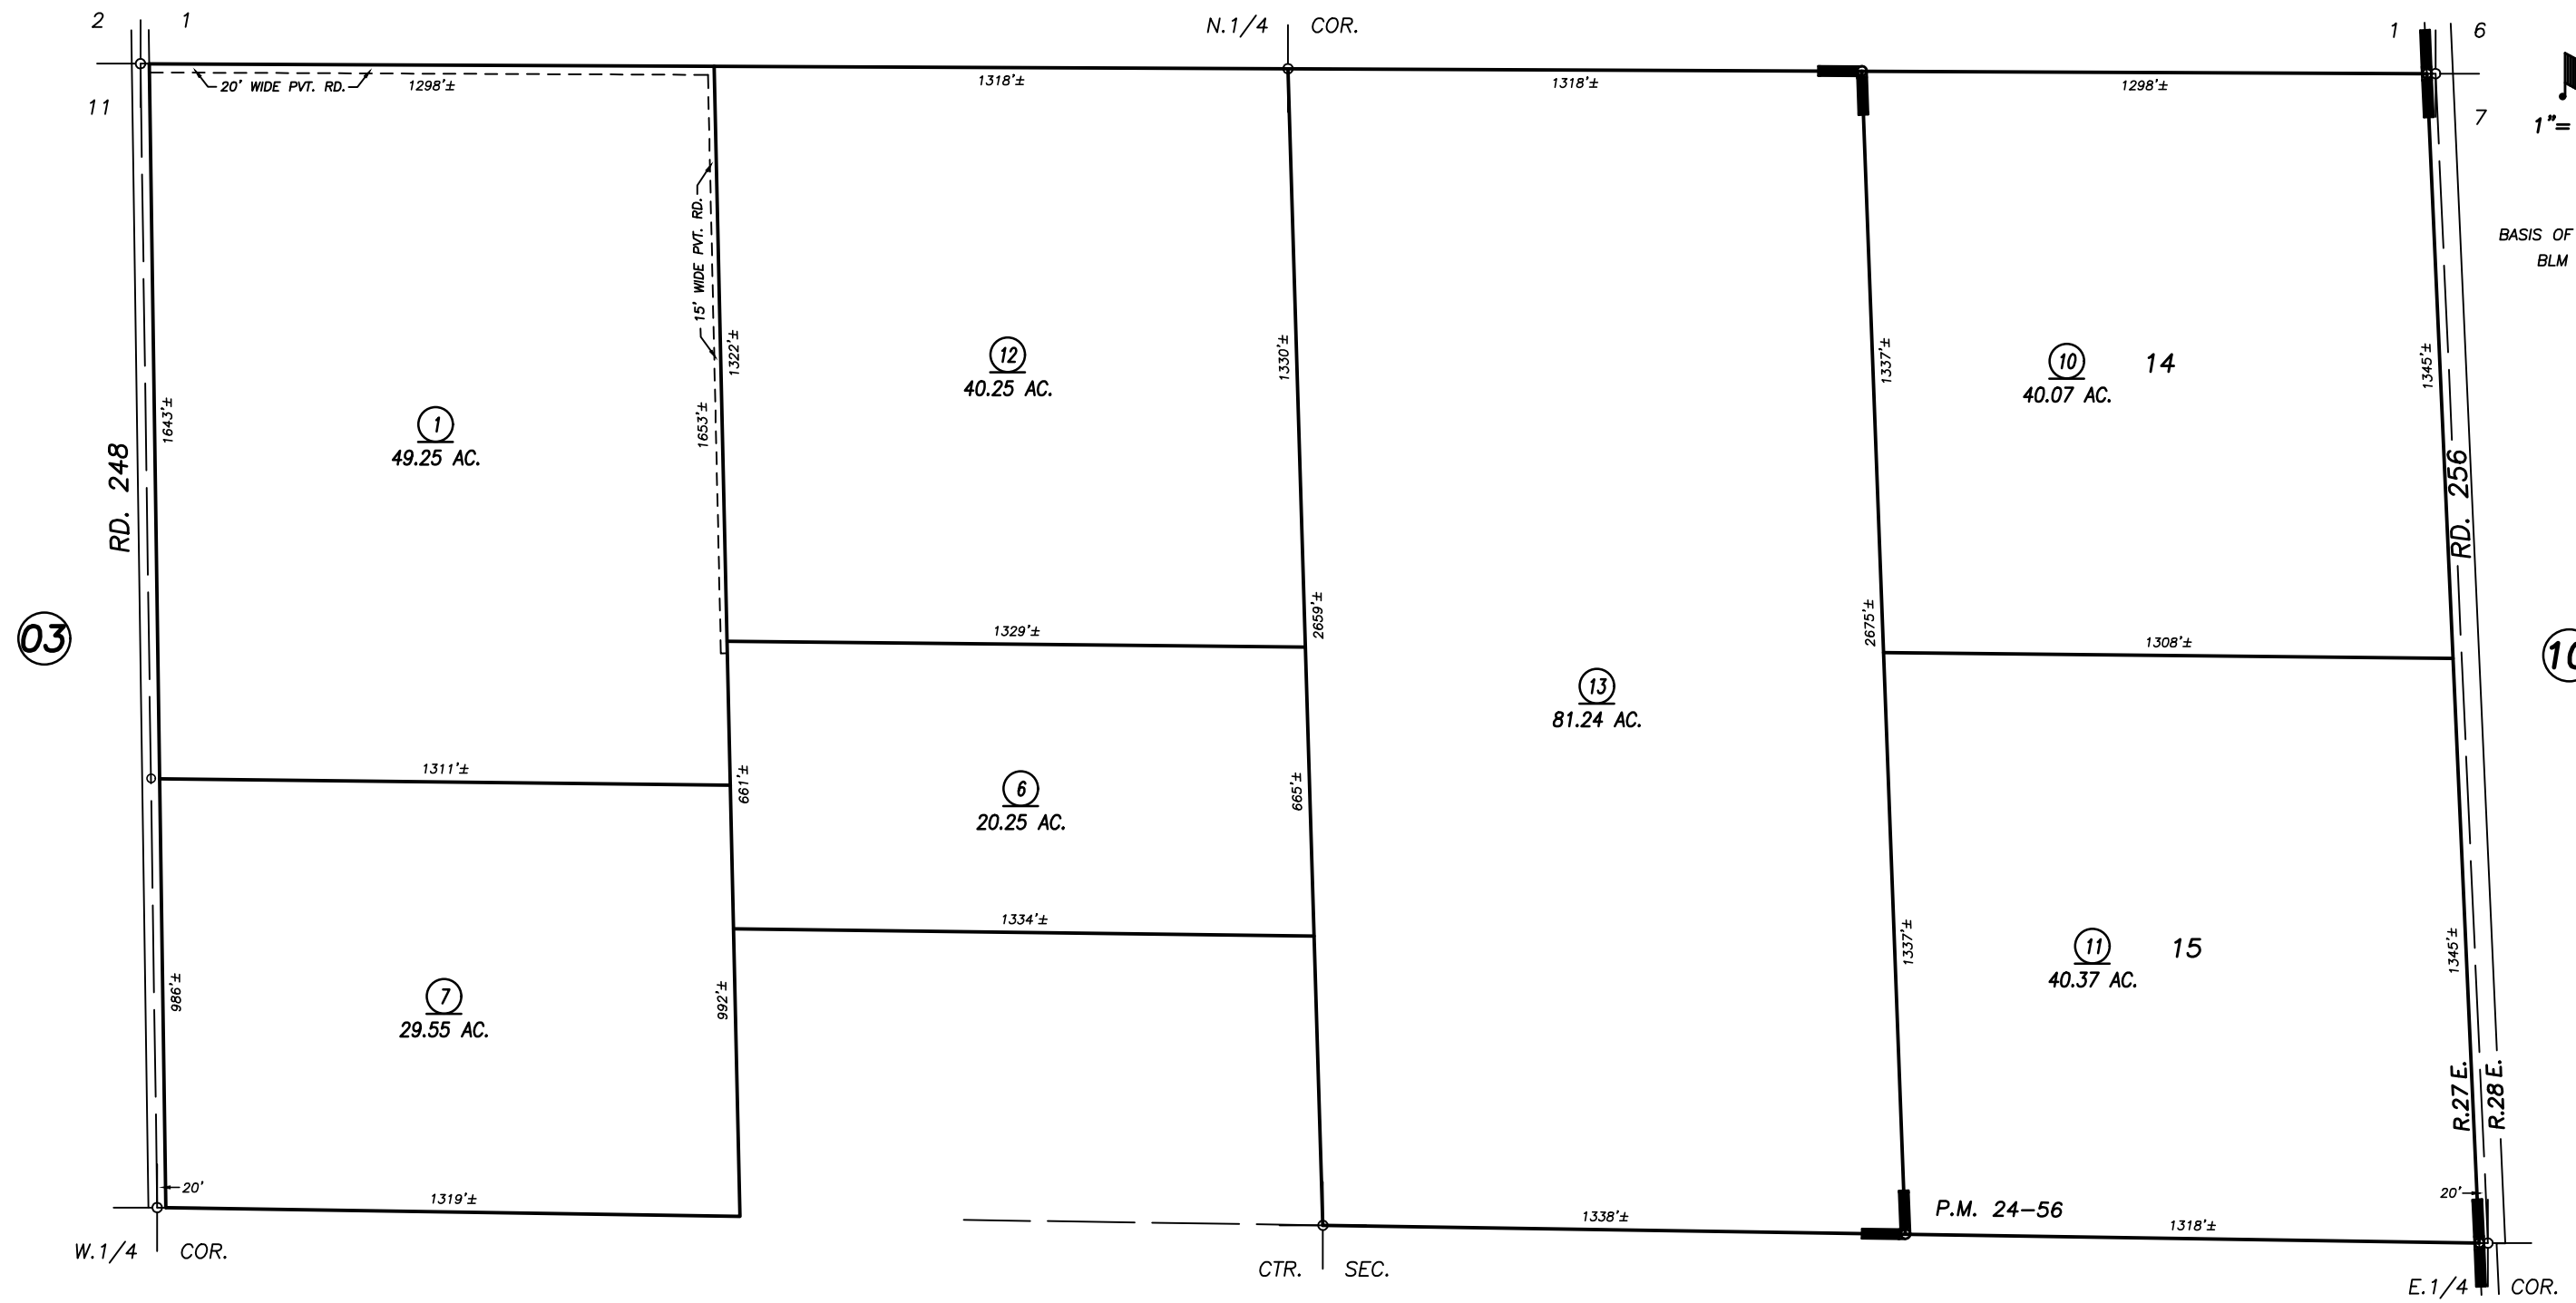

DISCLAIMER
 THIS MAP WAS PREPARED FOR LOCAL PROPERTY ASSESSMENT PURPOSES ONLY AND THE PARCELS SHOWN HEREON MAY NOT COMPLY WITH STATE AND LOCAL SUBDIVISION ORDINANCES, AND NO LIABILITY IS ASSUMED FOR THE USE OF THE INFORMATION SHOWN HEREON. R & T CODE SEC. 327, 408.3, ETC.

N1/2 SEC.12, T.21S., R.27E., M.D.B.&M.

Tax Area Codes
 139-002 255-08
 139-005

POR. PARCEL MAP NO. 2355, P.M. 24-56

VICINITY OF PORTERVILLE
 ASSESSOR'S MAPS BK. 255 , PG.08
 COUNTY OF TULARE, CALIFORNIA, U.S.A.

NOTE: Assessor's Parcel Numbers Shown in Circles (1) (123)
 Assessor's Block Numbers Shown in Ellipses (07) (09) (10) (11) (12) (13) (14) (15)

FIXED SECTION NOTE	11/13/2017	ASG
REVISION	DATE	TECH