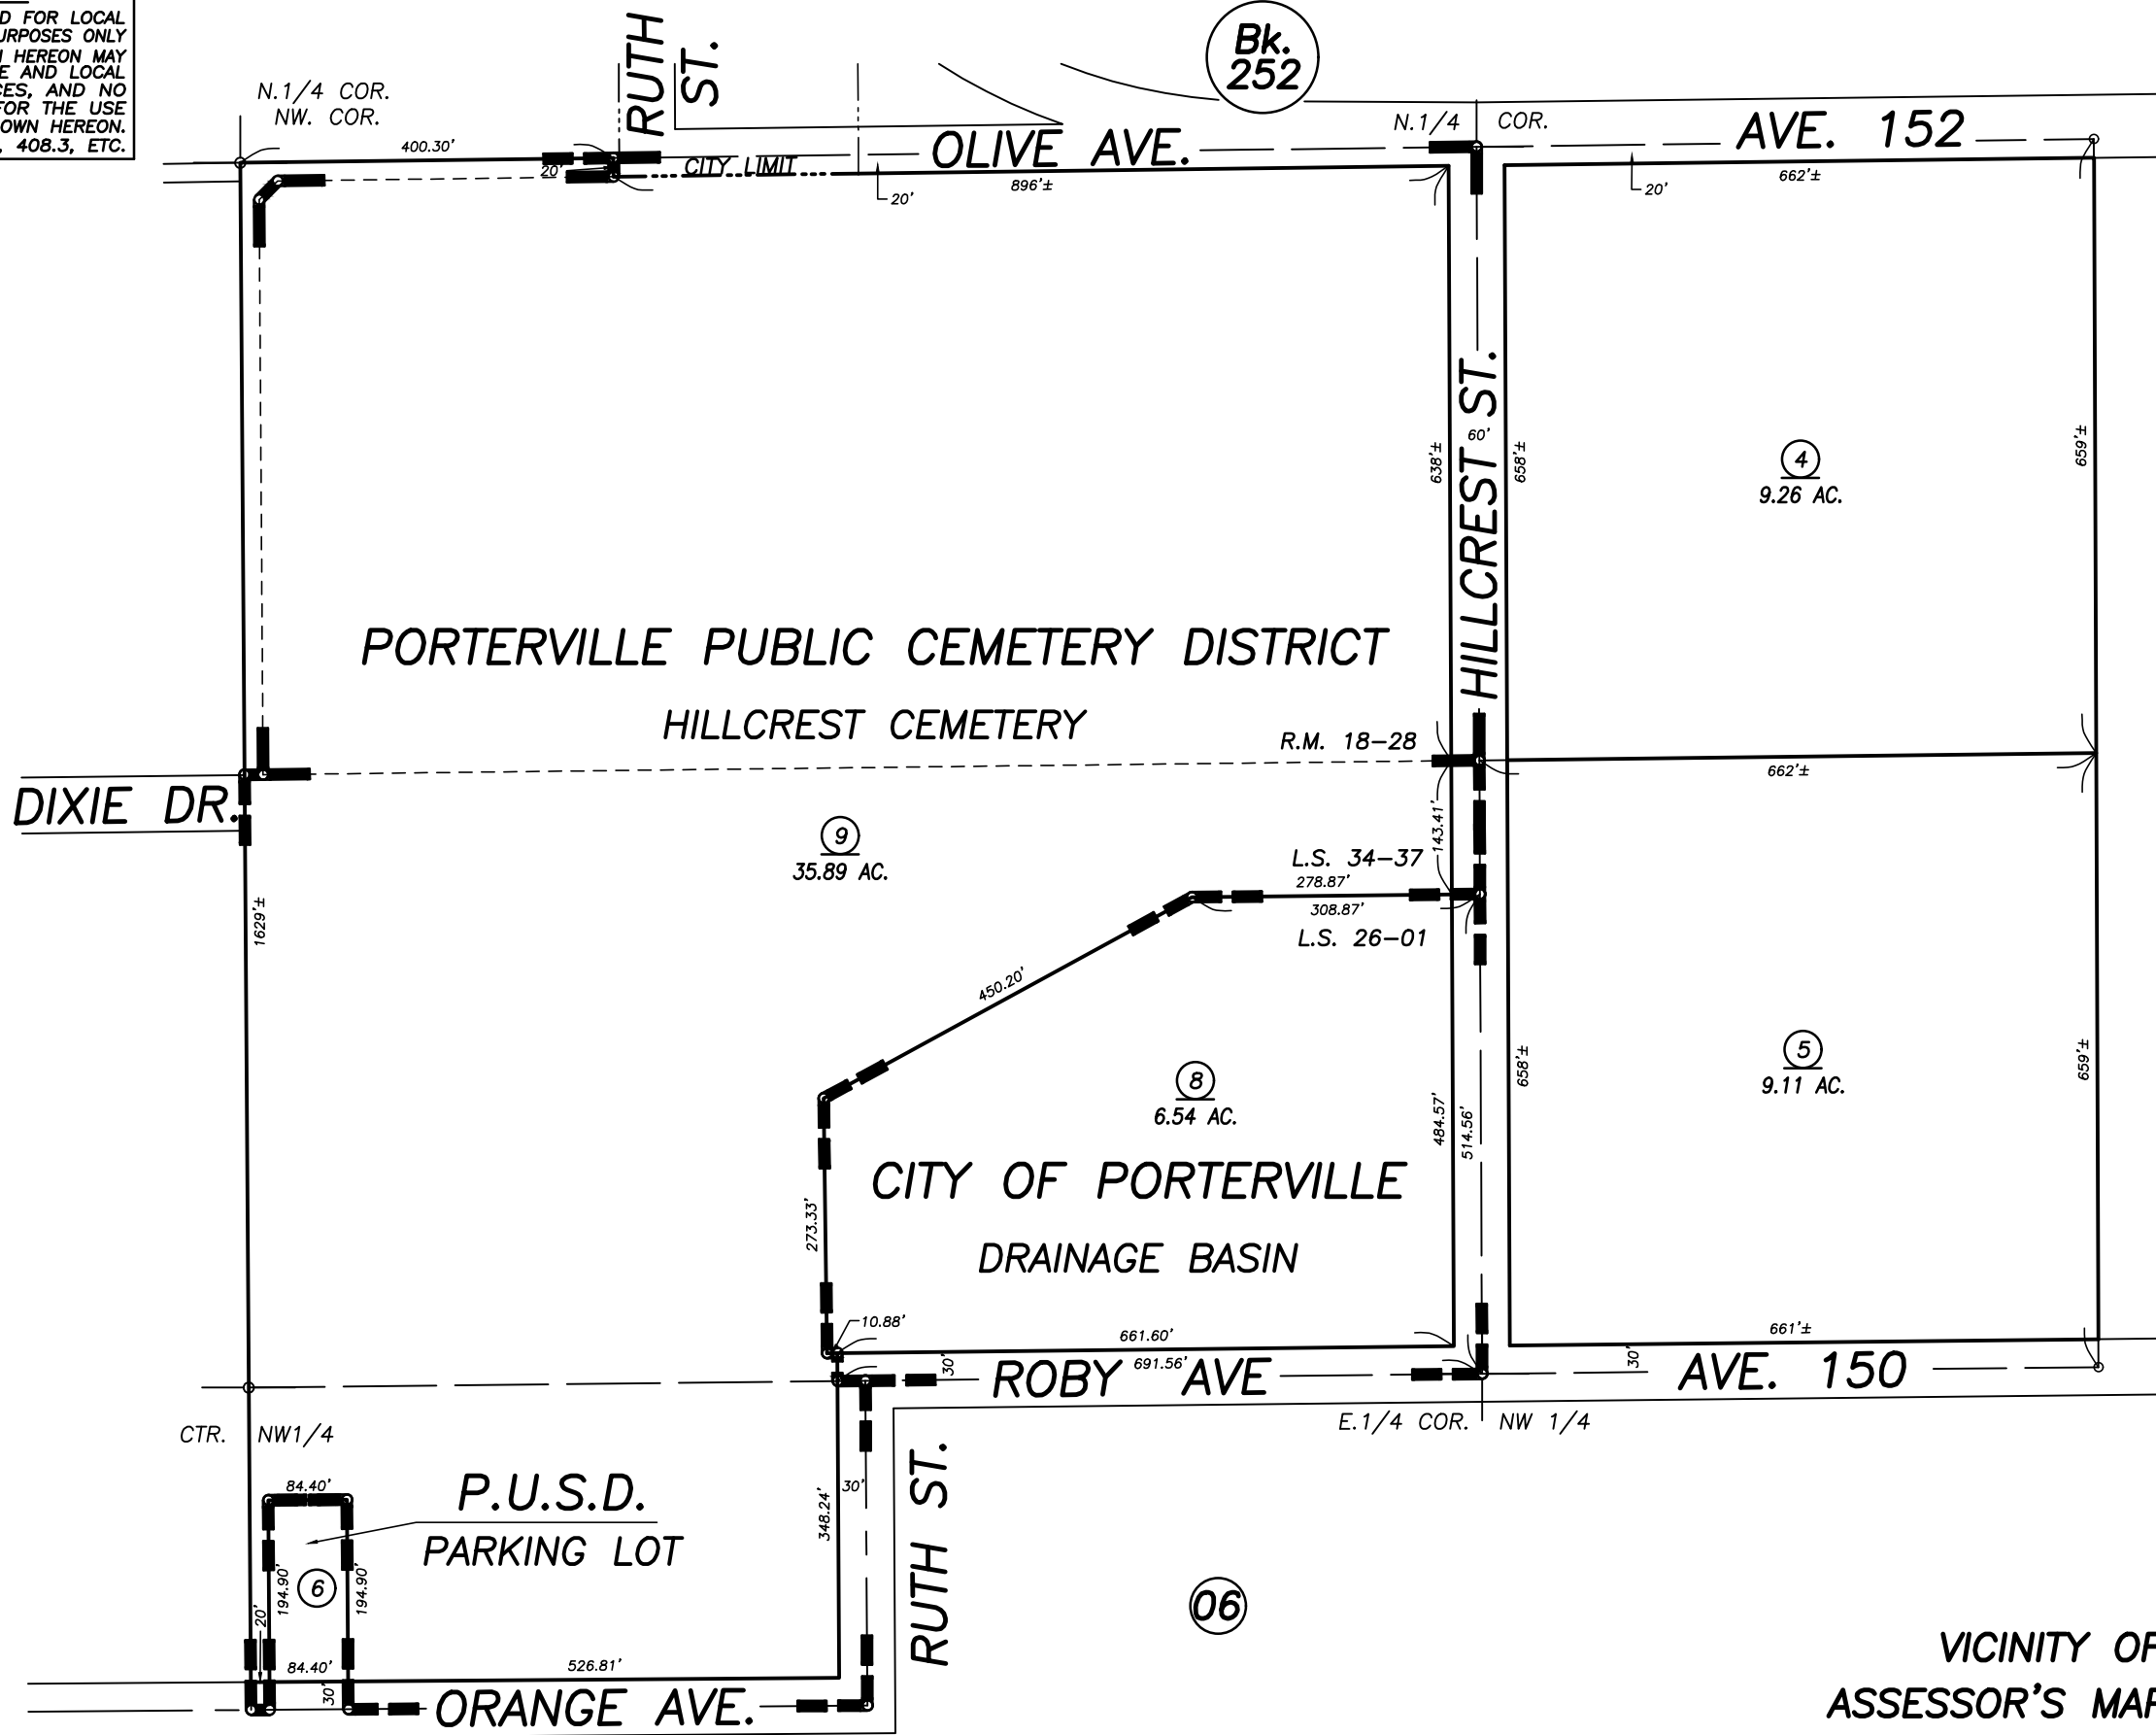

**DISCLAIMER**  
 THIS MAP WAS PREPARED FOR LOCAL PROPERTY ASSESSMENT PURPOSES ONLY AND THE PARCELS SHOWN HEREON MAY NOT COMPLY WITH STATE AND LOCAL SUBDIVISION ORDINANCES, AND NO LIABILITY IS ASSUMED FOR THE USE OF THE INFORMATION SHOWN HEREON. R & T CODE SEC. 327, 408.3, ETC.

VICINITY OF PORTERVILLE  
 ASSESSOR'S MAPS BK. 262 , PG. 05  
 COUNTY OF TULARE, CALIFORNIA, U.S.A.

HILLCREST MEMORIAL PARK, R.M. 18-28  
 RECORD OF SURVEY, L.S. 26-01  
 RECORD OF SURVEY, L.S. 34-37

NOTE: Assessor's Parcel Numbers Shown in Circles (1) (123)  
 Assessor's Block Numbers Shown in Elipses