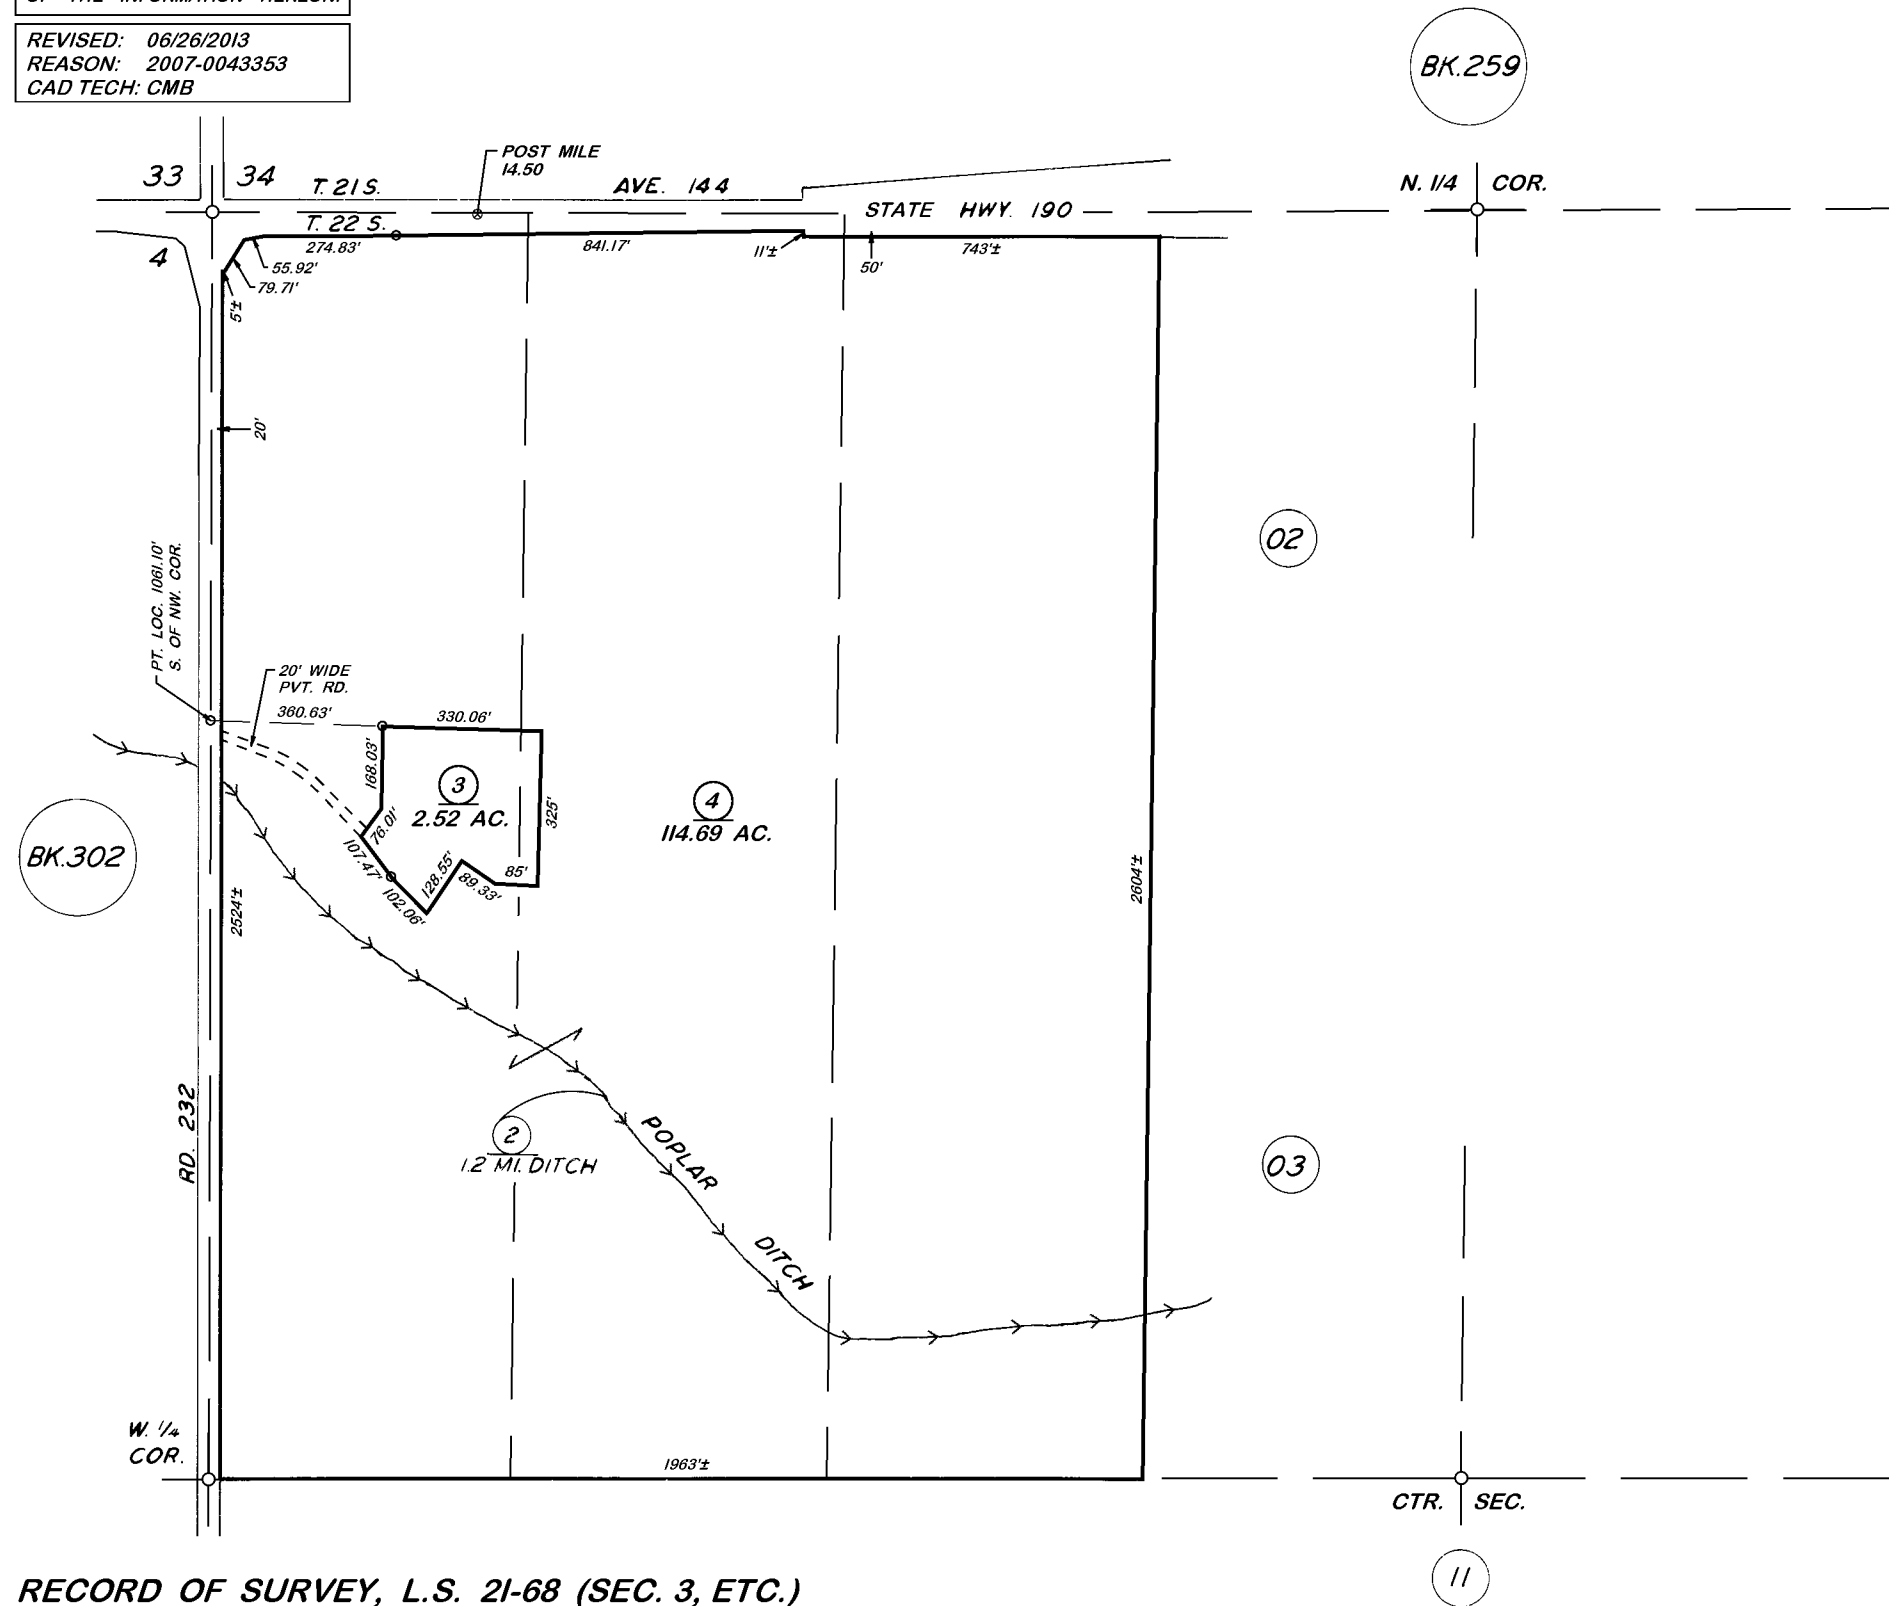

DISCLAIMER
 THIS MAP WAS PREPARED FOR LOCAL PROPERTY ASSESSMENT PURPOSES ONLY. THE PARCELS SHOWN HEREON MAY NOT COMPLY WITH STATE AND LOCAL SUBDIVISION ORDINANCES. NO LIABILITY IS ASSUMED FOR THE USE OF THE INFORMATION HEREON.

REVISED: 06/26/2013
 REASON: 2007-0043353
 CAD TECH: CMB

POR. RECORD OF SURVEY, L.S. 21-68 (SEC. 3, ETC.)

VICINITY OF PORTERVILLE
ASSESSOR'S MAPS BK. 268, PG. 01.
COUNTY OF TULARE, CALIF.

NOTE: Assessor's Parcel Numbers Shown in Circles
 Assessor's Block Numbers Shown in Ellipses