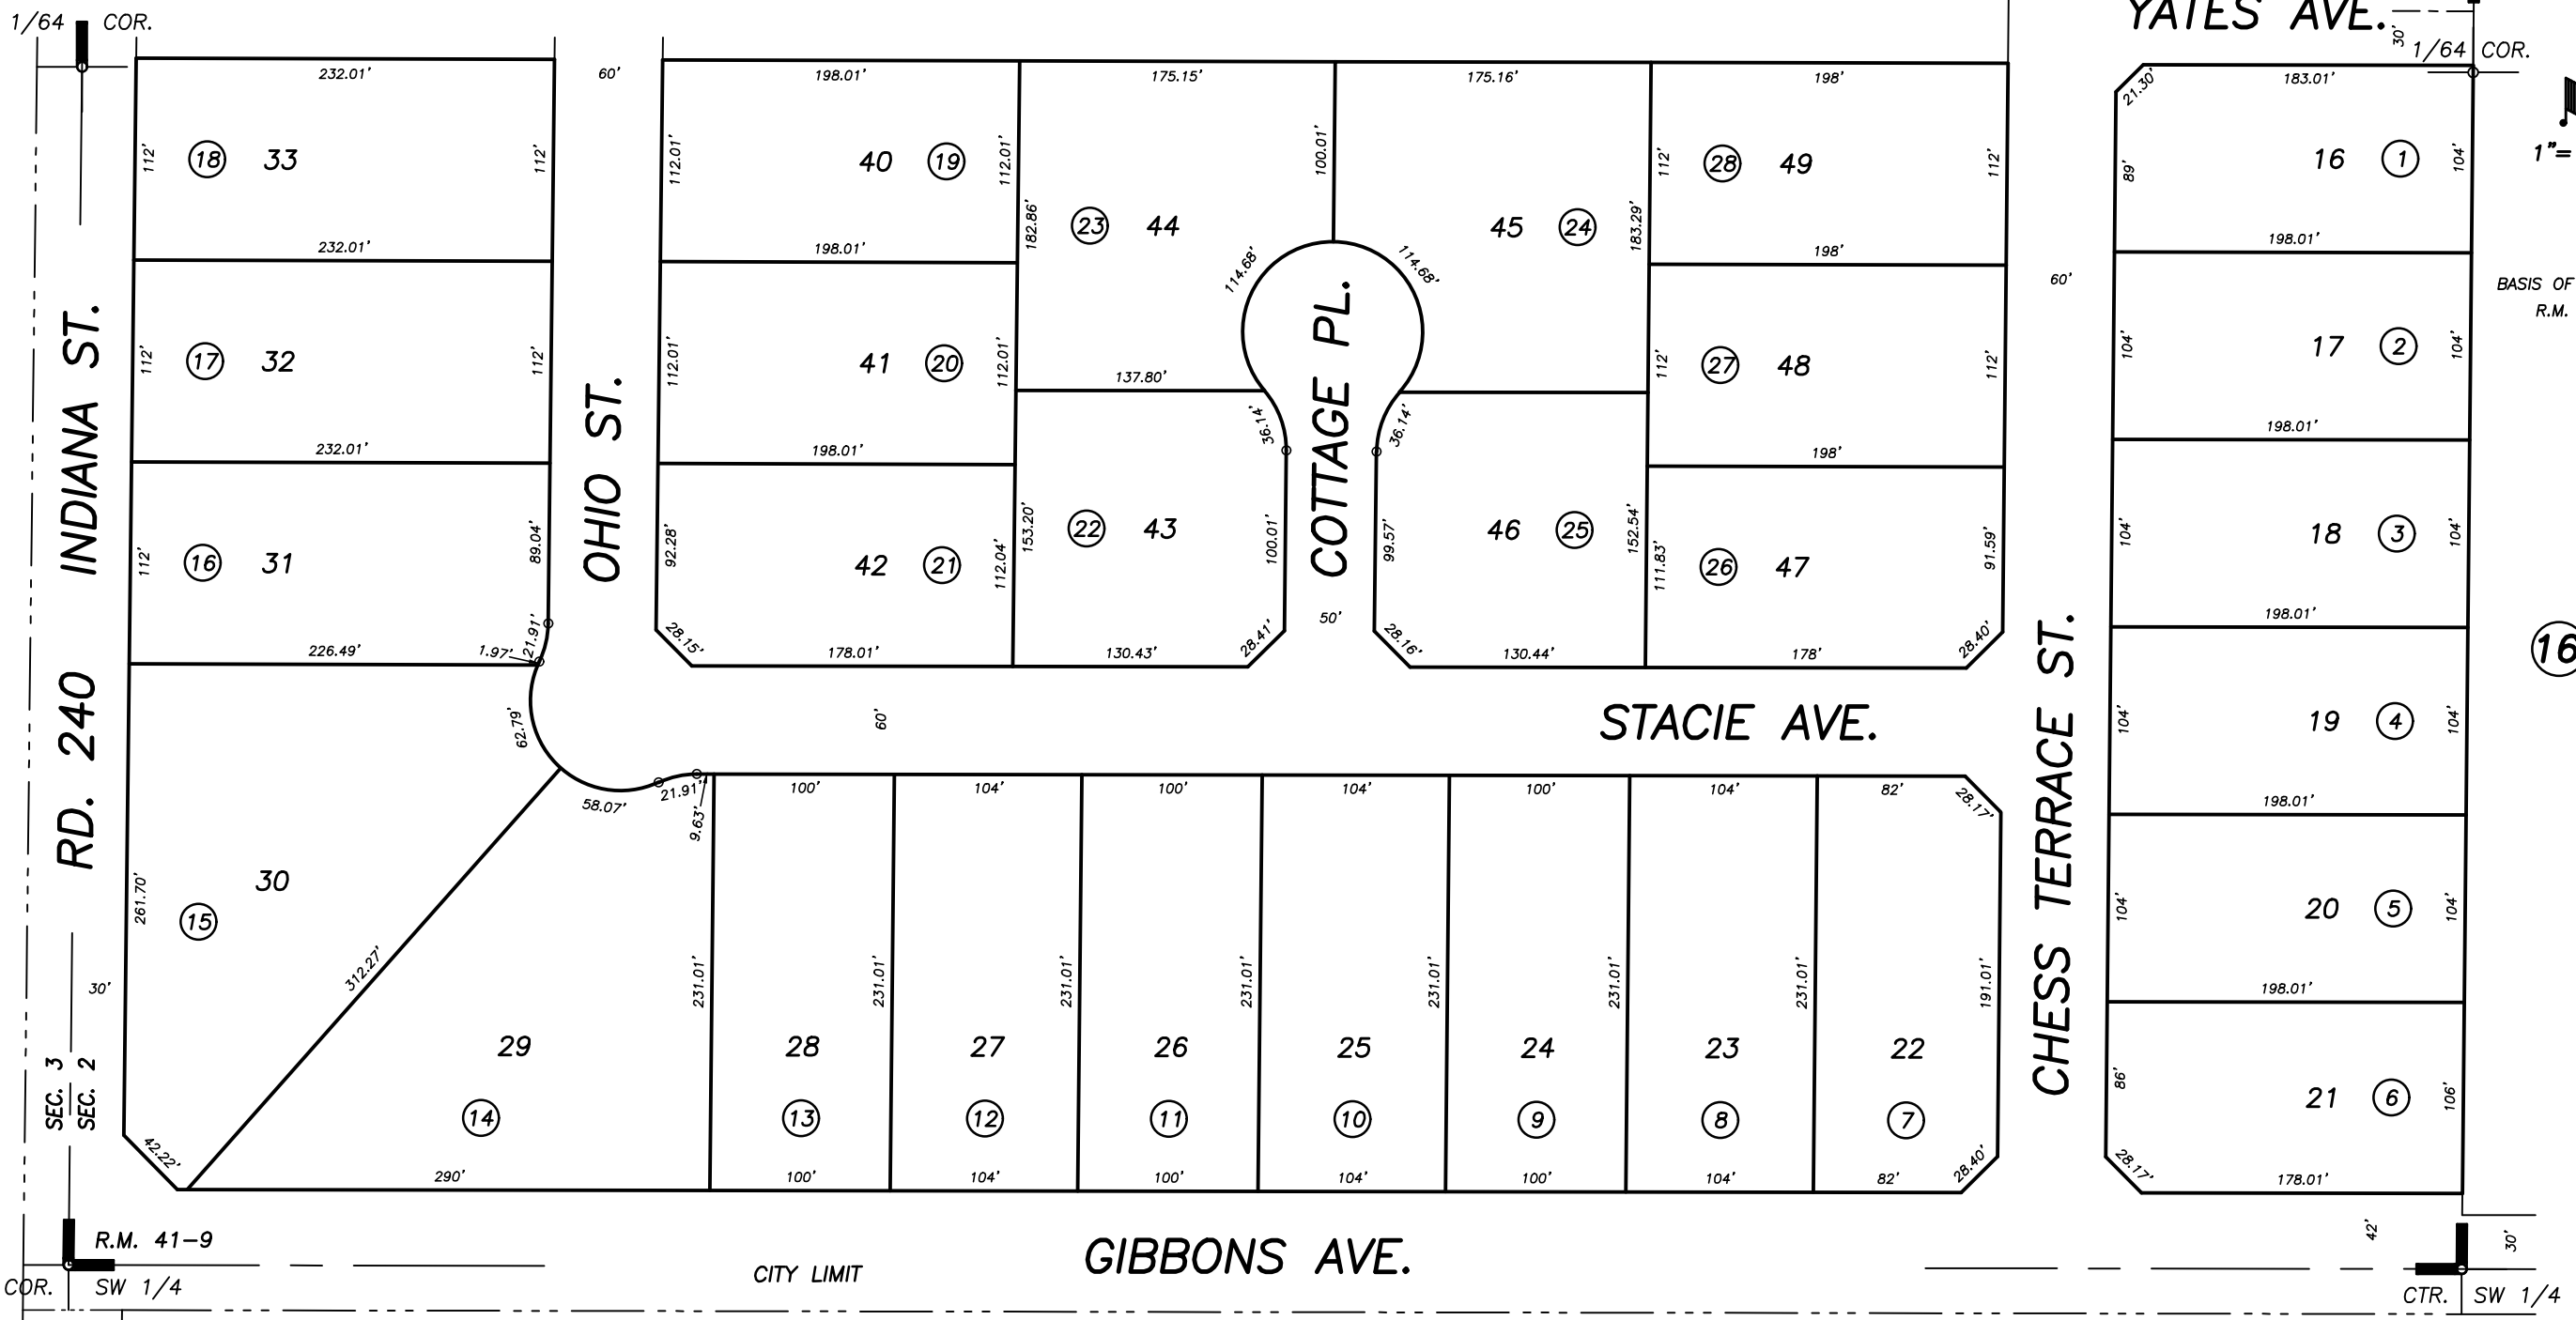

S1/2 OF NW1/4 OF SW1/4 SEC.2, T.22S., R.27E., M.D.B.&M.

Tax Area Codes 269-15
004-130

DISCLAIMER

THIS MAP WAS PREPARED FOR LOCAL PROPERTY ASSESSMENT PURPOSES ONLY AND THE PARCELS SHOWN HEREON MAY NOT COMPLY WITH STATE AND LOCAL SUBDIVISION ORDINANCES, AND NO LIABILITY IS ASSUMED FOR THE USE OF THE INFORMATION SHOWN HEREON.

BASIS OF BEARINGS:
R.M. 41-9

Bk. 268

POR. SIERRA MEADOWS, 41-9

06

CITY OF PORTERVILLE
ASSESSOR'S MAPS BK. 269 , PG. 15
COUNTY OF TULARE, CALIFORNIA, U.S.A.