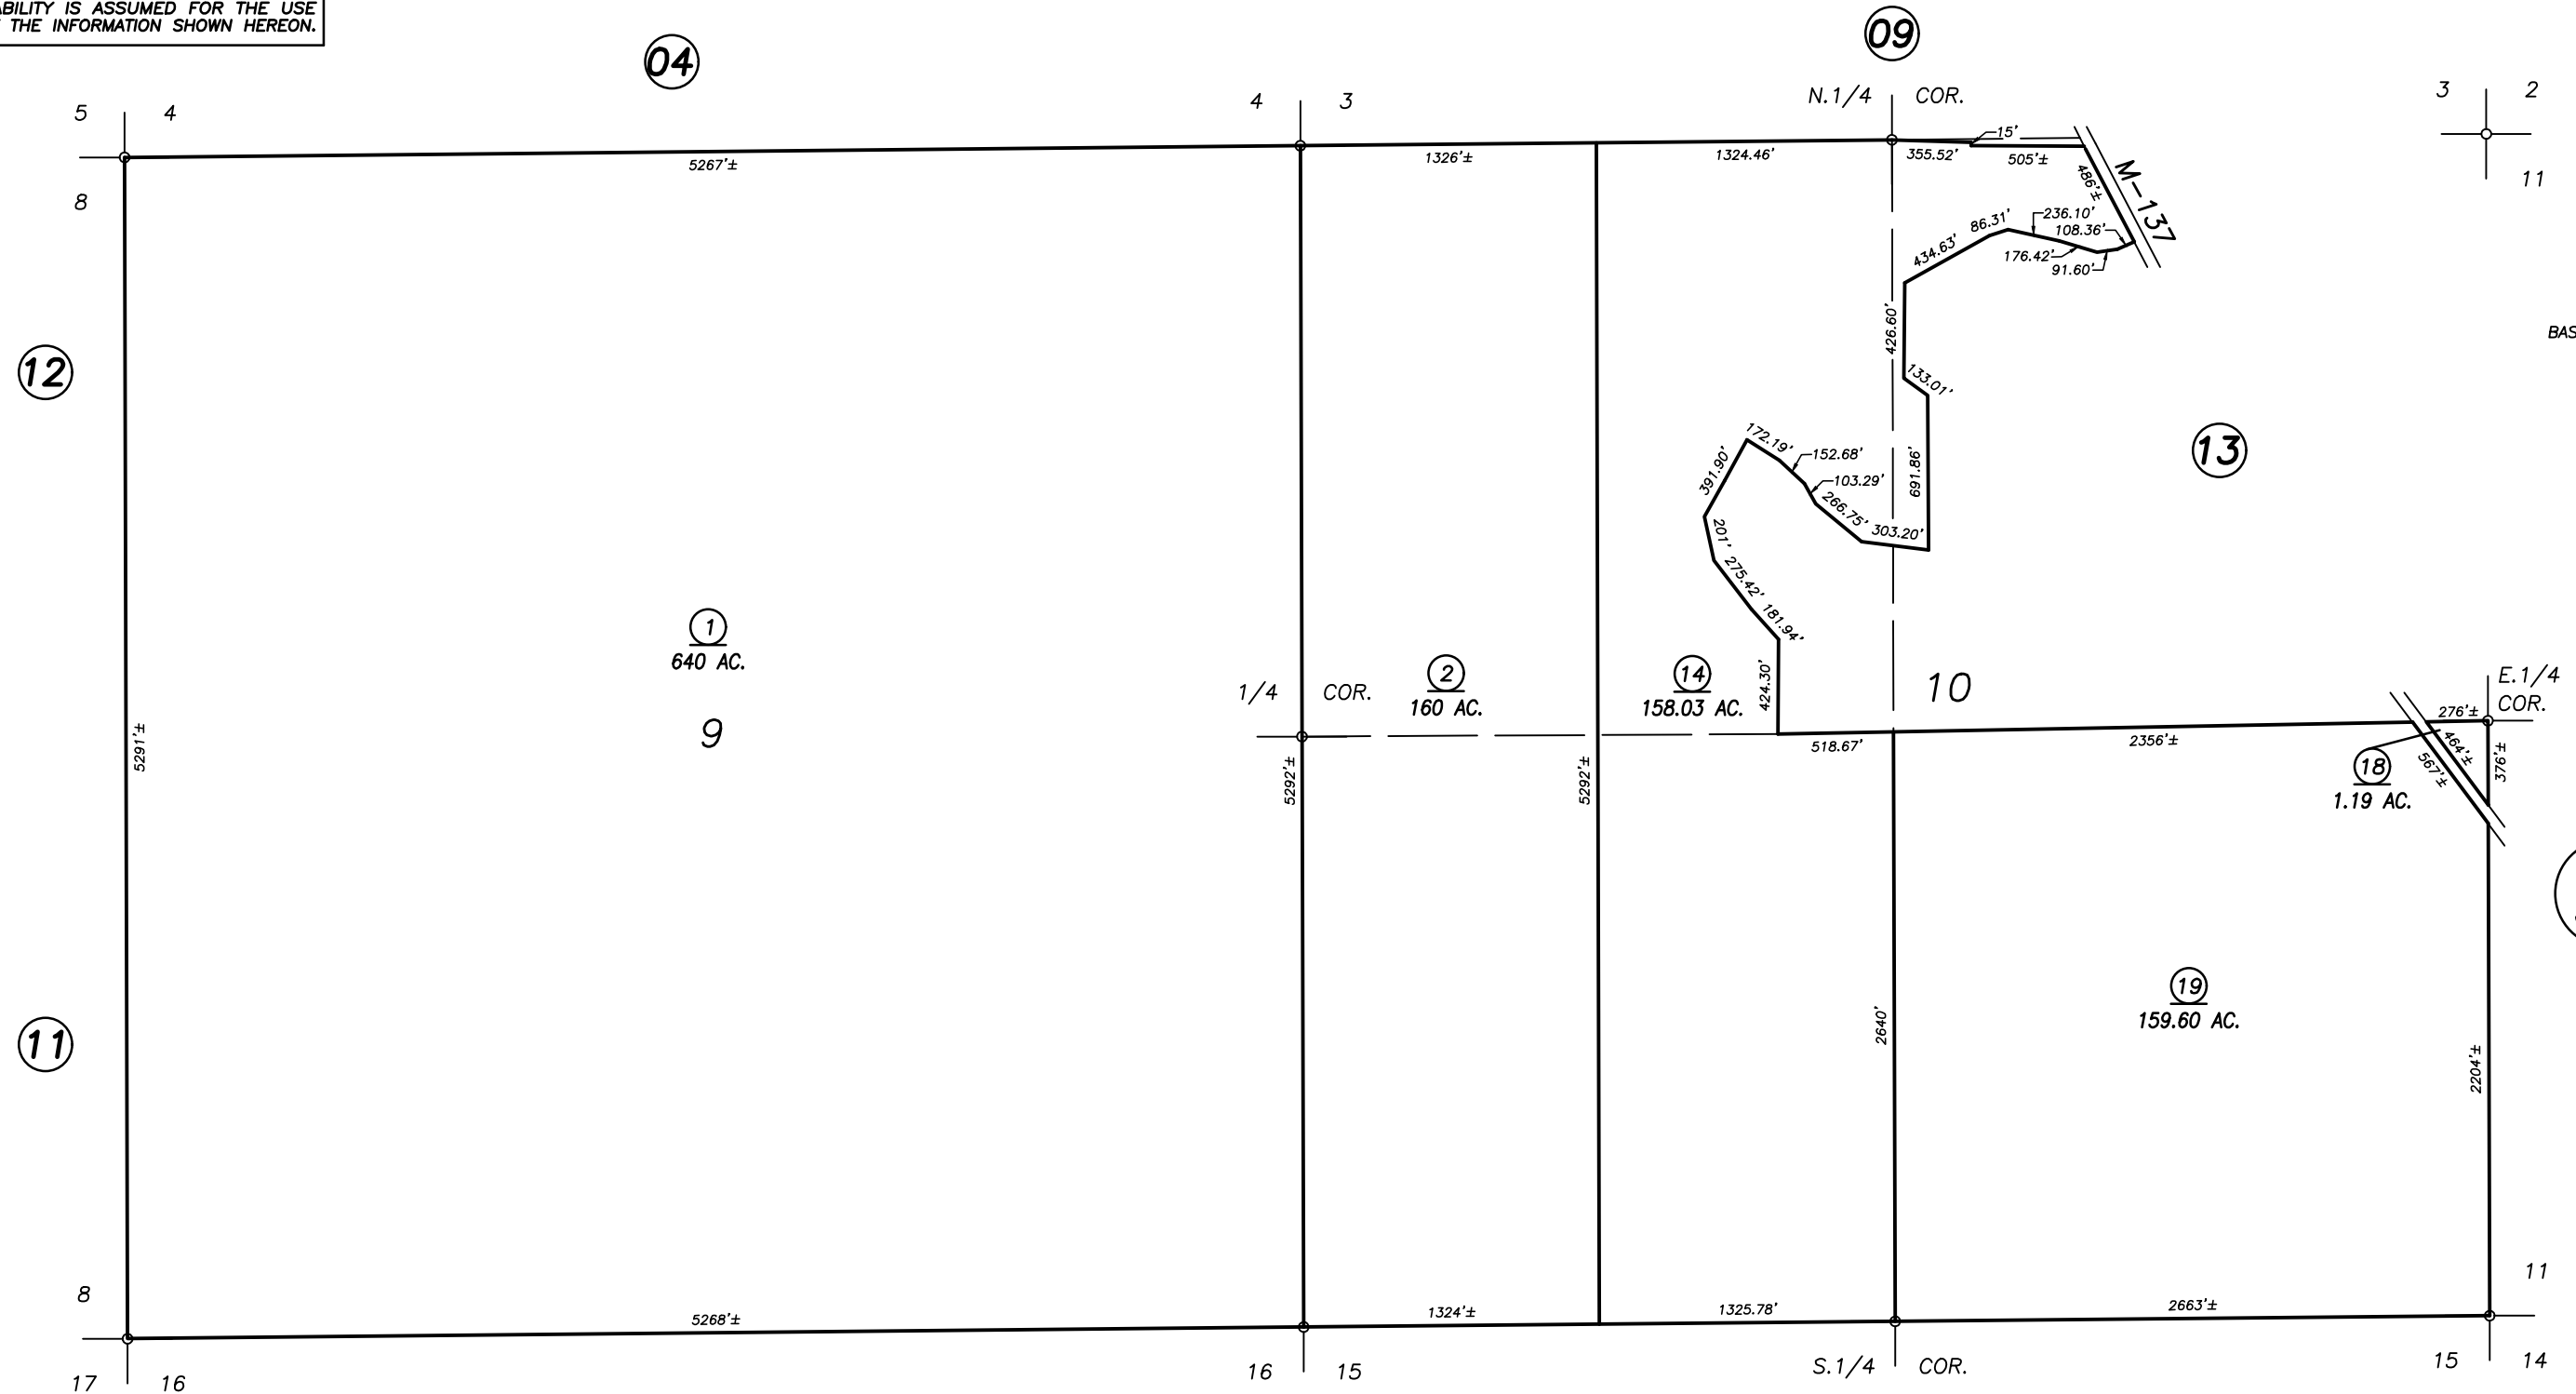

DISCLAIMER
 THIS MAP WAS PREPARED FOR LOCAL PROPERTY ASSESSMENT PURPOSES ONLY AND THE PARCELS SHOWN HEREON MAY NOT COMPLY WITH STATE AND LOCAL SUBDIVISION ORDINANCES, AND NO LIABILITY IS ASSUMED FOR THE USE OF THE INFORMATION SHOWN HEREON.

SEC. 9 & POR. SEC. 10, T.22S., R.28E., M.D.B.&M.

Tax Area Code **282-10**
 126-001
 126-006

Bk. 305

Bk. 305

VICINITY OF PORTERVILLE
 ASSESSOR'S MAPS BK. 282 , PG. 10
 COUNTY OF TULARE, CALIFORNIA, U.S.A.

NOTE: Assessor's Parcel Numbers Shown in Circles (1) (123) Assessor's Block Numbers Shown in Ellipses