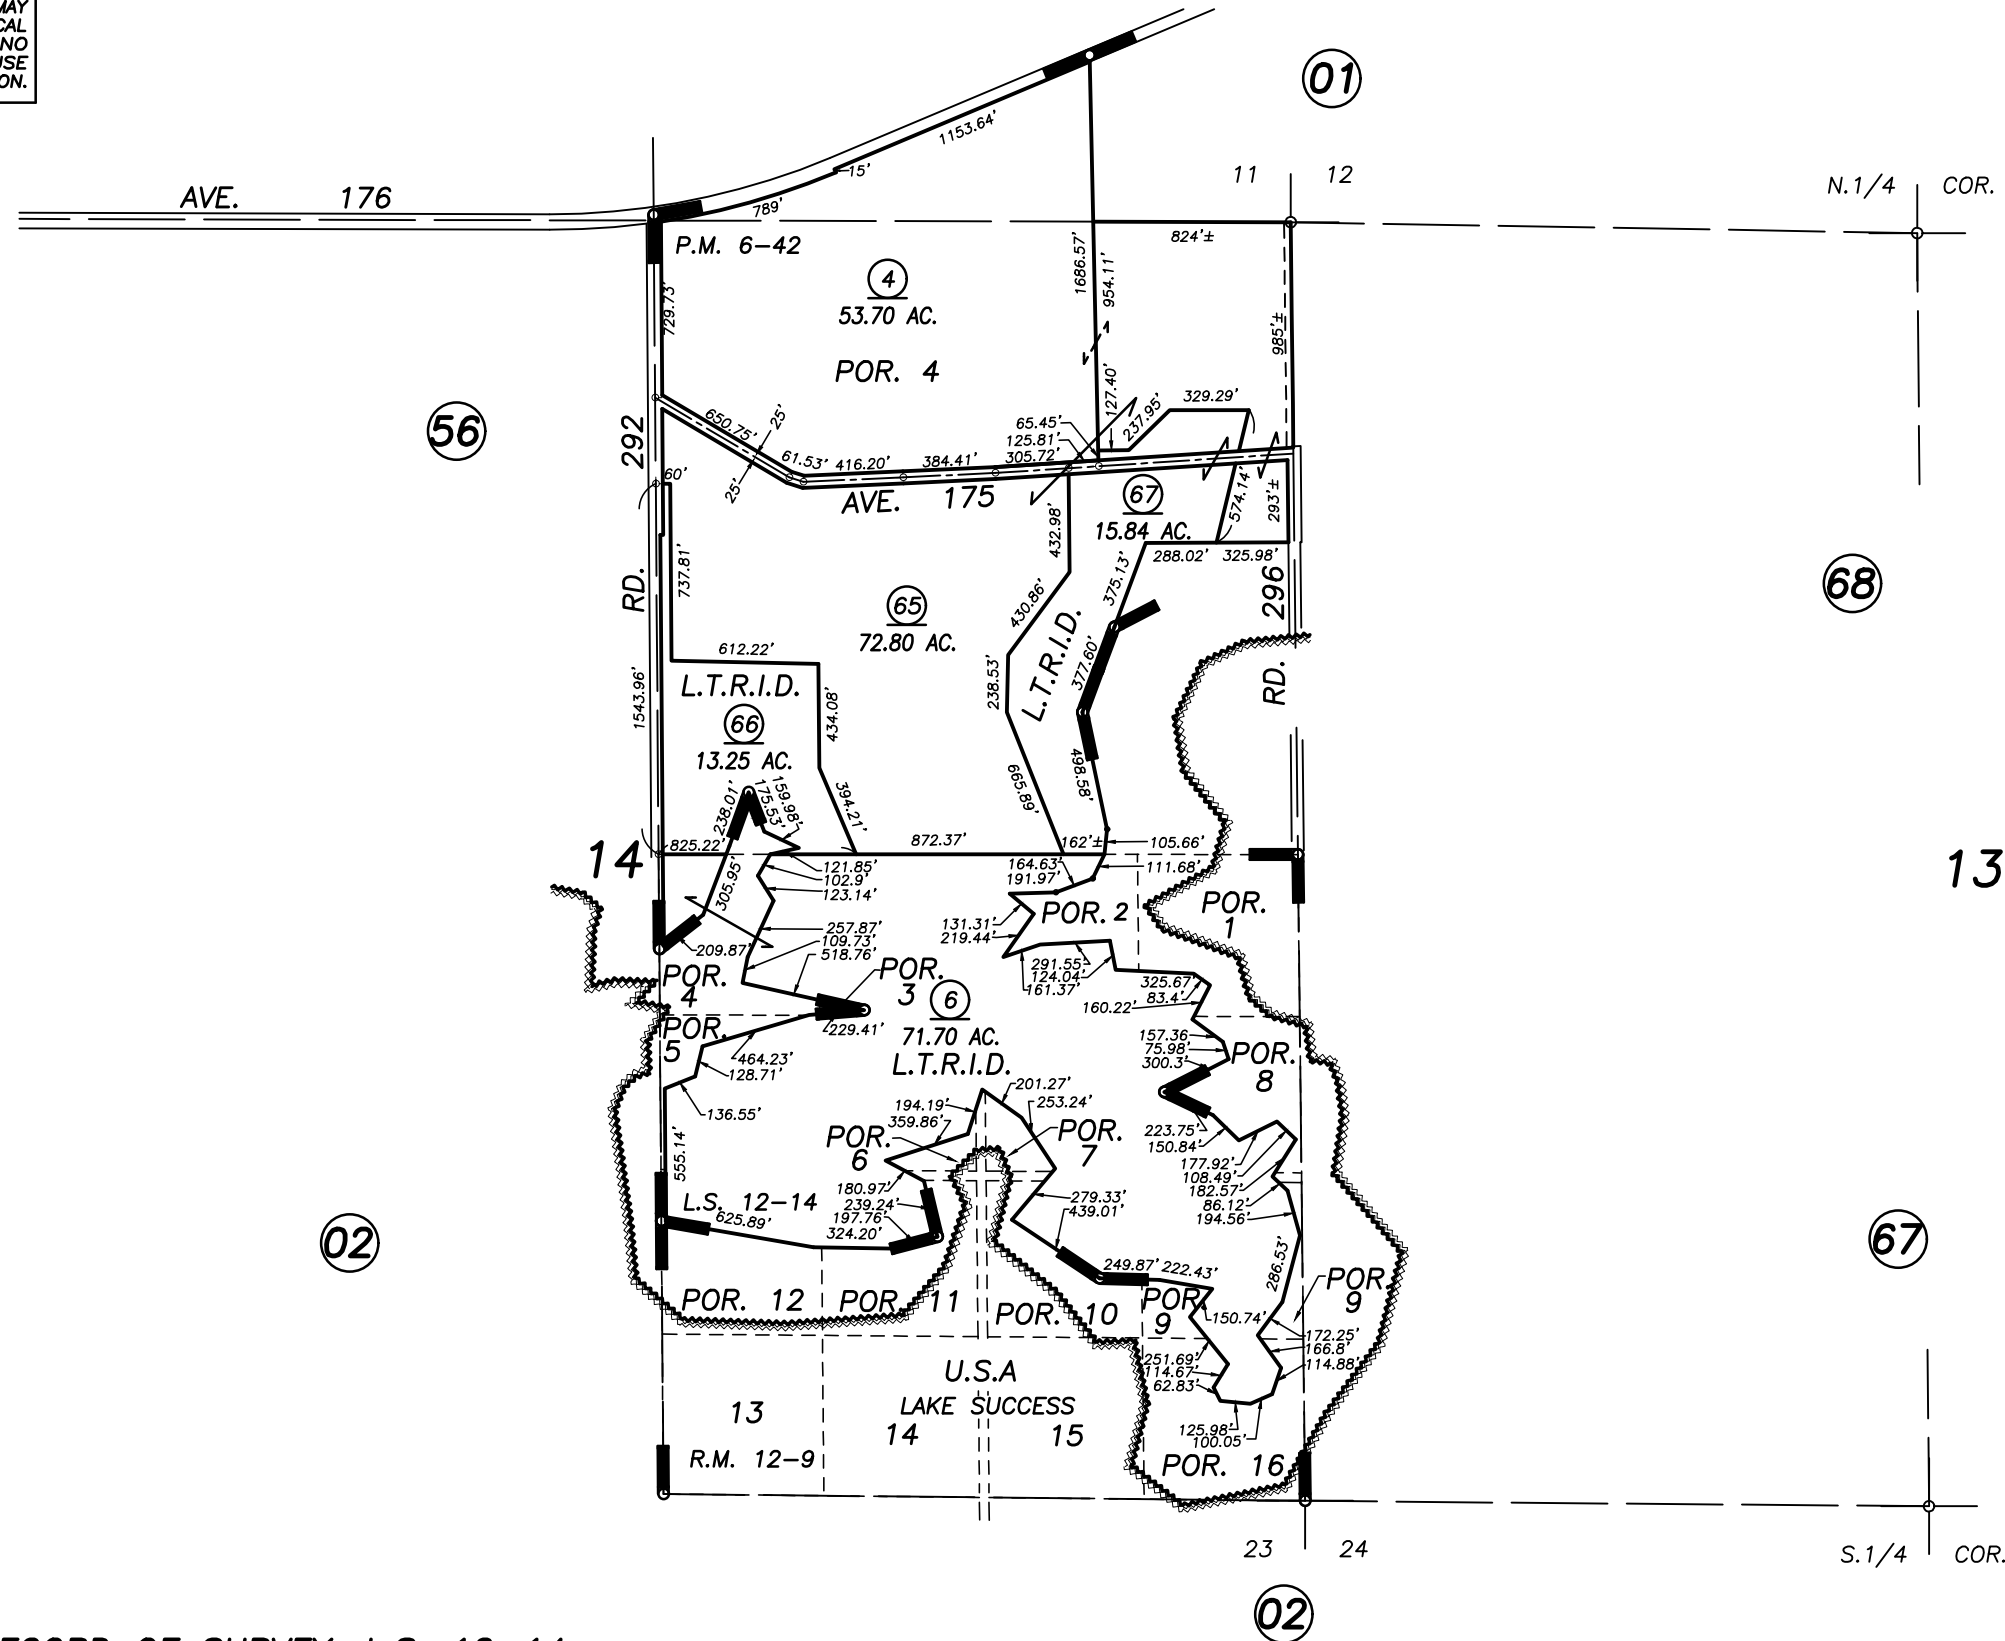

DISCLAIMER
 THIS MAP WAS PREPARED FOR LOCAL PROPERTY ASSESSMENT PURPOSES ONLY AND THE PARCELS SHOWN HEREON MAY NOT COMPLY WITH STATE AND LOCAL SUBDIVISION ORDINANCES, AND NO LIABILITY IS ASSUMED FOR THE USE OF THE INFORMATION SHOWN HEREON.

POR. SEC. 11, 13 & 14, T. 21 S., R. 28 E., M. D. B. & M.

Tax Area Codes **284-44**
 064-001

POR. RECORD OF SURVEY, L.S. 12-14
 POR. SUCCESS DEV. CO. TRACT 1, R.M. 12-9
 POR. PARCEL MAP 542, P.M. 6-42

VICINITY OF PORTERVILE
 ASSESSOR'S MAPS BK. 284 , PG. 44
 COUNTY OF TULARE, STATE OF CALIFORNIA, U.S.A.

NOTE: Assessor's Parcel Numbers Shown in Circles (1) (123)
 Assessor's Block Numbers Shown in Elipses

2022-0024619	12/09/2022	WAC
REVISION	DATE	TECH