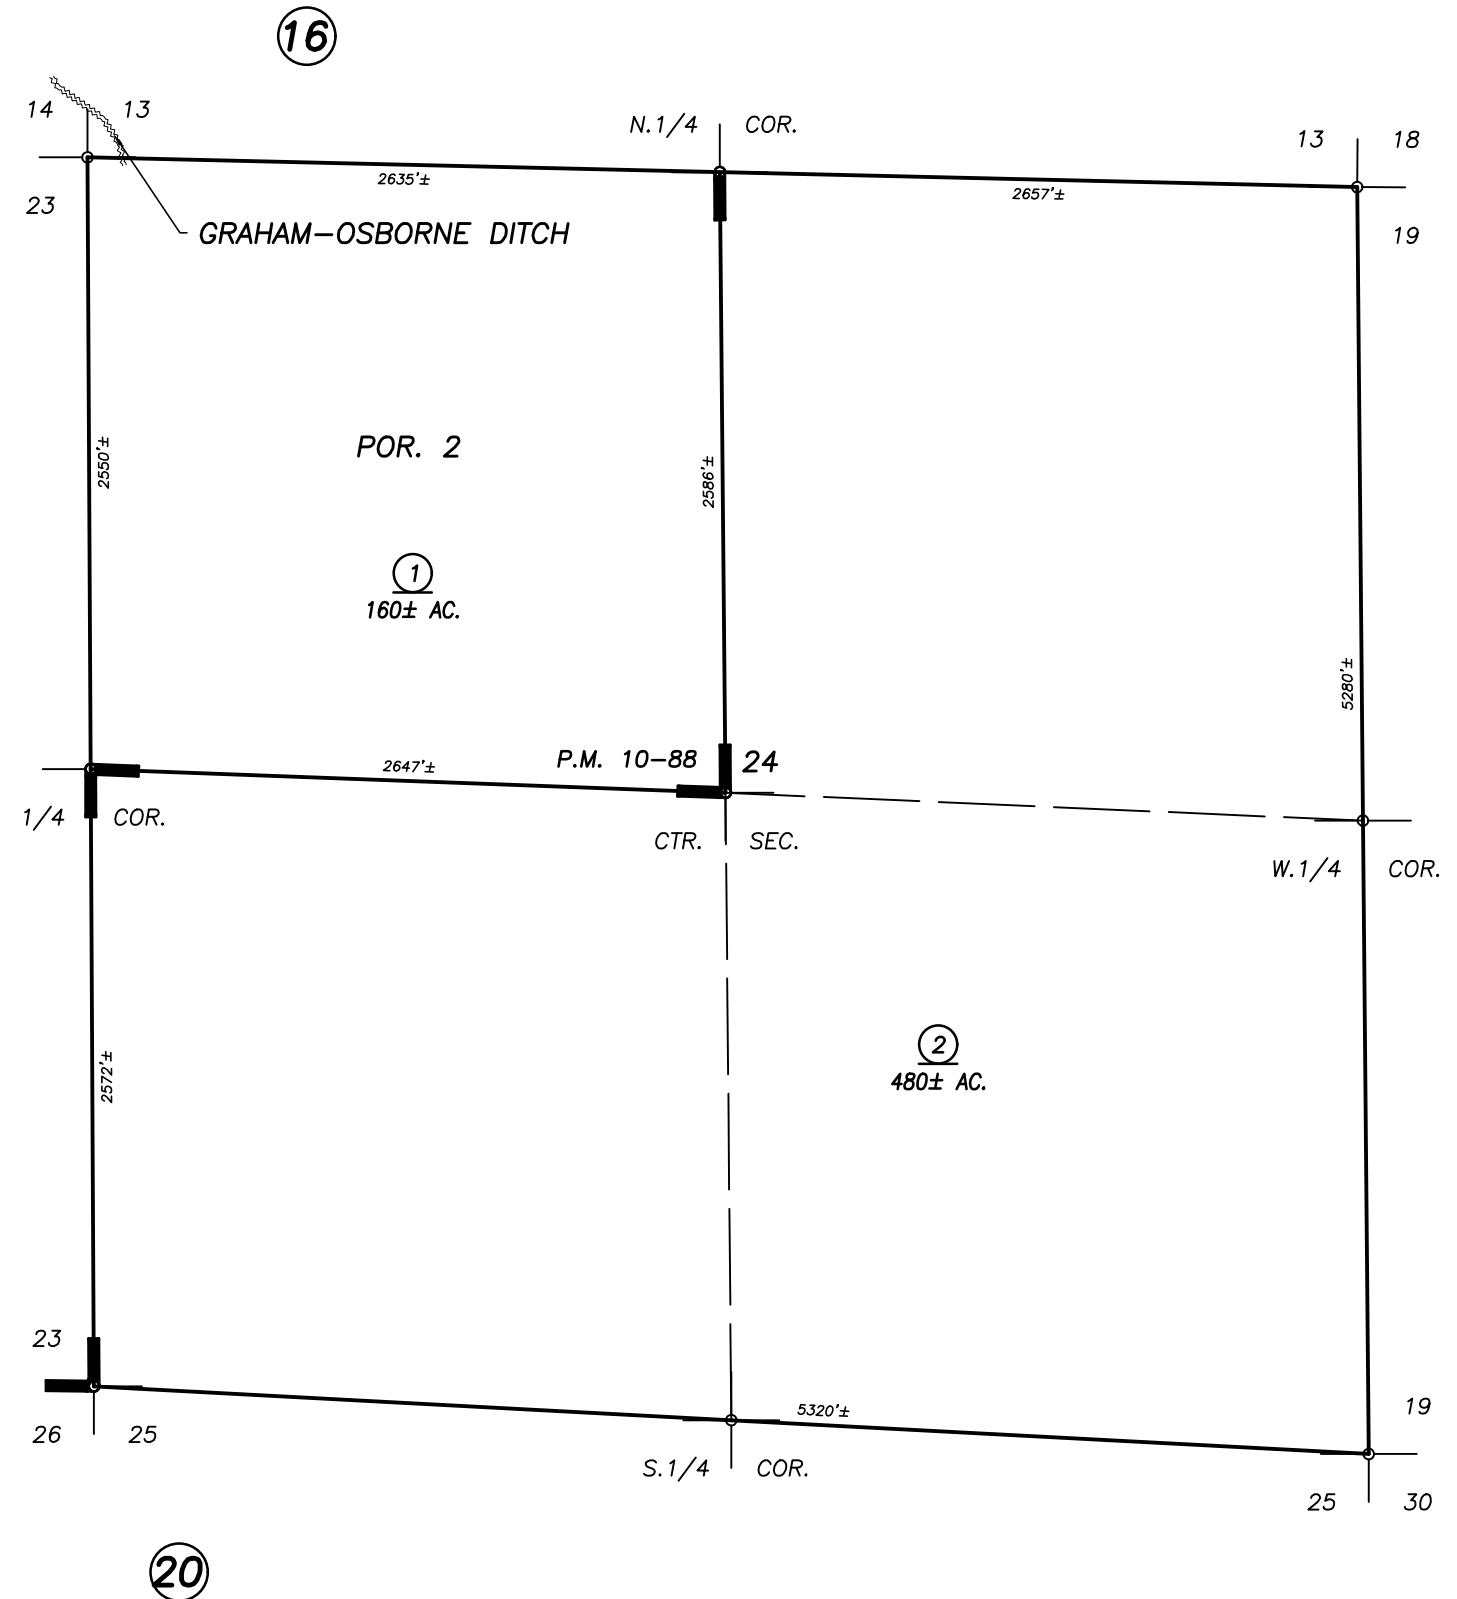

DISCLAIMER
 THIS MAP WAS PREPARED FOR LOCAL PROPERTY ASSESSMENT PURPOSES ONLY AND THE PARCELS SHOWN HEREON MAY NOT COMPLY WITH STATE AND LOCAL SUBDIVISION ORDINANCES, AND NO LIABILITY IS ASSUMED FOR THE USE OF THE INFORMATION SHOWN HEREON.

SEC.24 & POR SEC.22,23, T.21S., R.29E., M.D.B.&M.

Tax Area Codes **284-71**
 136-006

53

65

69

BK. 307

POR. PARCEL MAP 987, P.M. 10-88

VICINITY OF SPRINGVILLE
 ASSESSOR'S MAPS BK. 284 , PG. 71
 COUNTY OF TULARE, STATE OF CALIFORNIA, U.S.A.

NOTE: Assessor's Parcel Numbers Shown in Circles ① ②
 Assessor's Block Numbers Shown in Elipses ① ② ③

REVIEW	09/09/2002	RJL
REVISION	DATE	TECH