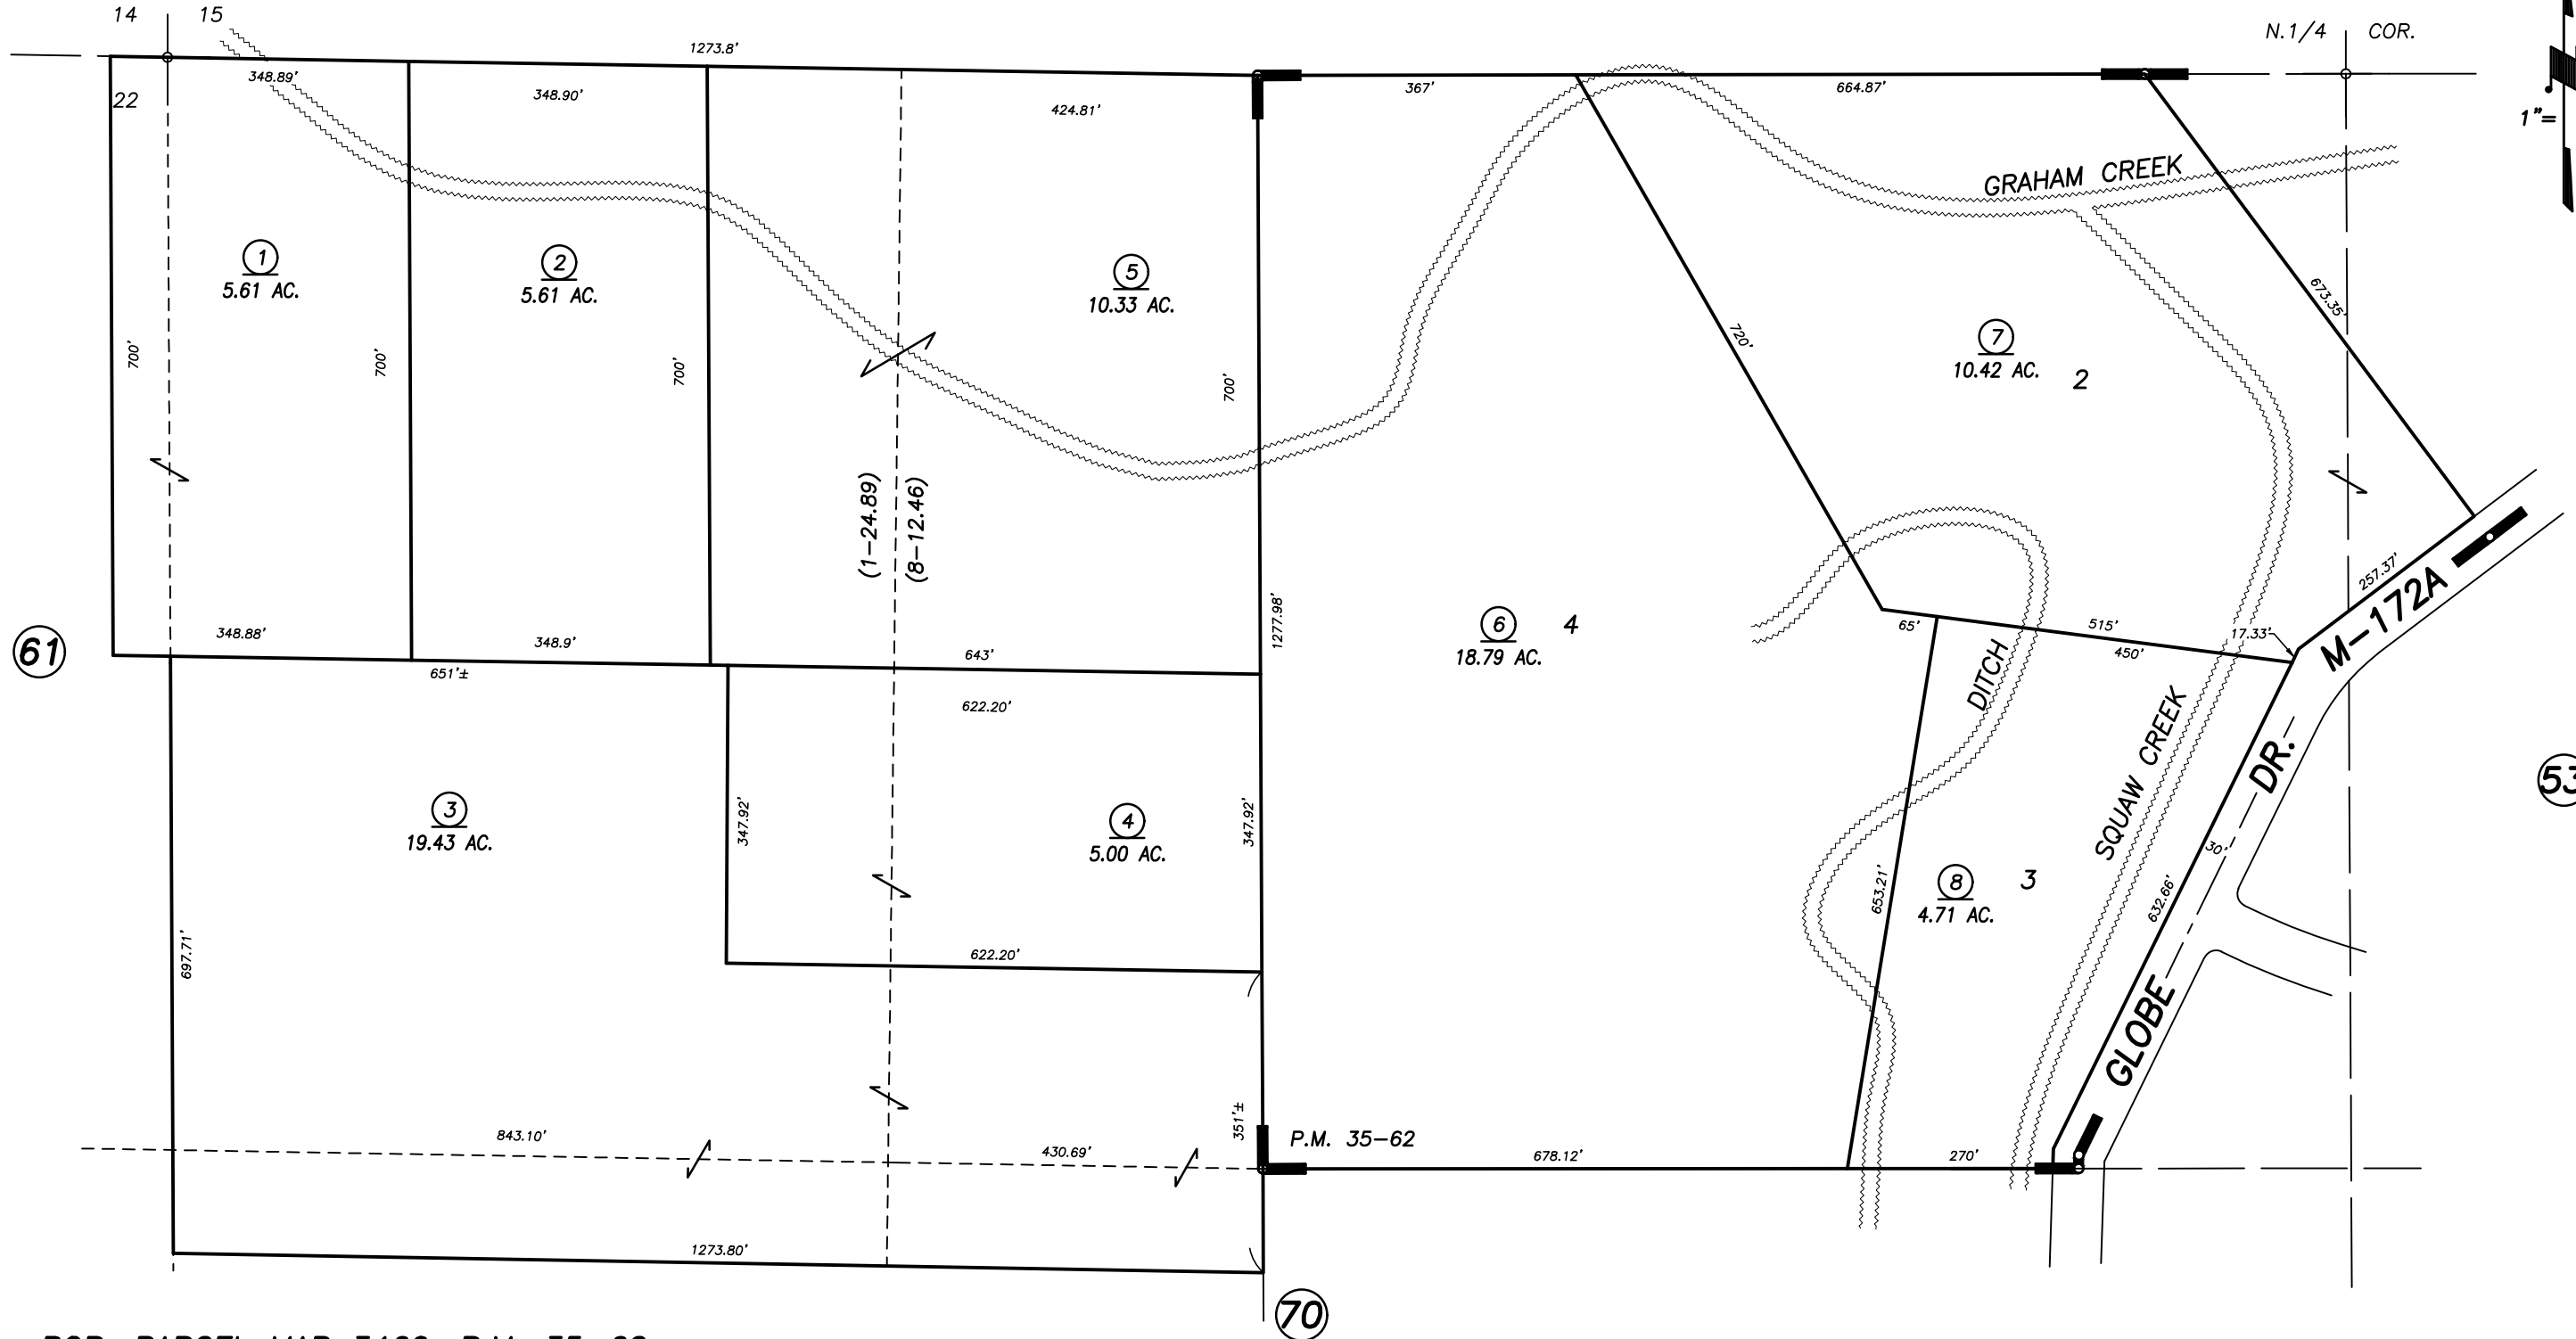

DISCLAIMER
 THIS MAP WAS PREPARED FOR LOCAL PROPERTY ASSESSMENT PURPOSES ONLY AND THE PARCELS SHOWN HEREON MAY NOT COMPLY WITH STATE AND LOCAL SUBDIVISION ORDINANCES, AND NO LIABILITY IS ASSUMED FOR THE USE OF THE INFORMATION SHOWN HEREON.

N1/2 OF NW1/4 SEC.23 T.21S., R.29E., M.D.B.&M.

Tax Area Codes 284-72

136-005

49

POR. PARCEL MAP 3460, P.M. 35-62

VICINITY OF SPRINGVILLE
 ASSESSOR'S MAPS BK. 284 , PG. 72
 COUNTY OF TULARE, STATE OF CALIFORNIA, U.S.A.

NOTE: Assessor's Parcel Numbers Shown in Circles ① 123
 Assessor's Block Numbers Shown in Elipses

REVIEW	09/09/2002	RJL
REVISION	DATE	TECH