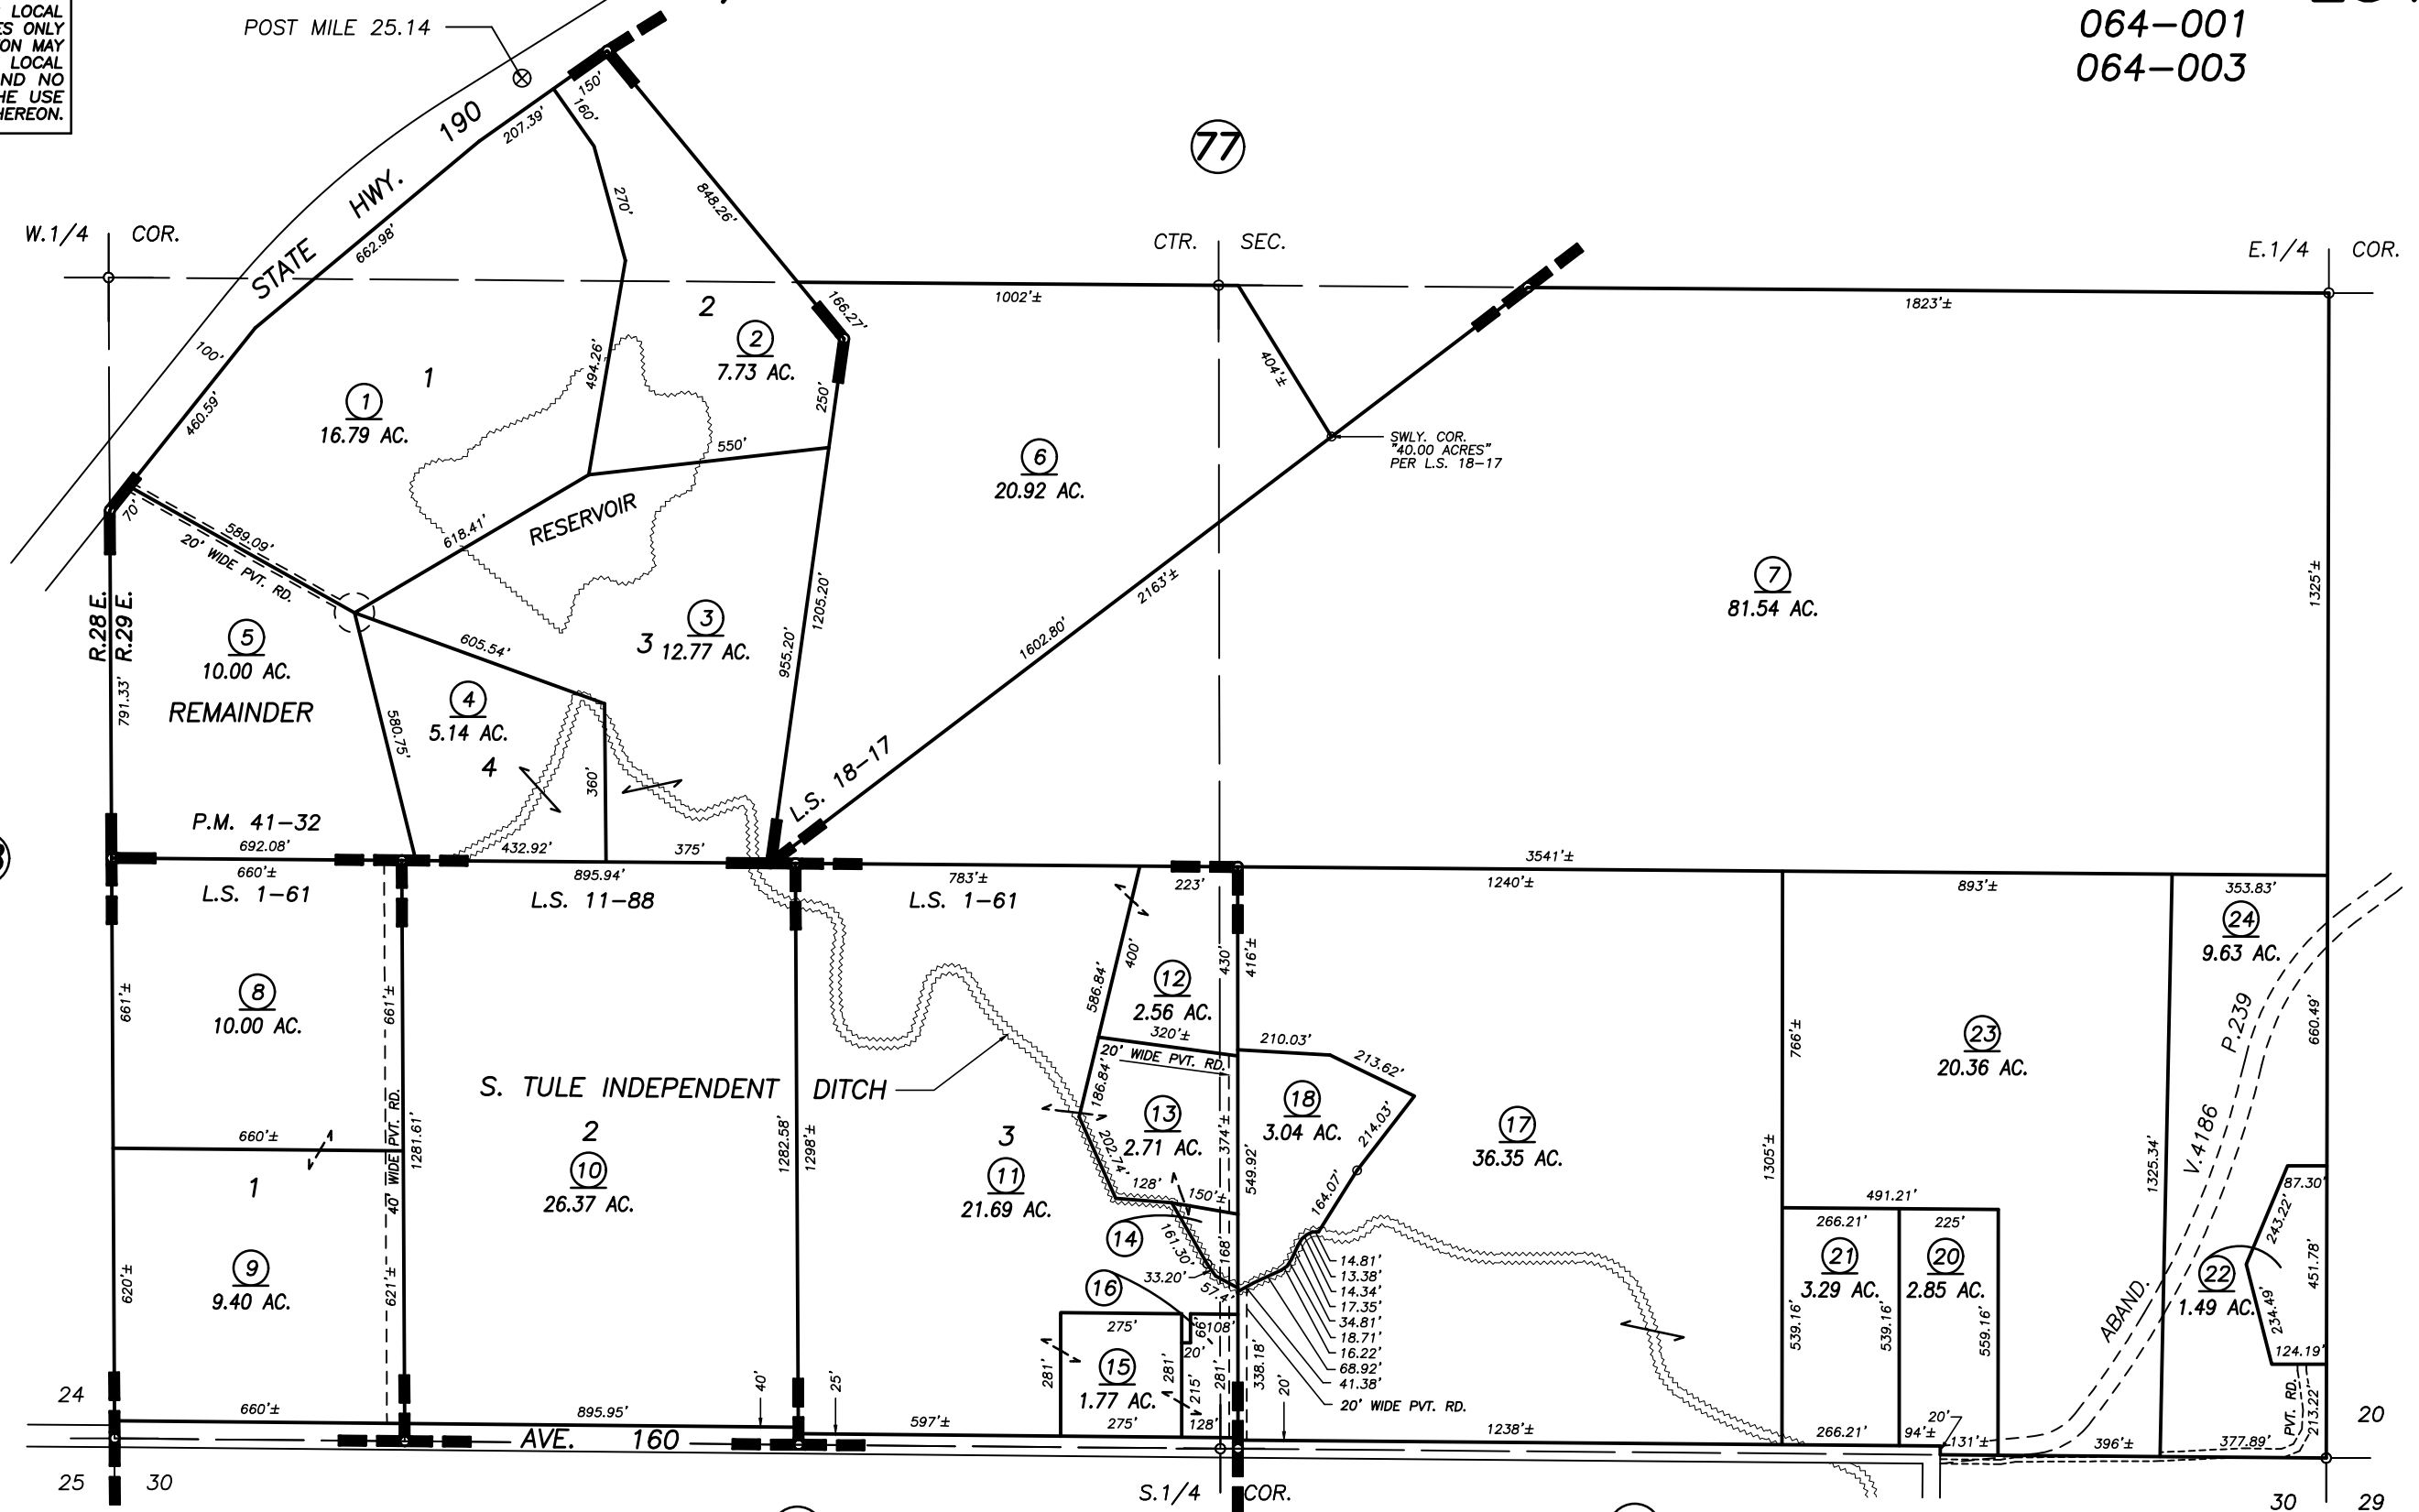

DISCLAIMER

THIS MAP WAS PREPARED FOR LOCAL PROPERTY ASSESSMENT PURPOSES ONLY AND THE PARCELS SHOWN HEREON MAY NOT COMPLY WITH STATE AND LOCAL SUBDIVISION ORDINANCES, AND NO LIABILITY IS ASSUMED FOR THE USE OF THE INFORMATION SHOWN HEREON.

S1/2 SEC.19, T.21S., R.29E., M.D.B.&M.

Tax Area Codes 284-76

064-001  
064-003

BASIS OF BEARINGS:  
L.S. 11-88

POR. RECORD OF SURVEY, L.S. 1-61  
RECORD OF SURVEY, L.S. 11-88  
POR. RECORD OF SURVEY, L.S. 18-17  
PARCEL MAP 4028, P.M. 41-32

VICINITY OF PORTERVILLE  
ASSESSOR'S MAPS BK. 284 , PG. 76  
COUNTY OF TULARE, CALIFORNIA, U.S.A.

NOTE: Assessor's Parcel Numbers Shown in Circles  
Assessor's Block Numbers Shown in Ellipses

2003-0126994	11/18/2004	LDG
REVISION	DATE	TECH