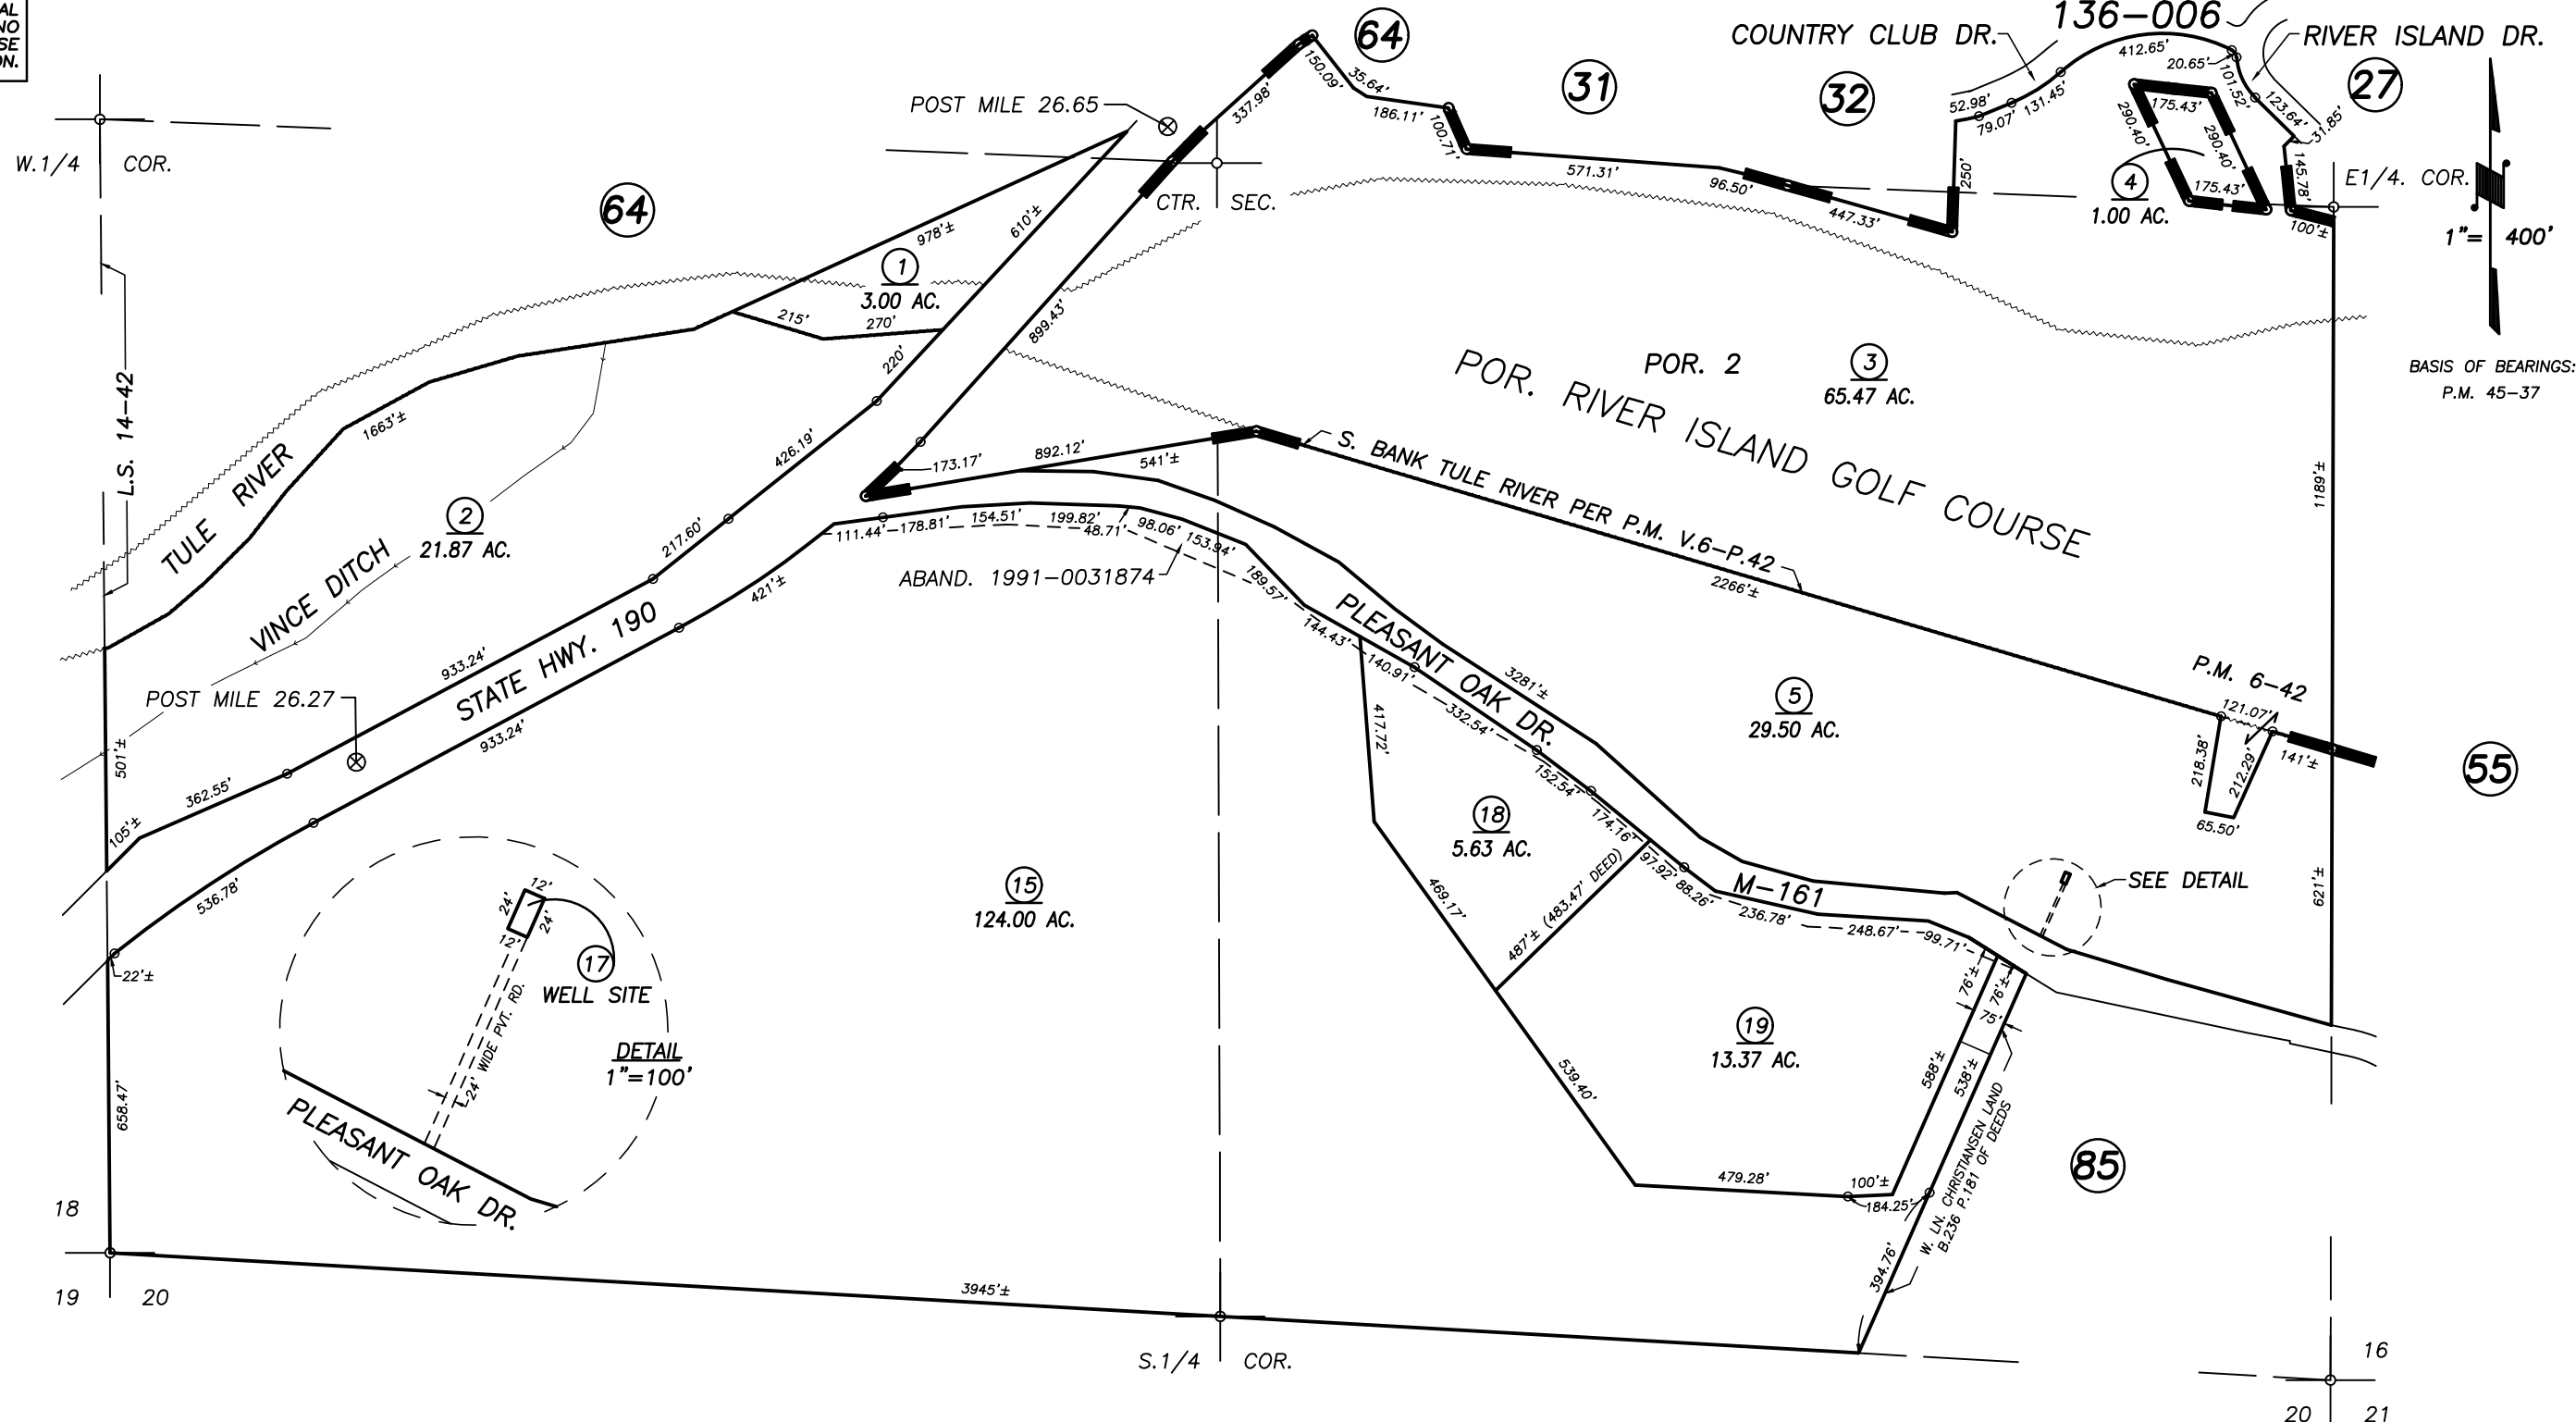

DISCLAIMER
 THIS MAP WAS PREPARED FOR LOCAL PROPERTY ASSESSMENT PURPOSES ONLY AND THE PARCELS SHOWN HEREON MAY NOT COMPLY WITH STATE AND LOCAL SUBDIVISION ORDINANCES, AND NO LIABILITY IS ASSUMED FOR THE USE OF THE INFORMATION SHOWN HEREON.

S1/2 SEC.17, T.21S., R.29E., M.D.B.&M.

Tax Area Codes **284-79**

136-005
 136-006

POR. PARCEL MAP 542, P.M. 6-42
 POR. RECORD OF SURVEY, L.S. 14-42

VICINITY OF SPRINGVILLE
 ASSESSOR'S MAPS BK. 284 , PG. 79
 COUNTY OF TULARE, CALIFORNIA, U.S.A.

NOTE: Assessor's Parcel Numbers Shown in Circles ① 123
 Assessor's Block Numbers Shown in Elipses

2007-0055080	07/15/2009	JRS
REVISION	DATE	TECH