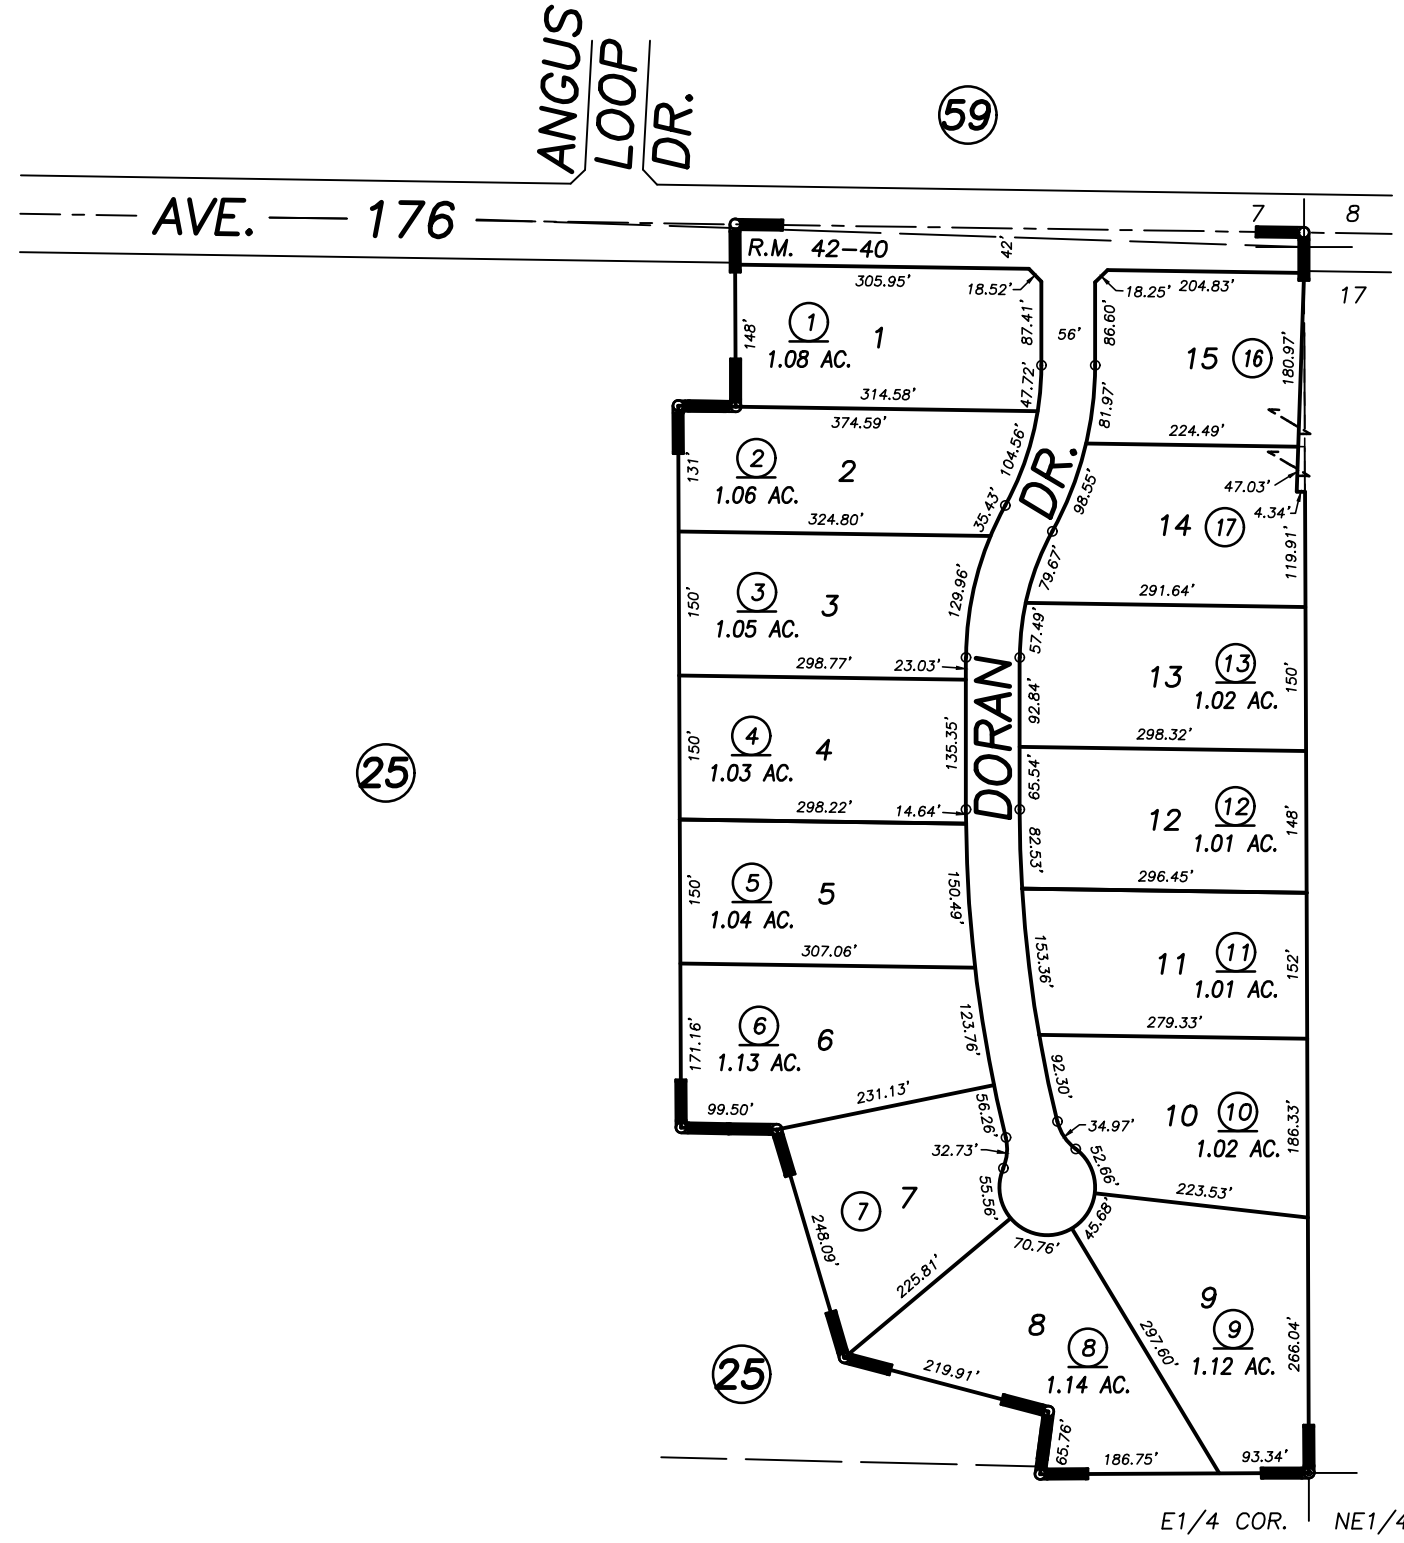

DISCLAIMER
THIS MAP WAS PREPARED FOR LOCAL PROPERTY ASSESSMENT PURPOSES ONLY AND THE PARCELS SHOWN HEREON MAY NOT COMPLY WITH STATE AND LOCAL SUBDIVISION ORDINANCES, AND NO LIABILITY IS ASSUMED FOR THE USE OF THE INFORMATION SHOWN HEREON.

TRACT NO. 763-SPRING RIDGE ESTATES, R.M. 42-40

VICINITY OF SPRINGVILLE
ASSESSOR'S MAPS BK. 284 , PG. 88
COUNTY OF TULARE, CALIFORNIA, U.S.A.

NOTE: Assessor's Parcel Numbers Shown in Circles ① ⑫③
Assessor's Block Numbers Shown in Ellipses ②⑤