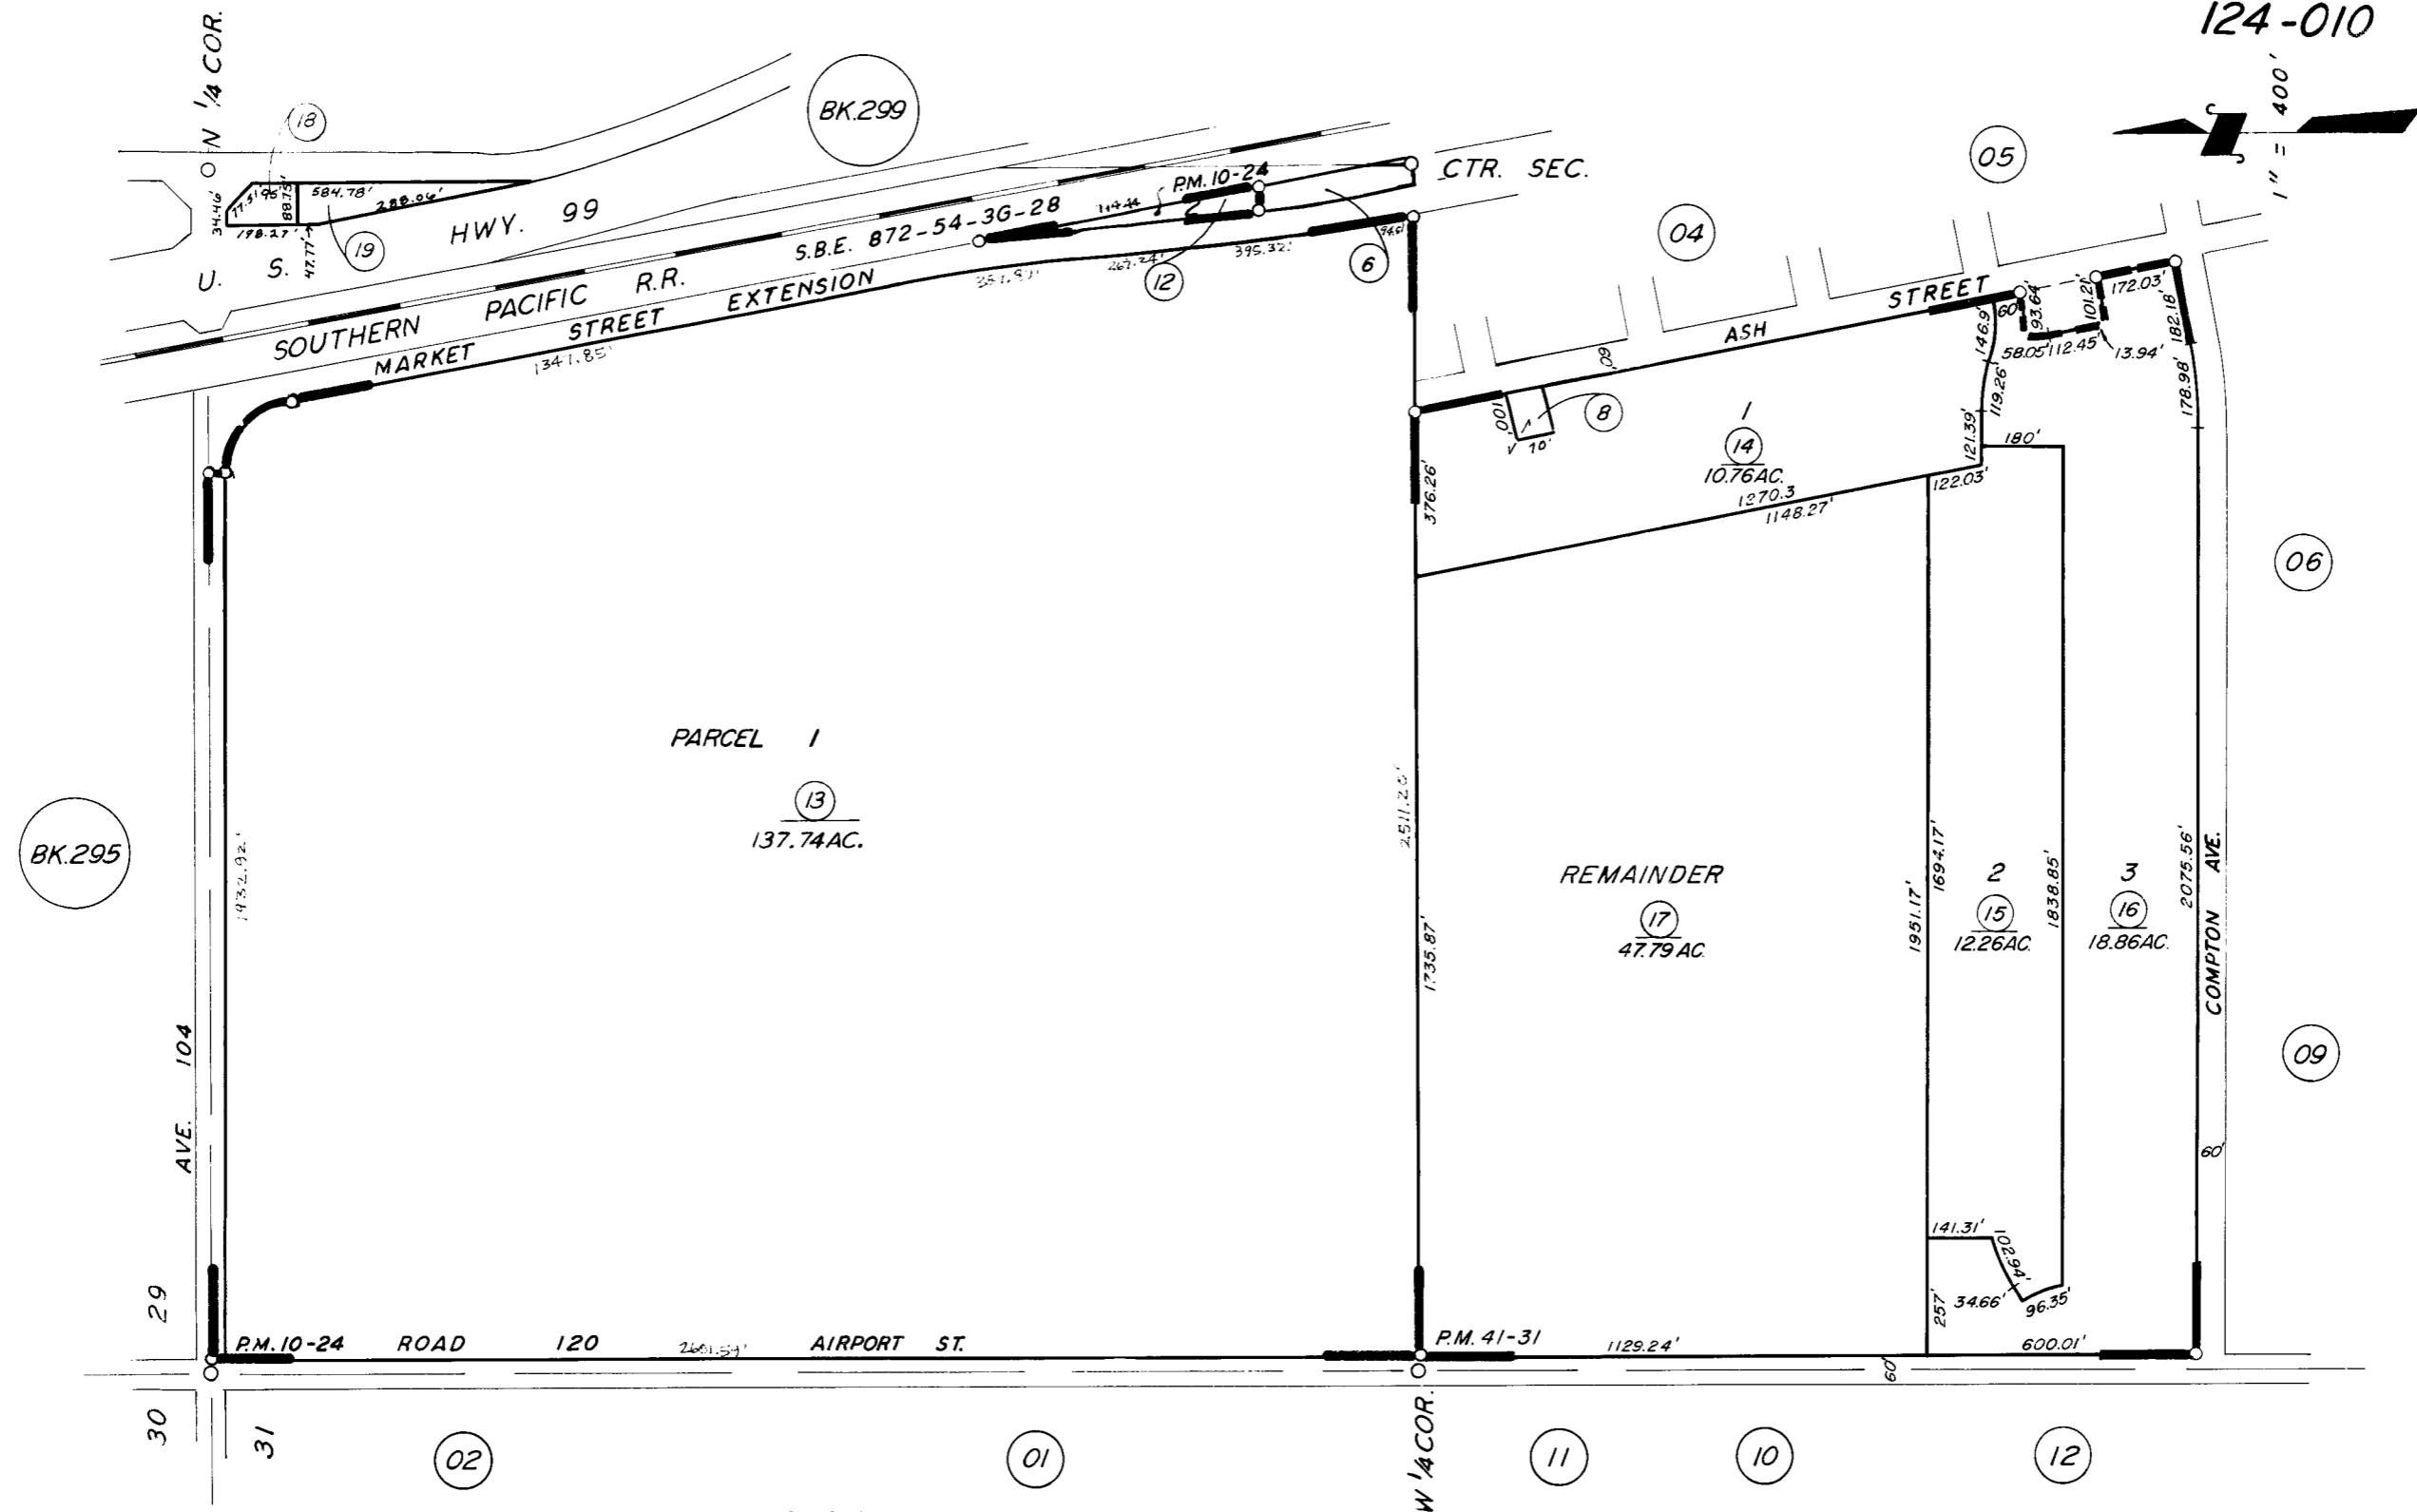

TAX CODE AREA **298-03**
 124-001 124-013
 124-010 124-017
 124-018

BK.295

PARCEL 1
 137.74 AC.

REMAINDER
 47.79 AC.

2
 12.26 AC.

3
 18.86 AC.

14
 10.76 AC.

PARCEL MAP 923 P.M. 10-24
 PARCEL MAP 4027 P.M. 41-31

ASSESSOR'S MAPS BK. 298, PG. 03.
 COUNTY OF TULARE, CALIF.

NOTE — ASSESSOR'S BLOCK NUMBERS SHOWN IN ELLIPSES
 ASSESSOR'S PARCEL NUMBERS SHOWN IN CIRCLES