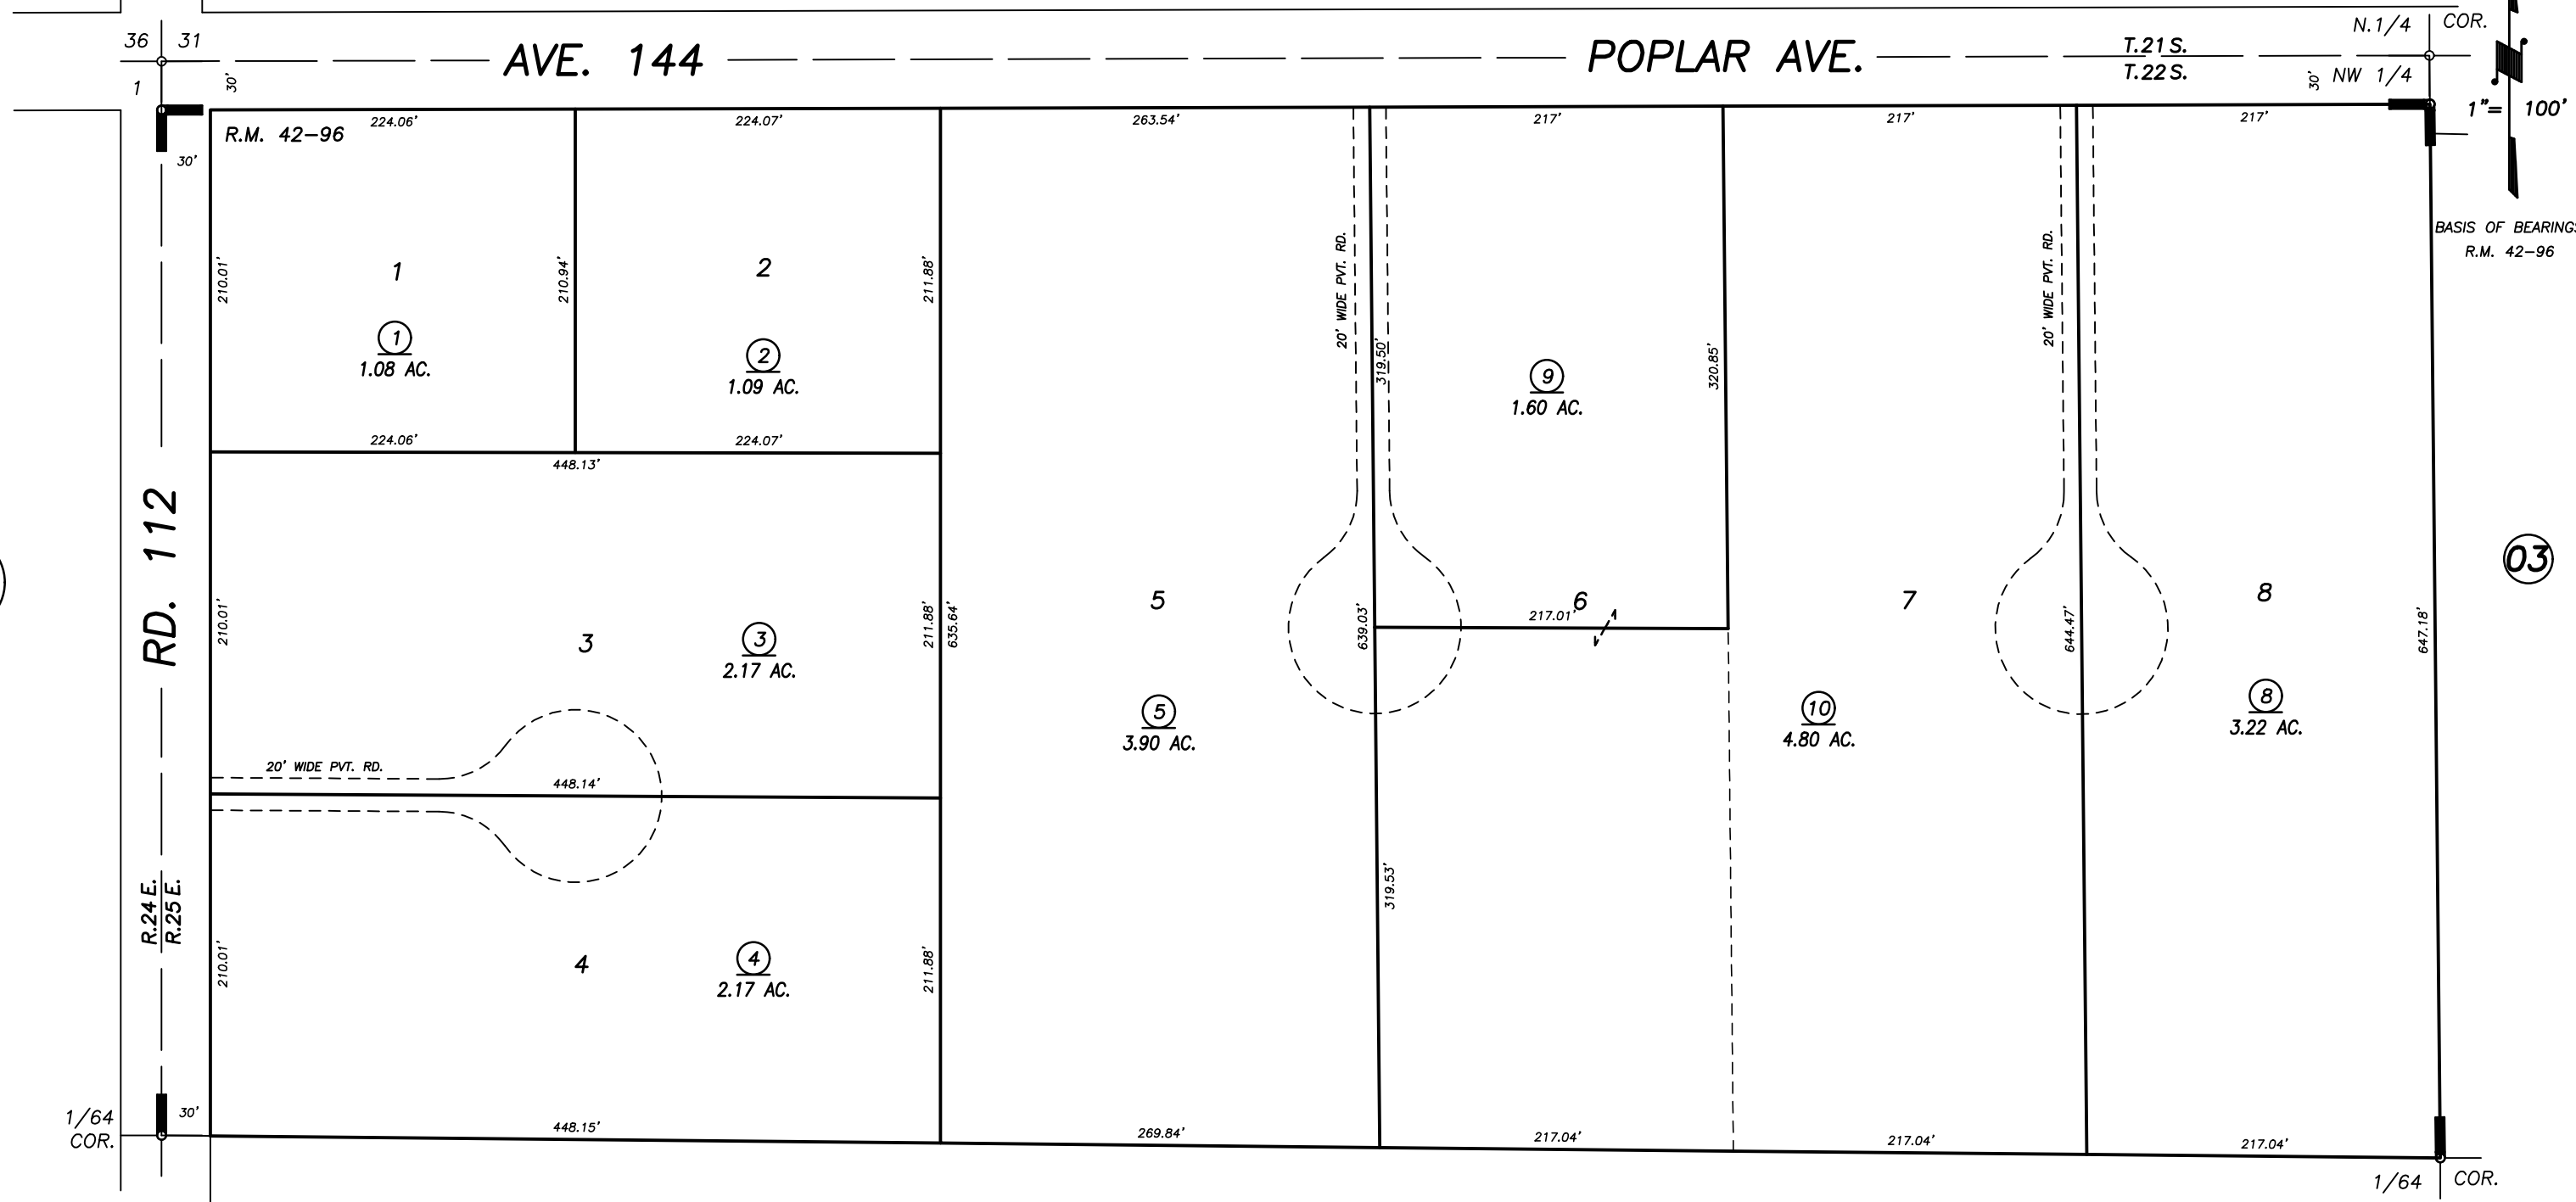

DISCLAIMER
THIS MAP WAS PREPARED FOR LOCAL PROPERTY ASSESSMENT PURPOSES ONLY AND THE PARCELS SHOWN HEREON MAY NOT COMPLY WITH STATE AND LOCAL SUBDIVISION ORDINANCES, AND NO LIABILITY IS ASSUMED FOR THE USE OF THE INFORMATION SHOWN HEREON. R & T CODE SEC. 327, 408.3, ETC.

Bk.
230

Bk.
293

03

03

POR. TRACT NO. 782, R.M. 42-96

VICINITY OF TIPTON
ASSESSOR'S MAPS BK. 300 , PG. 33
COUNTY OF TULARE, CALIFORNIA, U.S.A.

NOTE: Assessor's Parcel Numbers Shown in Circles (1) (123)
Assessor's Block Numbers Shown in Ellipses