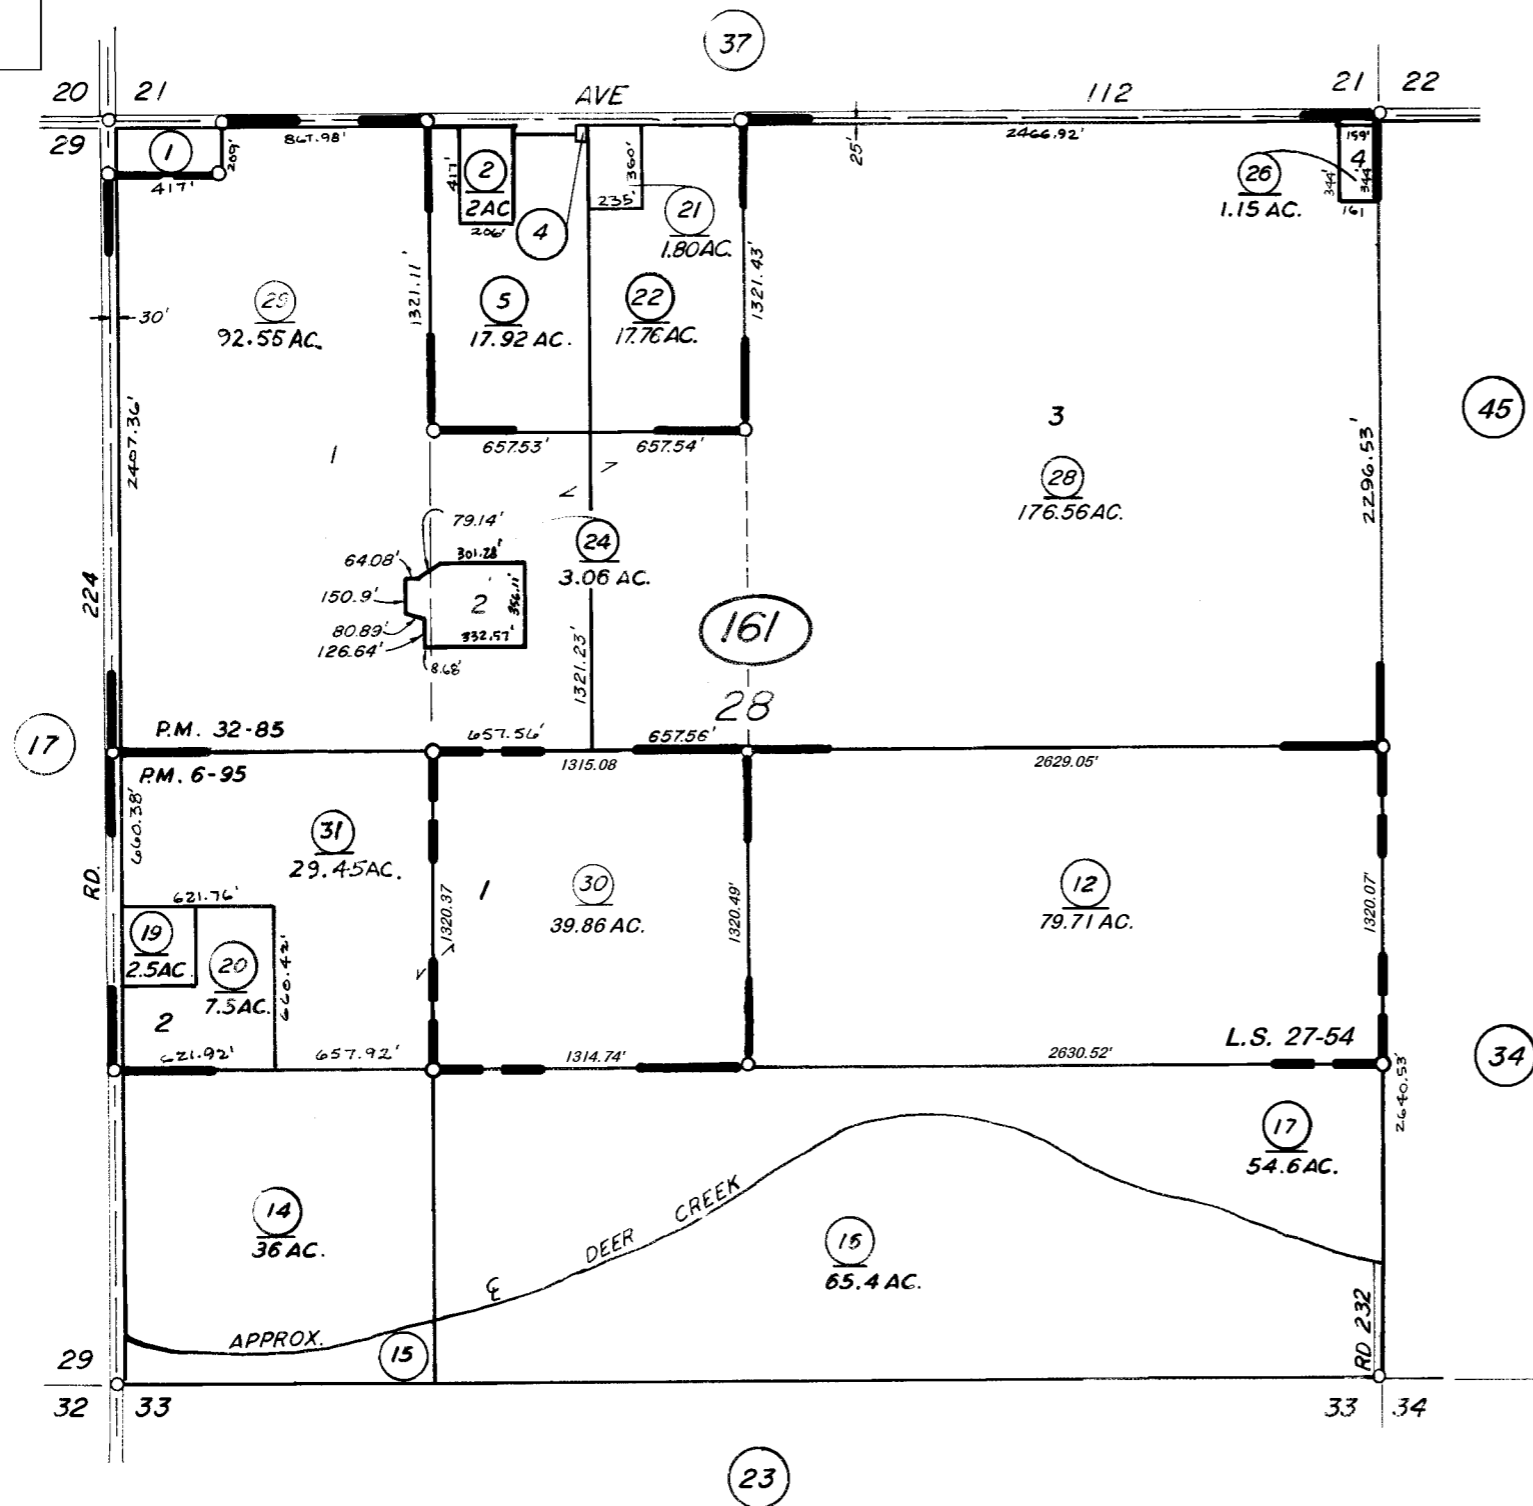

DISCLAIMER

THIS MAP WAS PREPARED FOR LOCAL PROPERTY ASSESSMENT PURPOSES ONLY. THE PARCELS SHOWN HEREON MAY NOT COMPLY WITH STATE AND LOCAL SUBDIVISION ORDINANCES. NO LIABILITY IS ASSUMED FOR THE USE OF THE INFORMATION HEREON.

REVISED: 08/22/2007
REASON: 2005-0058631
CAD TECH: MLC

N 1/2 SEC. 27 & SEC. 28, T. 22 S., R. 27 E., M. D. B. & M.

TAX CODE AREA 302-16

094-000
144-001

POR. CAMPO VERDE COLONY R.M. 7-43
 PARCEL MAP 595 P.M. 6-95
 PARCEL MAP 3184 P.M. 32-85
 RECORD OF SURVEY L.S. 27-54

ASSESSOR'S MAPS BK. 302 PG. 16
 COUNTY OF TULARE, CALIF.

NOTE—ASSESSOR'S BLOCK NUMBERS SHOWN IN ELLIPSES
 ASSESSOR'S PARCEL NUMBERS SHOWN IN CIRCLES