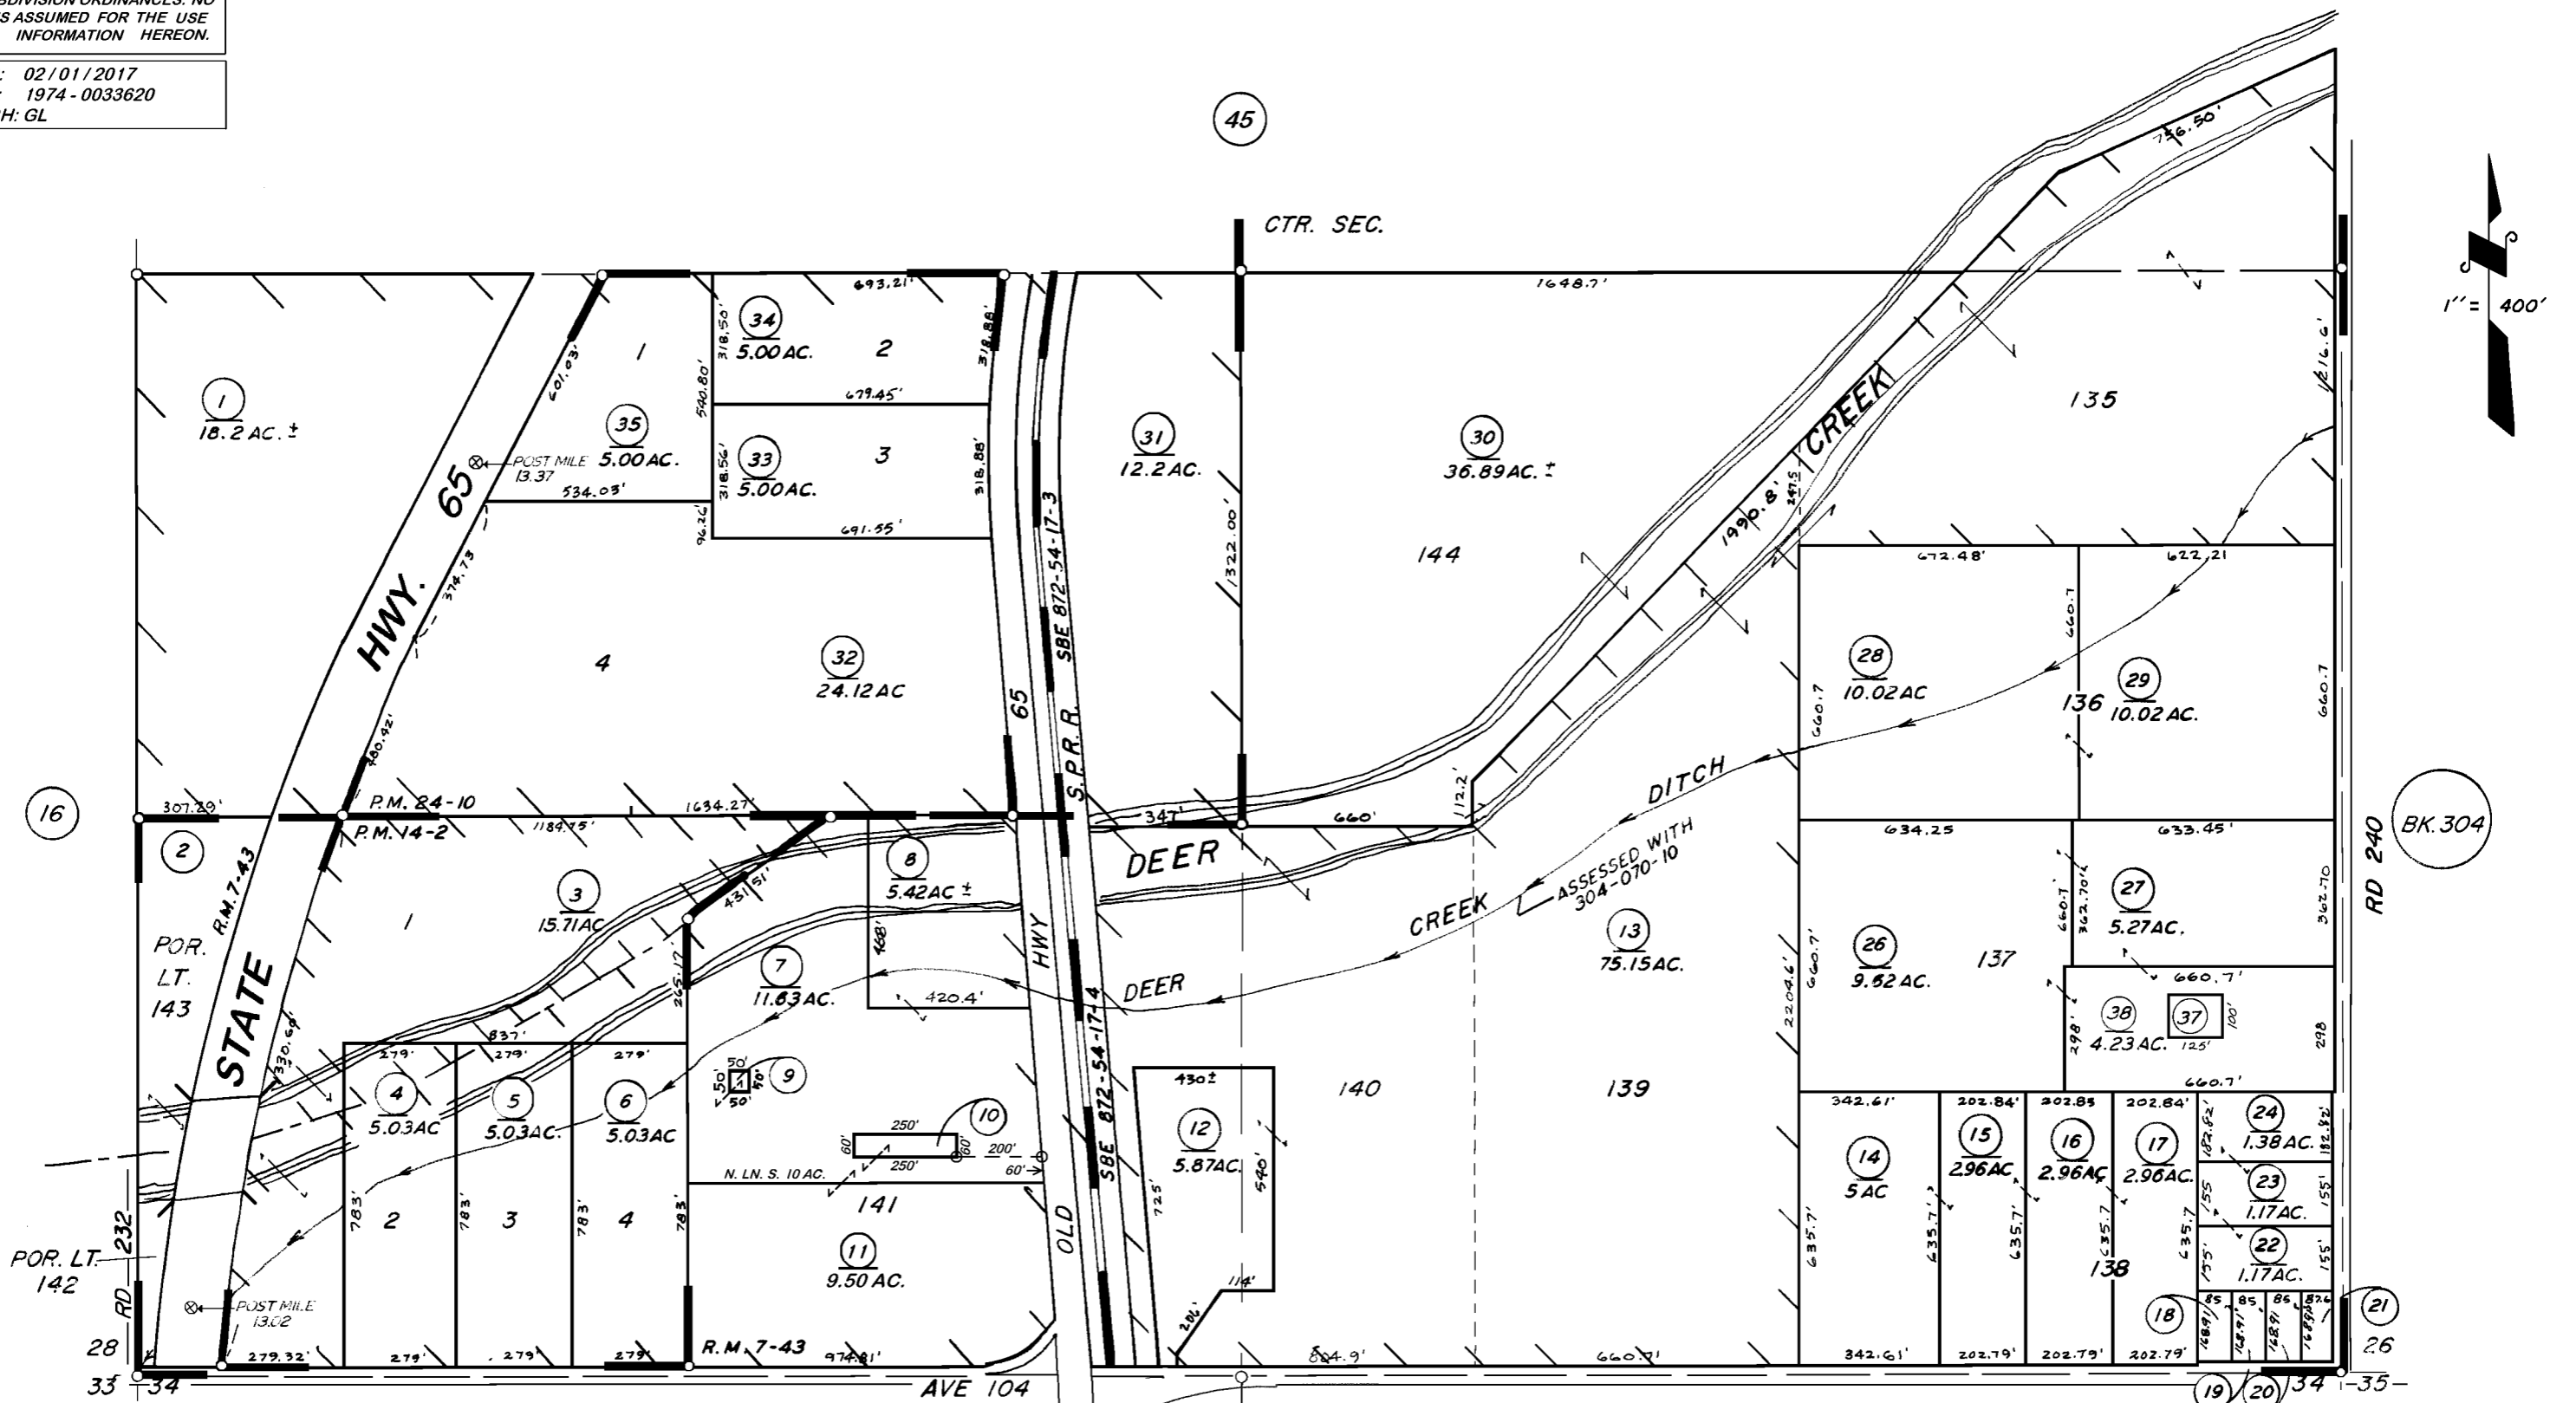

DISCLAIMER

THIS MAP WAS PREPARED FOR LOCAL PROPERTY ASSESSMENT PURPOSES ONLY. THE PARCELS SHOWN HEREON MAY NOT COMPLY WITH STATE AND LOCAL SUBDIVISION ORDINANCES. NO LIABILITY IS ASSUMED FOR THE USE OF THE INFORMATION HEREON.

REVISED: 02/01/2017
 REASON: 1974-0033620
 CAD TECH: GL

POR. CAMPO VERDE COLONY, R.M. 7-43
 PARCEL MAP 1301, P.M. 14-2
 PARCEL MAP 2309, P.M. 24-10
 POR. RECORD OF SURVEY, L.S. 26-26 (STATE HWY. 65)

VICINITY OF TERRA BELLA
 ASSESSOR'S MAPS BK. 302 PG. 34
 COUNTY OF TULARE, CALIF.

NOTE — ASSESSOR'S BLOCK NUMBERS SHOWN IN ELLIPSES
 ASSESSOR'S PARCEL NUMBERS SHOWN IN CIRCLES