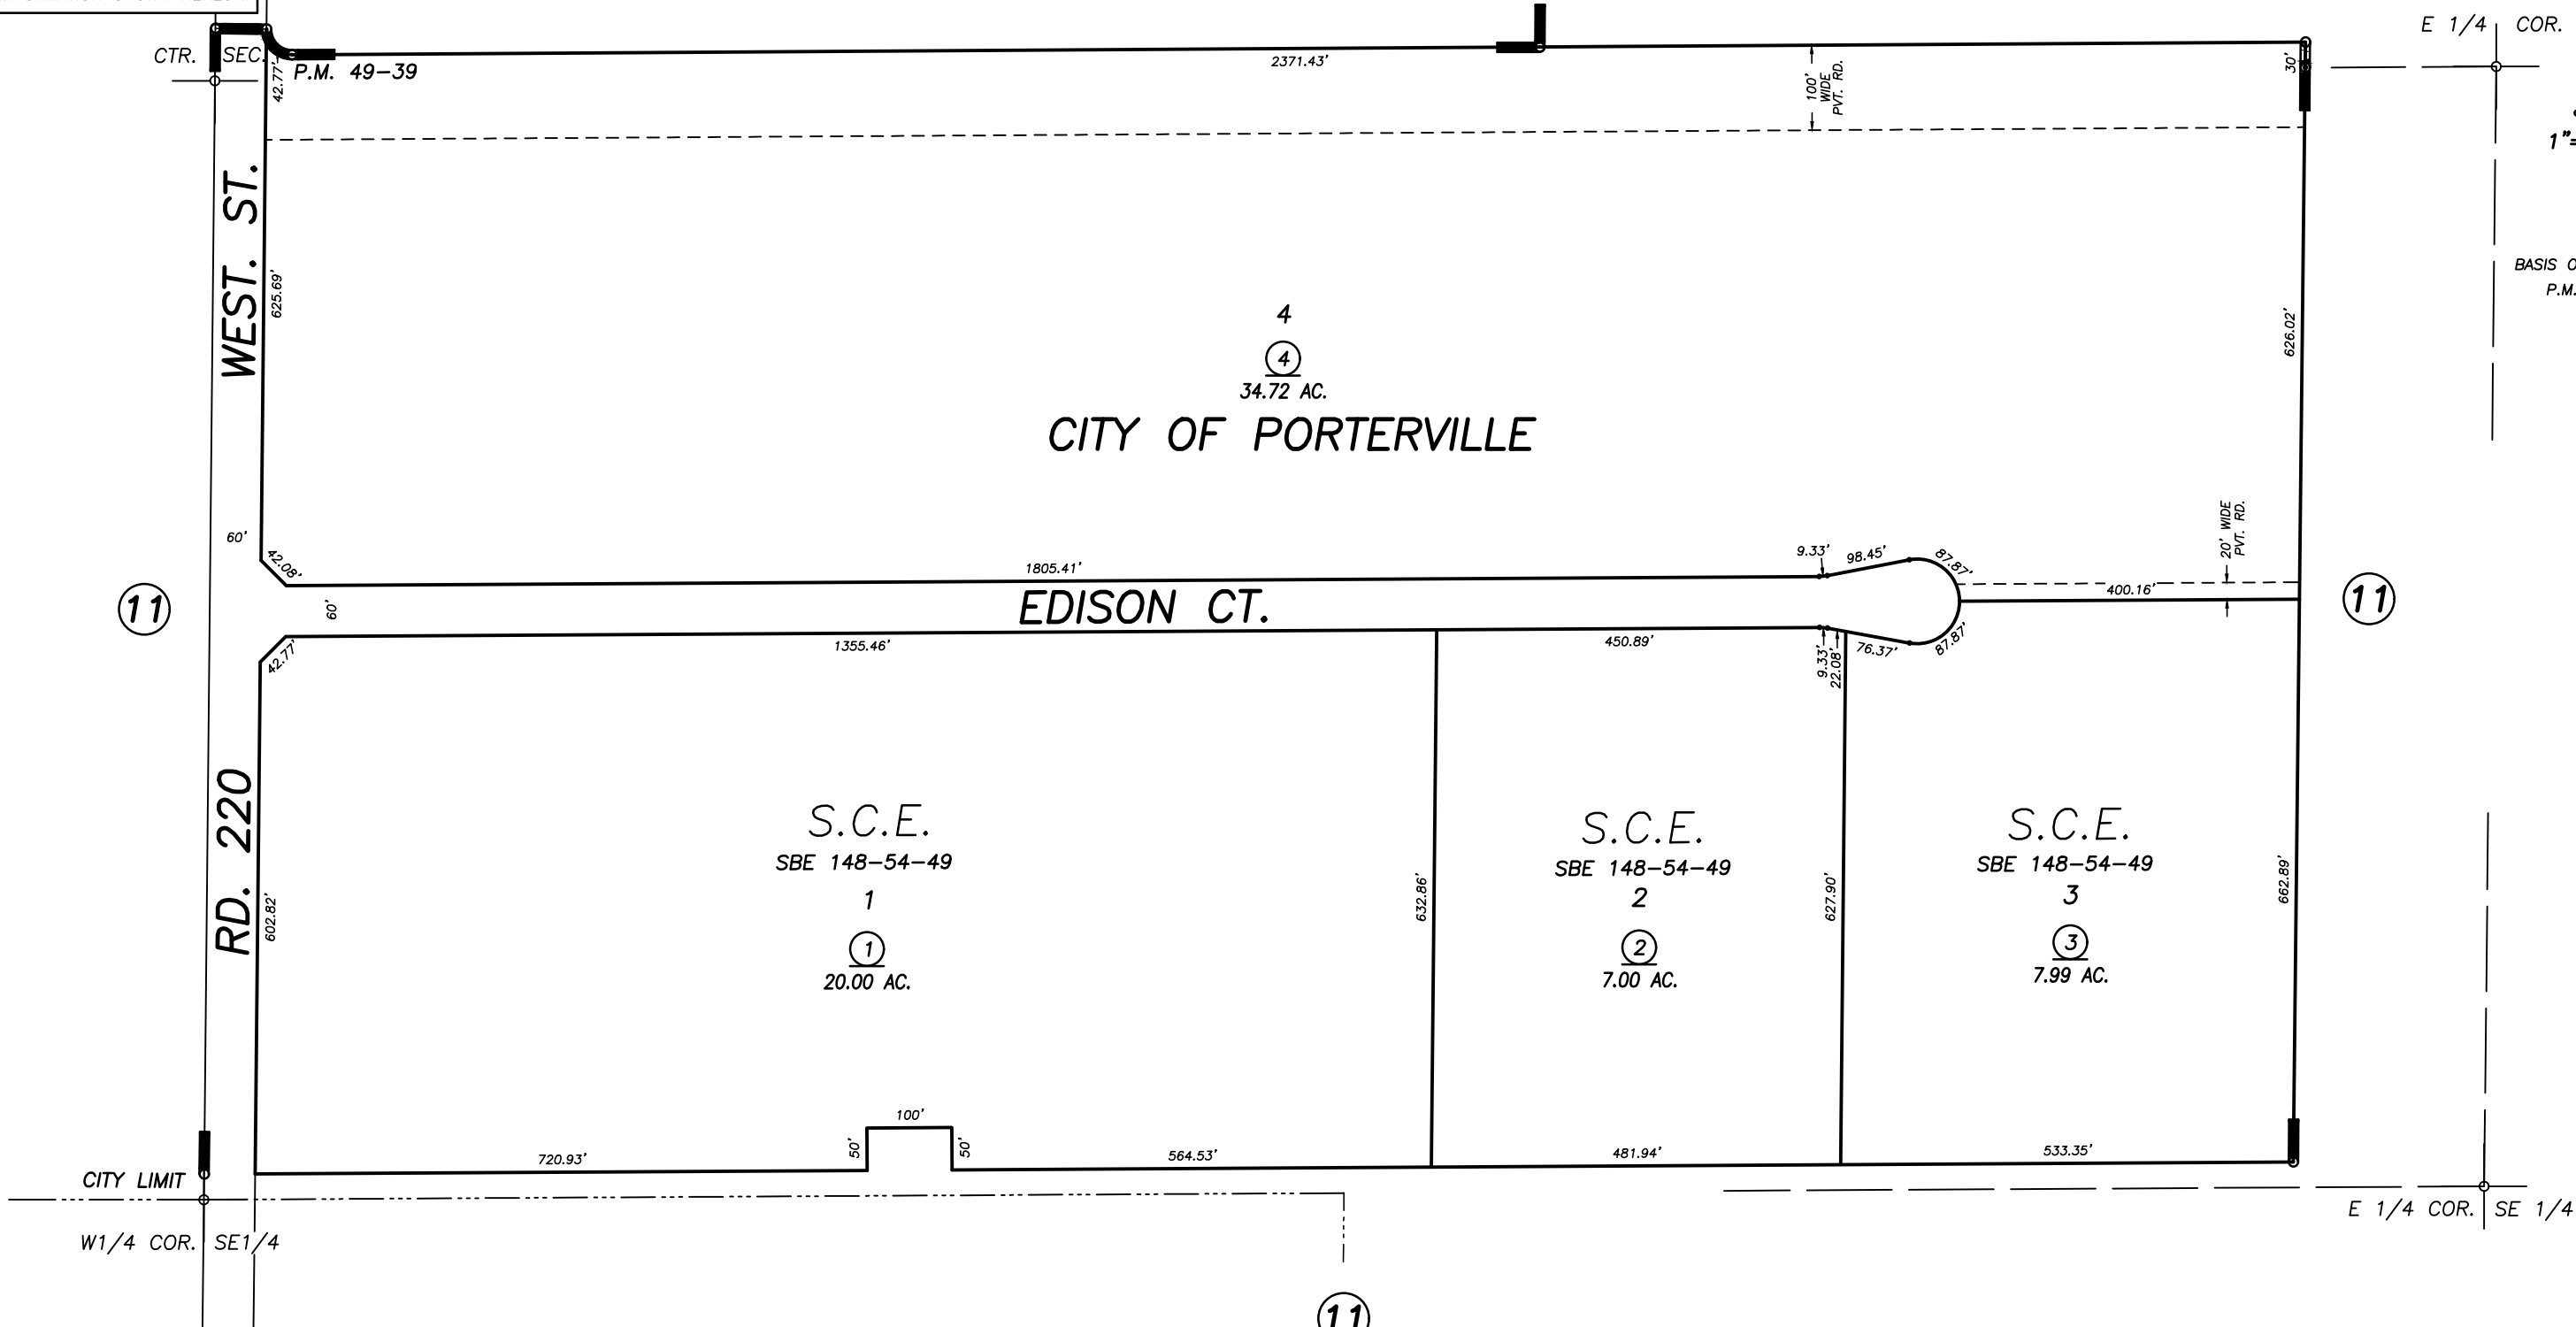

BASIS OF BEARINGS:
P.M. 49-39

POR. PARCEL MAP NO. 4834, P.M. 49-39

CITY OF PORTERVILLE
ASSESSOR'S MAPS BK. 302 , PG. 47
COUNTY OF TULARE, CALIFORNIA, U.S.A.

NOTE: Assessor's Parcel Numbers Shown in Circles (1) (2) (3) (4)
Assessor's Block Numbers Shown in Elipses (11) (123)