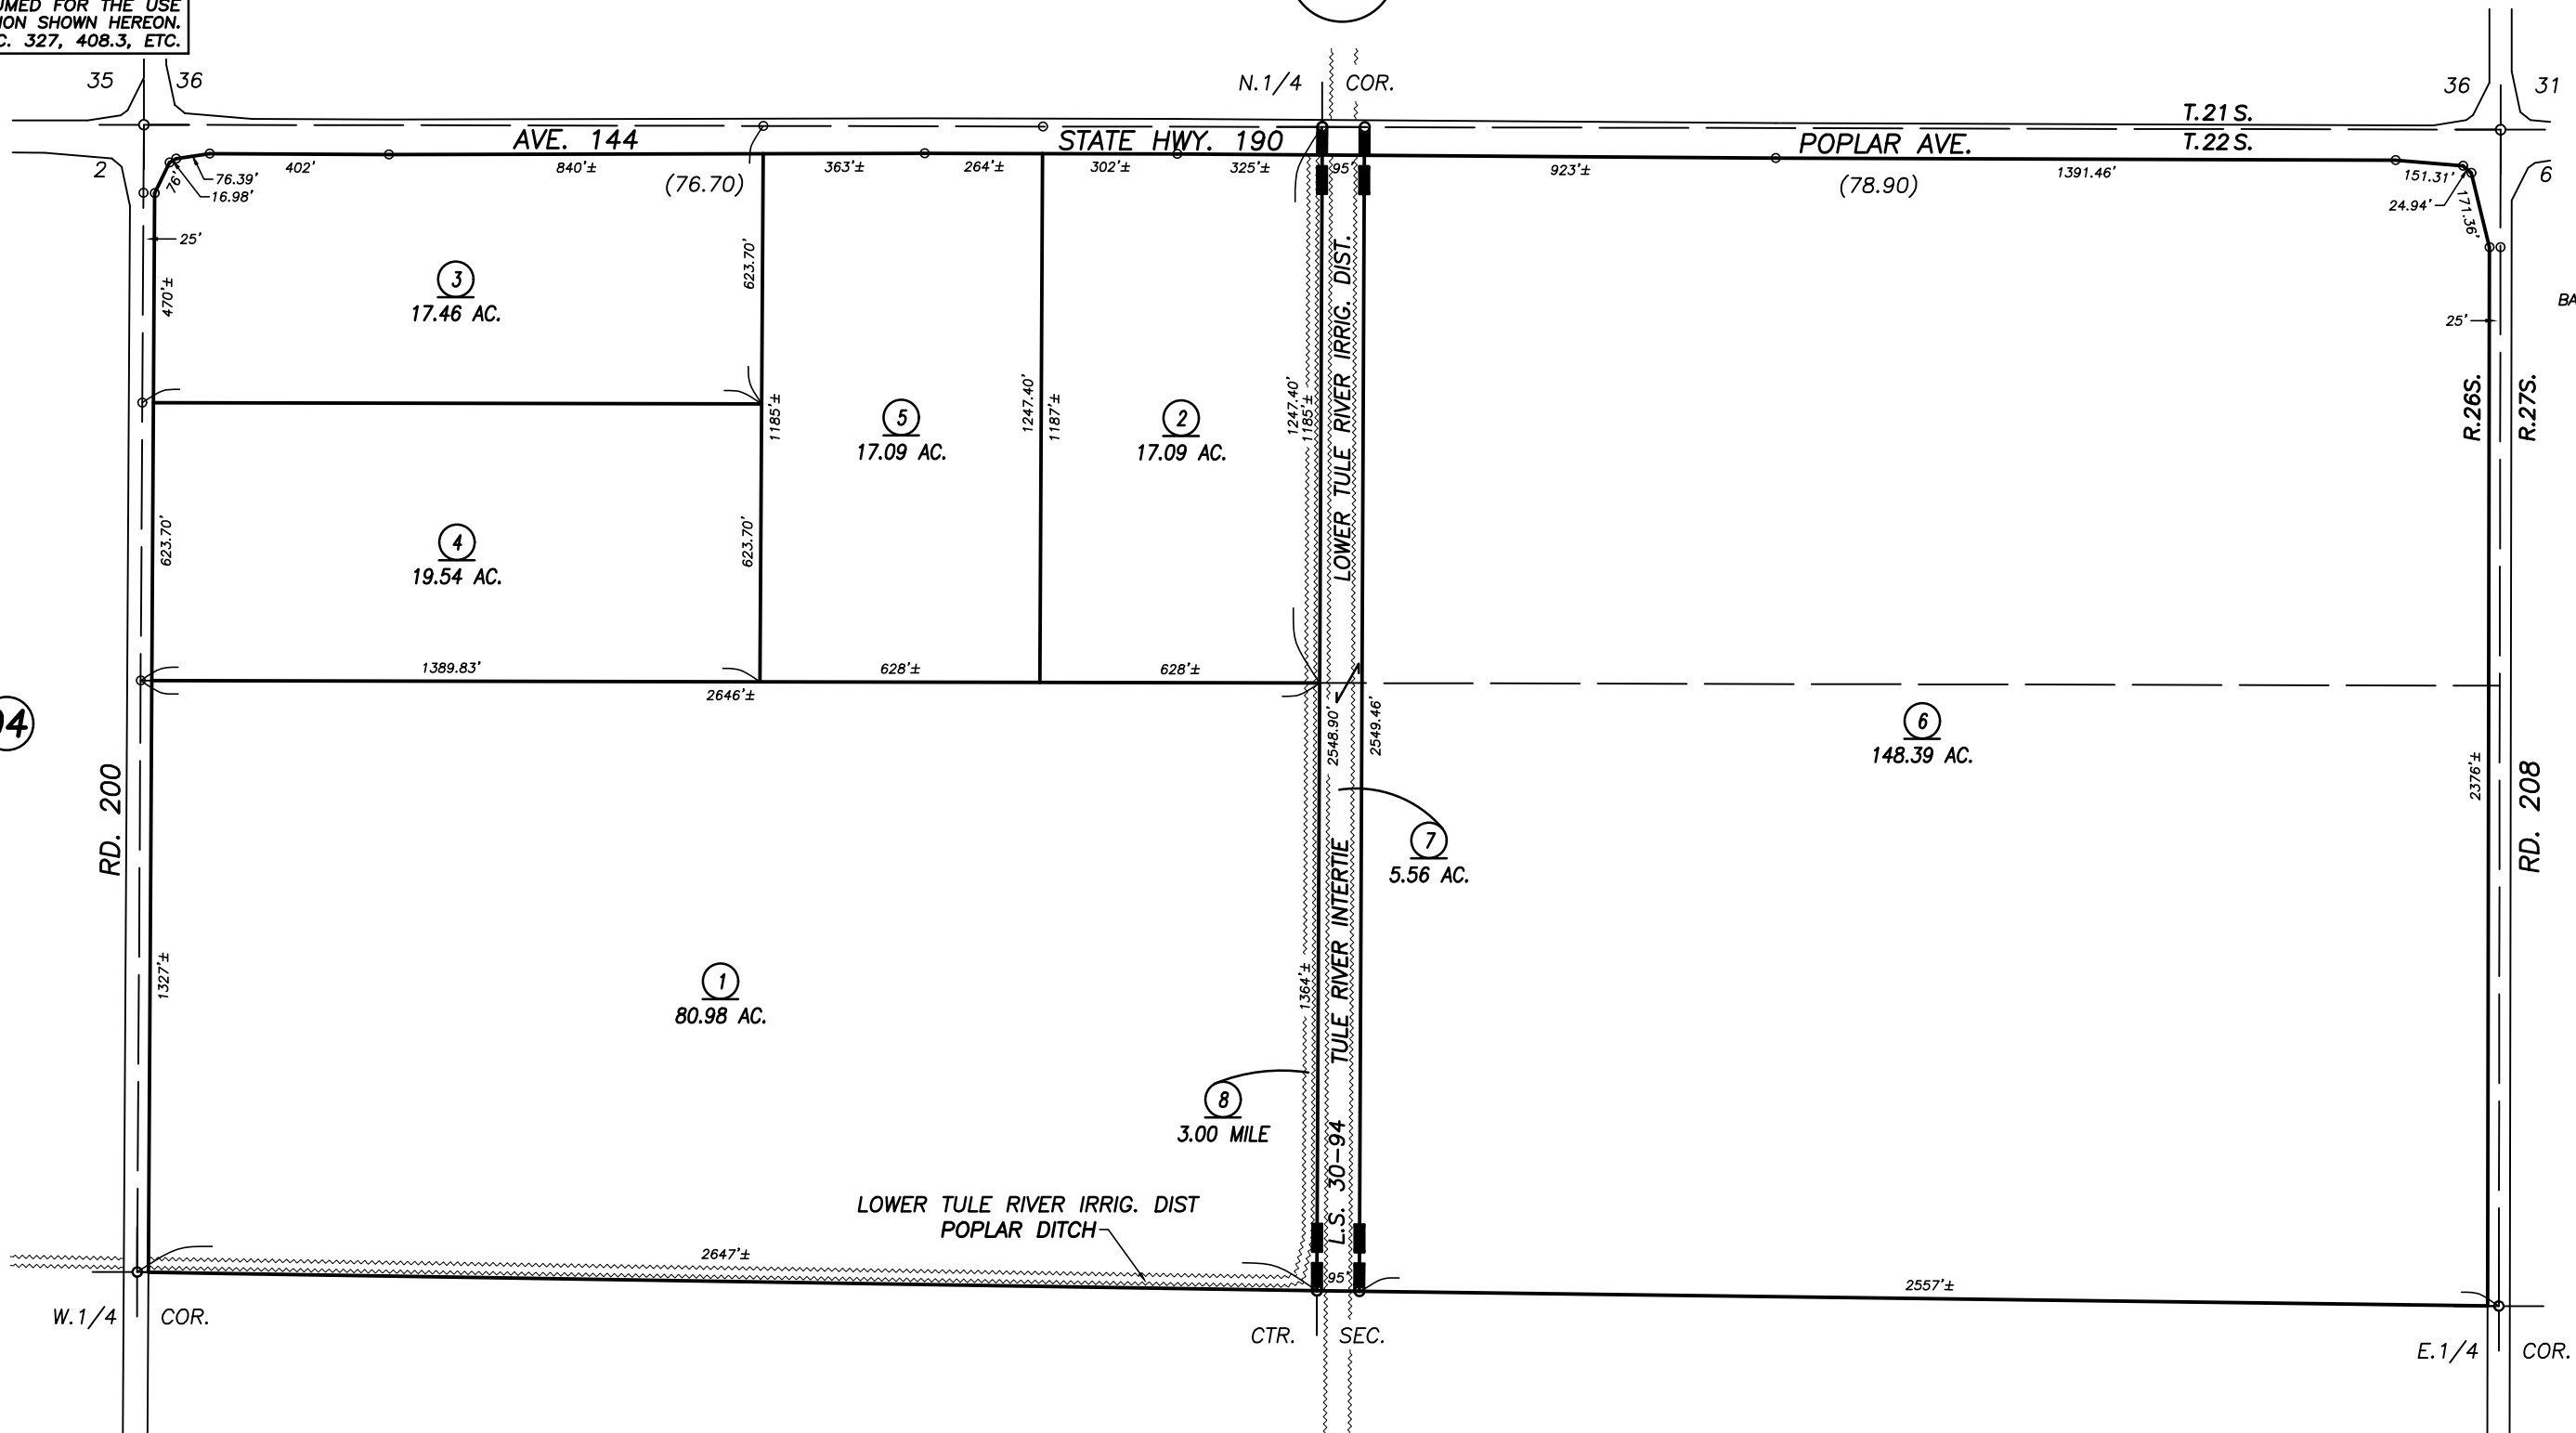

**DISCLAIMER**  
THIS MAP WAS PREPARED FOR LOCAL PROPERTY ASSESSMENT PURPOSES ONLY AND THE PARCELS SHOWN HEREON MAY NOT COMPLY WITH STATE AND LOCAL SUBDIVISION ORDINANCES, AND NO LIABILITY IS ASSUMED FOR THE USE OF THE INFORMATION SHOWN HEREON. R & T CODE SEC. 327, 408.3, ETC.

Bk.  
236

POR. RECORD OF SURVEY, L.S. 30-94

VICINITY OF PORTERVILLE  
ASSESSOR'S MAPS BK. 302 , PG. 50  
COUNTY OF TULARE, CALIFORNIA, U.S.A.