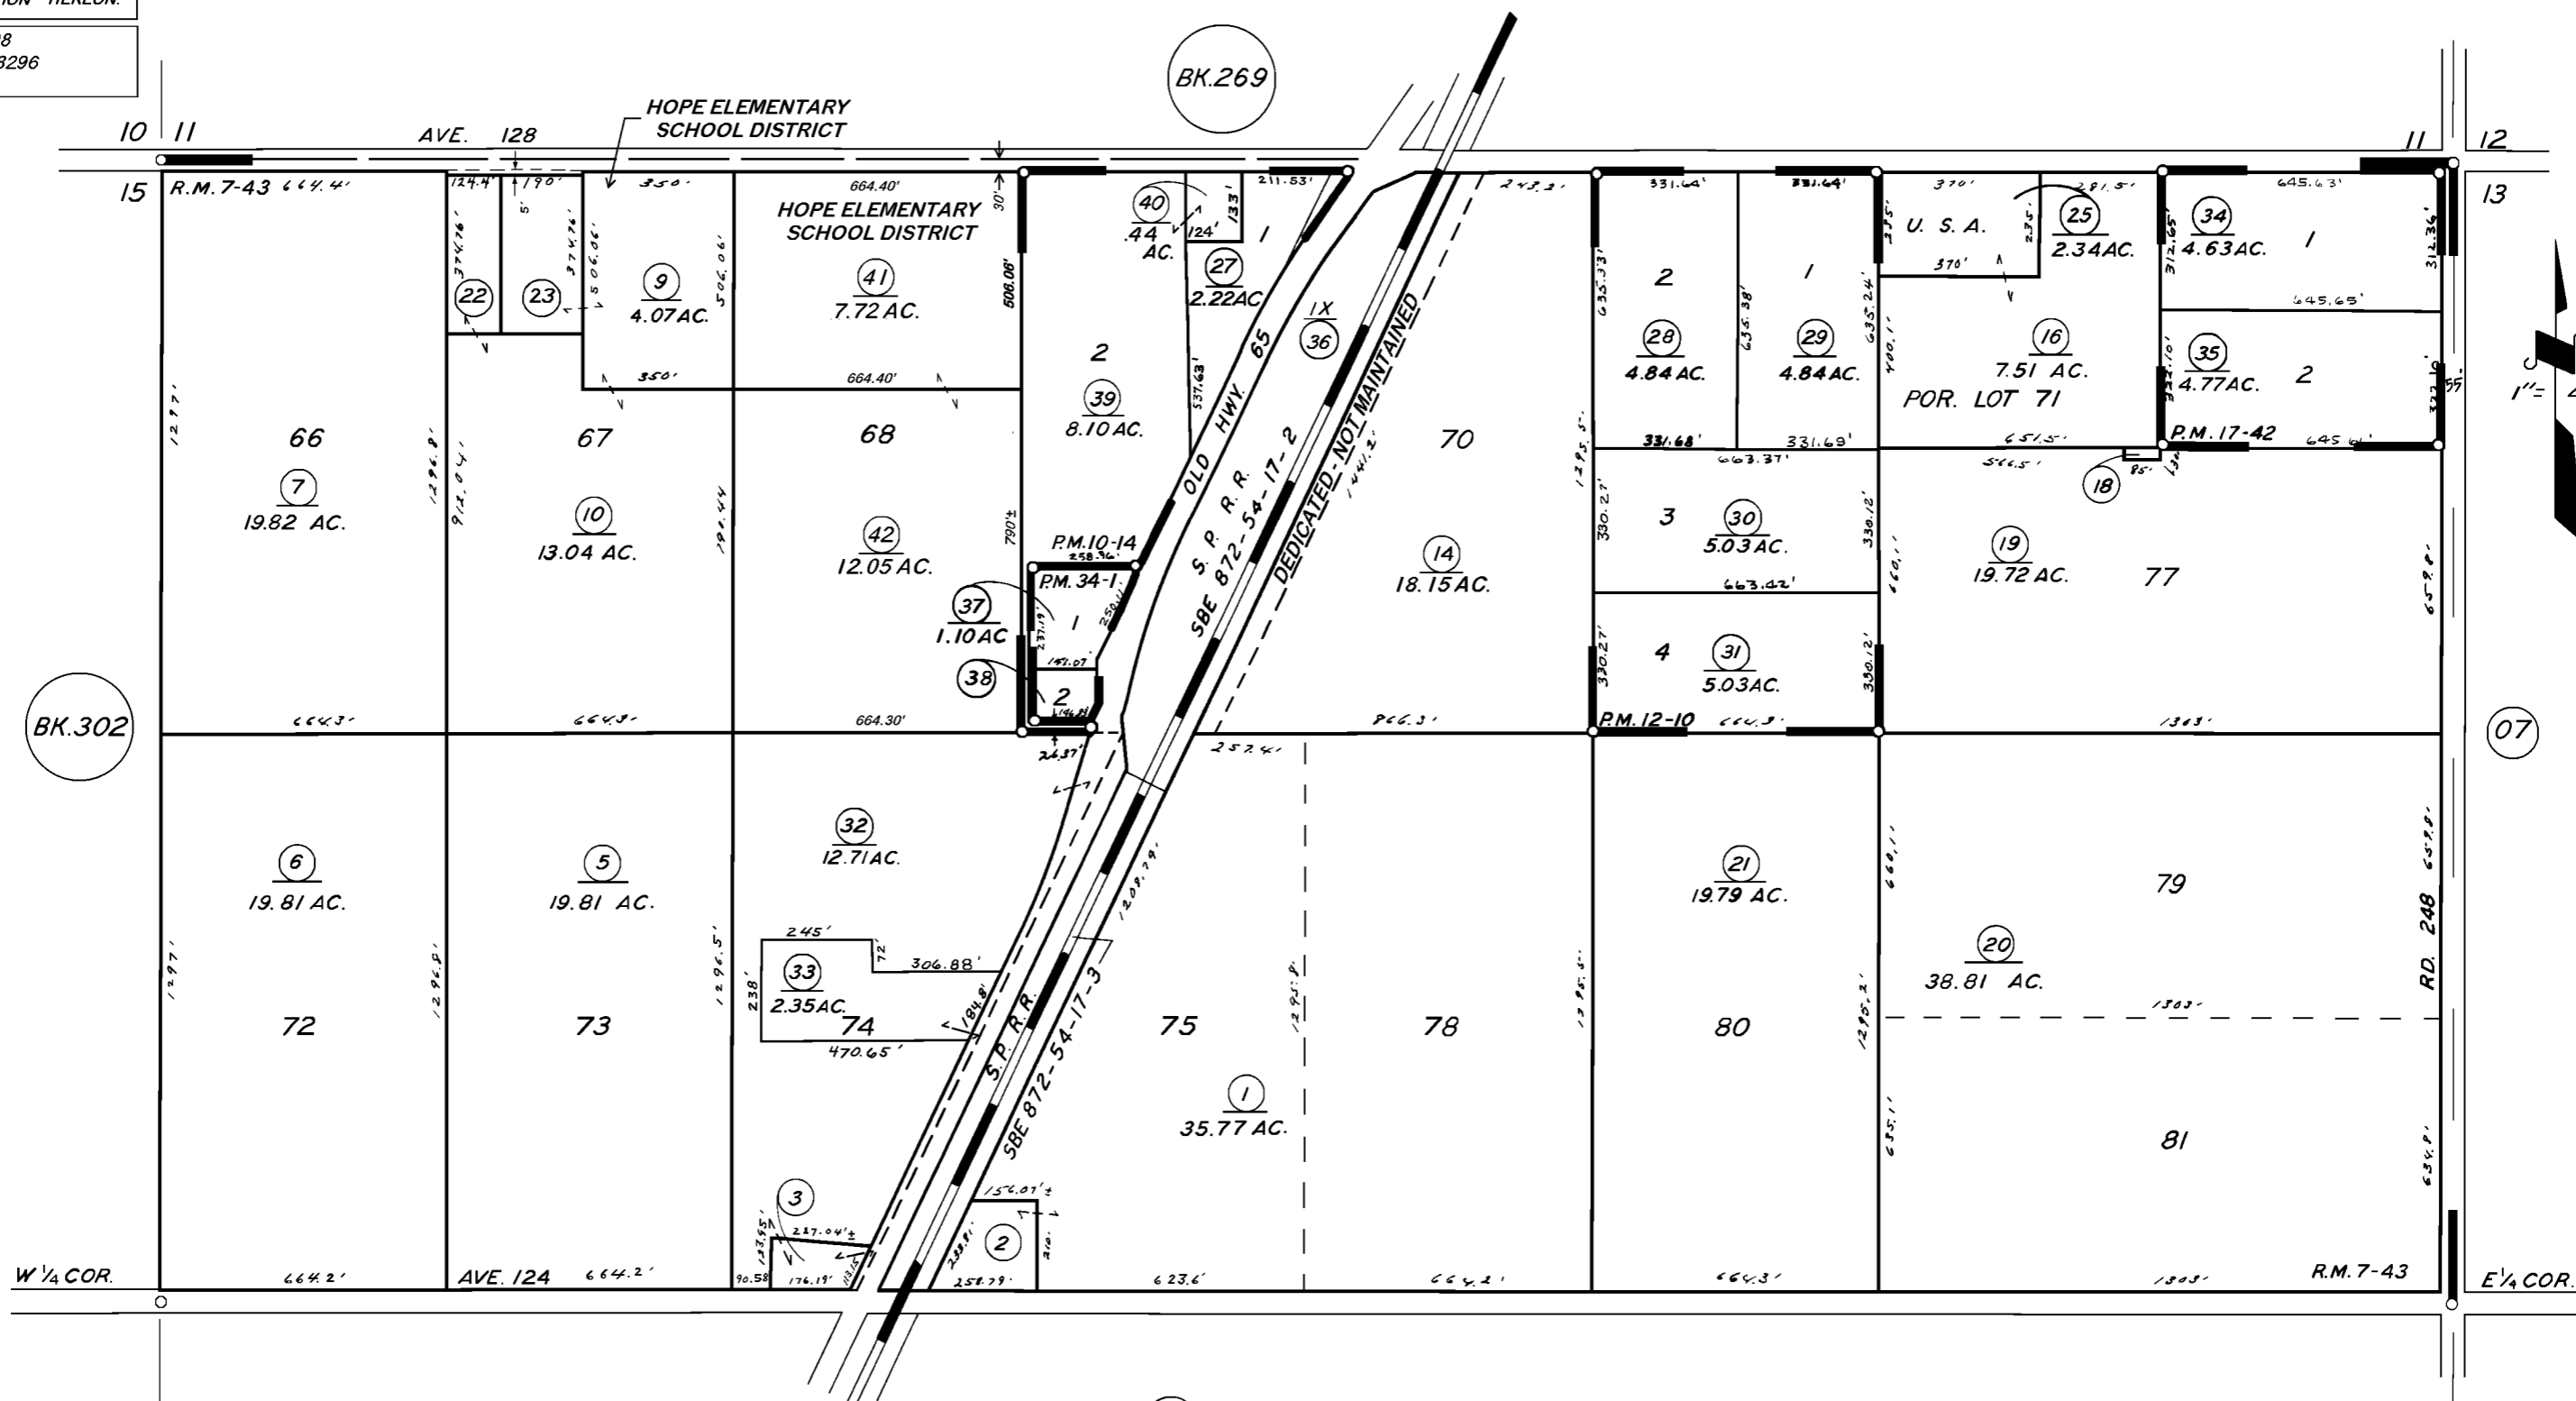

DISCLAIMER

THIS MAP WAS PREPARED FOR LOCAL PROPERTY ASSESSMENT PURPOSES ONLY. THE PARCELS SHOWN HEREON MAY NOT COMPLY WITH STATE AND LOCAL SUBDIVISION ORDINANCES. NO LIABILITY IS ASSUMED FOR THE USE OF THE INFORMATION HEREON.

REVISED: 09/25/2008
REASON: 2006-0028296
CAD TECH: CBT

N 1/2 SEC. 14 T.22S., R.27E., M.D.B. & M.

TAX CODE AREA
094-000

303-06

POR. CAMPO VERDE COLONY,
 PARCEL MAP 913,
 PARCEL MAP 1109,
 PARCEL MAP 1641,
 PARCEL MAP 3299,
 R.M. 7-43
 P.M. 10-14
 P.M. 12-10
 P.M. 17-42
 P.M. 34-1

ASSESSOR'S MAPS BK. 303, PG. 06
 COUNTY OF TULARE, CALIF.

NOTE — ASSESSOR'S BLOCK NUMBERS SHOWN IN ELLIPSES
 ASSESSOR'S PARCEL NUMBERS SHOWN IN CIRCLES