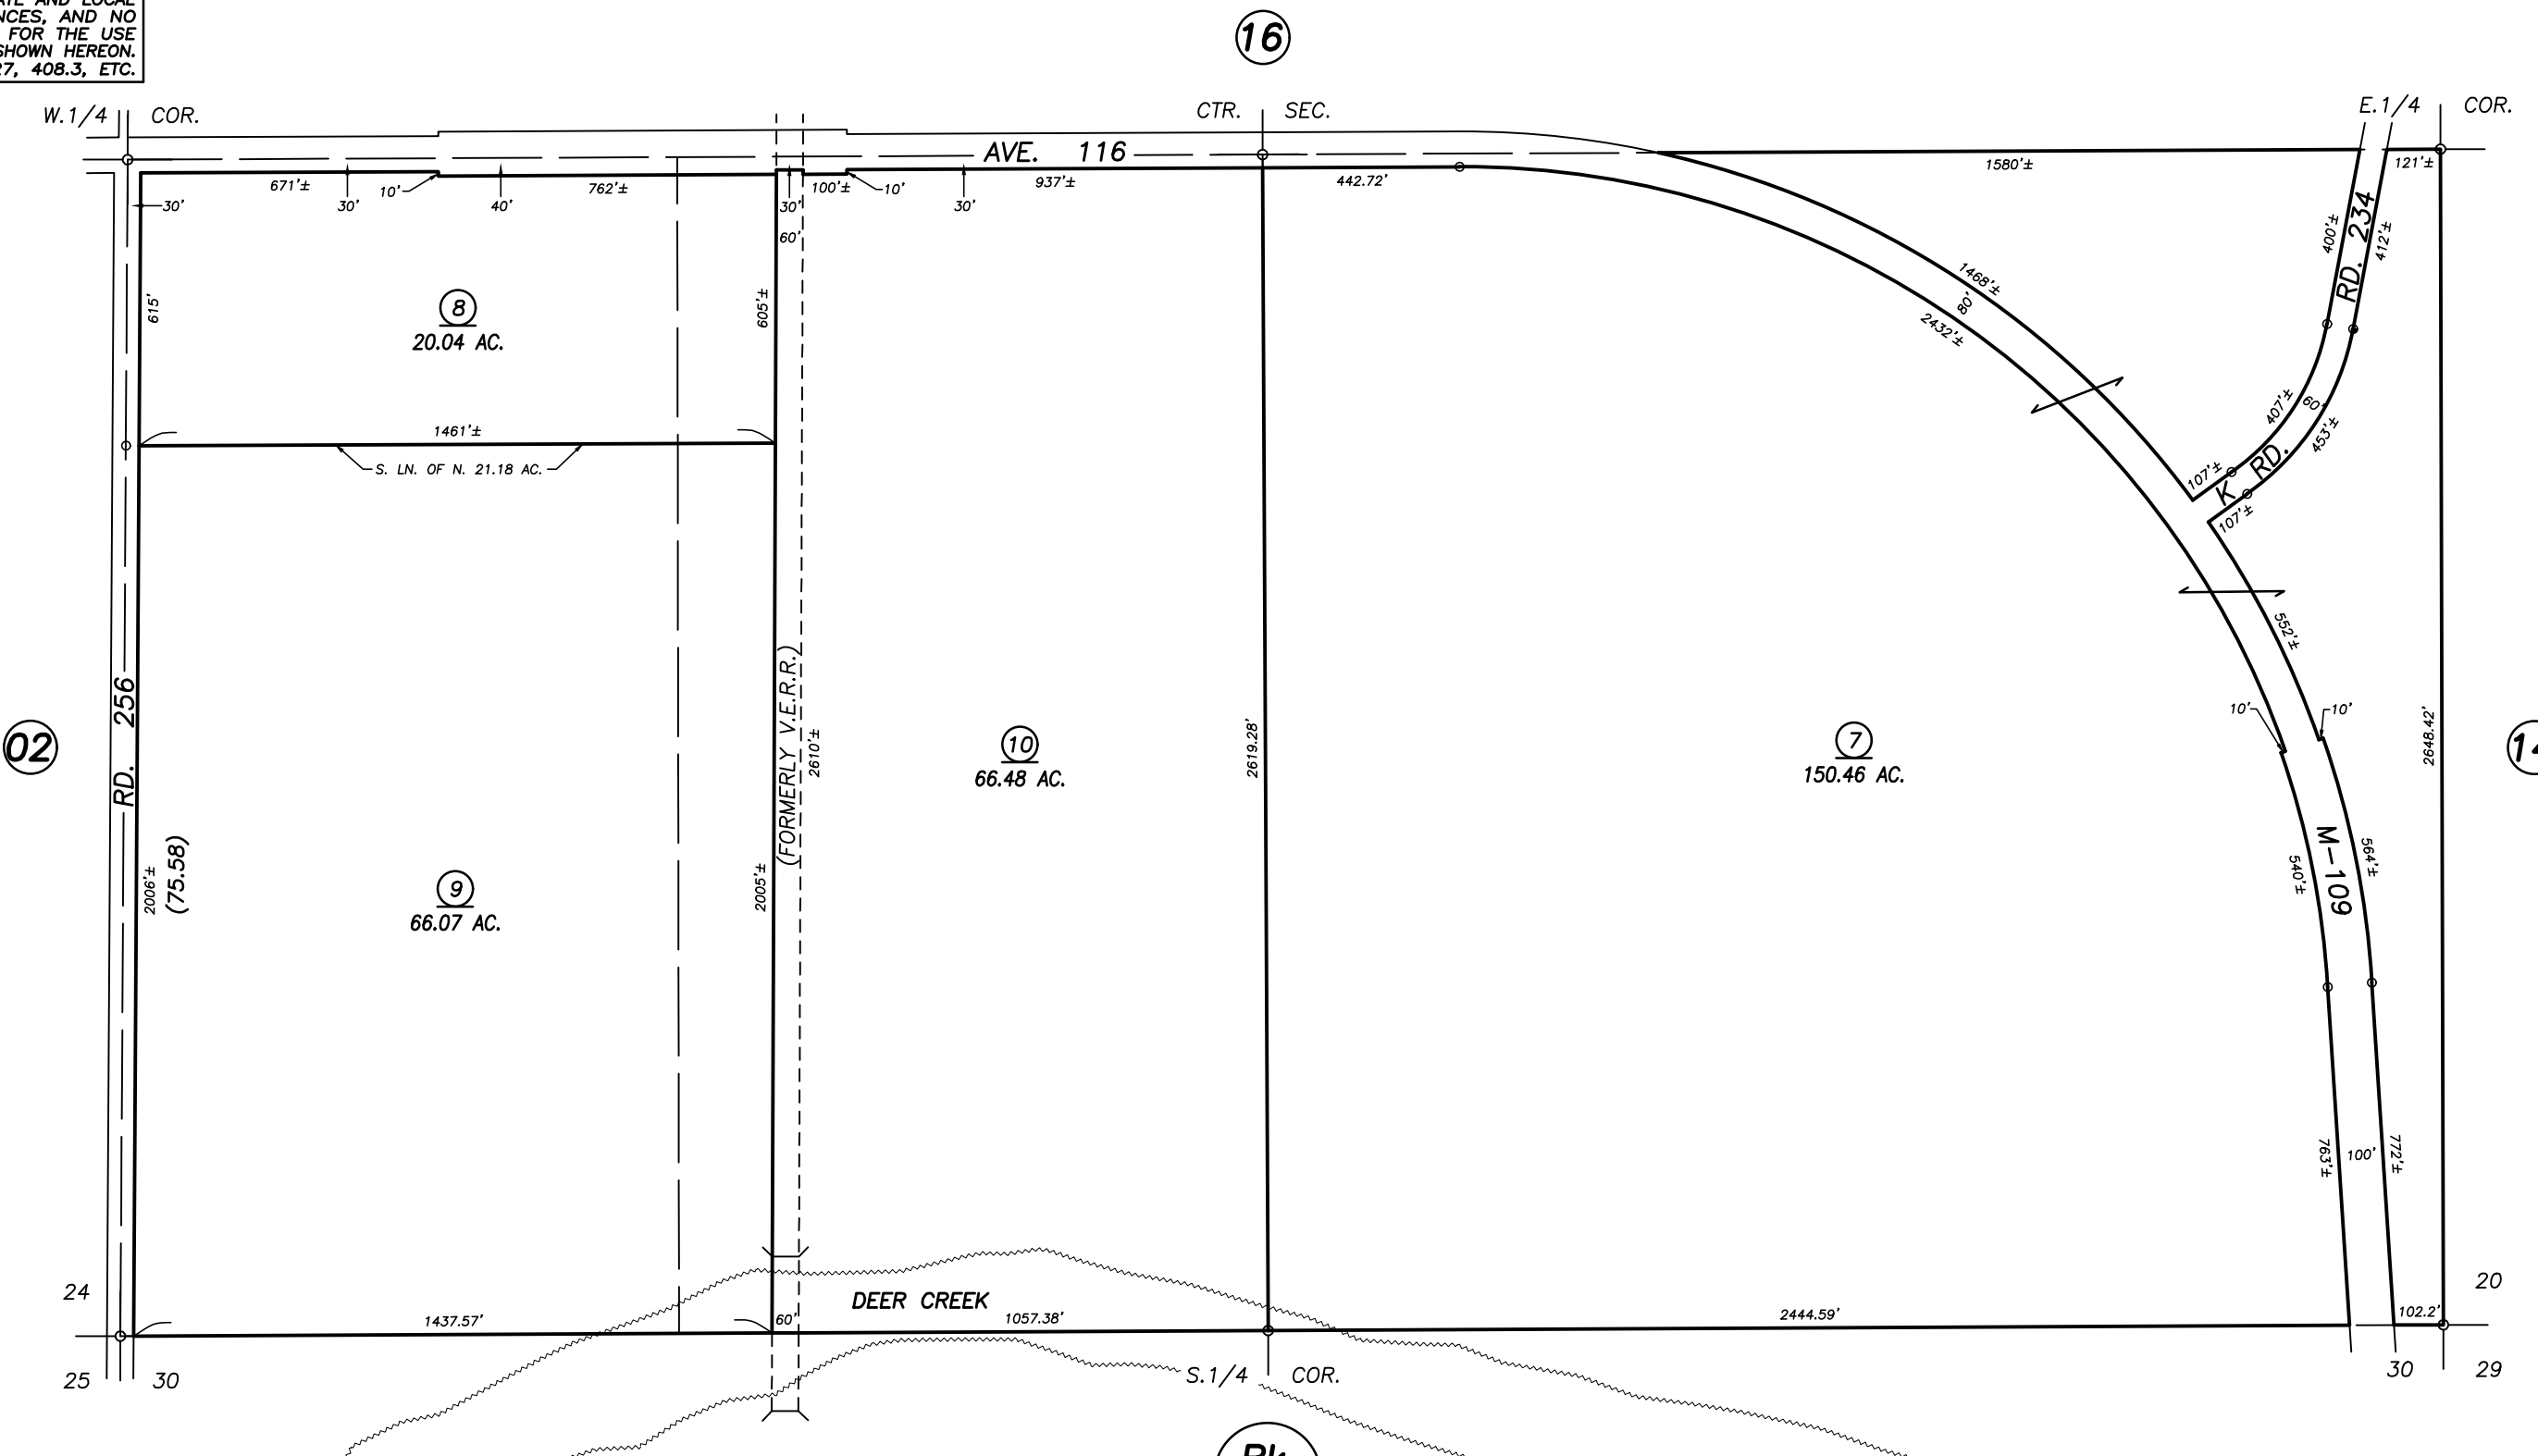

**DISCLAIMER**  
THIS MAP WAS PREPARED FOR LOCAL PROPERTY ASSESSMENT PURPOSES ONLY AND THE PARCELS SHOWN HEREON MAY NOT COMPLY WITH STATE AND LOCAL SUBDIVISION ORDINANCES, AND NO LIABILITY IS ASSUMED FOR THE USE OF THE INFORMATION SHOWN HEREON. R & T CODE SEC. 327, 408.3, ETC.

**Bk. 304**

VICINITY OF TERRA BELLA  
ASSESSOR'S MAPS BK. 303 , PG. 15  
COUNTY OF TULARE, CALIFORNIA, U.S.A.