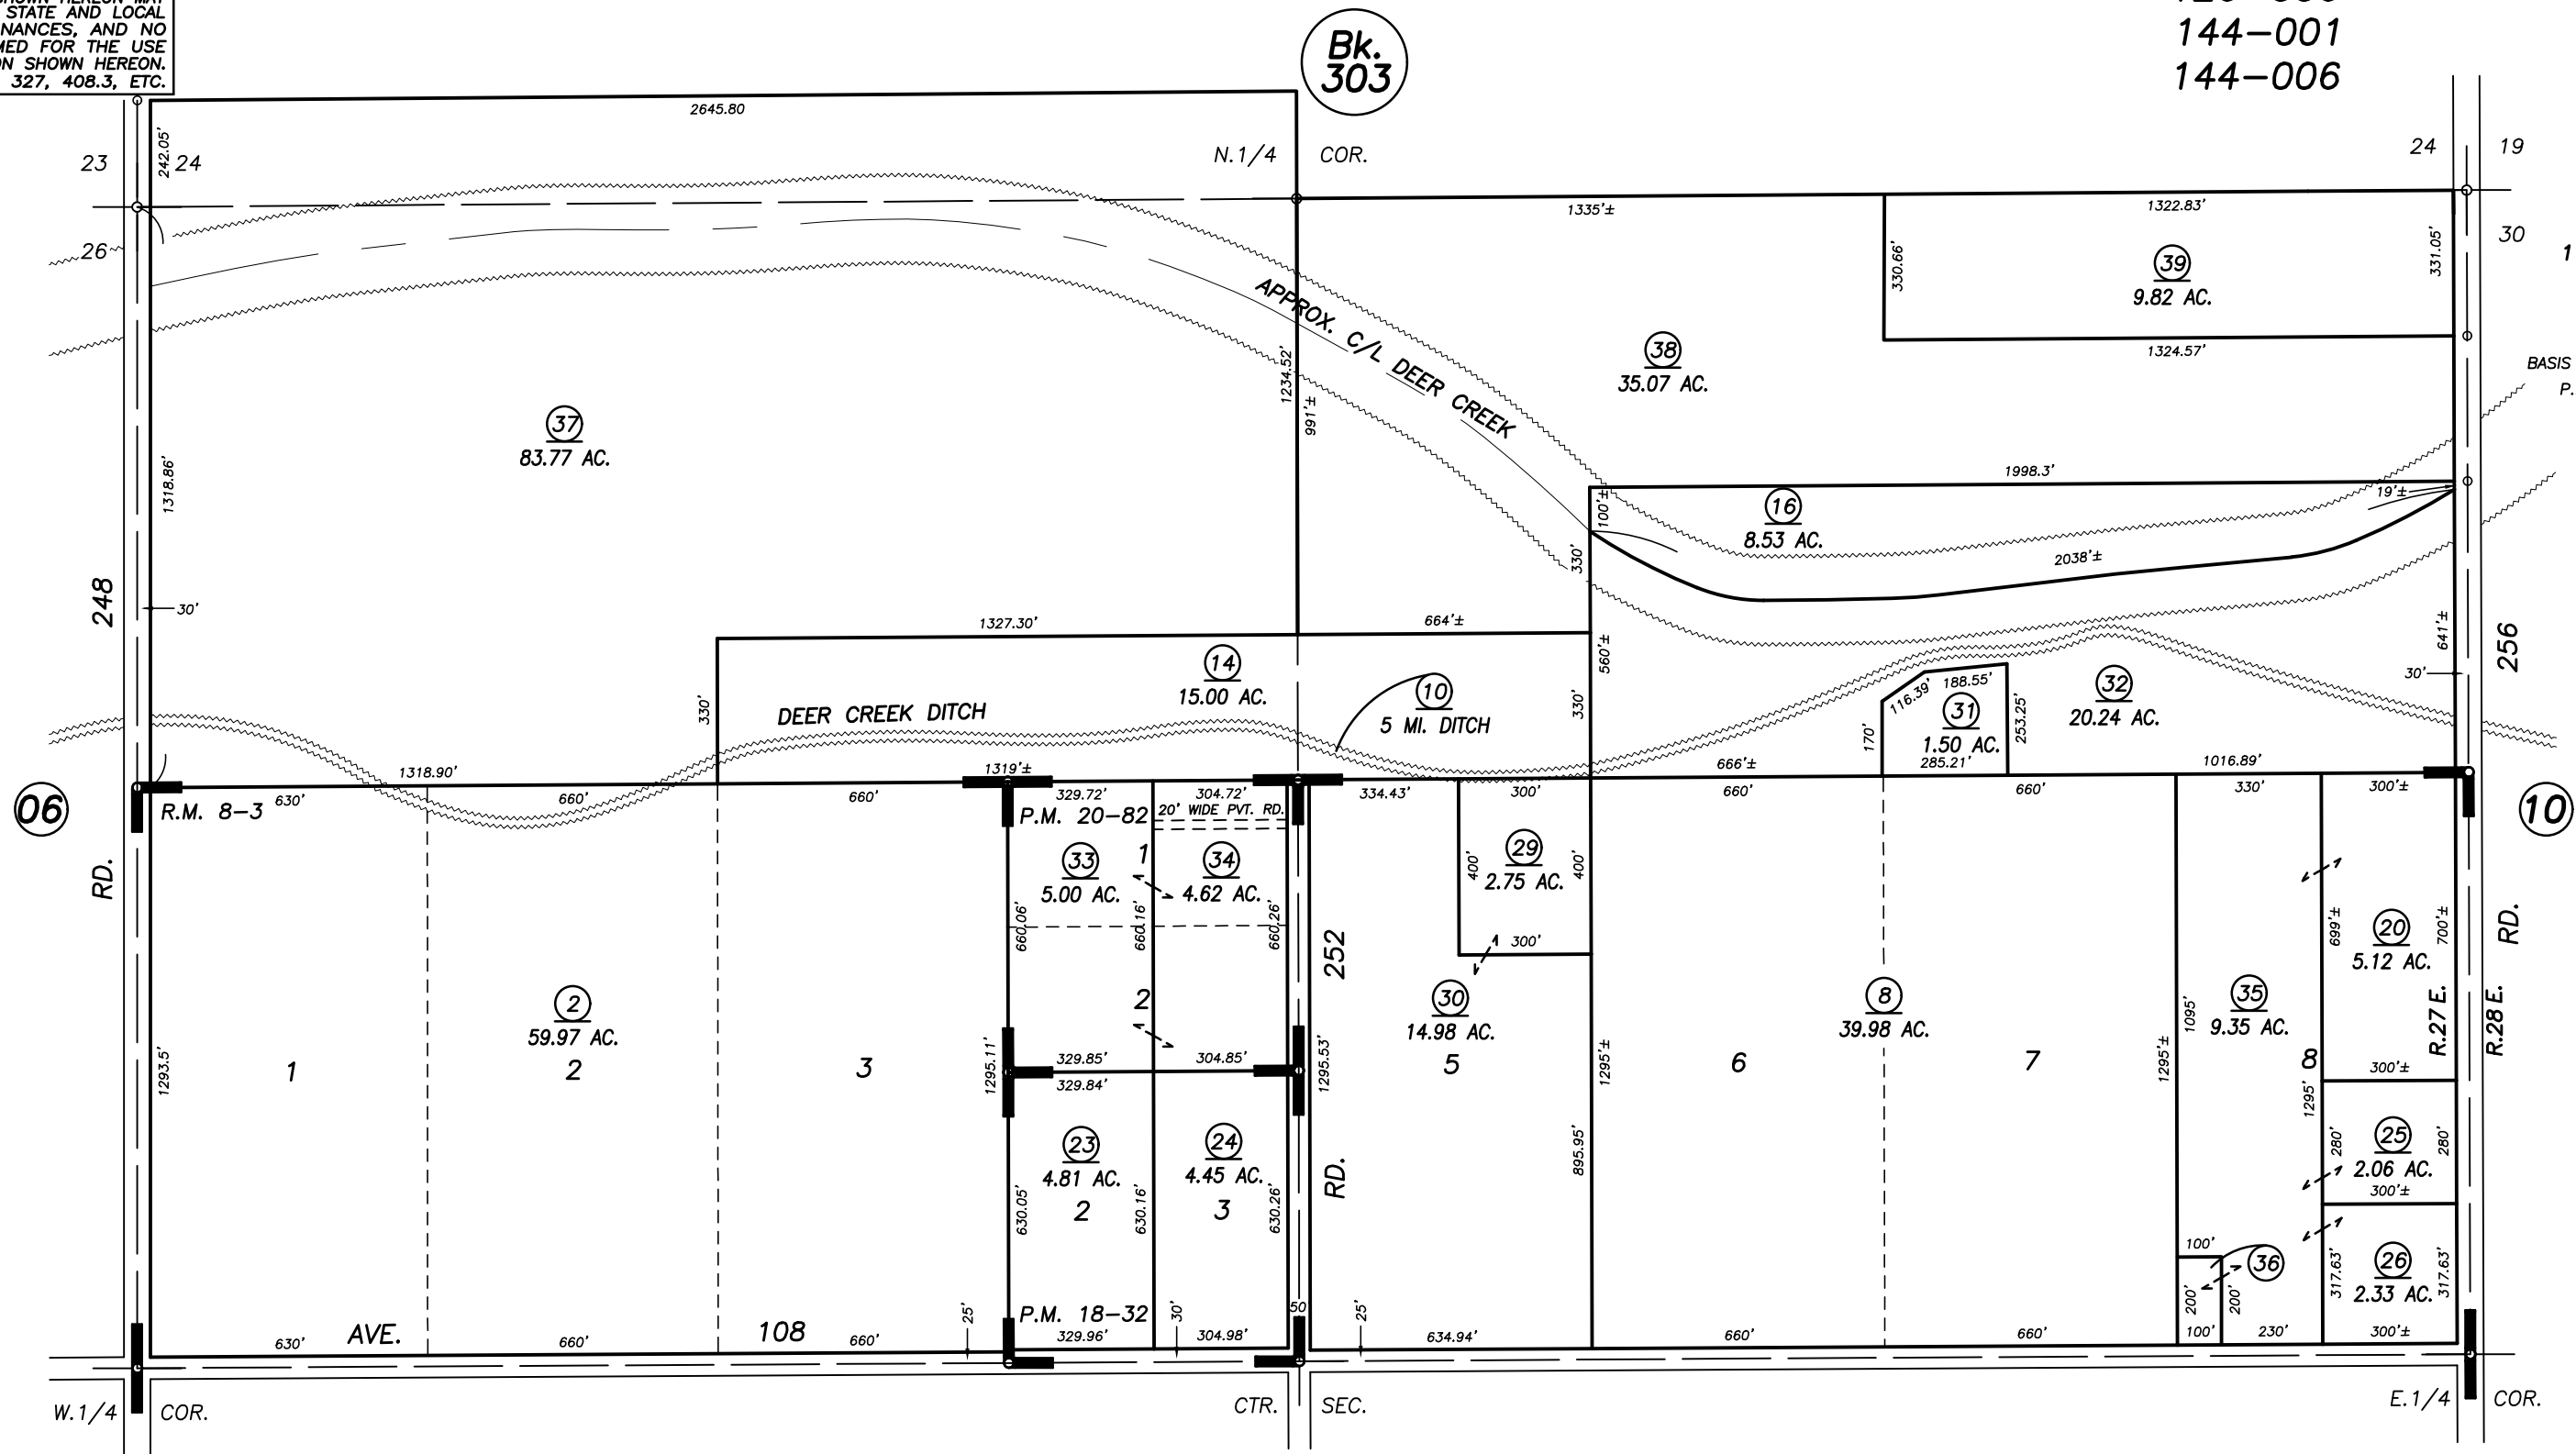

DISCLAIMER
 THIS MAP WAS PREPARED FOR LOCAL PROPERTY ASSESSMENT PURPOSES ONLY AND THE PARCELS SHOWN HEREON MAY NOT COMPLY WITH STATE AND LOCAL SUBDIVISION ORDINANCES, AND NO LIABILITY IS ASSUMED FOR THE USE OF THE INFORMATION SHOWN HEREON. R & T CODE SEC. 327, 408.3, ETC.

N1/2 SEC.25, T.22S., R.27E., M.D.B.&M.

Tax Area Codes **304-07**

126-006
 144-001
 144-006

Bk. 303

POR. EL ACIERTO SUB., R.M. 8-3
 PARCEL MAP 1731, P.M. 18-32
 PARCEL MAP 1981, P.M. 20-82

VICINITY OF TERRA BELLA
 ASSESSOR'S MAPS BK. 304 , PG. 07
 COUNTY OF TULARE, CALIFORNIA, U.S.A.