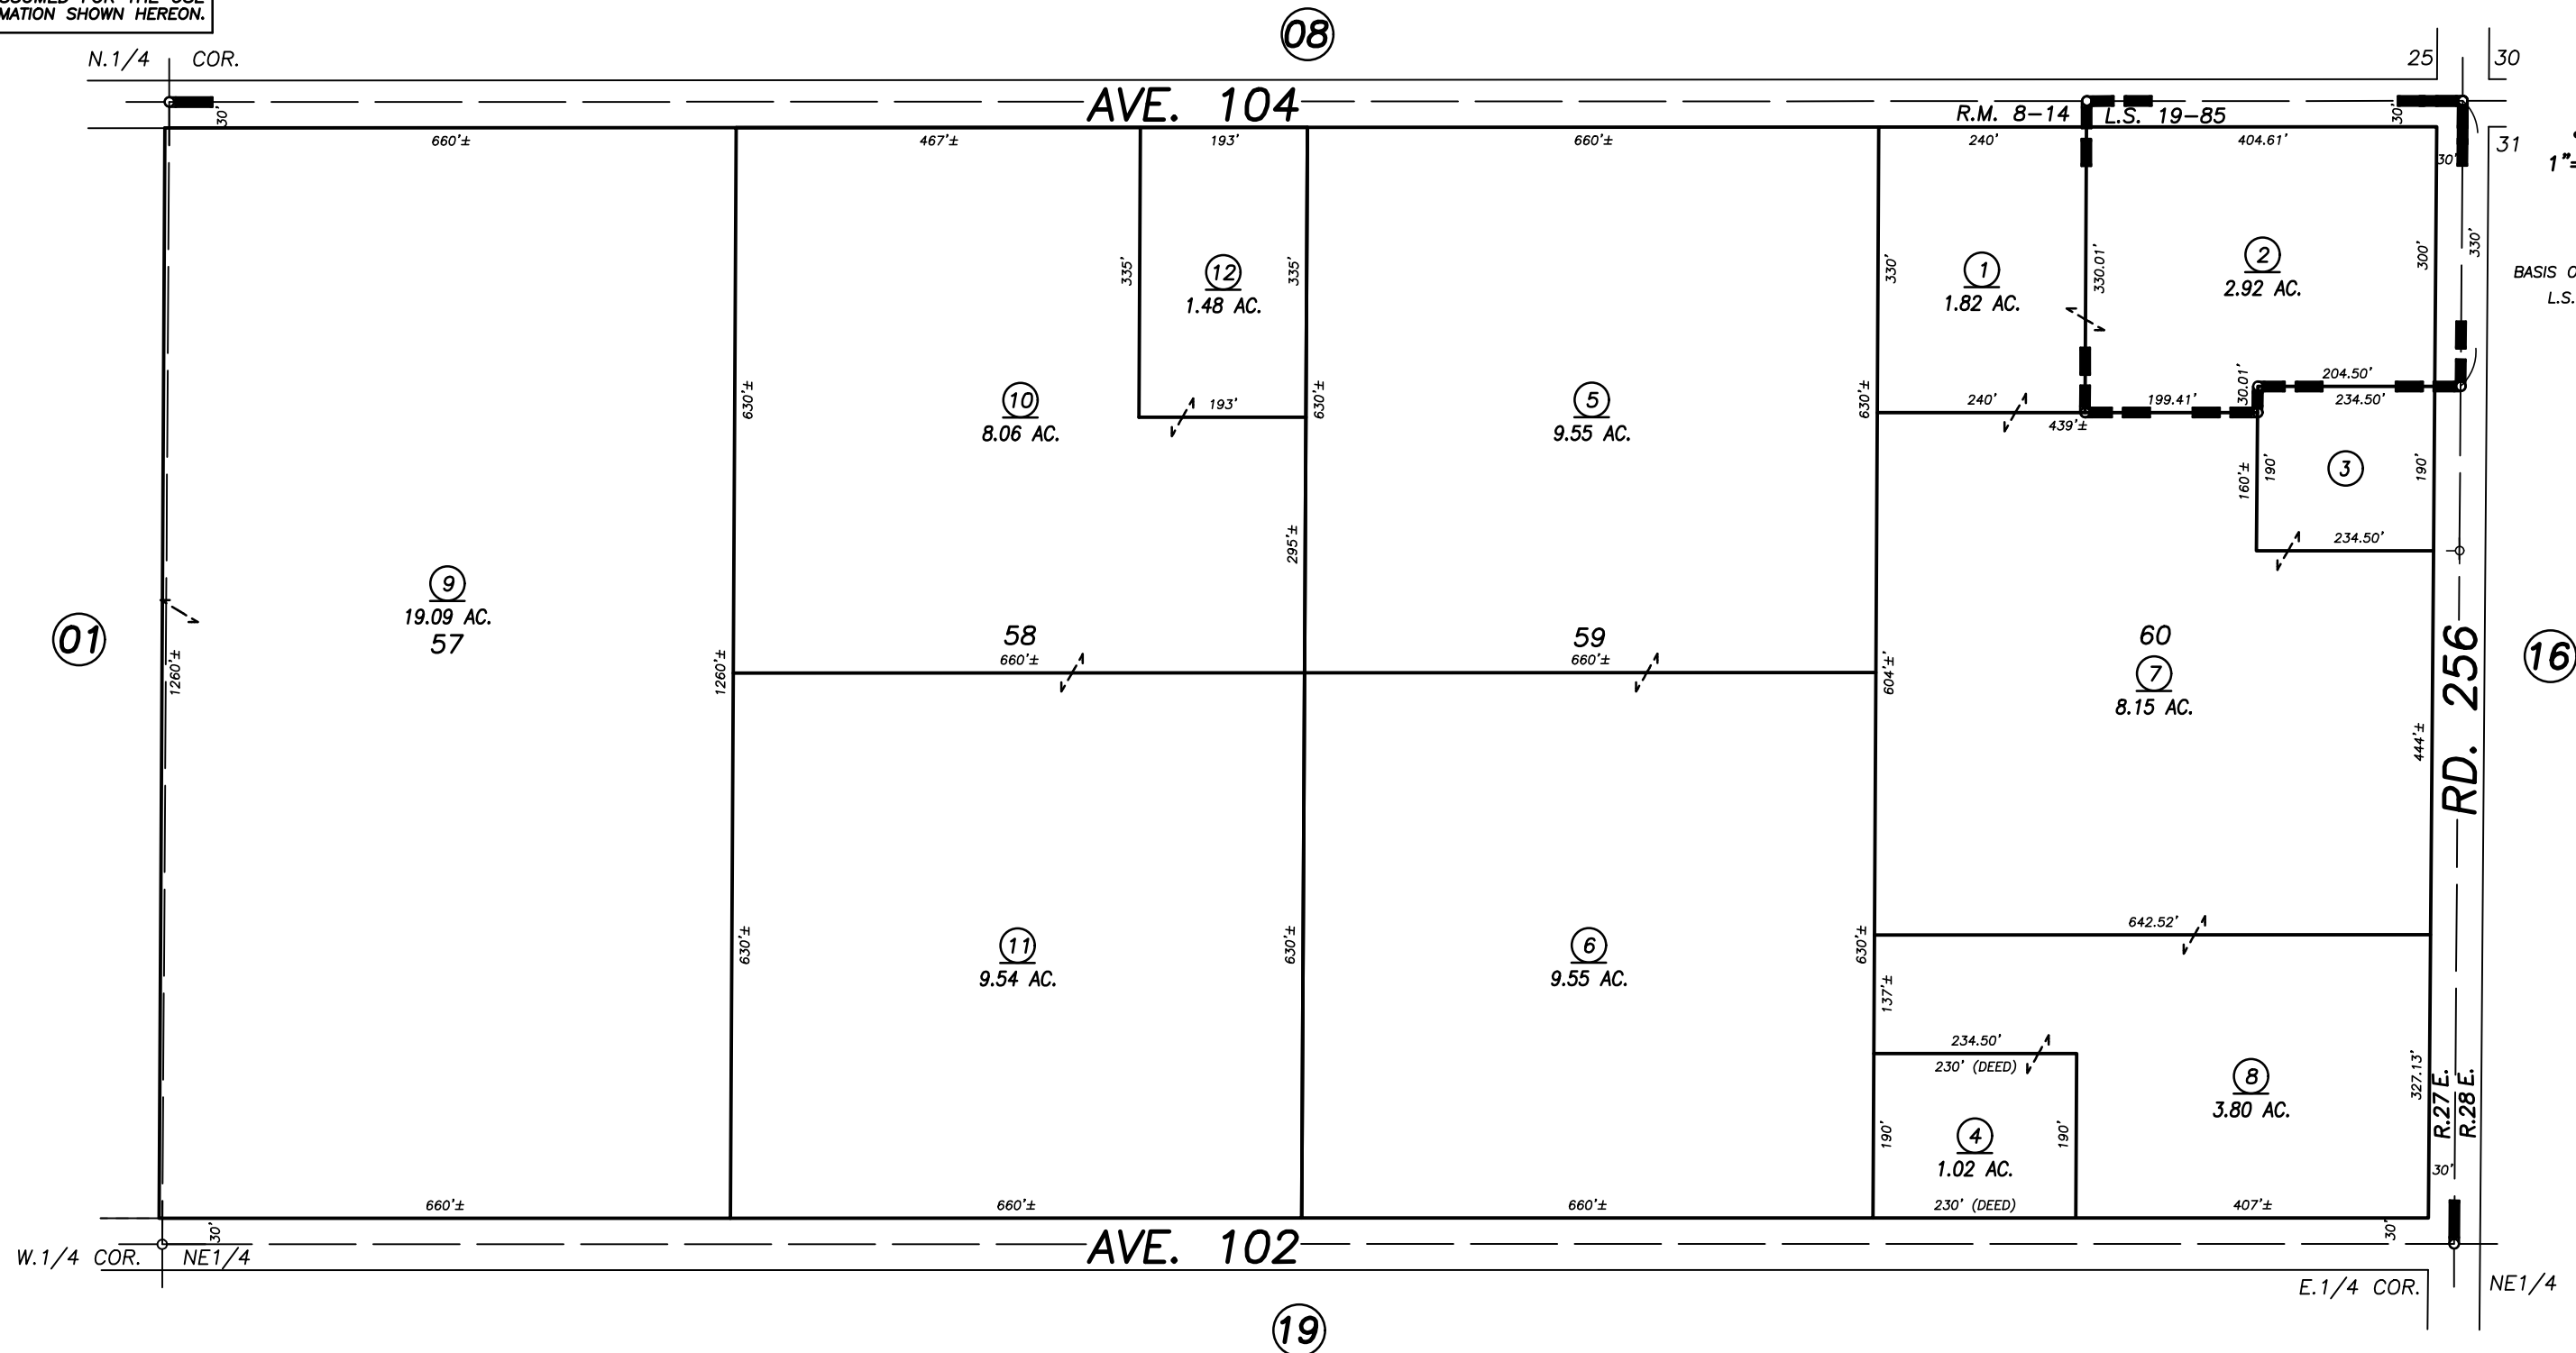

**DISCLAIMER**  
THIS MAP WAS PREPARED FOR LOCAL PROPERTY ASSESSMENT PURPOSES ONLY AND THE PARCELS SHOWN HEREON MAY NOT COMPLY WITH STATE AND LOCAL SUBDIVISION ORDINANCES, AND NO LIABILITY IS ASSUMED FOR THE USE OF THE INFORMATION SHOWN HEREON.

POR. TERRA BELLA LANDS SUB. NO. 4, R.M. 8-14  
RECORD OF SURVEY, L.S. 19-85

VICINITY OF TERRA BELLA  
ASSESSOR'S MAPS BK. 304 , PG. 18  
COUNTY OF TULARE, CALIFORNIA, U.S.A.