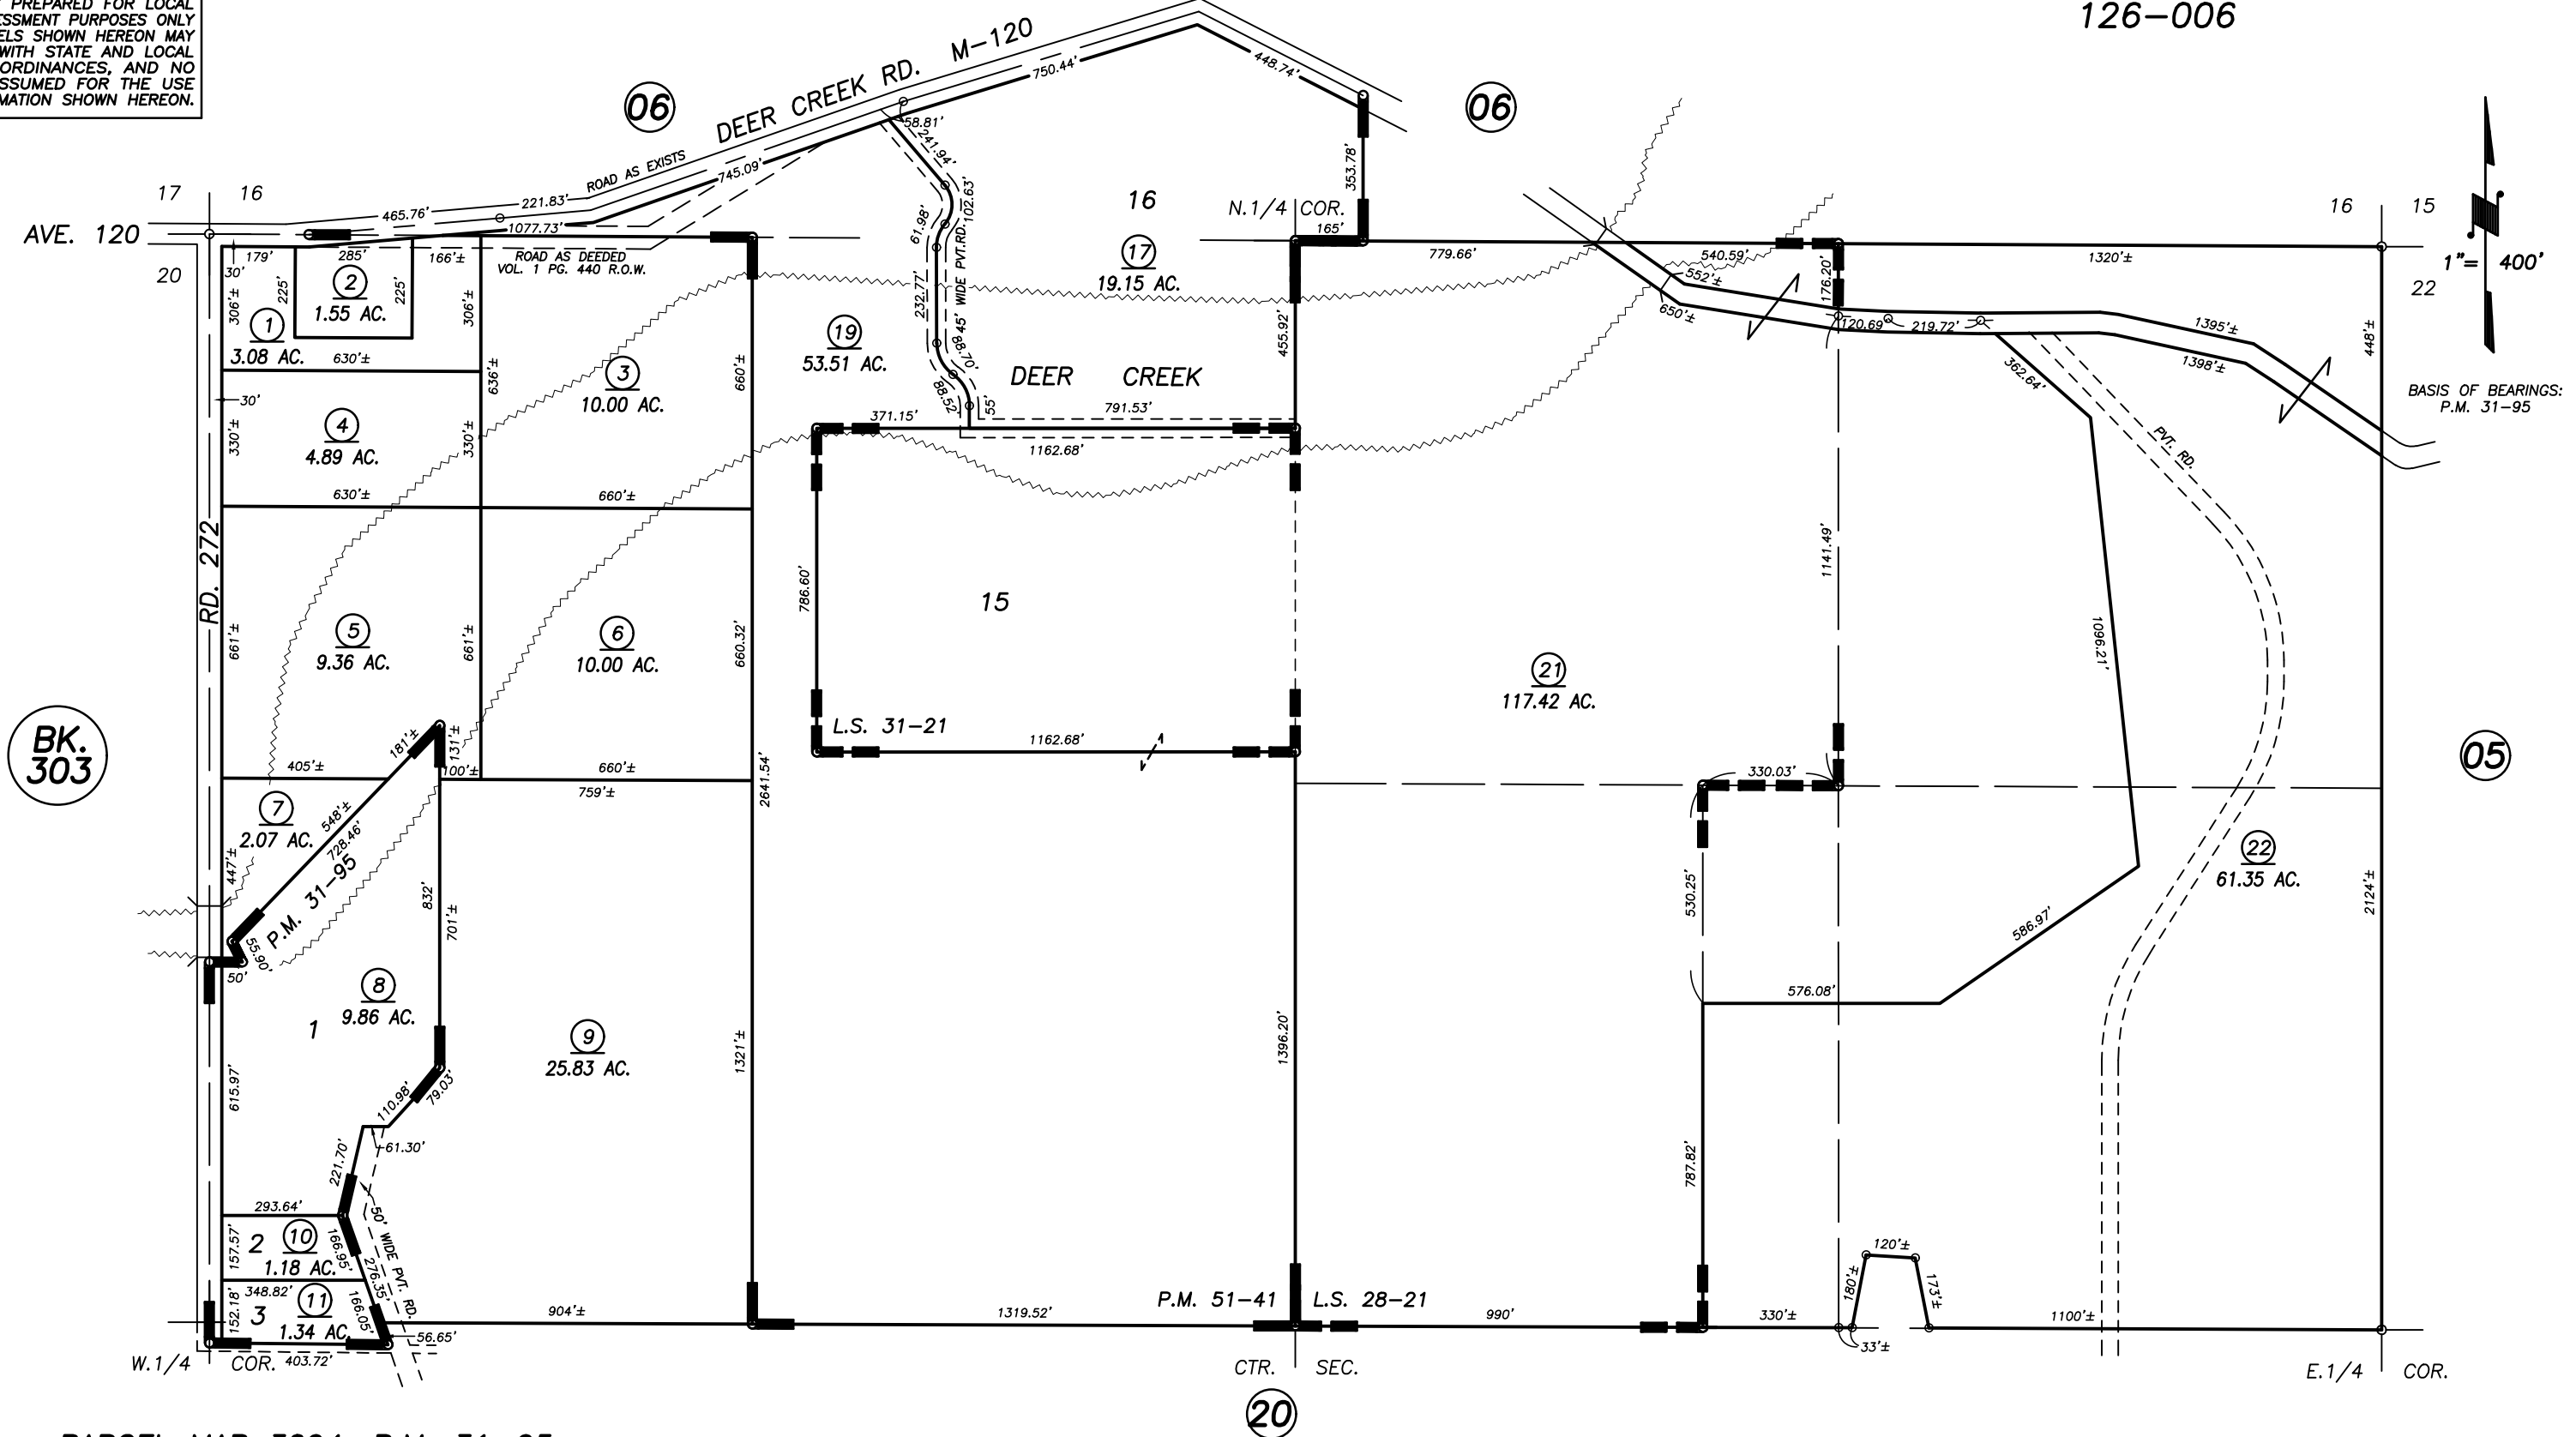

DISCLAIMER

THIS MAP WAS PREPARED FOR LOCAL PROPERTY ASSESSMENT PURPOSES ONLY AND THE PARCELS SHOWN HEREON MAY NOT COMPLY WITH STATE AND LOCAL SUBDIVISION ORDINANCES, AND NO LIABILITY IS ASSUMED FOR THE USE OF THE INFORMATION SHOWN HEREON.

N1/2 SEC.21, T.22S., R.28E., M.D.B.&M.

Tax Area Codes 305-19
126-006

BK. 303

PARCEL MAP 3094, P.M. 31-95
RECORD OF SURVEY, L.S. 28-21
POR. PARCEL MAP NO. 5035, P.M. 51-41
RECORD OF SURVEY, L.S. 31-21

VICINITY OF PORTERVILLE
ASSESSOR'S MAPS BK. 305 , PG. 19
COUNTY OF TULARE, CALIFORNIA, U.S.A.