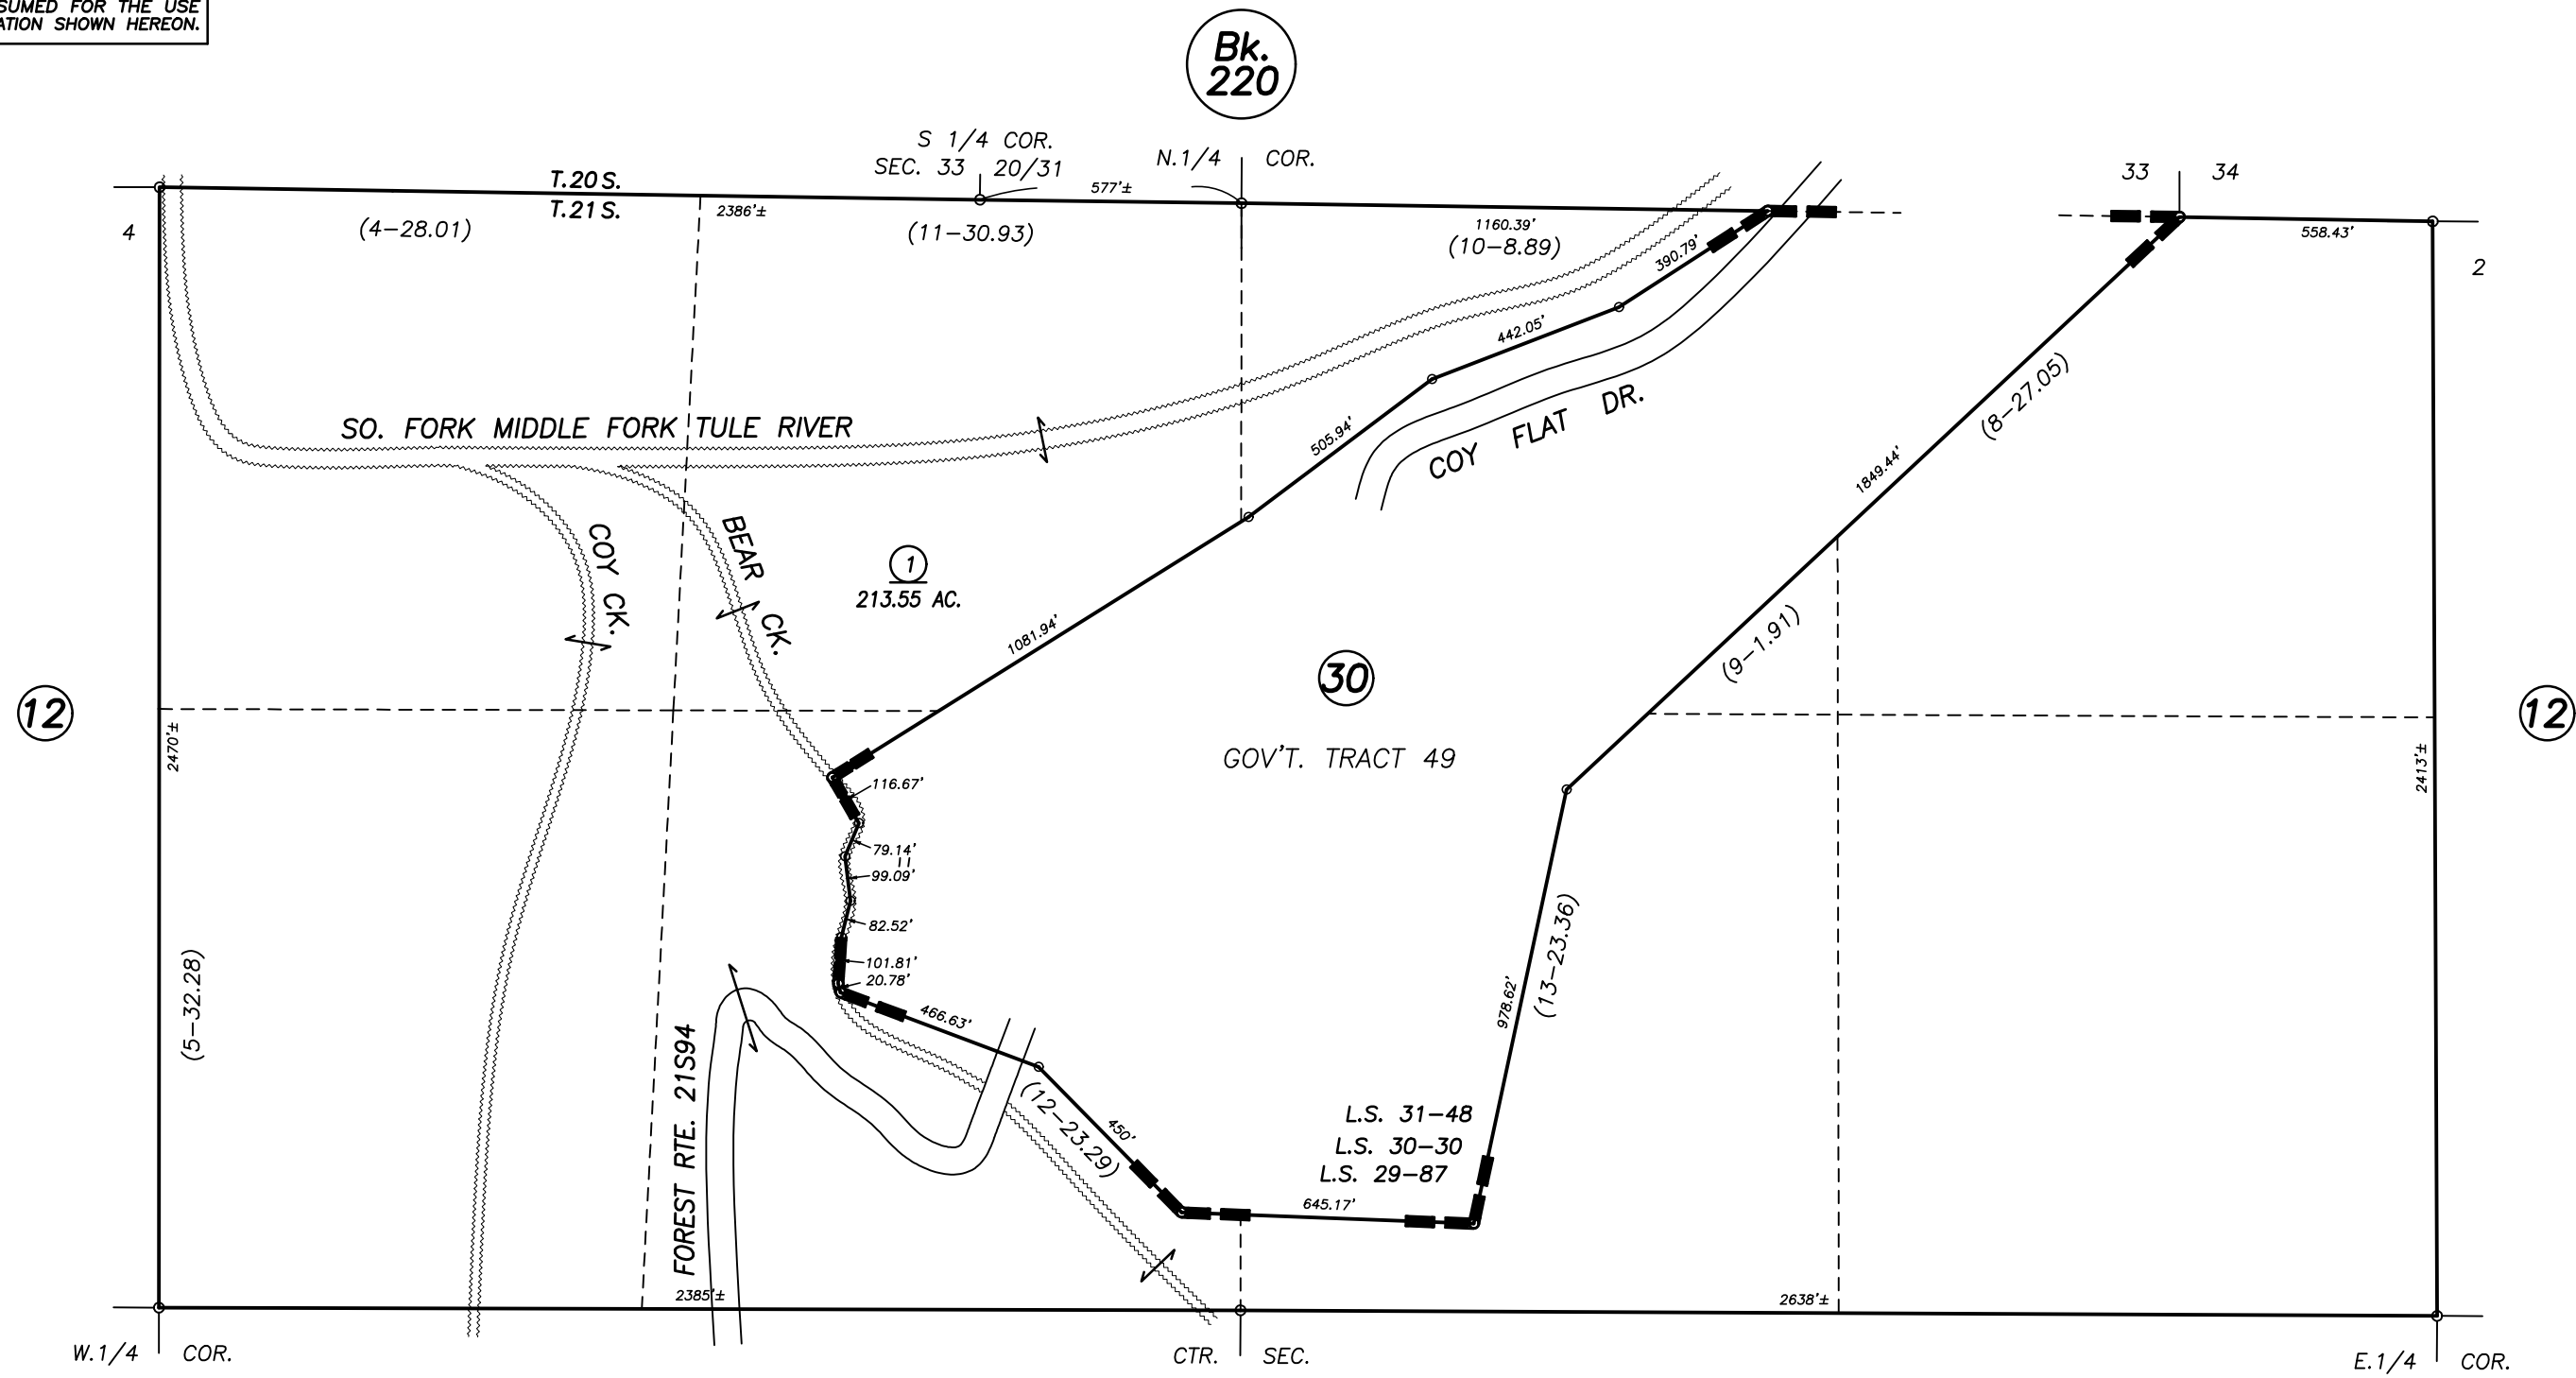

**DISCLAIMER**  
THIS MAP WAS PREPARED FOR LOCAL PROPERTY ASSESSMENT PURPOSES ONLY AND THE PARCELS SHOWN HEREON MAY NOT COMPLY WITH STATE AND LOCAL SUBDIVISION ORDINANCES, AND NO LIABILITY IS ASSUMED FOR THE USE OF THE INFORMATION SHOWN HEREON.

RECORD OF SURVEY, L.S. 29-87  
CORRECTORY RECORD OF SURVEY, L.S. 30-30  
RECORD OF SURVEY, L.S. 31-48

VICINITY OF CAMP NELSON  
ASSESSOR'S MAPS BK. 307 , PG. 29  
COUNTY OF TULARE, CALIFORNIA, U.S.A.