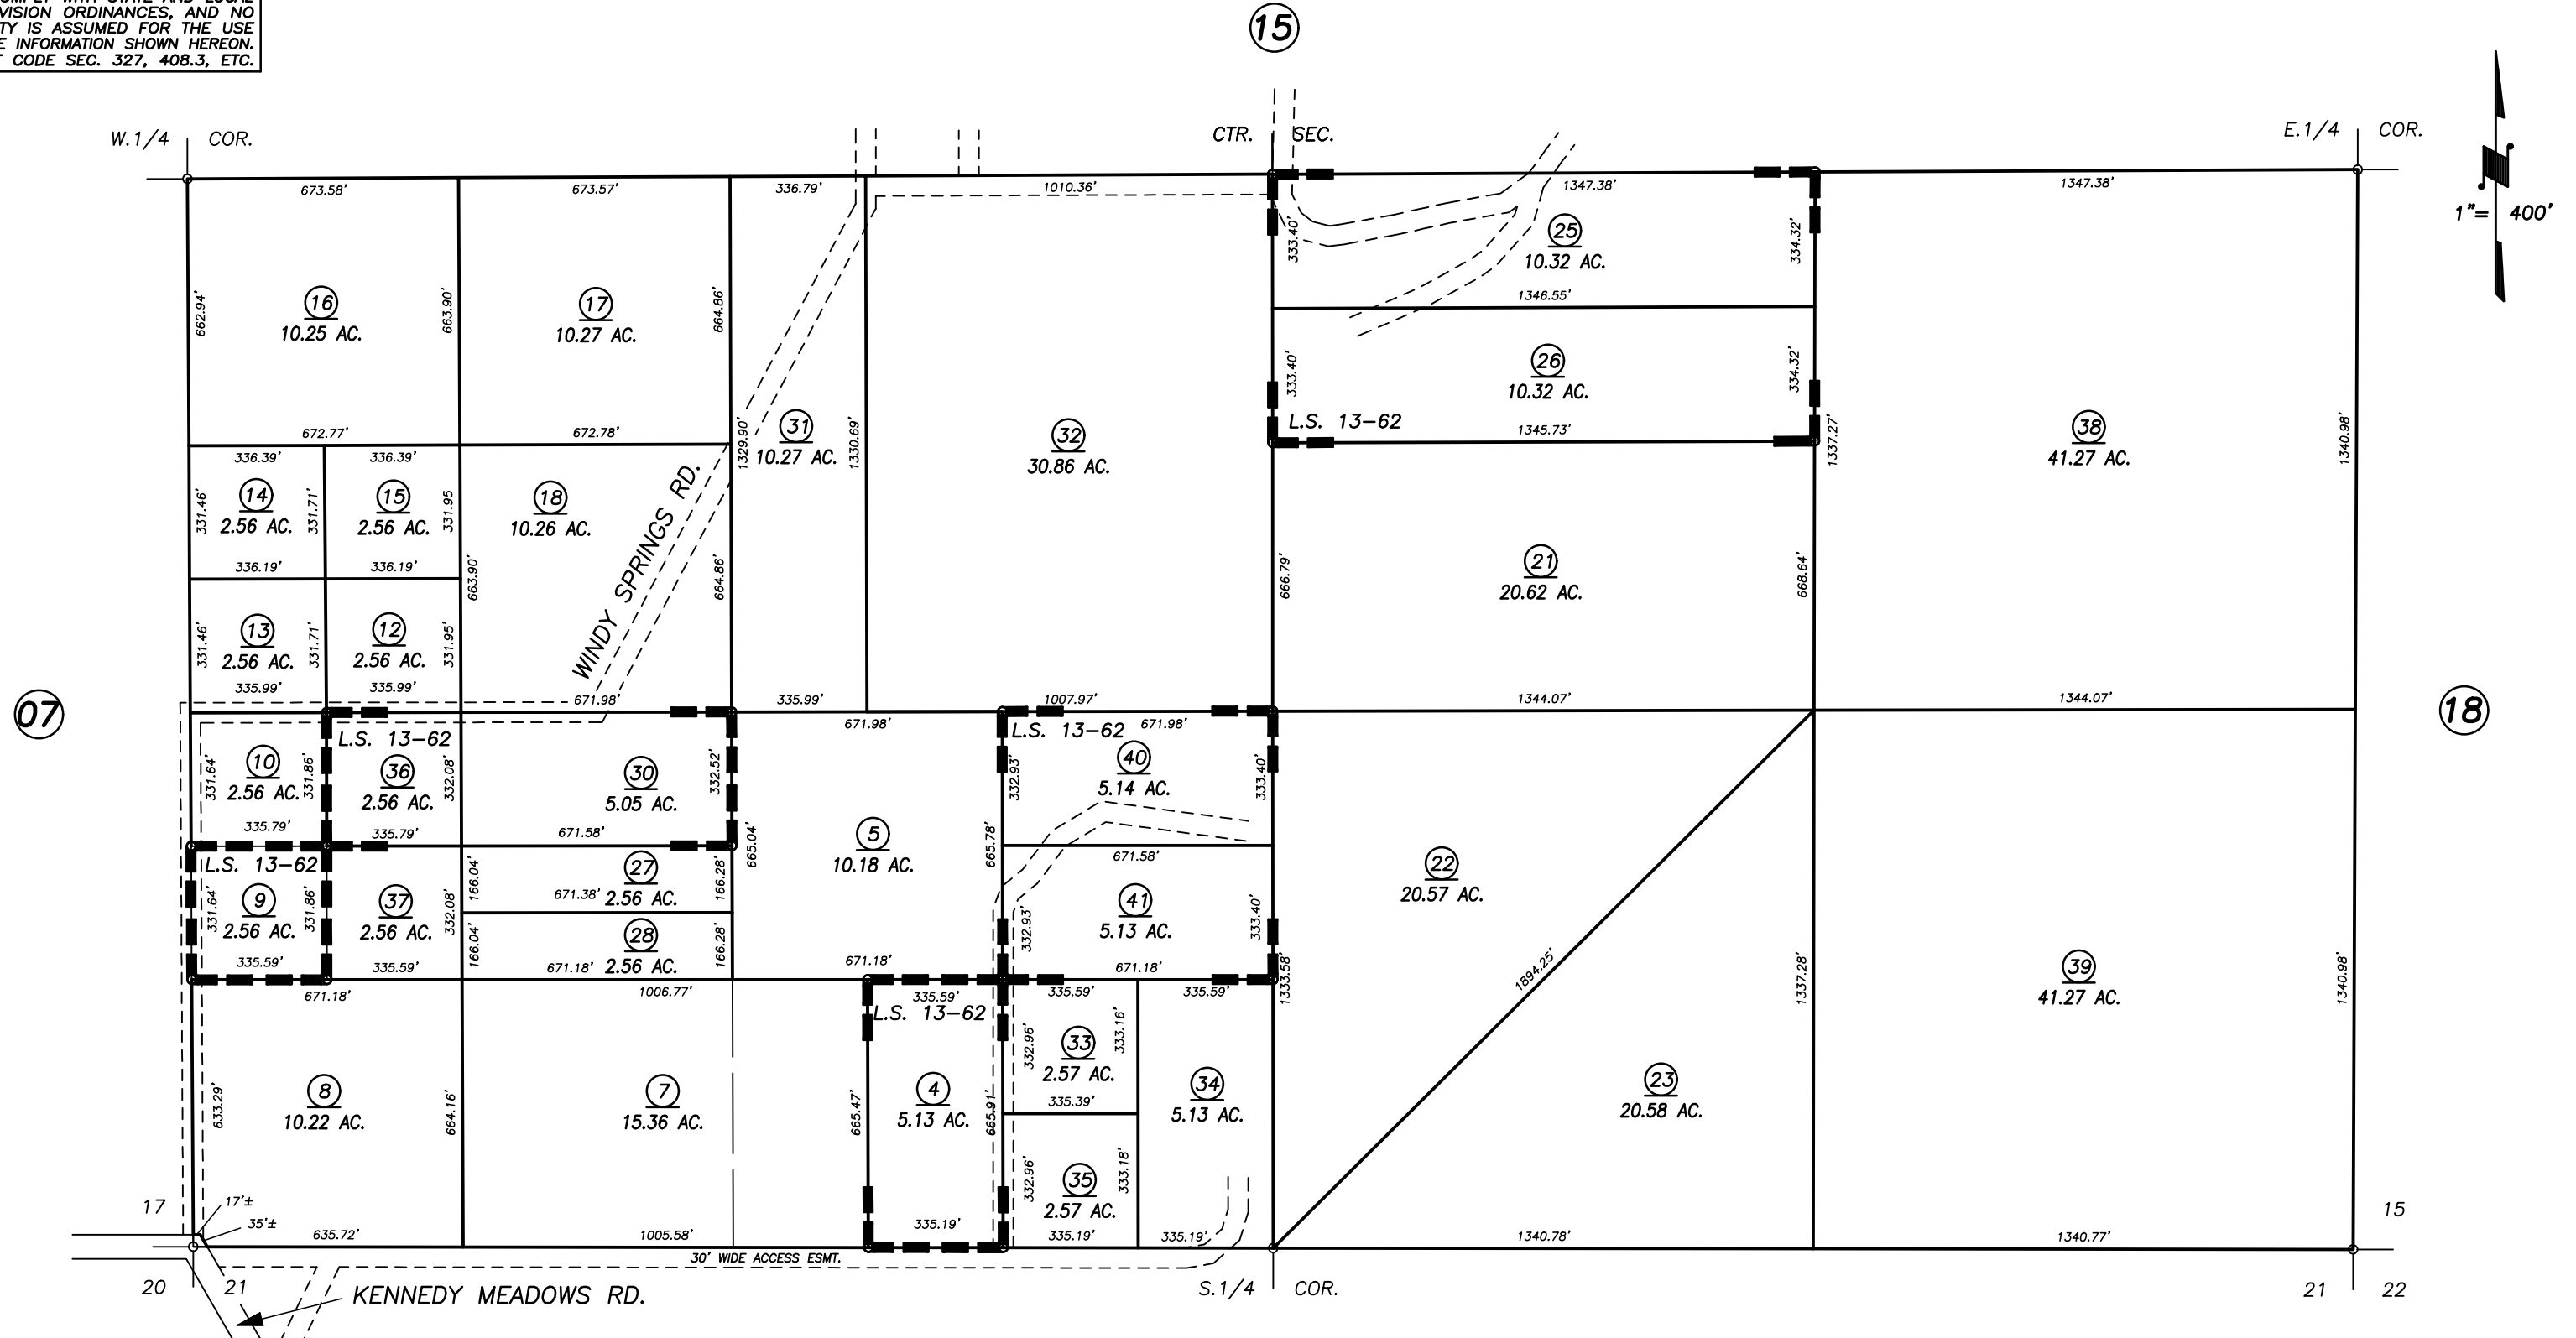

DISCLAIMER
 THIS MAP WAS PREPARED FOR LOCAL PROPERTY ASSESSMENT PURPOSES ONLY AND THE PARCELS SHOWN HEREON MAY NOT COMPLY WITH STATE AND LOCAL SUBDIVISION ORDINANCES, AND NO LIABILITY IS ASSUMED FOR THE USE OF THE INFORMATION SHOWN HEREON. R & T CODE SEC. 327, 408.3, ETC.

S.1/2 OF SEC.16, T.22S., R.36E., M.D.B.&M.

Tax Area Code **310-16**
 126-001

POR. RECORD OF SURVEY, L.S. 13-62

VICINITY OF KENNEDY MEADOWS
 ASSESSOR'S MAPS BK. 310 , PG. 16
 COUNTY OF TULARE, CALIFORNIA, U.S.A.

NOTE: Assessor's Parcel Numbers Shown in Circles (1) (123)
 Assessor's Block Numbers Shown in Ellipses

2007-0021671	04/06/2015	RLW
REVISION	DATE	TECH