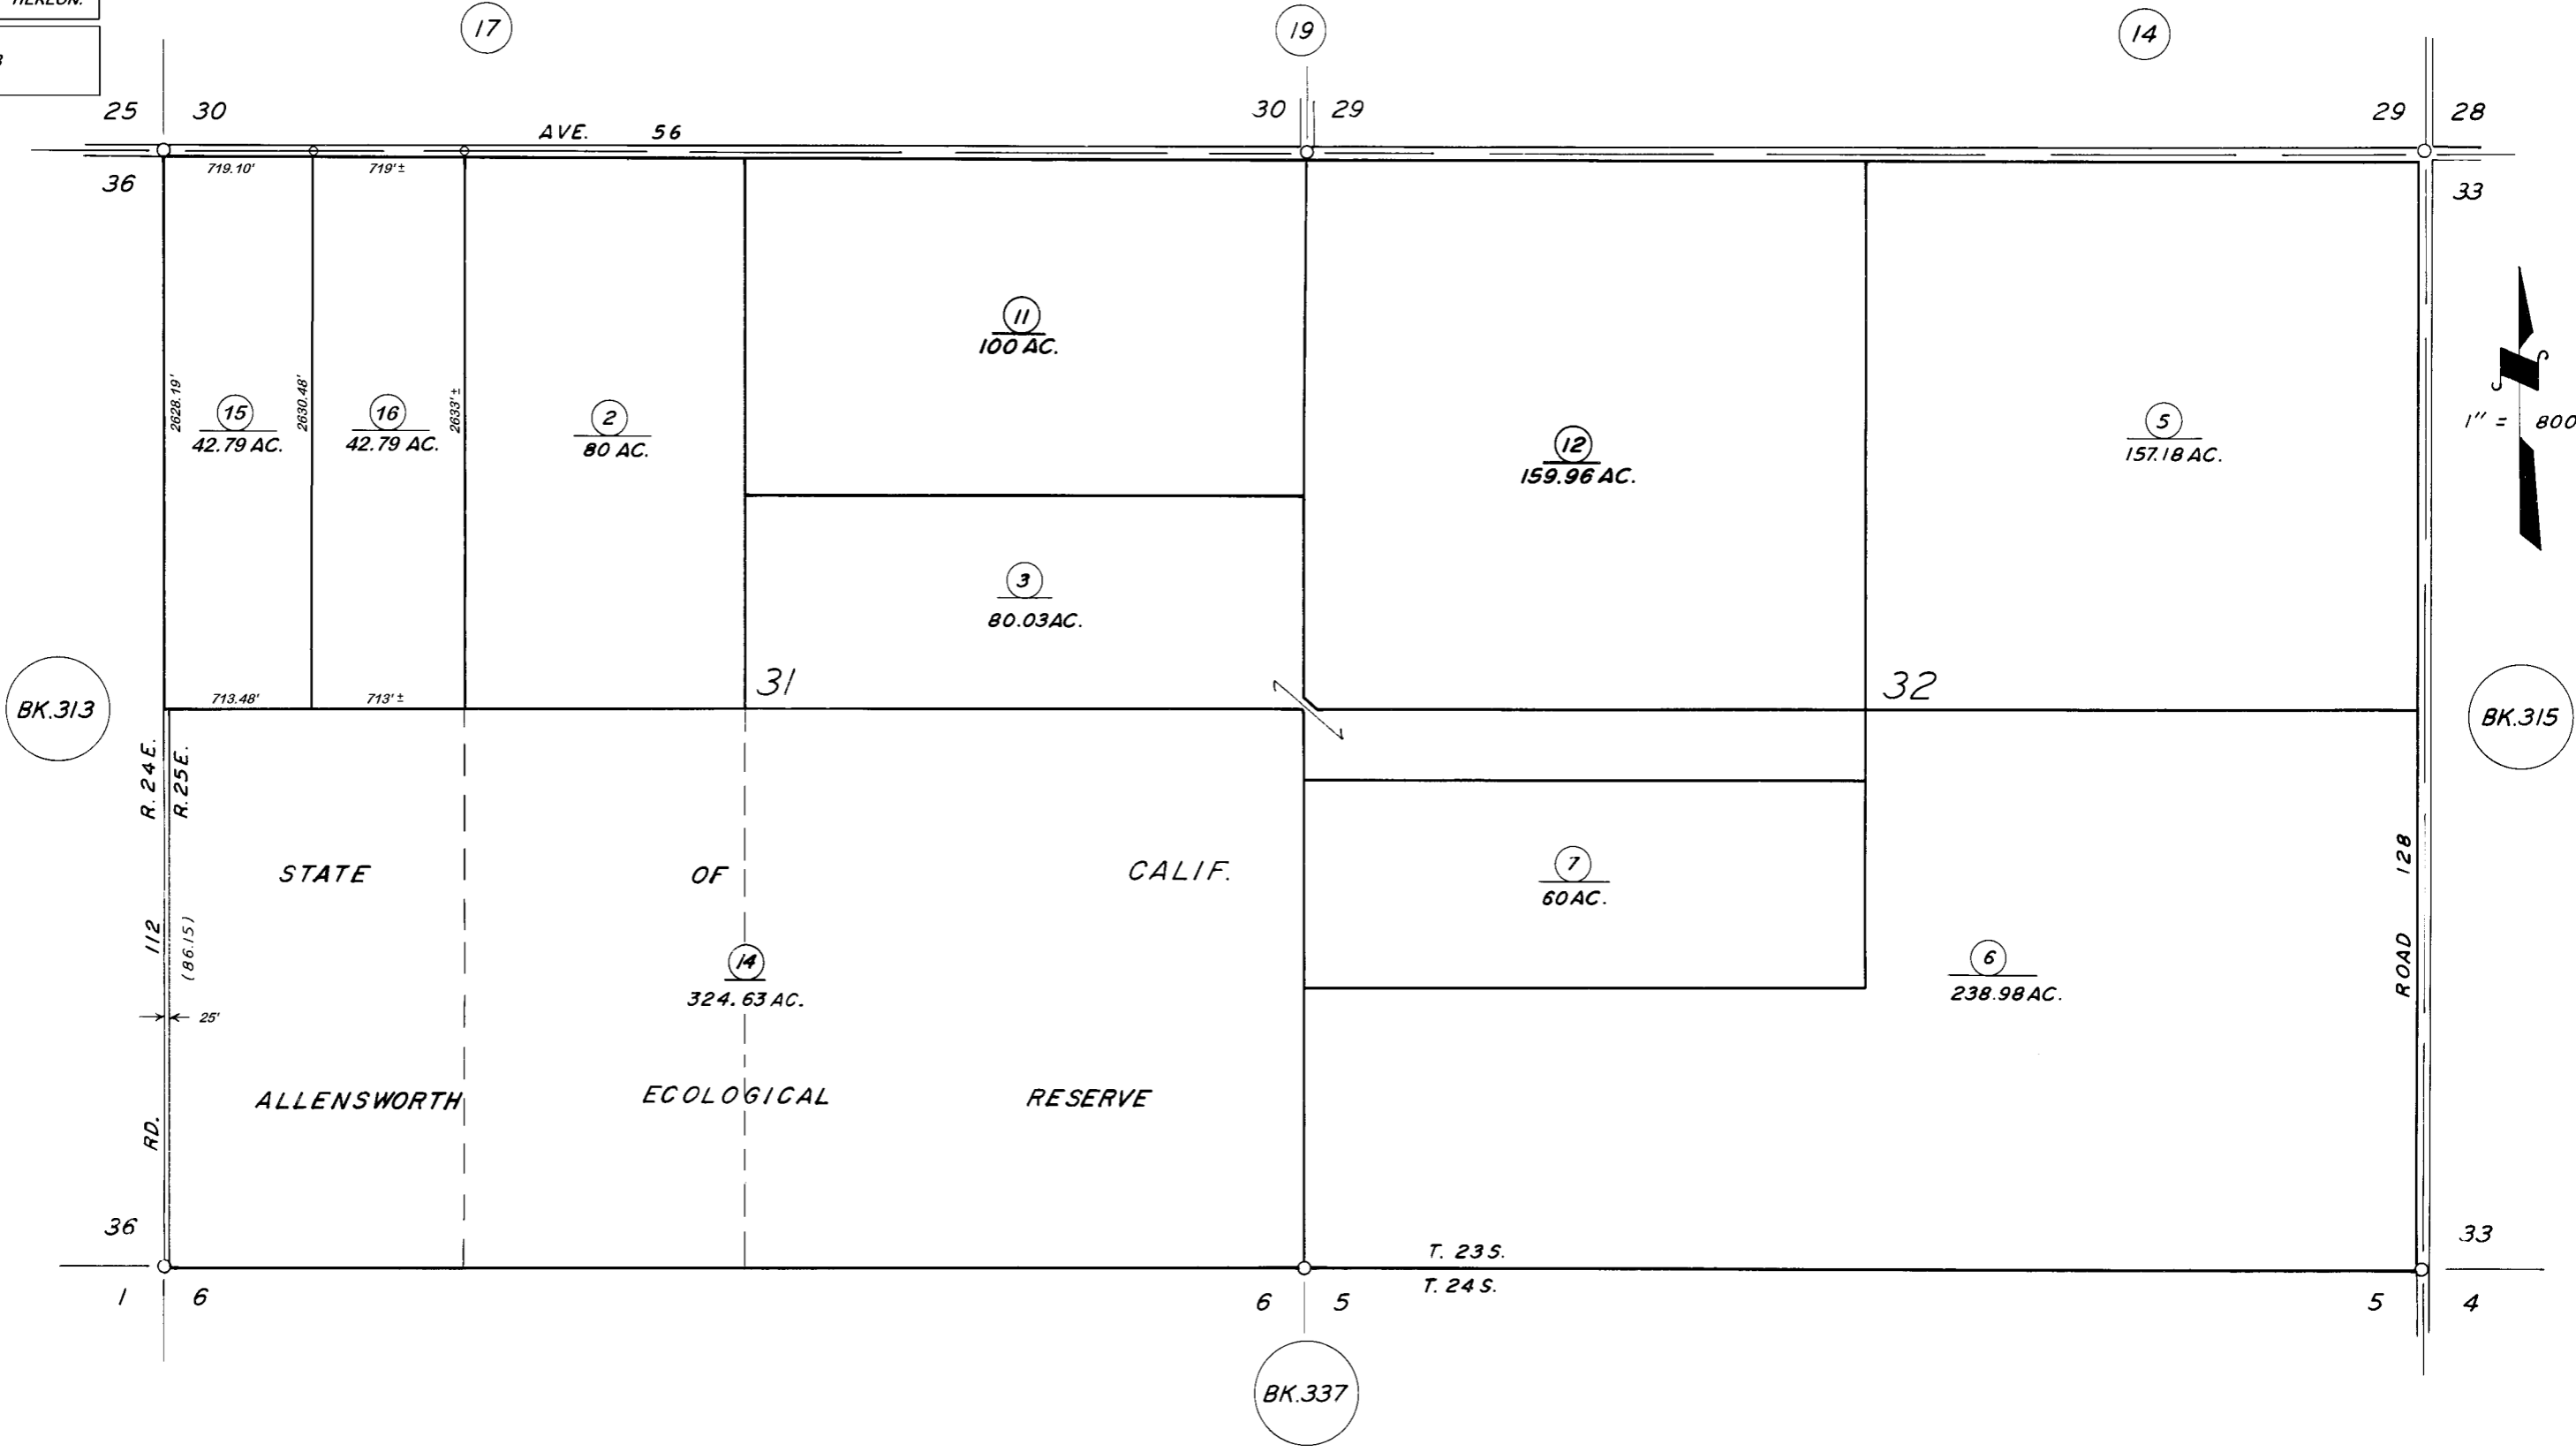

DISCLAIMER
 THIS MAP WAS PREPARED FOR LOCAL PROPERTY ASSESSMENT PURPOSES ONLY. THE PARCELS SHOWN HEREON MAY NOT COMPLY WITH STATE AND LOCAL SUBDIVISION ORDINANCES. NO LIABILITY IS ASSUMED FOR THE USE OF THE INFORMATION HEREON.

REVISED: 06/01/2006
 REASON: 2003-0127478
 CAD TECH: MLC

SEC'S. 31 & 32, T.23S., R.25E., M.D.B.&M.

TAX CODE AREA 314-13

75-002
 75-003

14

ASSESSOR'S MAPS BK. 314, PG. 13.

COUNTY OF TULARE, CALIF.

NOTE — ASSESSOR'S BLOCK NUMBERS SHOWN IN ELLIPSES
 ASSESSOR'S PARCEL NUMBERS SHOWN IN CIRCLES