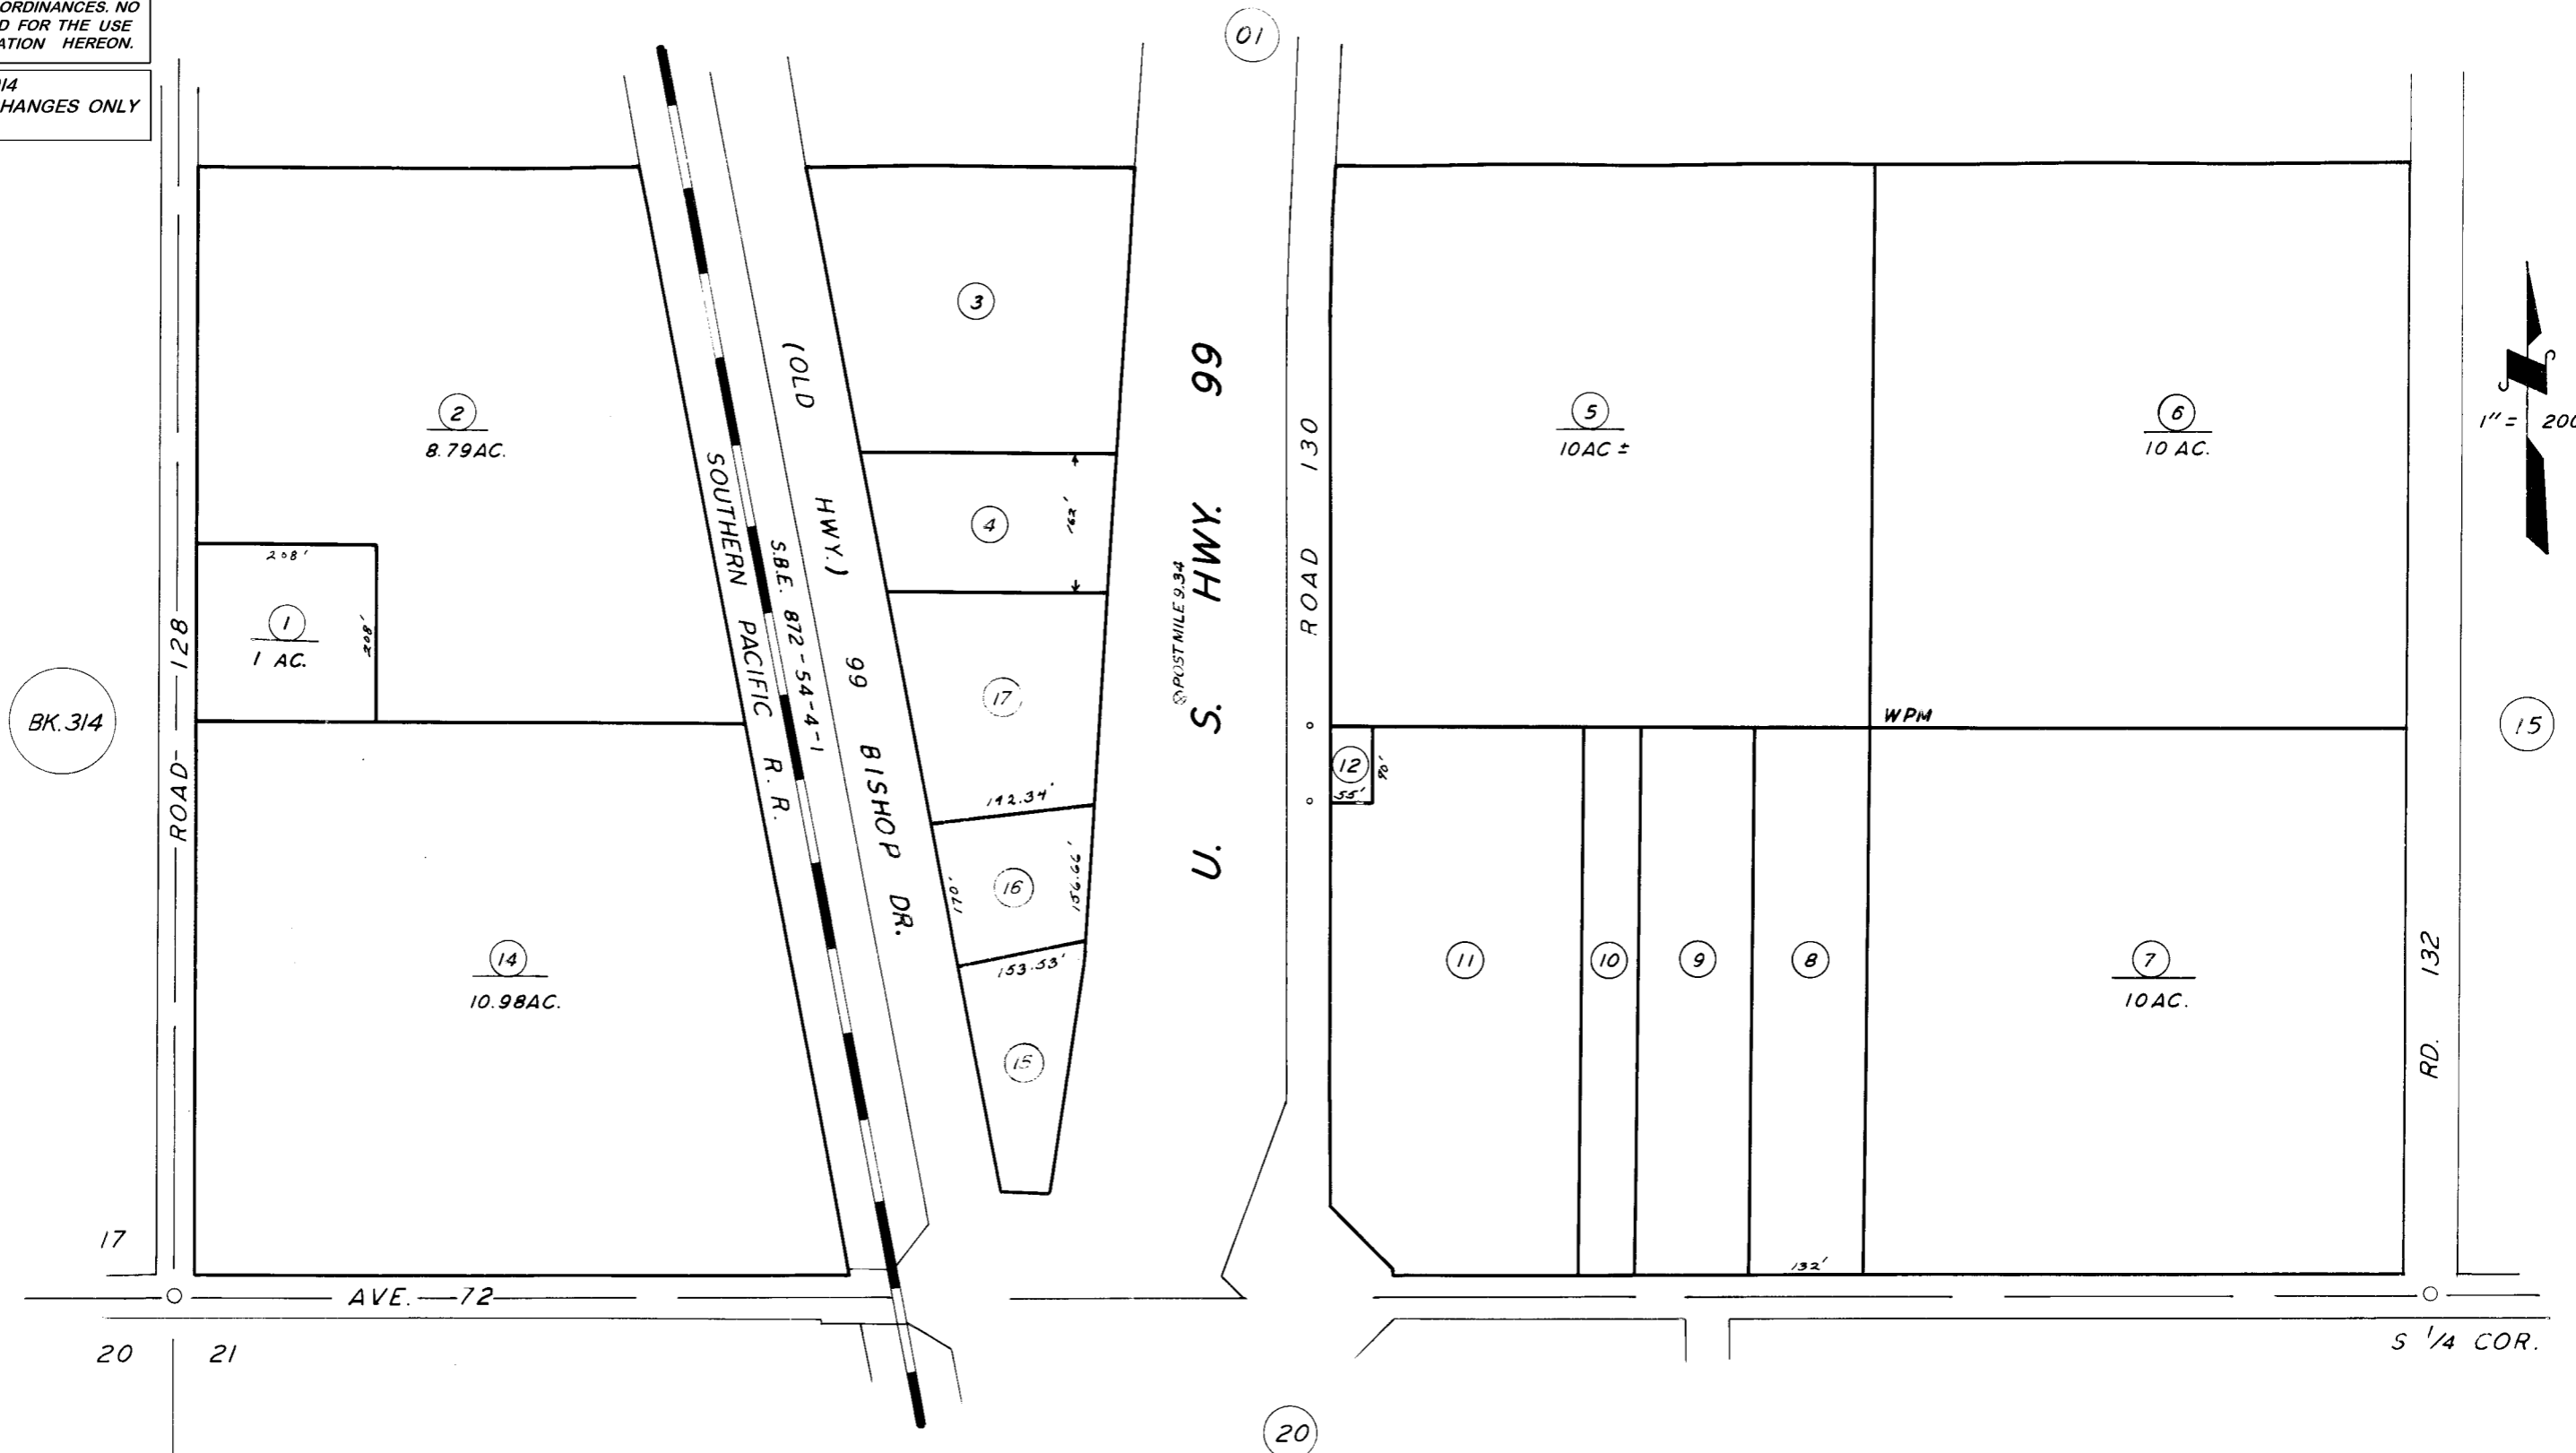

DISCLAIMER

THIS MAP WAS PREPARED FOR LOCAL PROPERTY ASSESSMENT PURPOSES ONLY. THE PARCELS SHOWN HEREON MAY NOT COMPLY WITH STATE AND LOCAL SUBDIVISION ORDINANCES. NO LIABILITY IS ASSUMED FOR THE USE OF THE INFORMATION HEREON.

REVISED: 06/04/2014
REASON: TRAC CHANGES ONLY
CAD TECH: RLW

ASSESSOR'S MAPS BK. 316, PG. 21.
COUNTY OF TULARE, CALIF.

NOTE — ASSESSOR'S BLOCK NUMBERS SHOWN IN ELLIPSES
ASSESSOR'S PARCEL NUMBERS SHOWN IN CIRCLES