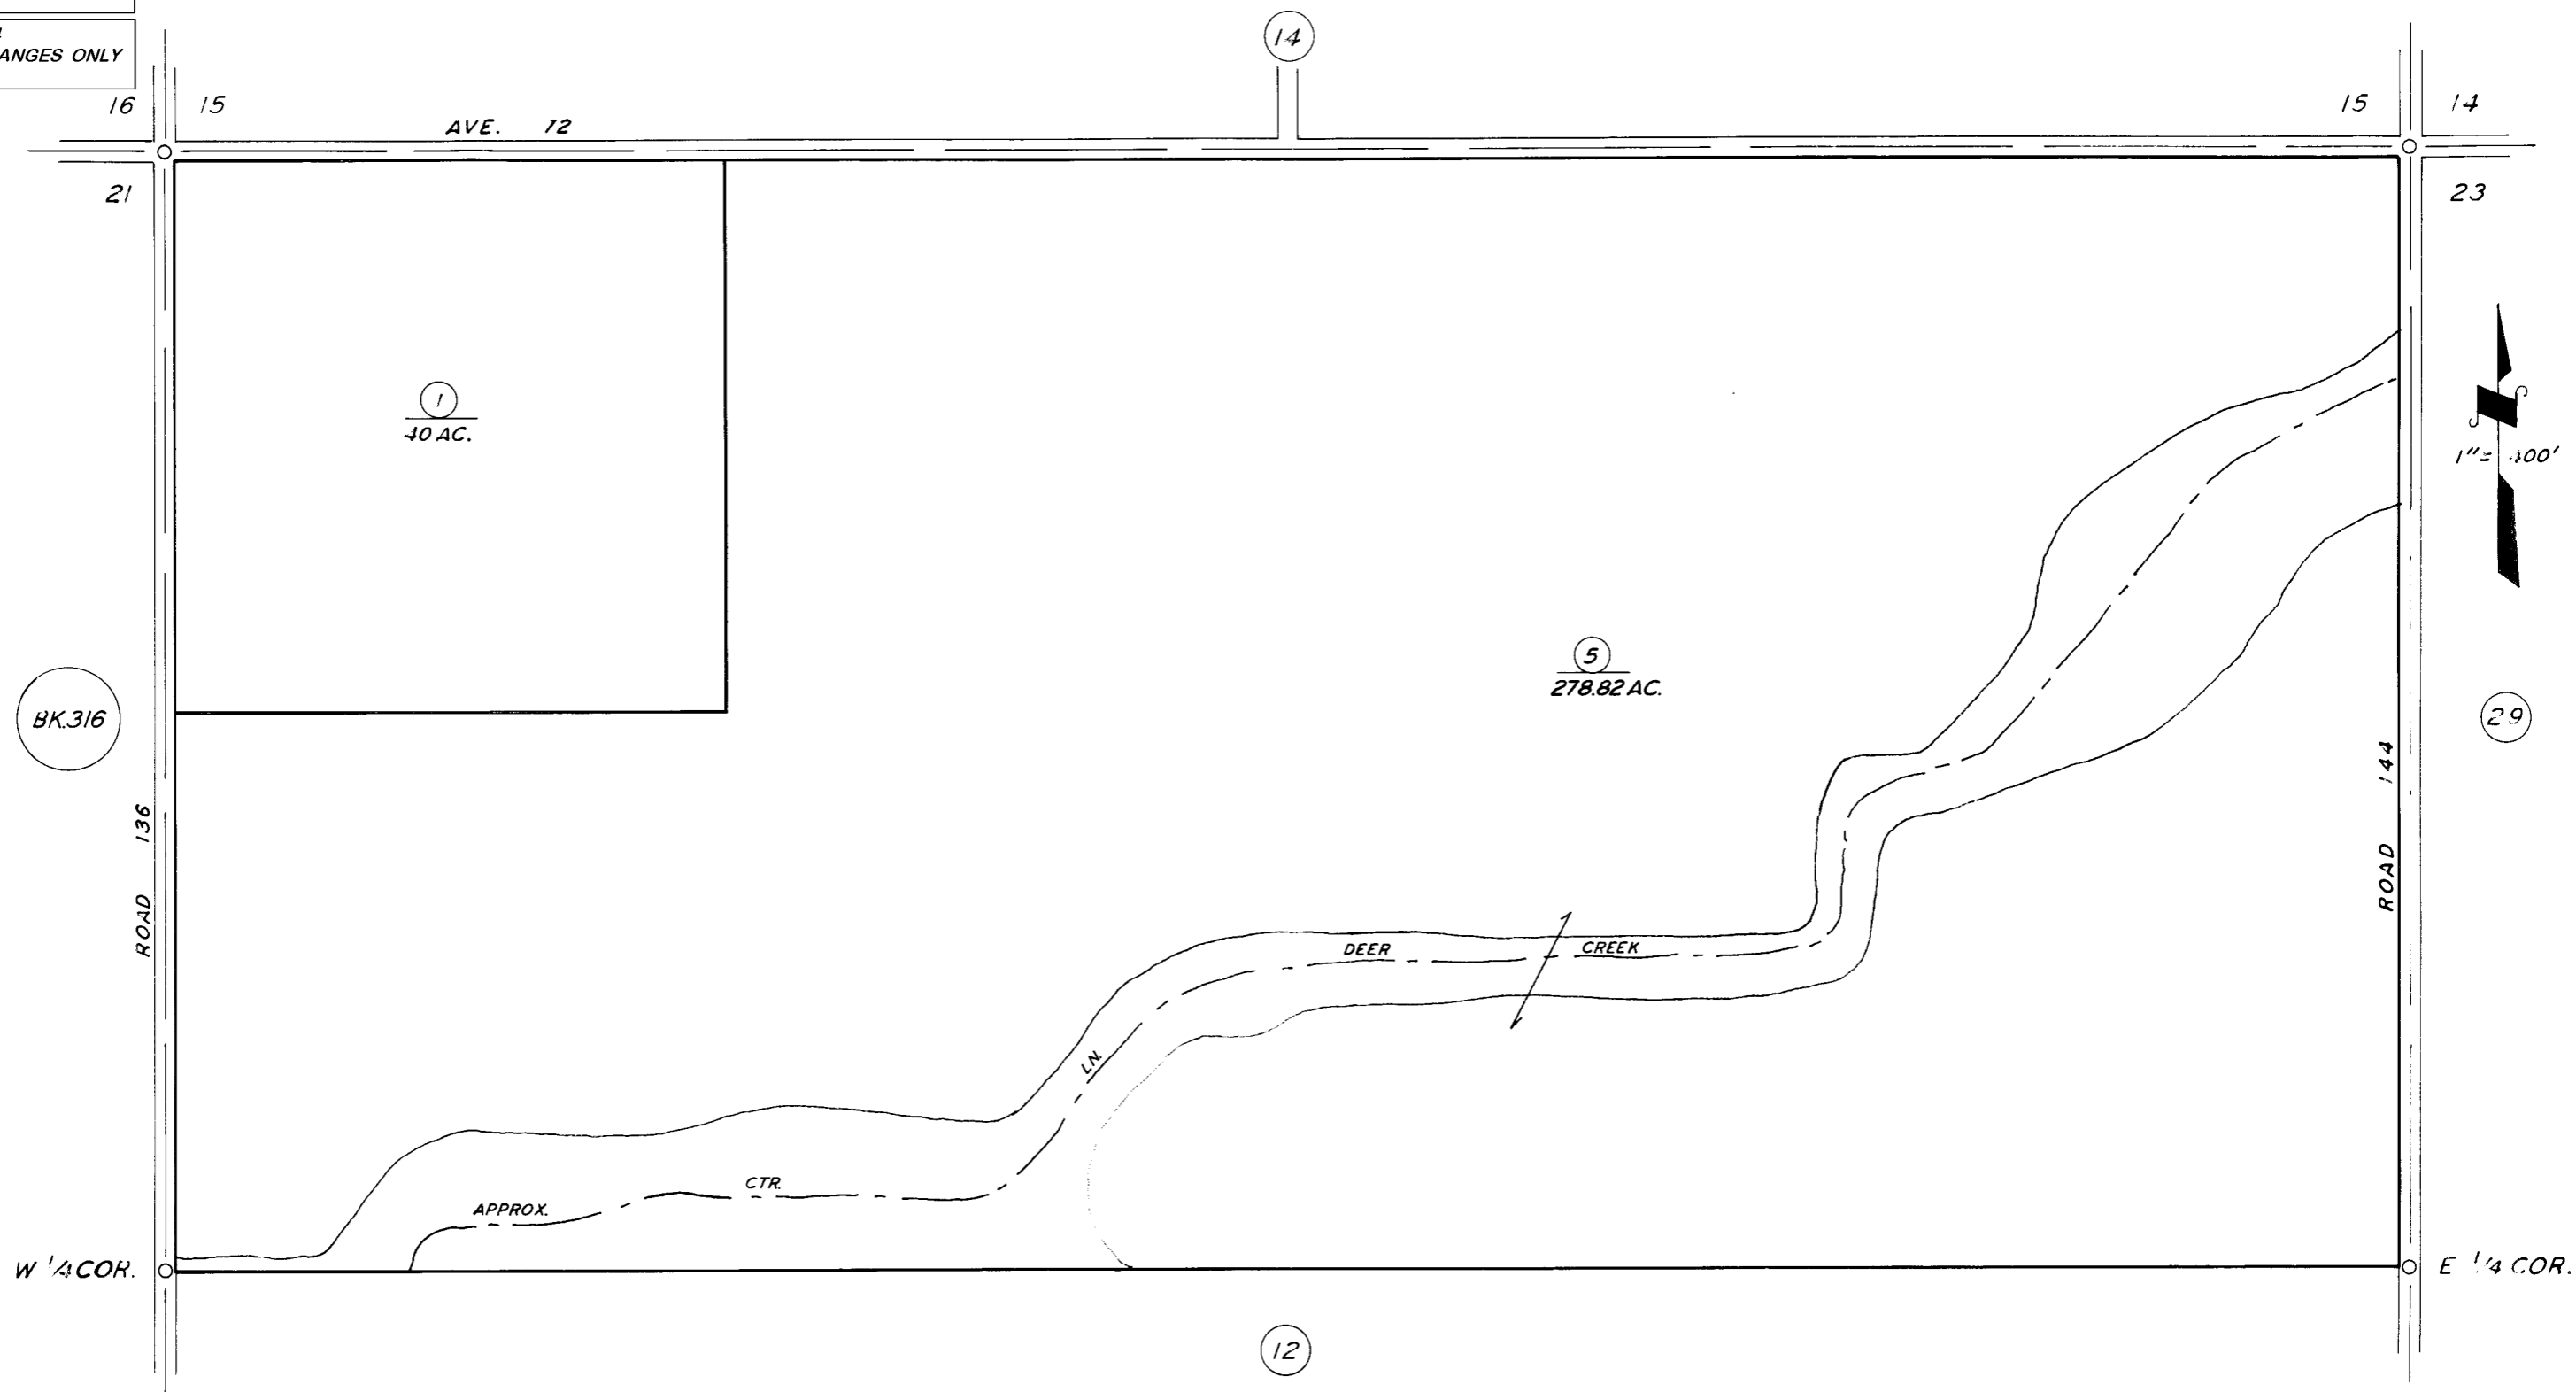

DISCLAIMER

THIS MAP WAS PREPARED FOR LOCAL PROPERTY ASSESSMENT PURPOSES ONLY. THE PARCELS SHOWN HEREON MAY NOT COMPLY WITH STATE AND LOCAL SUBDIVISION ORDINANCES. NO LIABILITY IS ASSUMED FOR THE USE OF THE INFORMATION HEREON.

REVISED: 06/04/2014
REASON: TRAC CHANGES ONLY
CAD TECH: RLW

N 1/2 SEC. 22, T. 23S., R. 25E., M.D.B.&M.

TAX CODE AREA **318-13**
075-002
075-007

ASSESSOR'S MAPS BK. 318, PG. 13.

COUNTY OF TULARE, CALIF.

NOTE -- ASSESSOR'S BLOCK NUMBERS SHOWN IN ELLIPSES
ASSESSOR'S PARCEL NUMBERS SHOWN IN CIRCLES