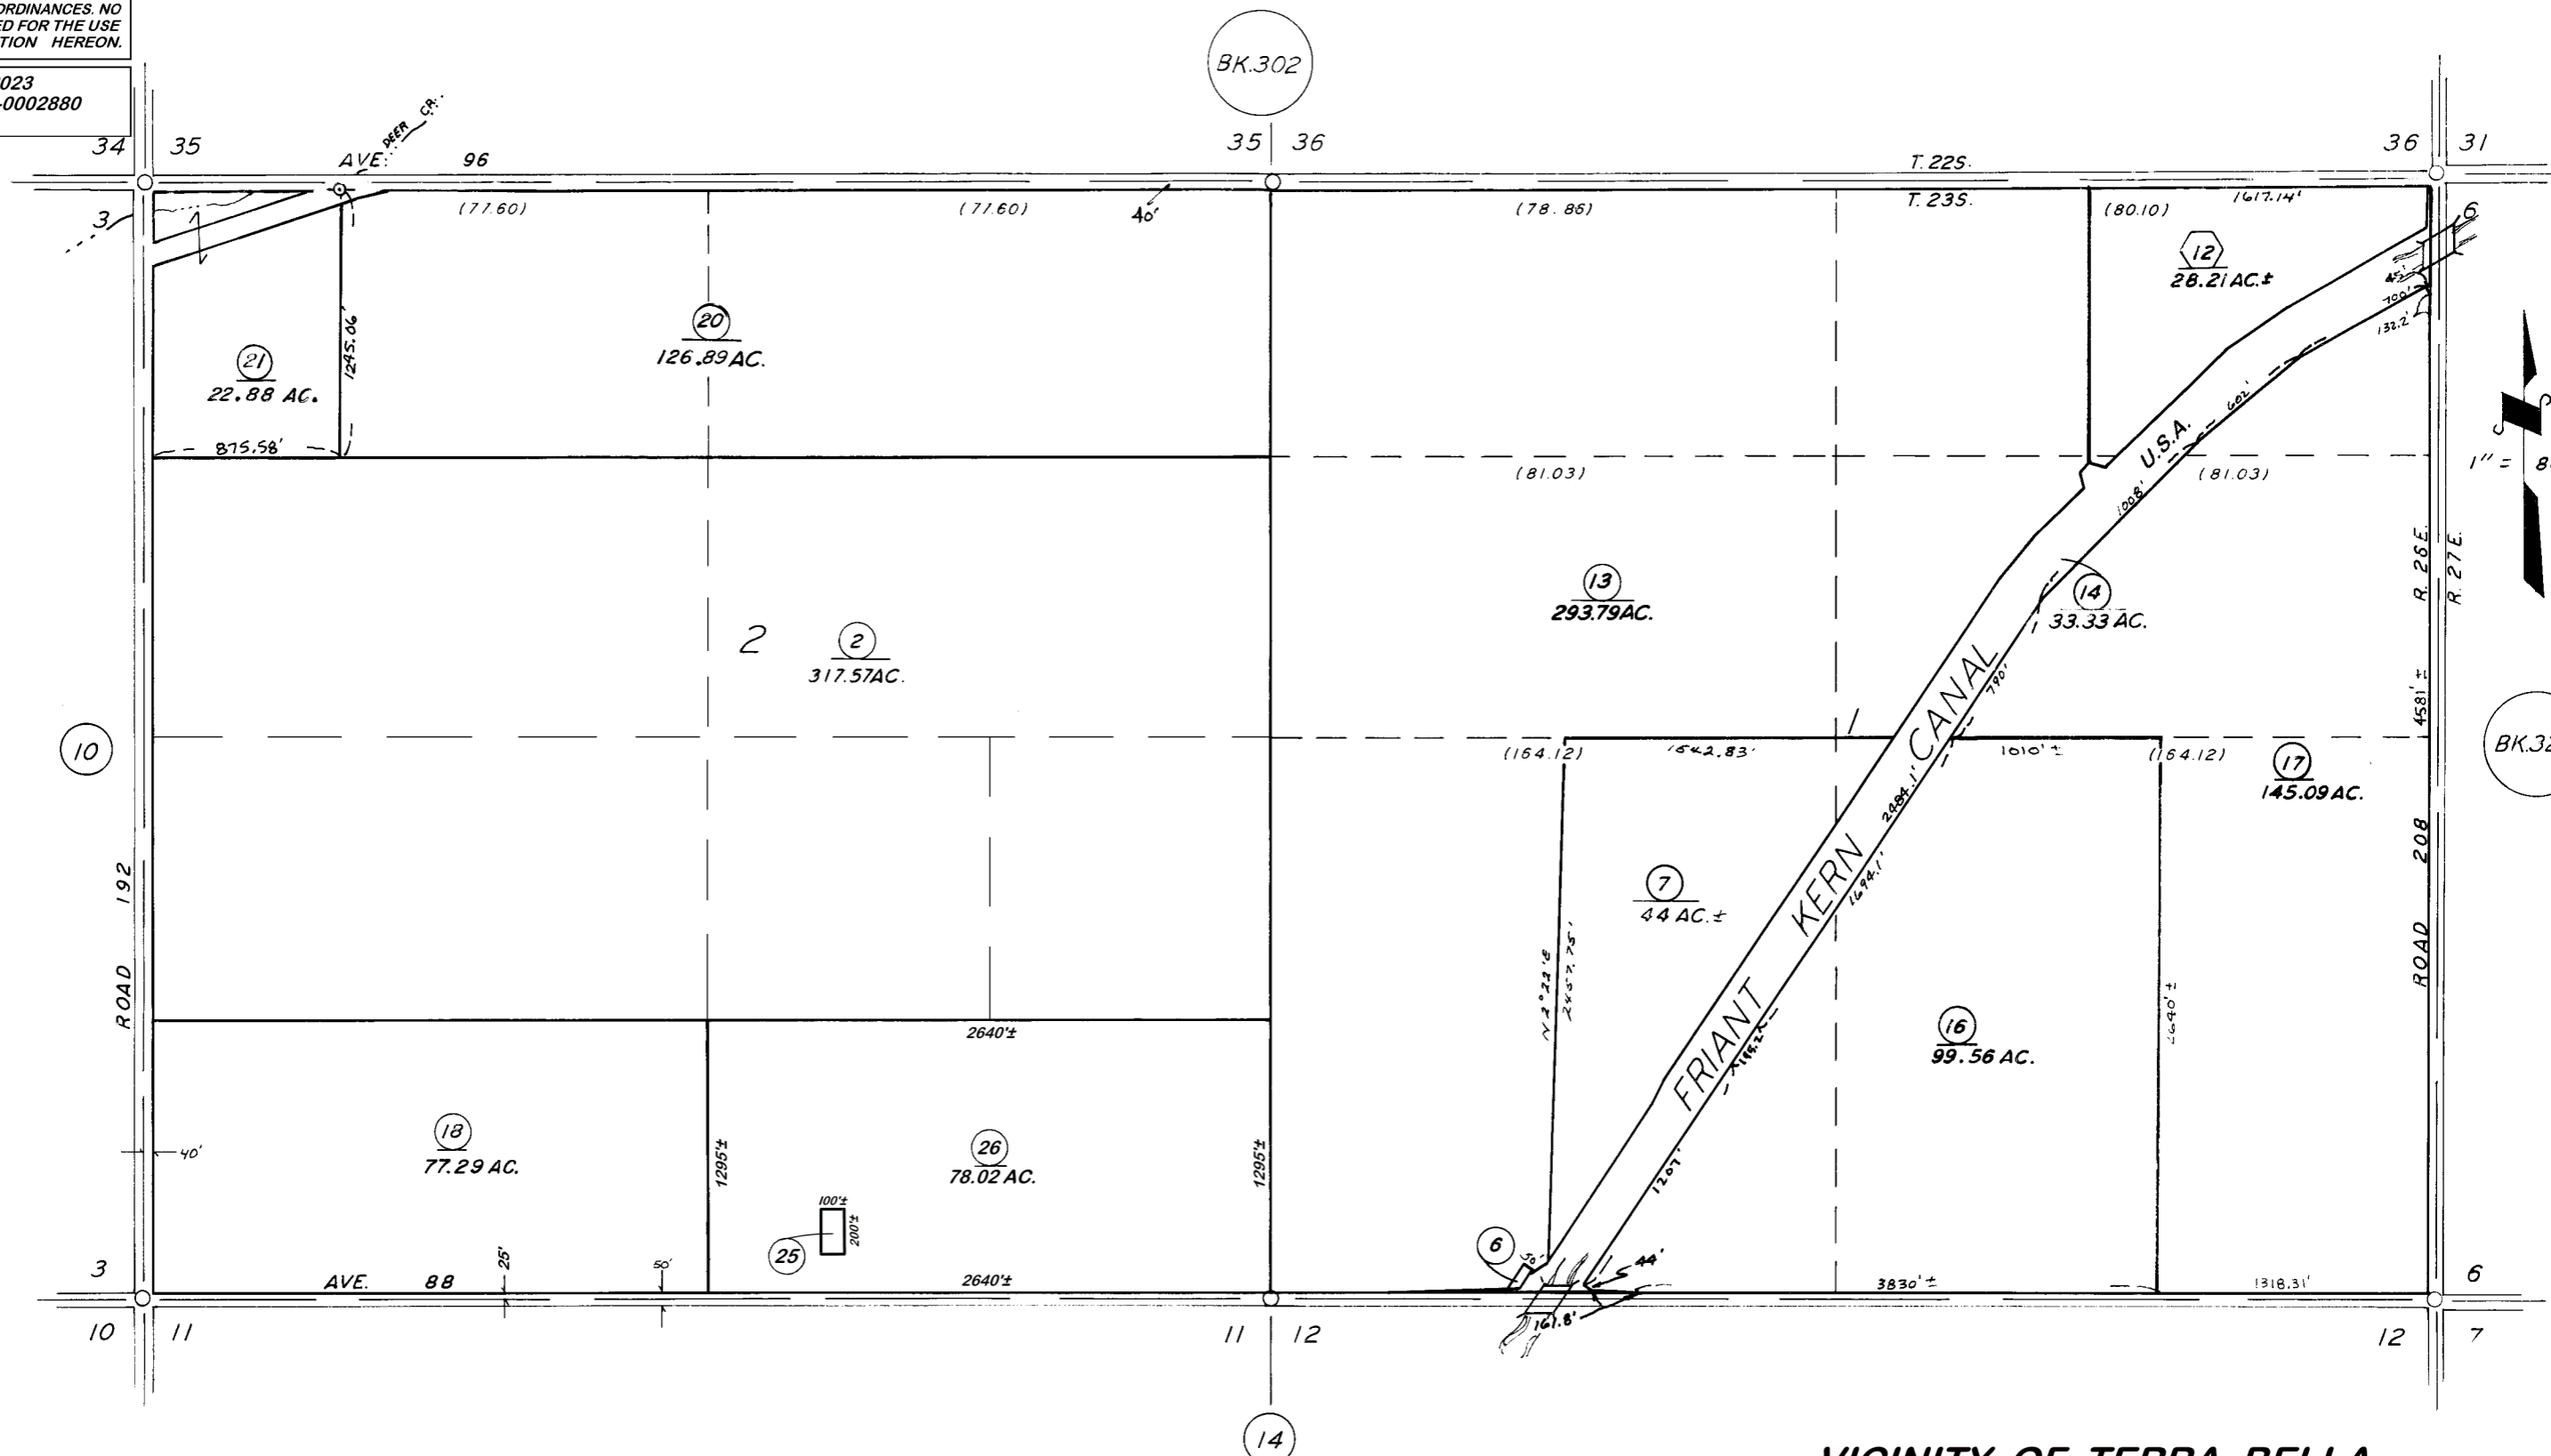

DISCLAIMER
THIS MAP WAS PREPARED FOR LOCAL PROPERTY ASSESSMENT PURPOSES ONLY. THE PARCELS SHOWN HEREON MAY NOT COMPLY WITH STATE AND LOCAL SUBDIVISION ORDINANCES. NO LIABILITY IS ASSUMED FOR THE USE OF THE INFORMATION HEREON.

REVISED: 5/5/2023
REASON: 2022-0002880
CAD TECH: JME

VICINITY OF TERRA BELLA
ASSESSOR'S MAPS BK. 319, PG. 13.
COUNTY OF TULARE, CALIF.

NOTE — ASSESSOR'S BLOCK NUMBERS SHOWN IN ELLIPSES
ASSESSOR'S PARCEL NUMBERS SHOWN IN CIRCLES