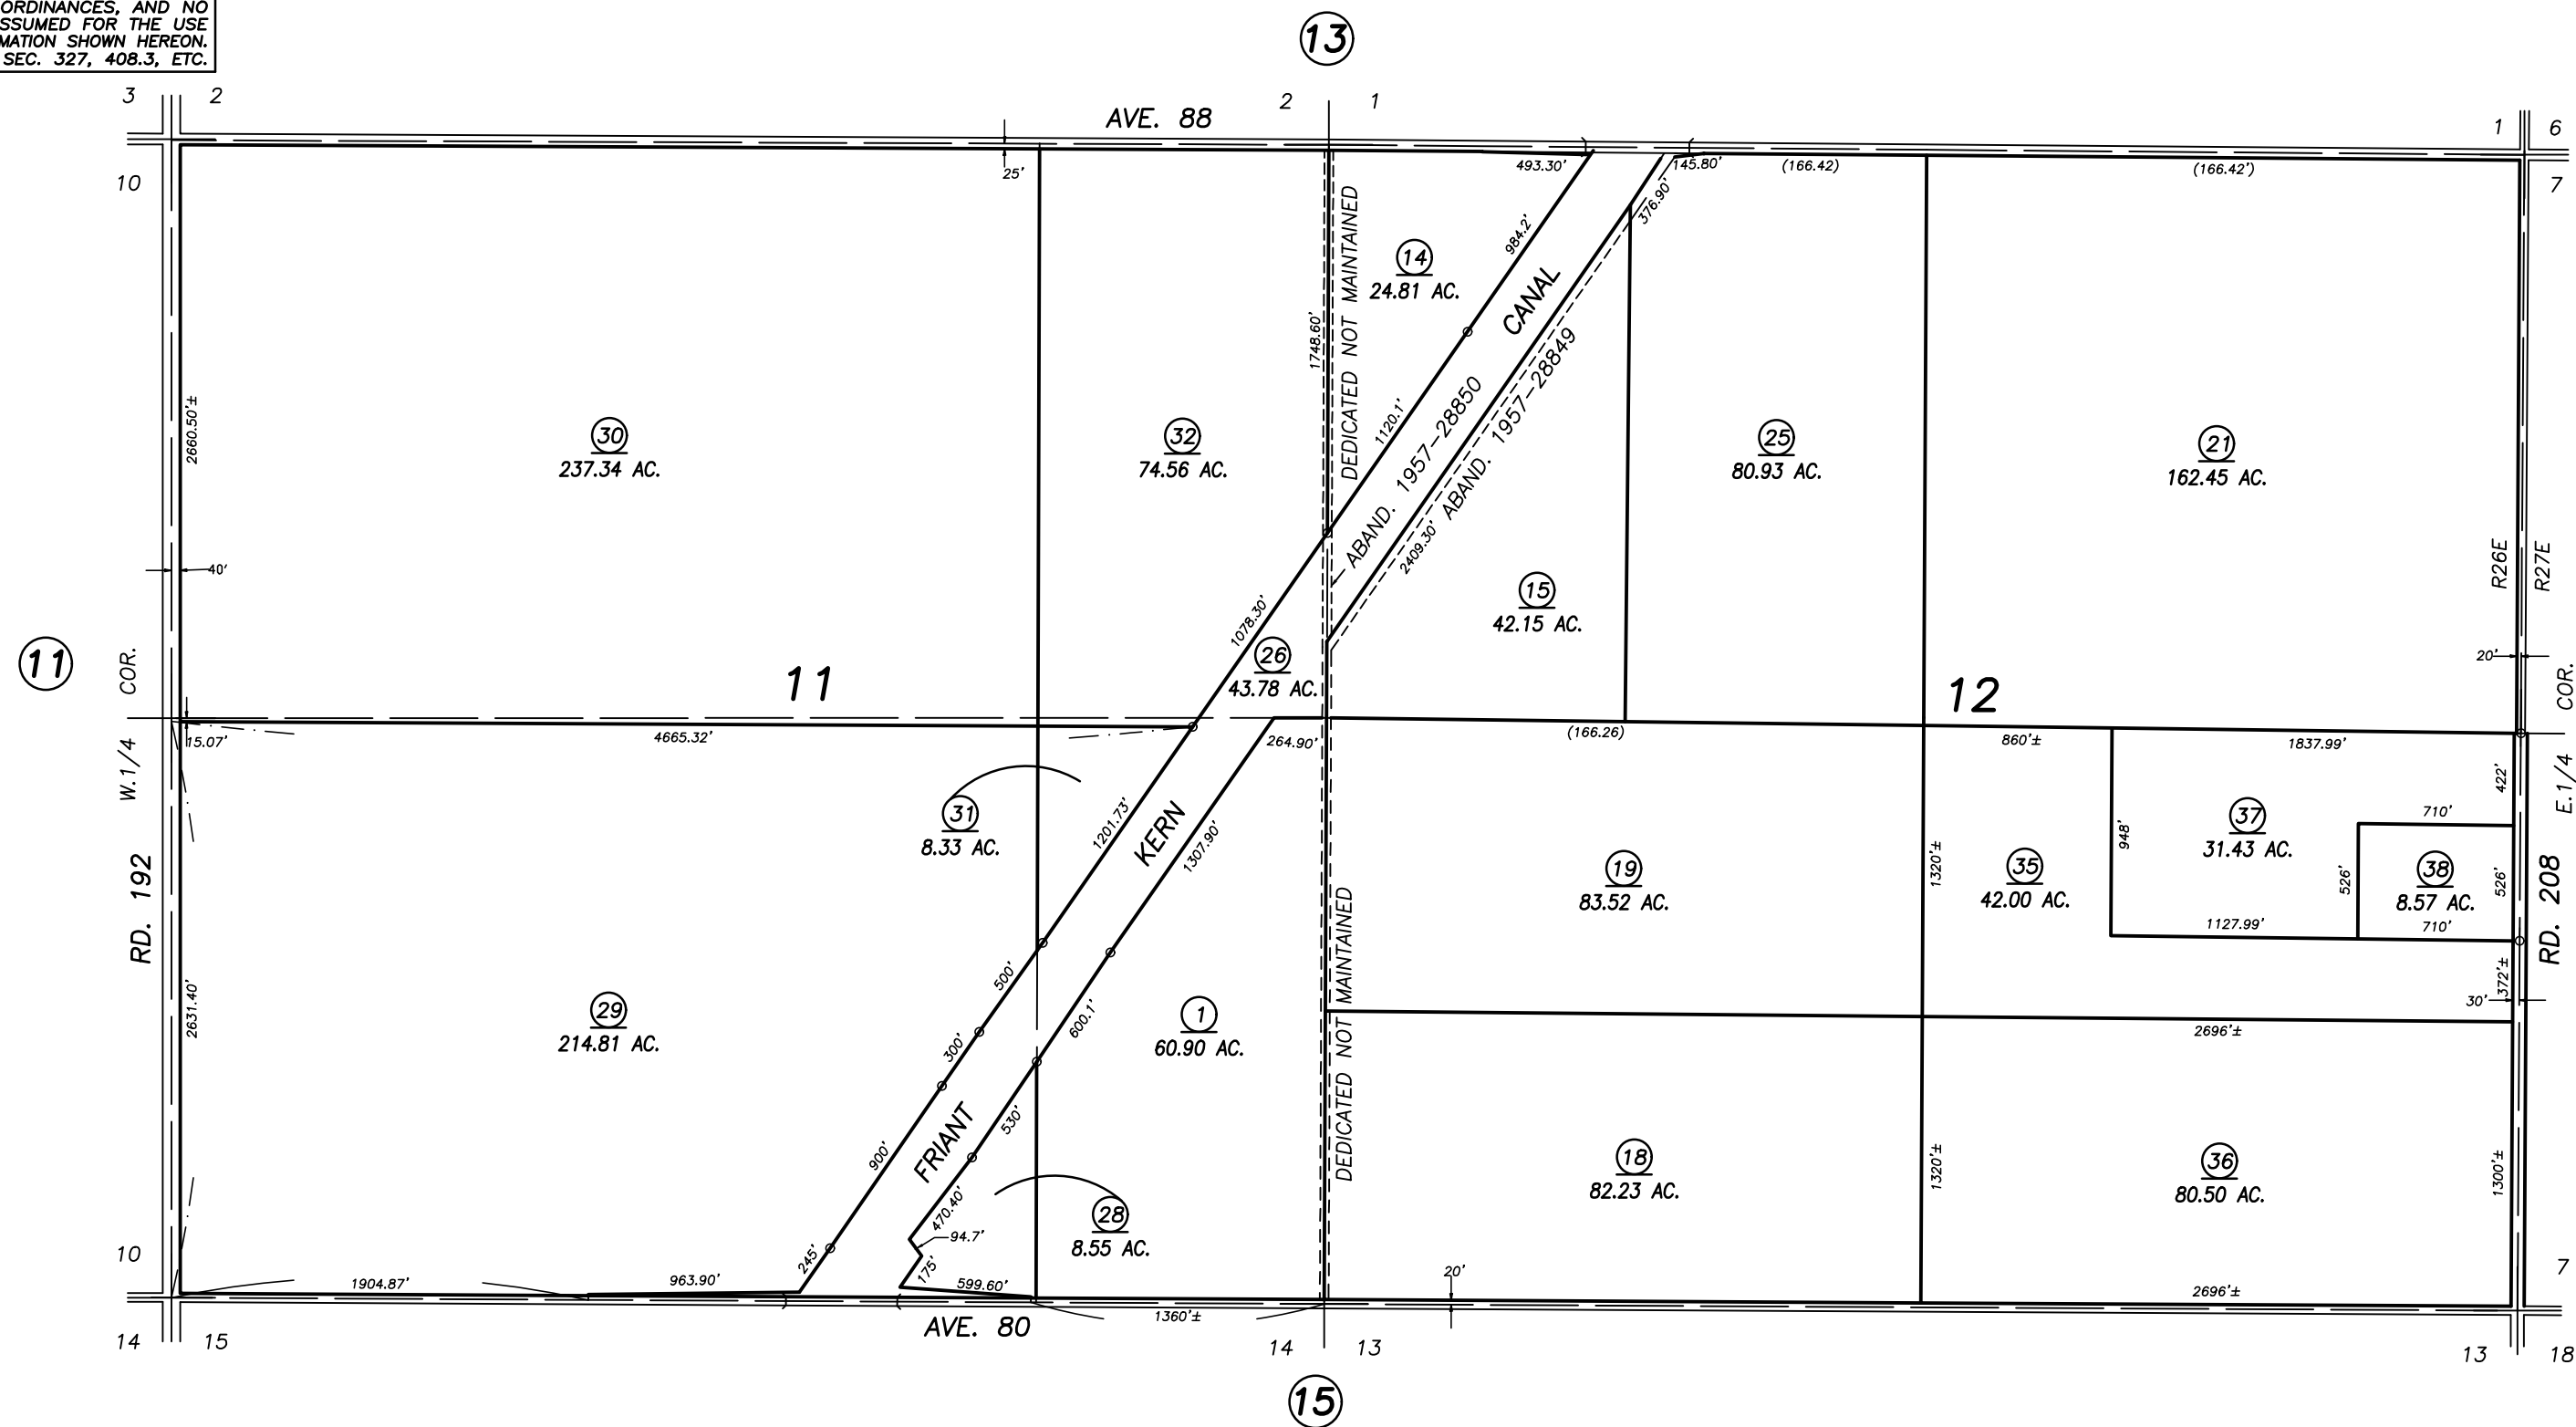

DISCLAIMER
THIS MAP WAS PREPARED FOR LOCAL PROPERTY ASSESSMENT PURPOSES ONLY AND THE PARCELS SHOWN HEREON MAY NOT COMPLY WITH STATE AND LOCAL SUBDIVISION ORDINANCES, AND NO LIABILITY IS ASSUMED FOR THE USE OF THE INFORMATION SHOWN HEREON. R & T CODE SEC. 327, 408.3, ETC.

Bk. 320

POR. RECORD OF SURVEY, L.S. 26-27 (RD. 192, ETC.)

VICINITY OF TERRA BELLA
ASSESSOR'S MAPS BK. 319 , PG. 14
COUNTY OF TULARE, CALIFORNIA, U.S.A.

NOTE: Assessor's Parcel Numbers Shown in Circles (1) (123)
Assessor's Block Numbers Shown in Ellipses