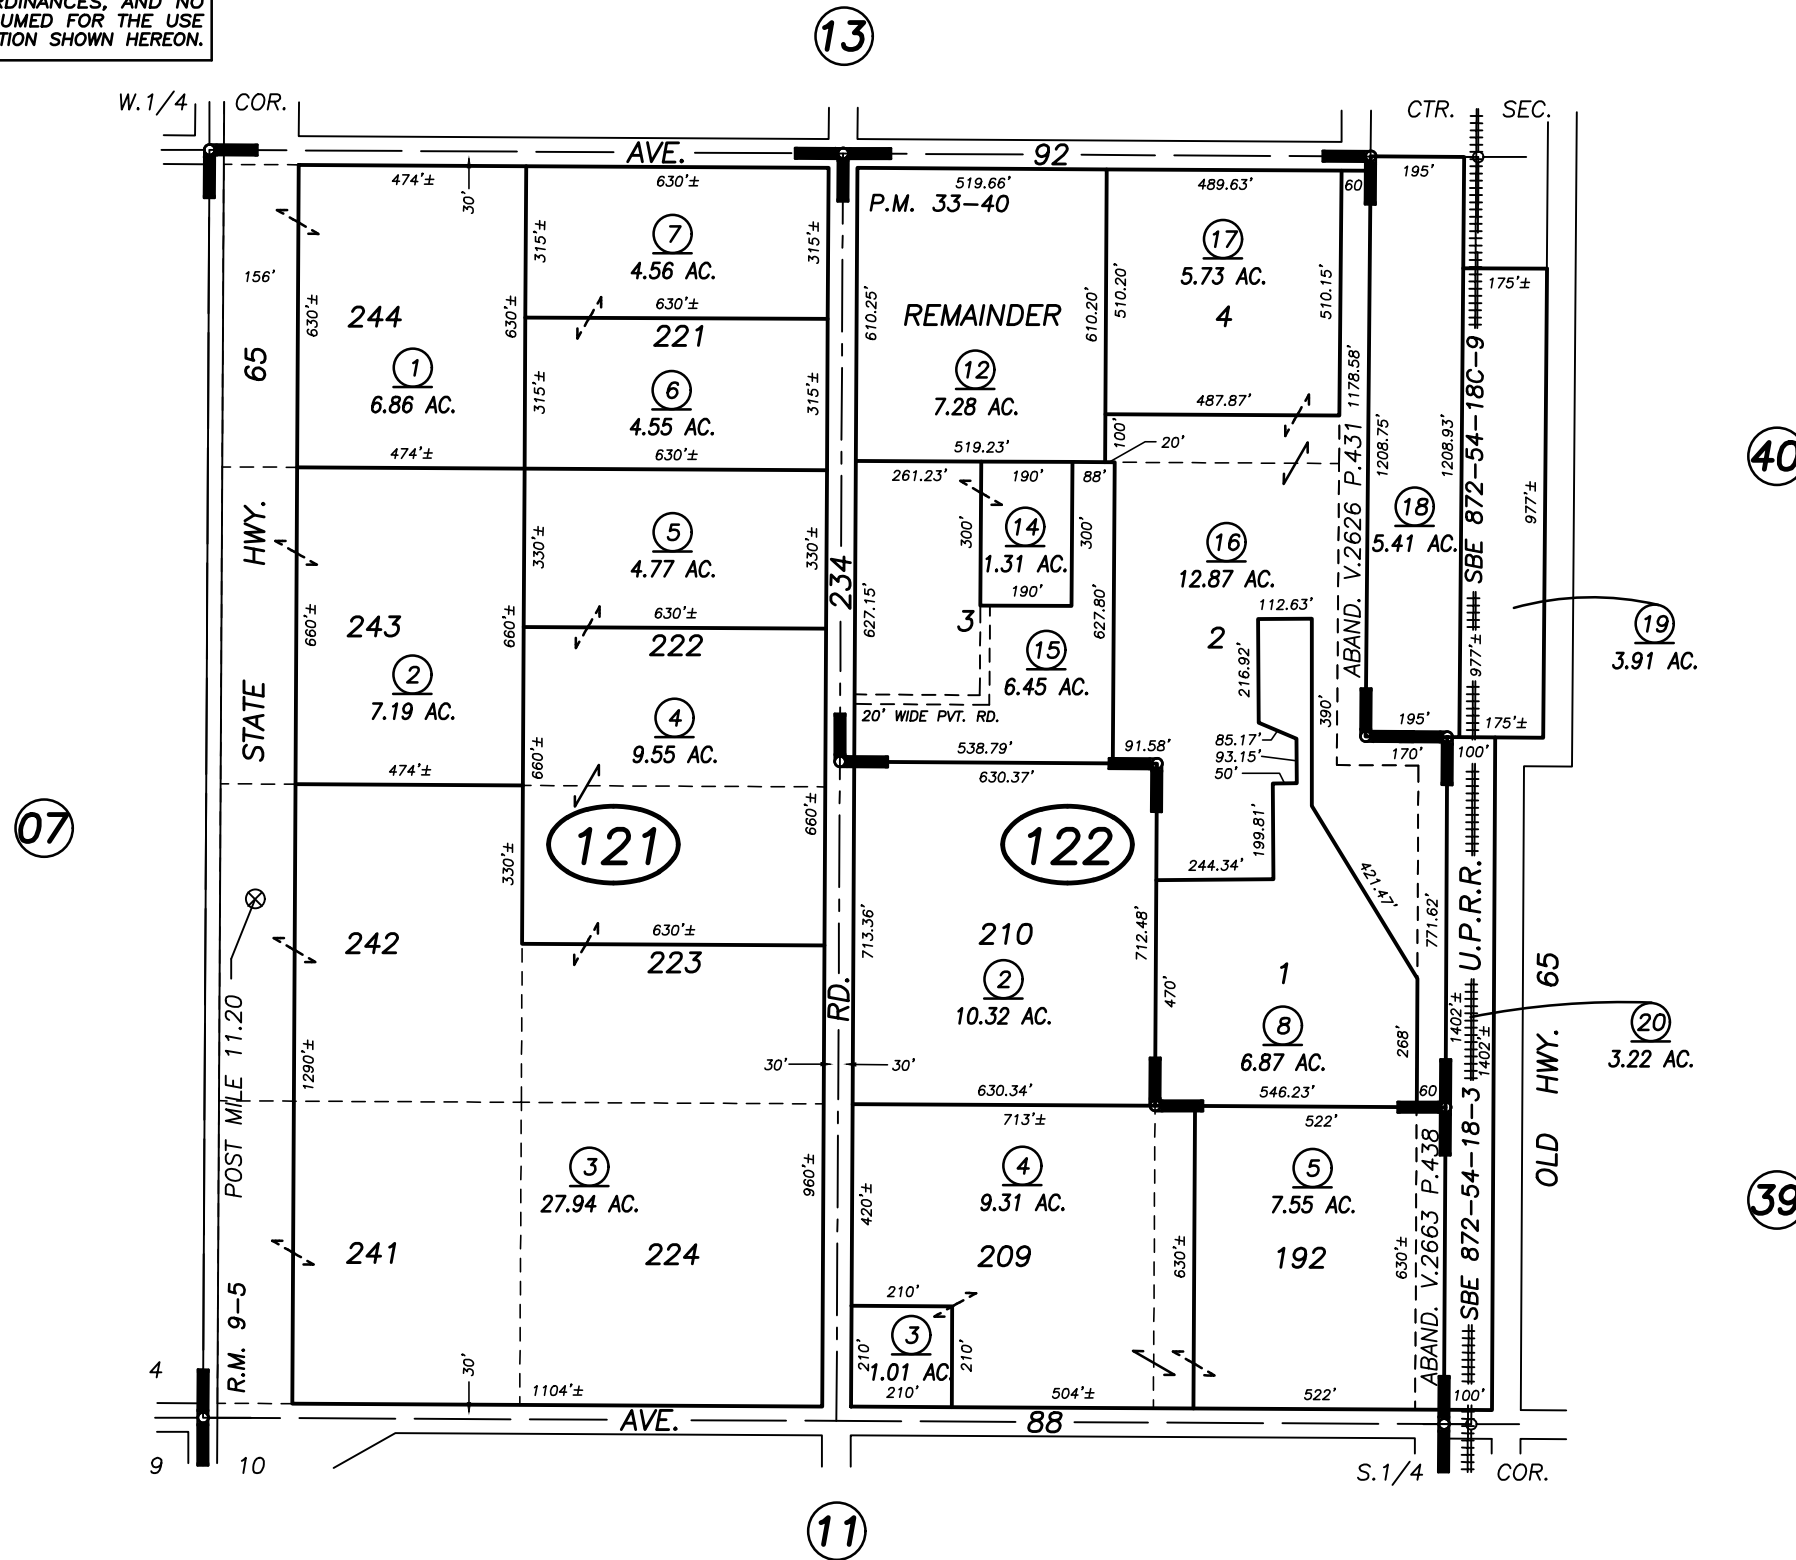

POR. S1/2 SEC.3, T.23S., R.27E., M.D.B.&M.

Tax Area Codes 320-12
 144-001

POR. TERRA BELLA LANDS SUB. NO. 7, R.M. 9-5
 PARCEL MAP 3238, P.M. 33-40

VICINITY OF TERRA BELLA
 ASSESSOR'S MAPS BK. 320 , PG. 12
 COUNTY OF TULARE, STATE OF CALIFORNIA, U.S.A.

NOTE: Assessor's Parcel Numbers Shown in Circles (1) (123)
 Assessor's Block Numbers Shown in Ellipses

2001-0041383	02/11/2003	PHN
REVISION	DATE	TECH