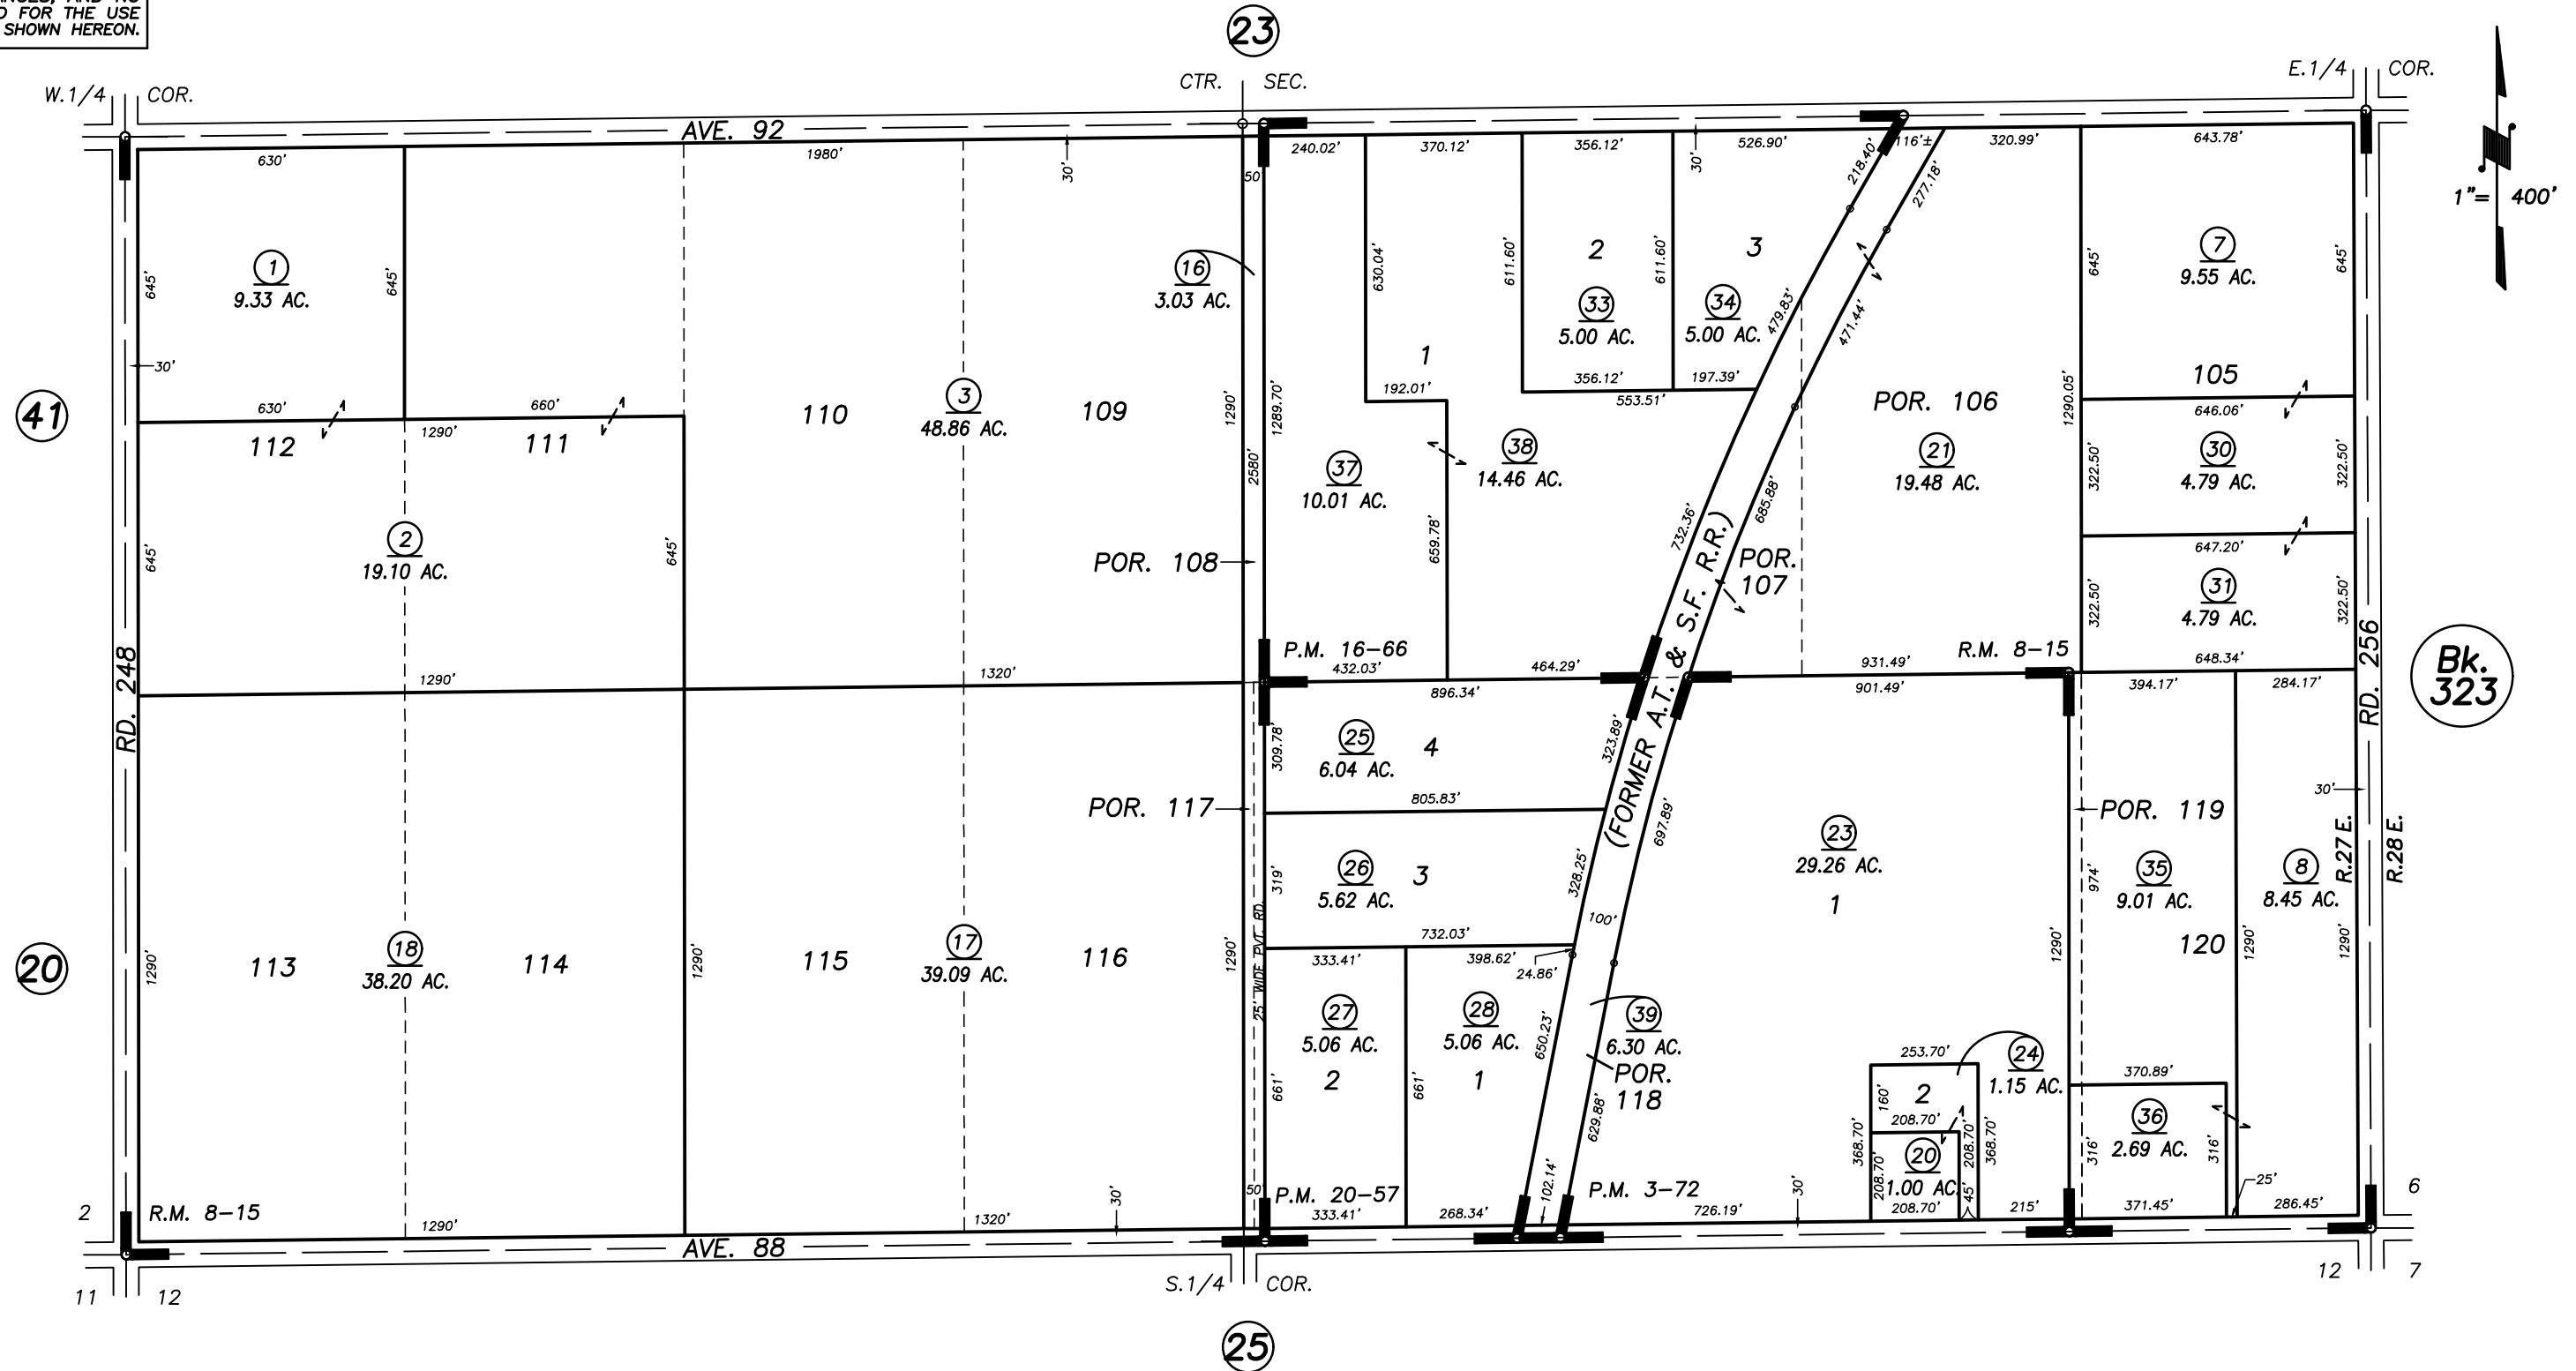

**DISCLAIMER**  
 THIS MAP WAS PREPARED FOR LOCAL PROPERTY ASSESSMENT PURPOSES ONLY AND THE PARCELS SHOWN HEREON MAY NOT COMPLY WITH STATE AND LOCAL SUBDIVISION ORDINANCES, AND NO LIABILITY IS ASSUMED FOR THE USE OF THE INFORMATION SHOWN HEREON.

S1/2 SEC.1, T.23S., R.27E., M.D.B.&M.

Tax Area Code 320-24

144-001

144-006

POR. TERRA BELLA LANDS SUB. NO. 5, R.M. 8-15  
 PARCEL MAP 272, P.M. 3-72  
 PARCEL MAP 1565, P.M. 16-66  
 PARCEL MAP 1956, P.M. 20-57

VICINITY OF TERRA BELLA  
 ASSESSOR'S MAPS BK. 320 , PG. 24  
 COUNTY OF TULARE, CALIFORNIA, U.S.A.