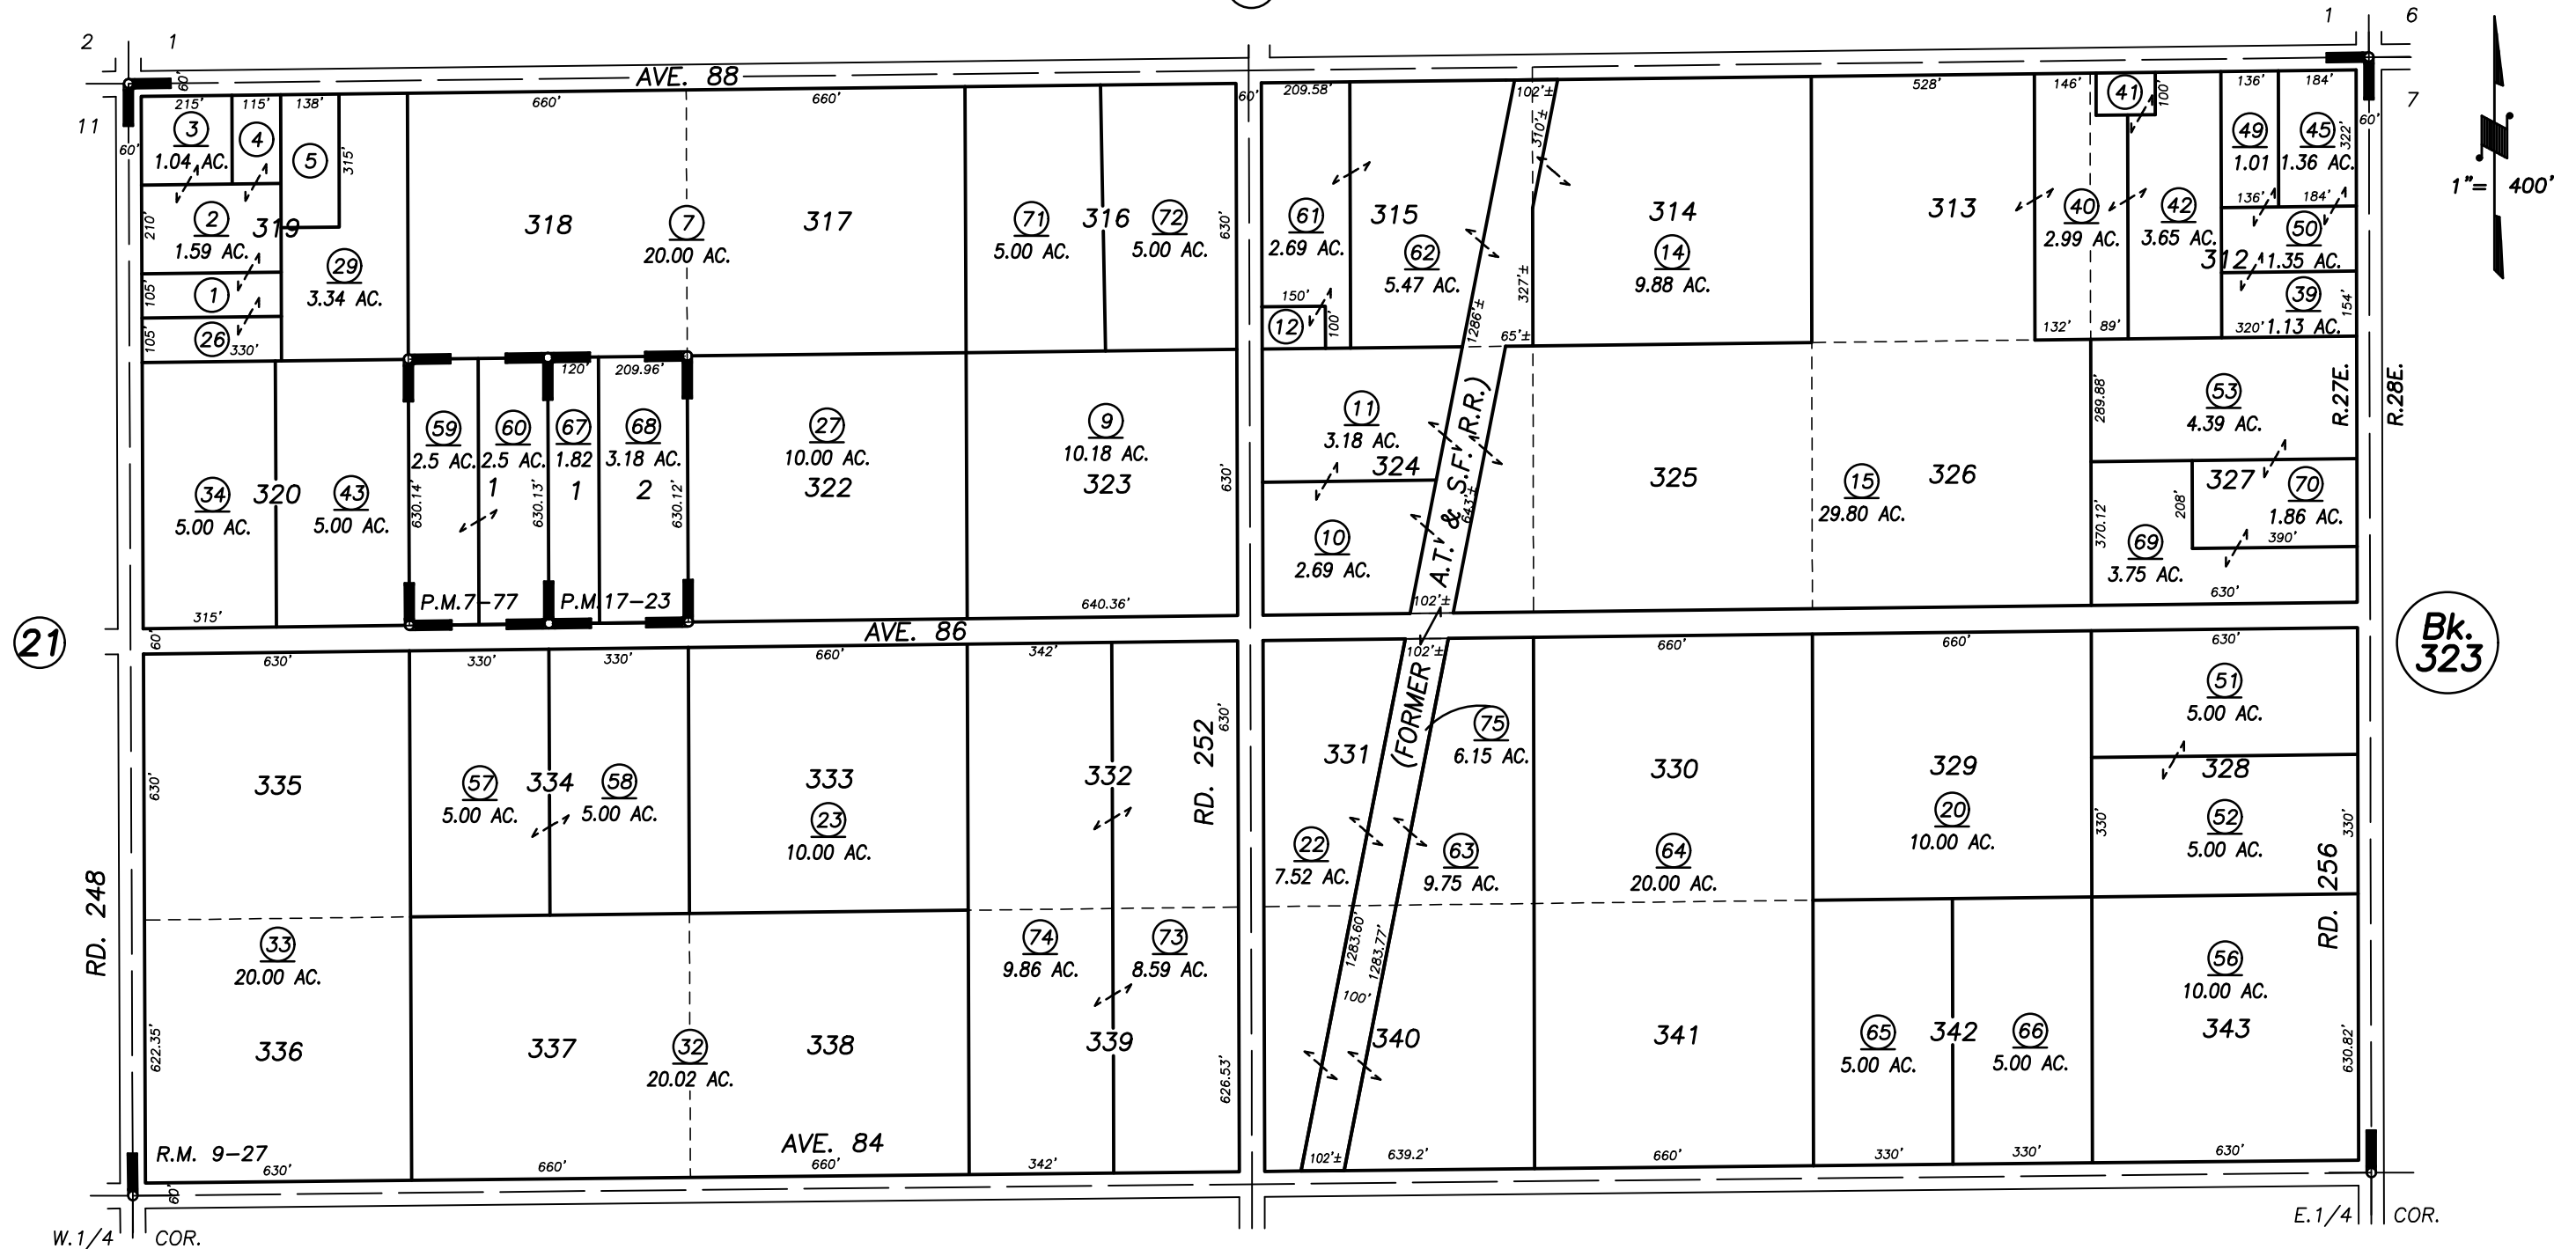

**DISCLAIMER**  
 THIS MAP WAS PREPARED FOR LOCAL PROPERTY ASSESSMENT PURPOSES ONLY AND THE PARCELS SHOWN HEREON MAY NOT COMPLY WITH STATE AND LOCAL SUBDIVISION ORDINANCES, AND NO LIABILITY IS ASSUMED FOR THE USE OF THE INFORMATION SHOWN HEREON.

N1/2 OF SEC.12, T.23S., R.27E., M.D.B.&M.

Tax Area Code 320-25

144-001

144-006

24

Bk. 323

26

POR. TERRA BELLA LAND SUB., R.M. 9-27  
 PARCEL MAP 677, P.M. 7-77  
 PARCEL MAP 1622, P.M. 17-23

VICINITY OF TERRA BELLA  
 ASSESSOR'S MAPS BK. 320 , PG. 25  
 COUNTY OF TULARE, CALIFORNIA, U.S.A.