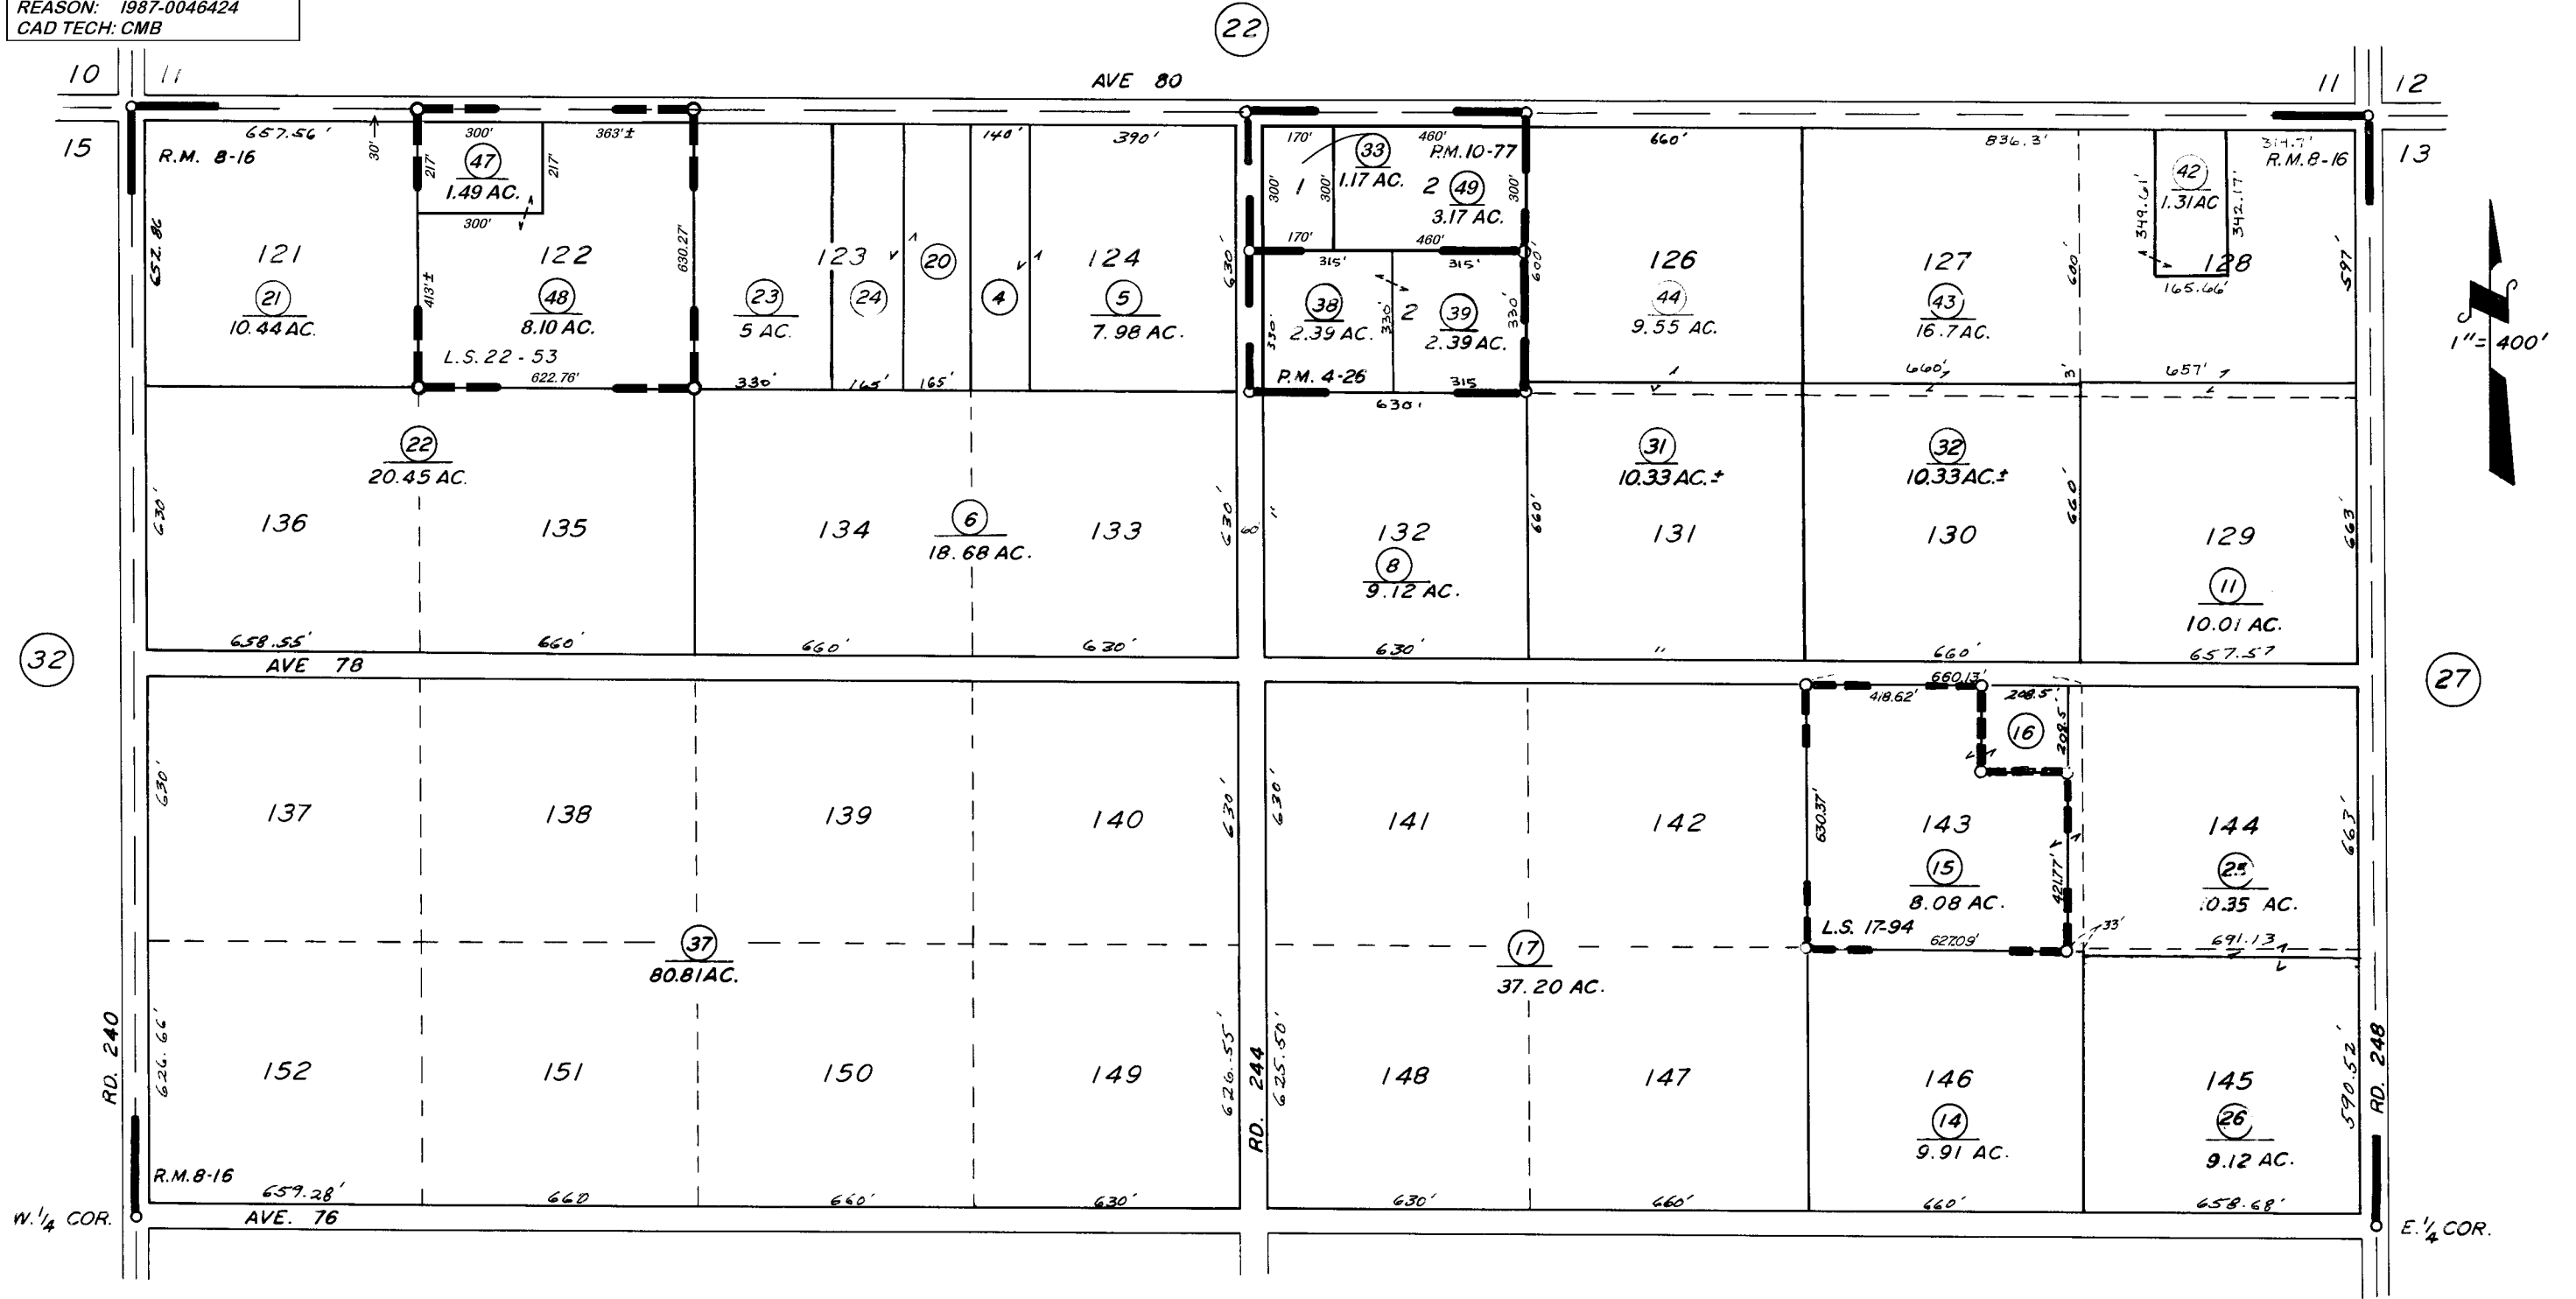

REVISED: 08/07/2013
 REASON: 1987-0046424
 CAD TECH: CMB

N 1/2 OF SEC. 14, T.23S., R.27E., M. D. B. & M.

TAX CODE AREA 320-30
 144-003

POR. TERRA BELLA LANDS SUB. NO. 6 R.M. 9-16
 PARCEL MAP 326 P.M. 4-26
 PARCEL MAP 976 P.M. 10-77
 RECORD OF SURVEY L.S. 17-94
 RECORD OF SURVEY L.S. 22-53

VICINITY OF TERRA BELLA
ASSESSOR'S MAPS BK. 320, PG. 30.
COUNTY OF TULARE, CALIF.

NOTE: Assessor's Parcel Numbers Shown in Circles
 Assessor's Block Numbers Shown in Elipses