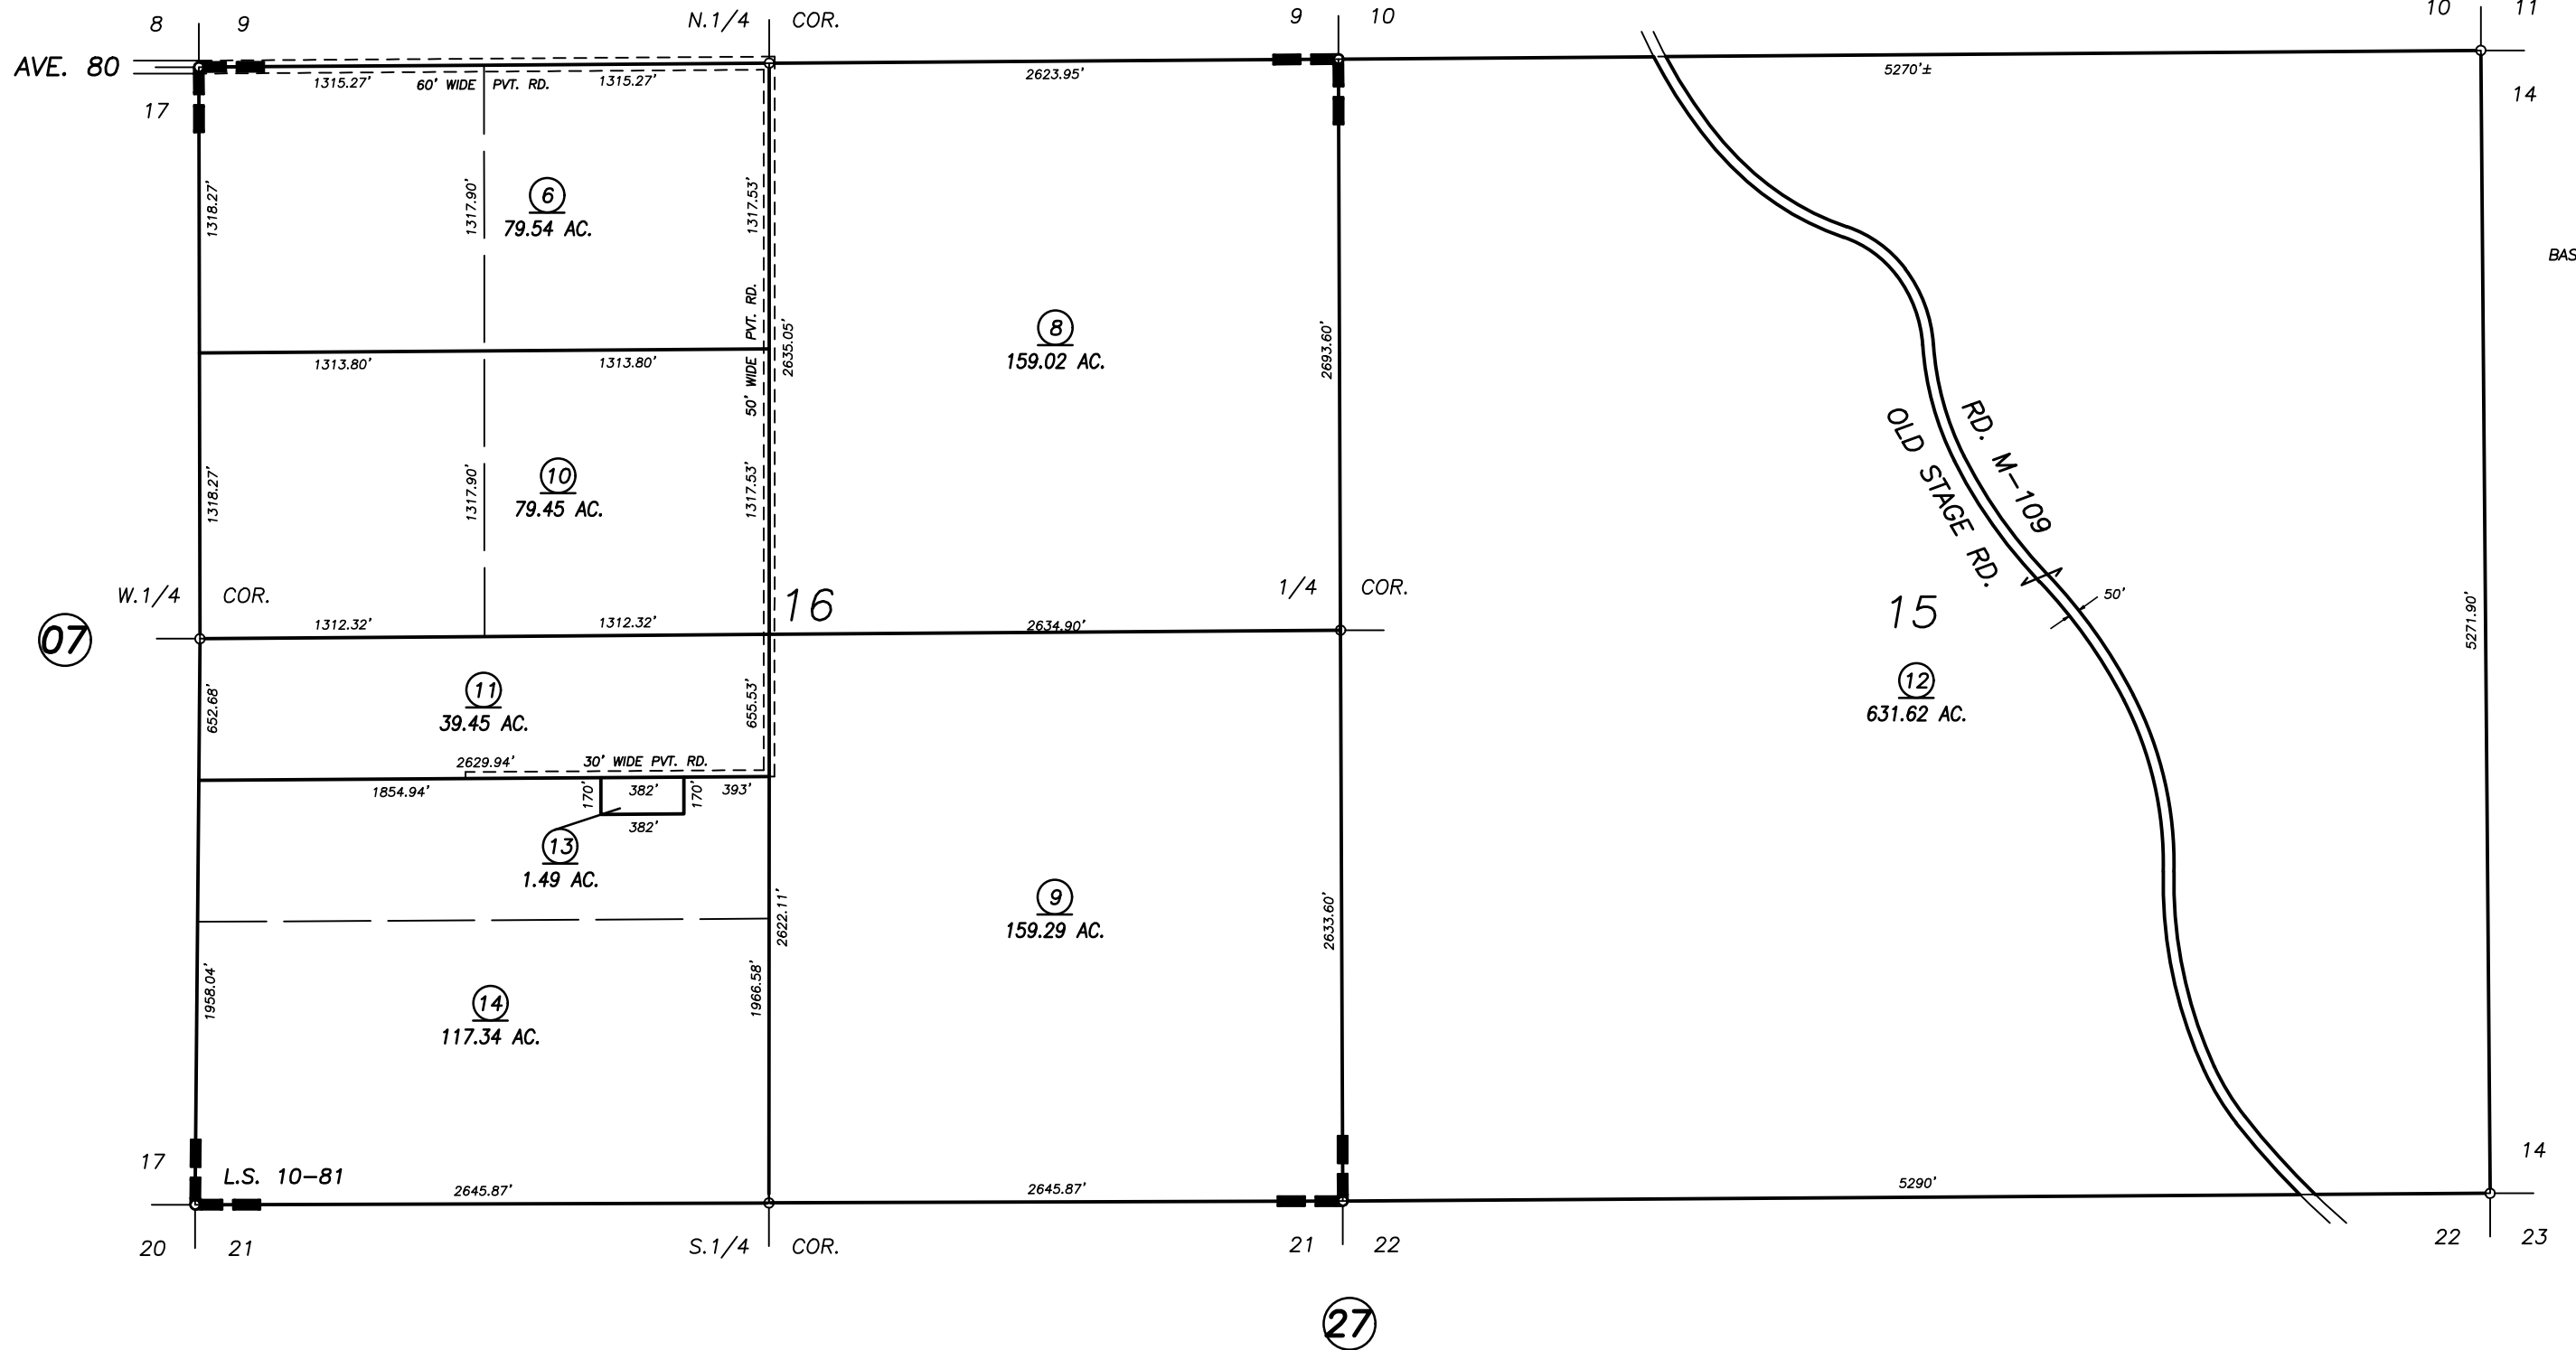

DISCLAIMER
 THIS MAP WAS PREPARED FOR LOCAL PROPERTY ASSESSMENT PURPOSES ONLY AND THE PARCELS SHOWN HEREON MAY NOT COMPLY WITH STATE AND LOCAL SUBDIVISION ORDINANCES, AND NO LIABILITY IS ASSUMED FOR THE USE OF THE INFORMATION SHOWN HEREON.

SEC. 15 & 16, T.23S., R.28E., M.D.B.& M.

Tax Area Code **323-01**

144-001

144-006

074-002

RECORD OF SURVEY, L.S. 10-81

VICINITY OF TERRA BELLA
 ASSESSOR'S MAPS BK. 323 , PG. 01
 COUNTY OF TULARE, CALIFORNIA, U.S.A.

NOTE: Assessor's Parcel Numbers Shown in Circles (1) (123)
 Assessor's Block Numbers Shown in Elipses

2002-0098507	02/18/2004	KMS
REVISION	DATE	TECH