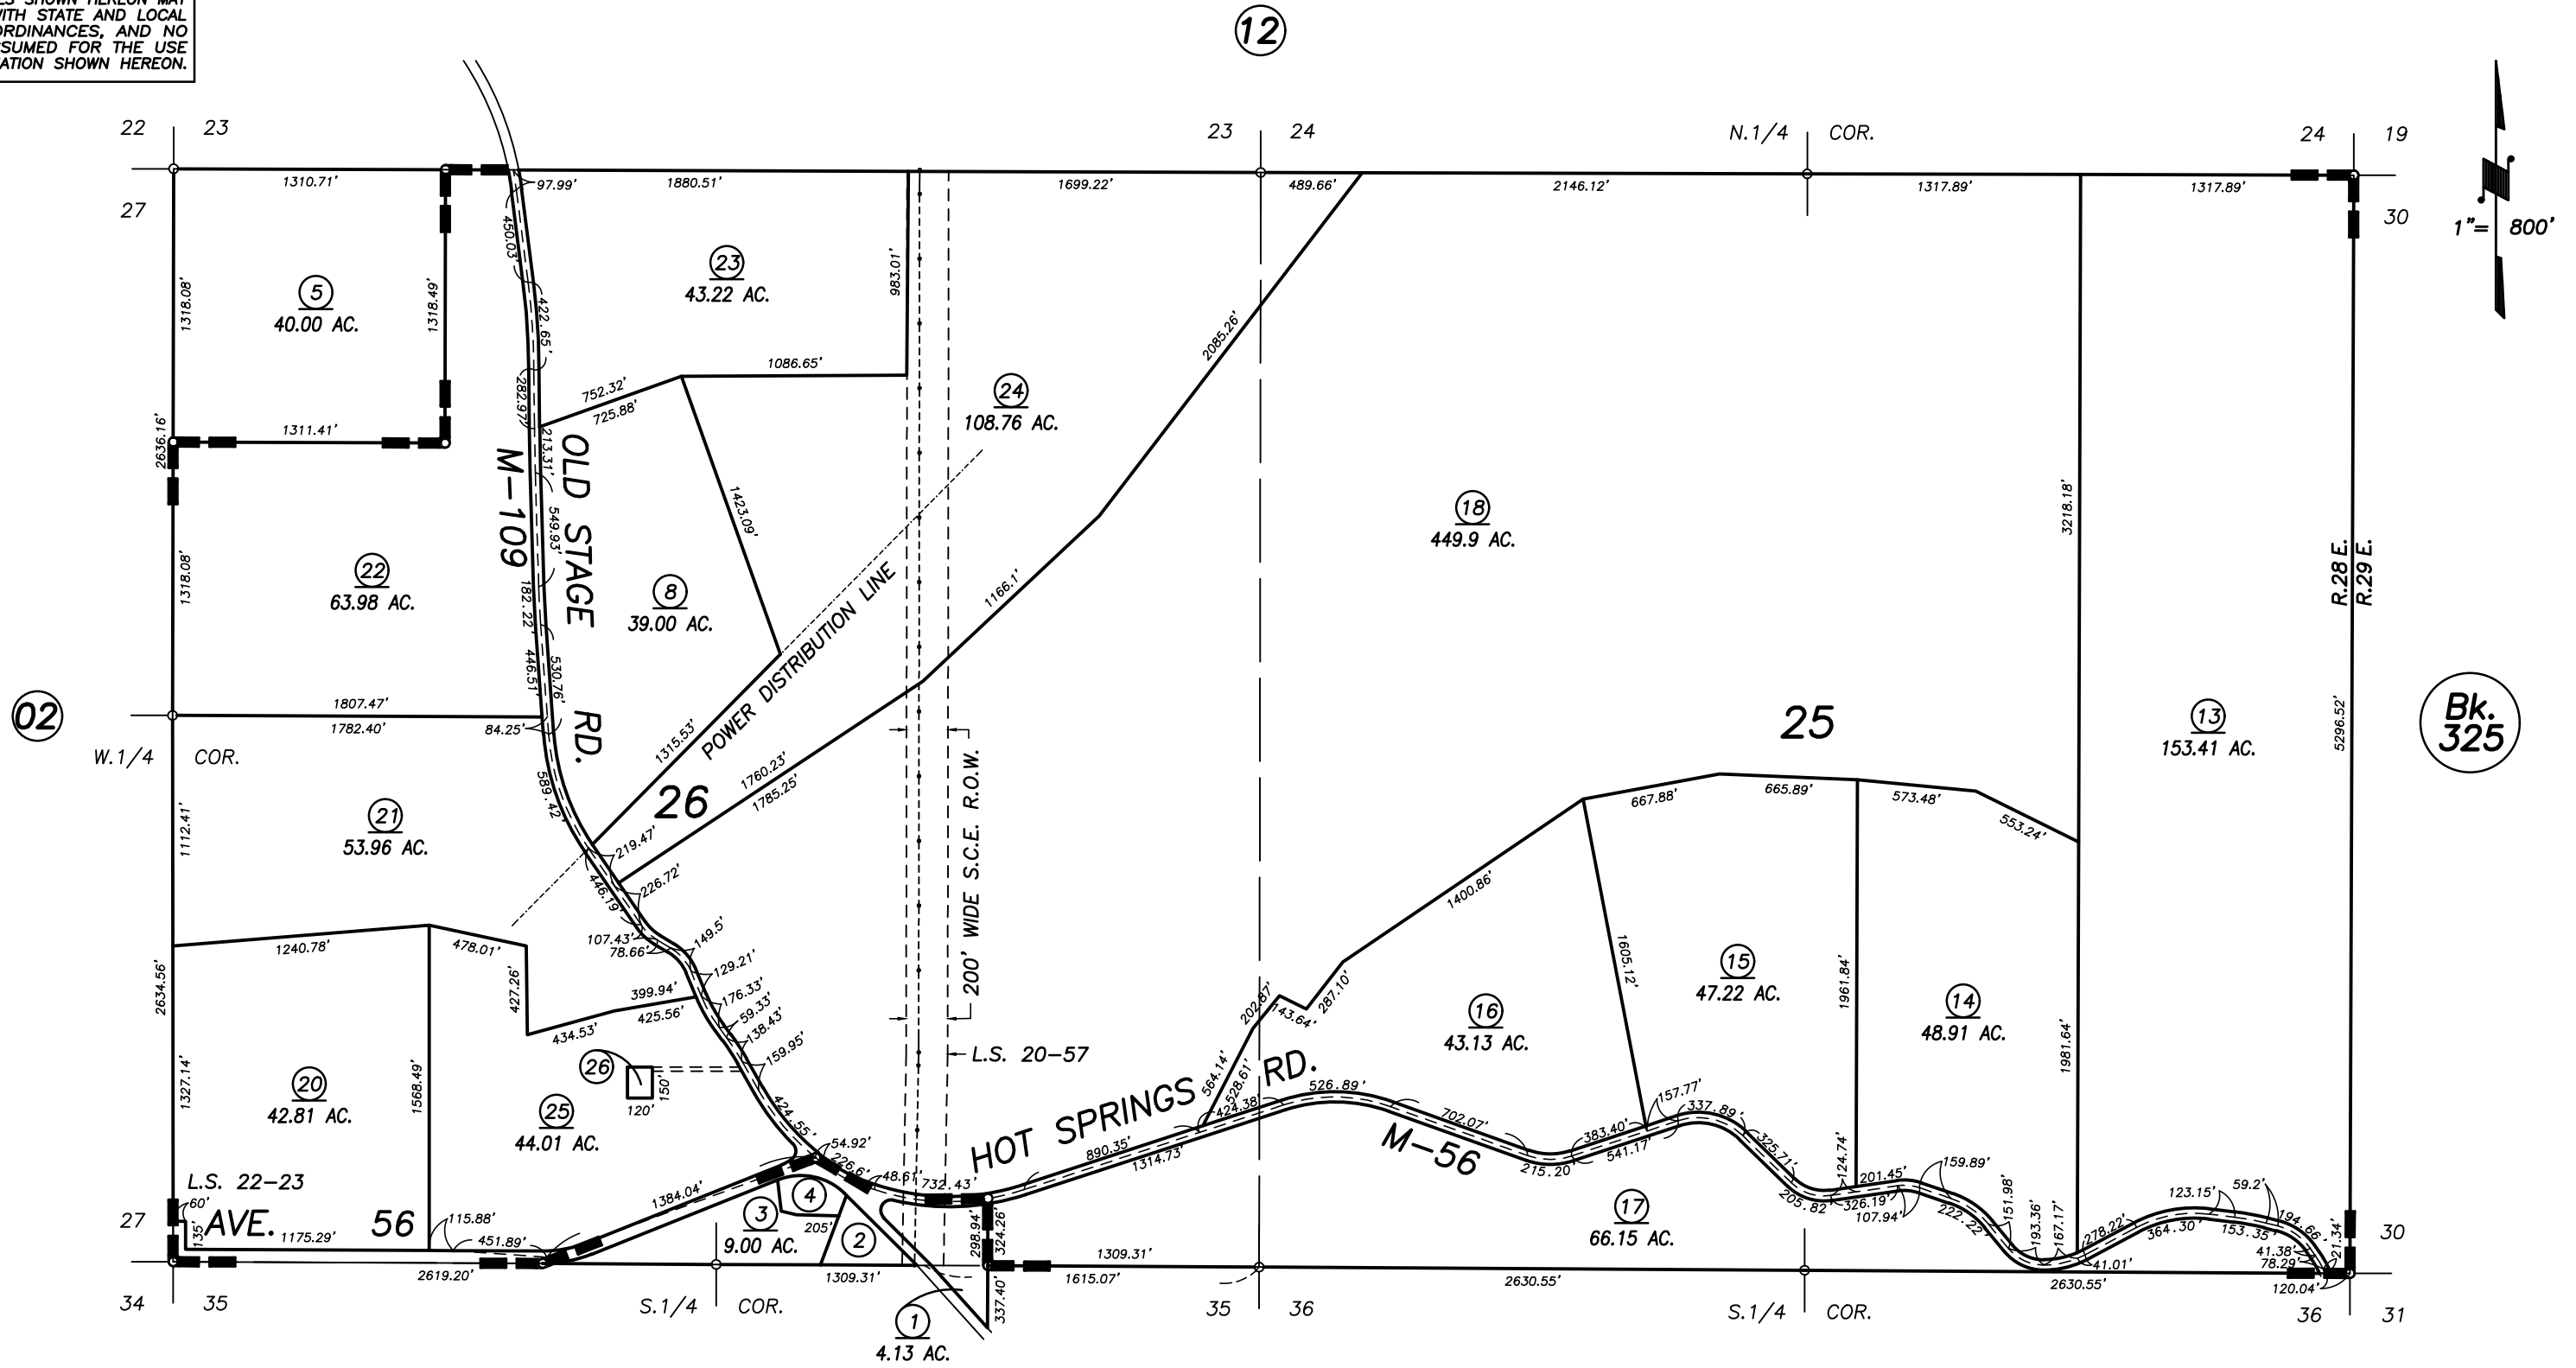

DISCLAIMER

THIS MAP WAS PREPARED FOR LOCAL PROPERTY ASSESSMENT PURPOSES ONLY AND THE PARCELS SHOWN HEREON MAY NOT COMPLY WITH STATE AND LOCAL SUBDIVISION ORDINANCES, AND NO LIABILITY IS ASSUMED FOR THE USE OF THE INFORMATION SHOWN HEREON.

SEC. 25, 26 & POR. NW 1/4 OF NE 1/4 SEC. 35, T.23S., R.28E., M.D.B.&M.

Tax Area Code 323-13
074-002

RECORD OF SURVEY L.S. 22-23
RECORD OF SURVEY L.S. 20-57 (S.C.E. R.O.W.)

VICINITY OF TERRA BELLA
ASSESSOR'S MAPS BK. 323 , PG. 13
COUNTY OF TULARE, CALIFORNIA, U.S.A.

NOTE: Assessor's Parcel Numbers Shown in Circles (1) (123)
 Assessor's Block Numbers Shown in Ellipses

2009-0024188	08/03/2010	CBT
REVISION	DATE	TECH