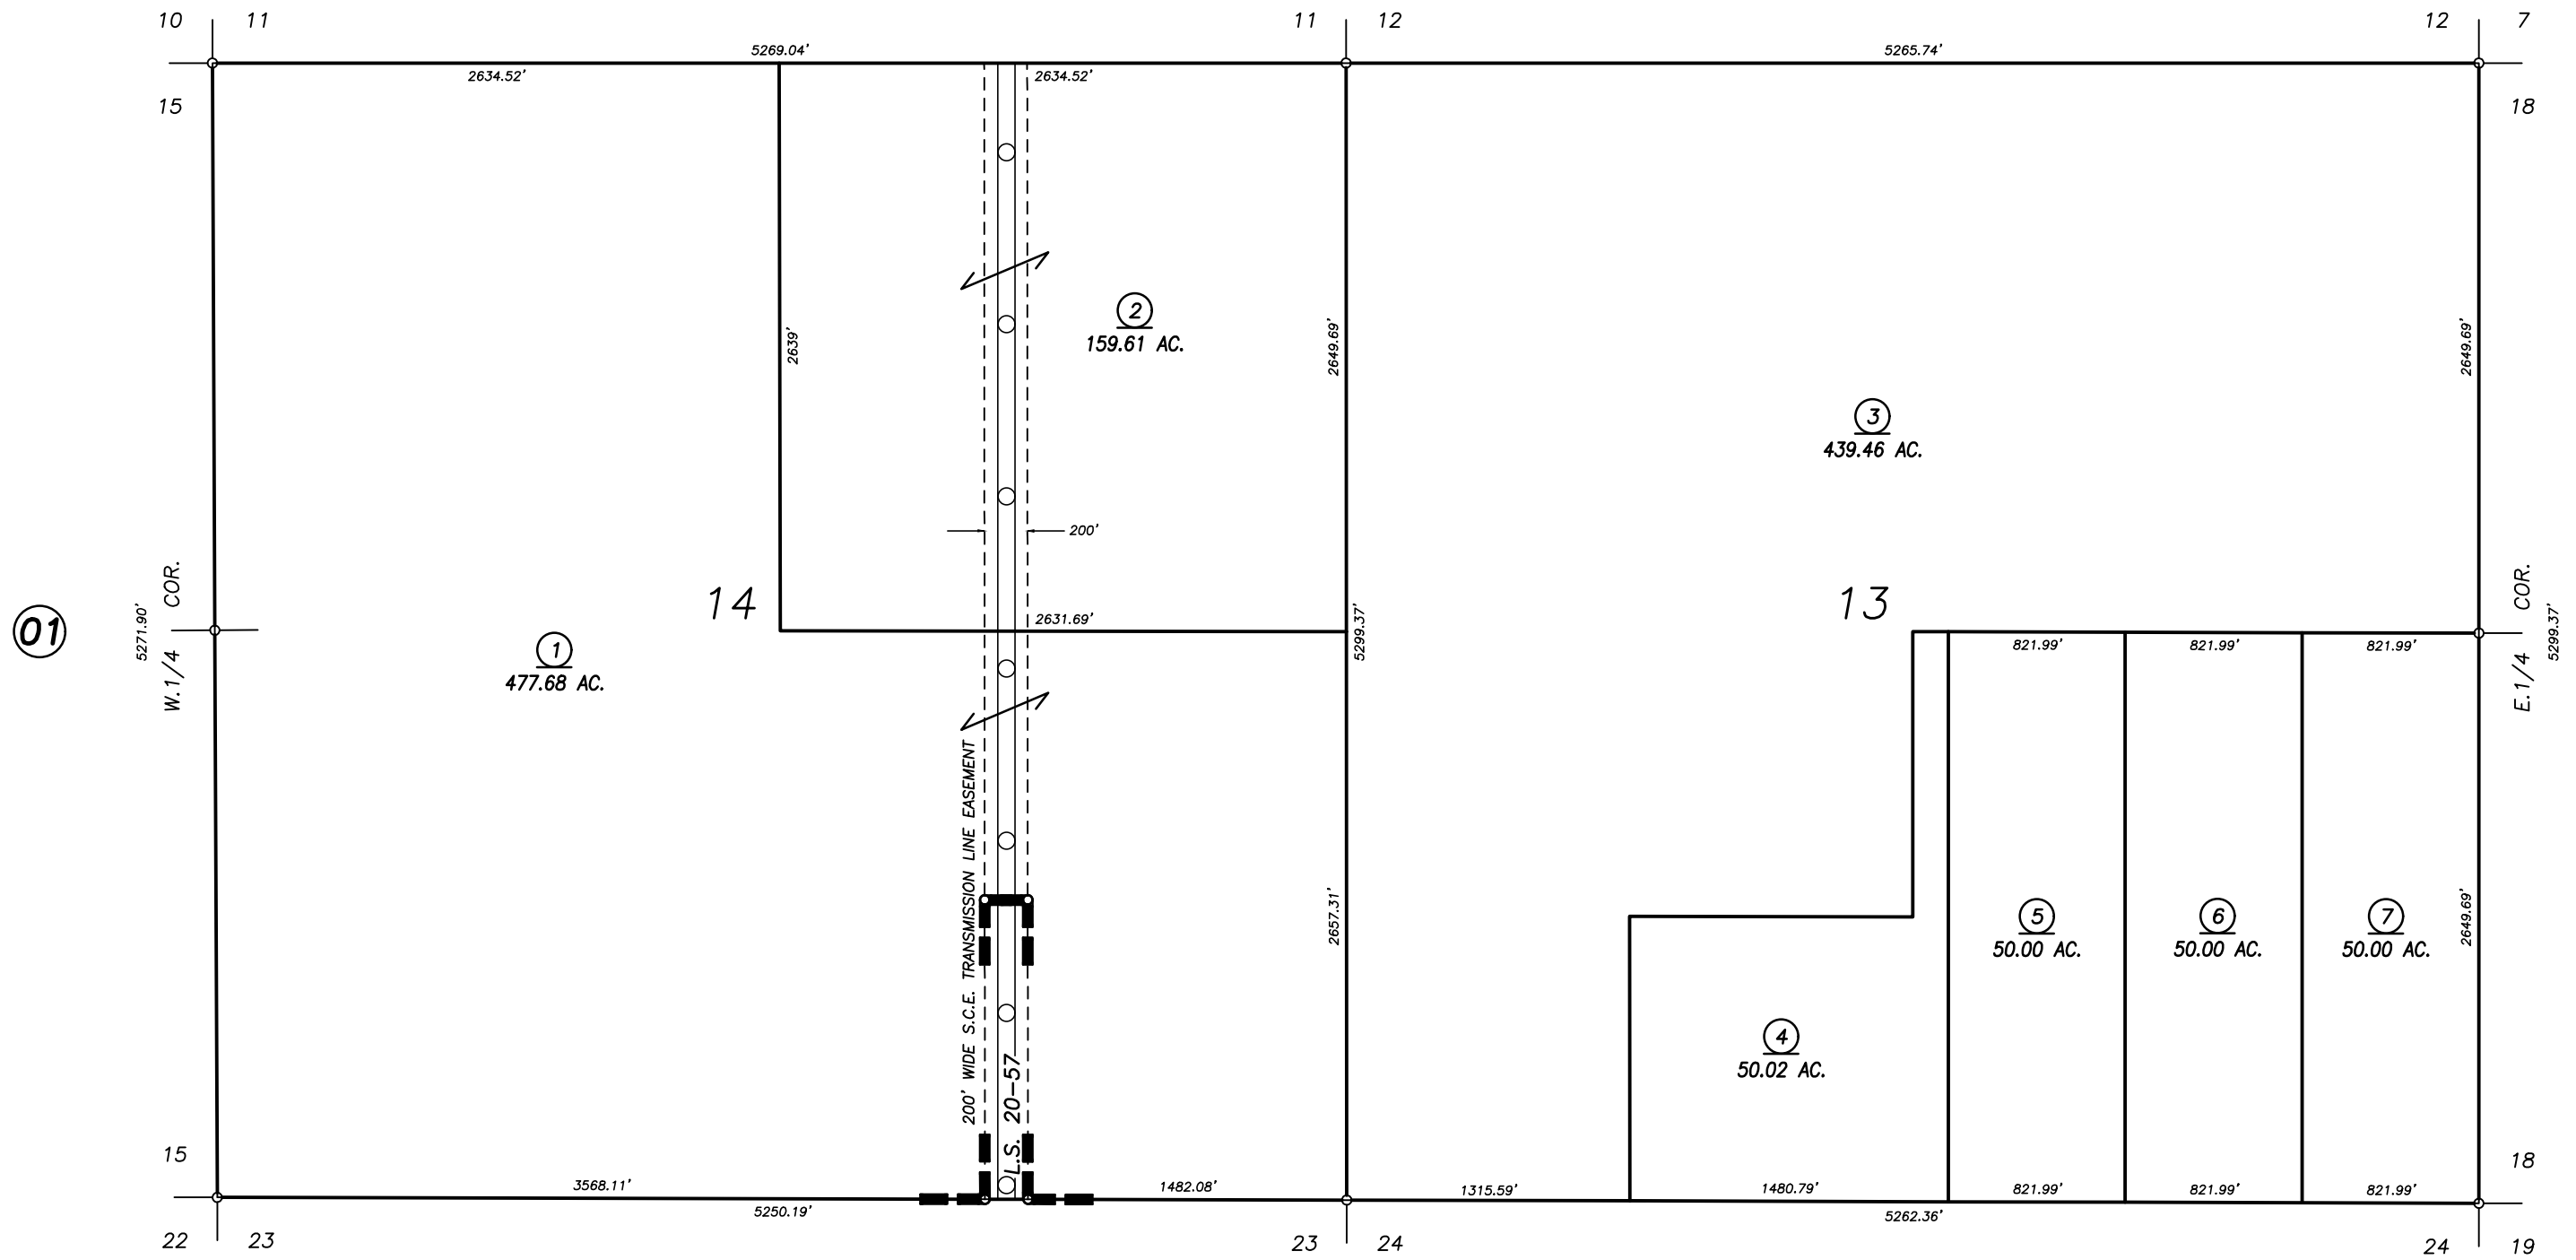

SEC. 13 & 14, T.23S., R.28E., M.D.B.& M.

Tax Area Code **323-25**
 074-002

(11)

(01)

Bk. 325

INTERNAL REVIEW 09/14/99 JGM
 REVISION DATE BY

RECORD OF SURVEY, L.S. 20-57

(26)

ASSESSOR'S MAPS BK. 323, PG. 25.
 COUNTY OF TULARE, CALIF.

NOTE: Assessor's Block Numbers Shown in Ellipses
 Assessor's Parcel Numbers Shown in Circles

(00/01)