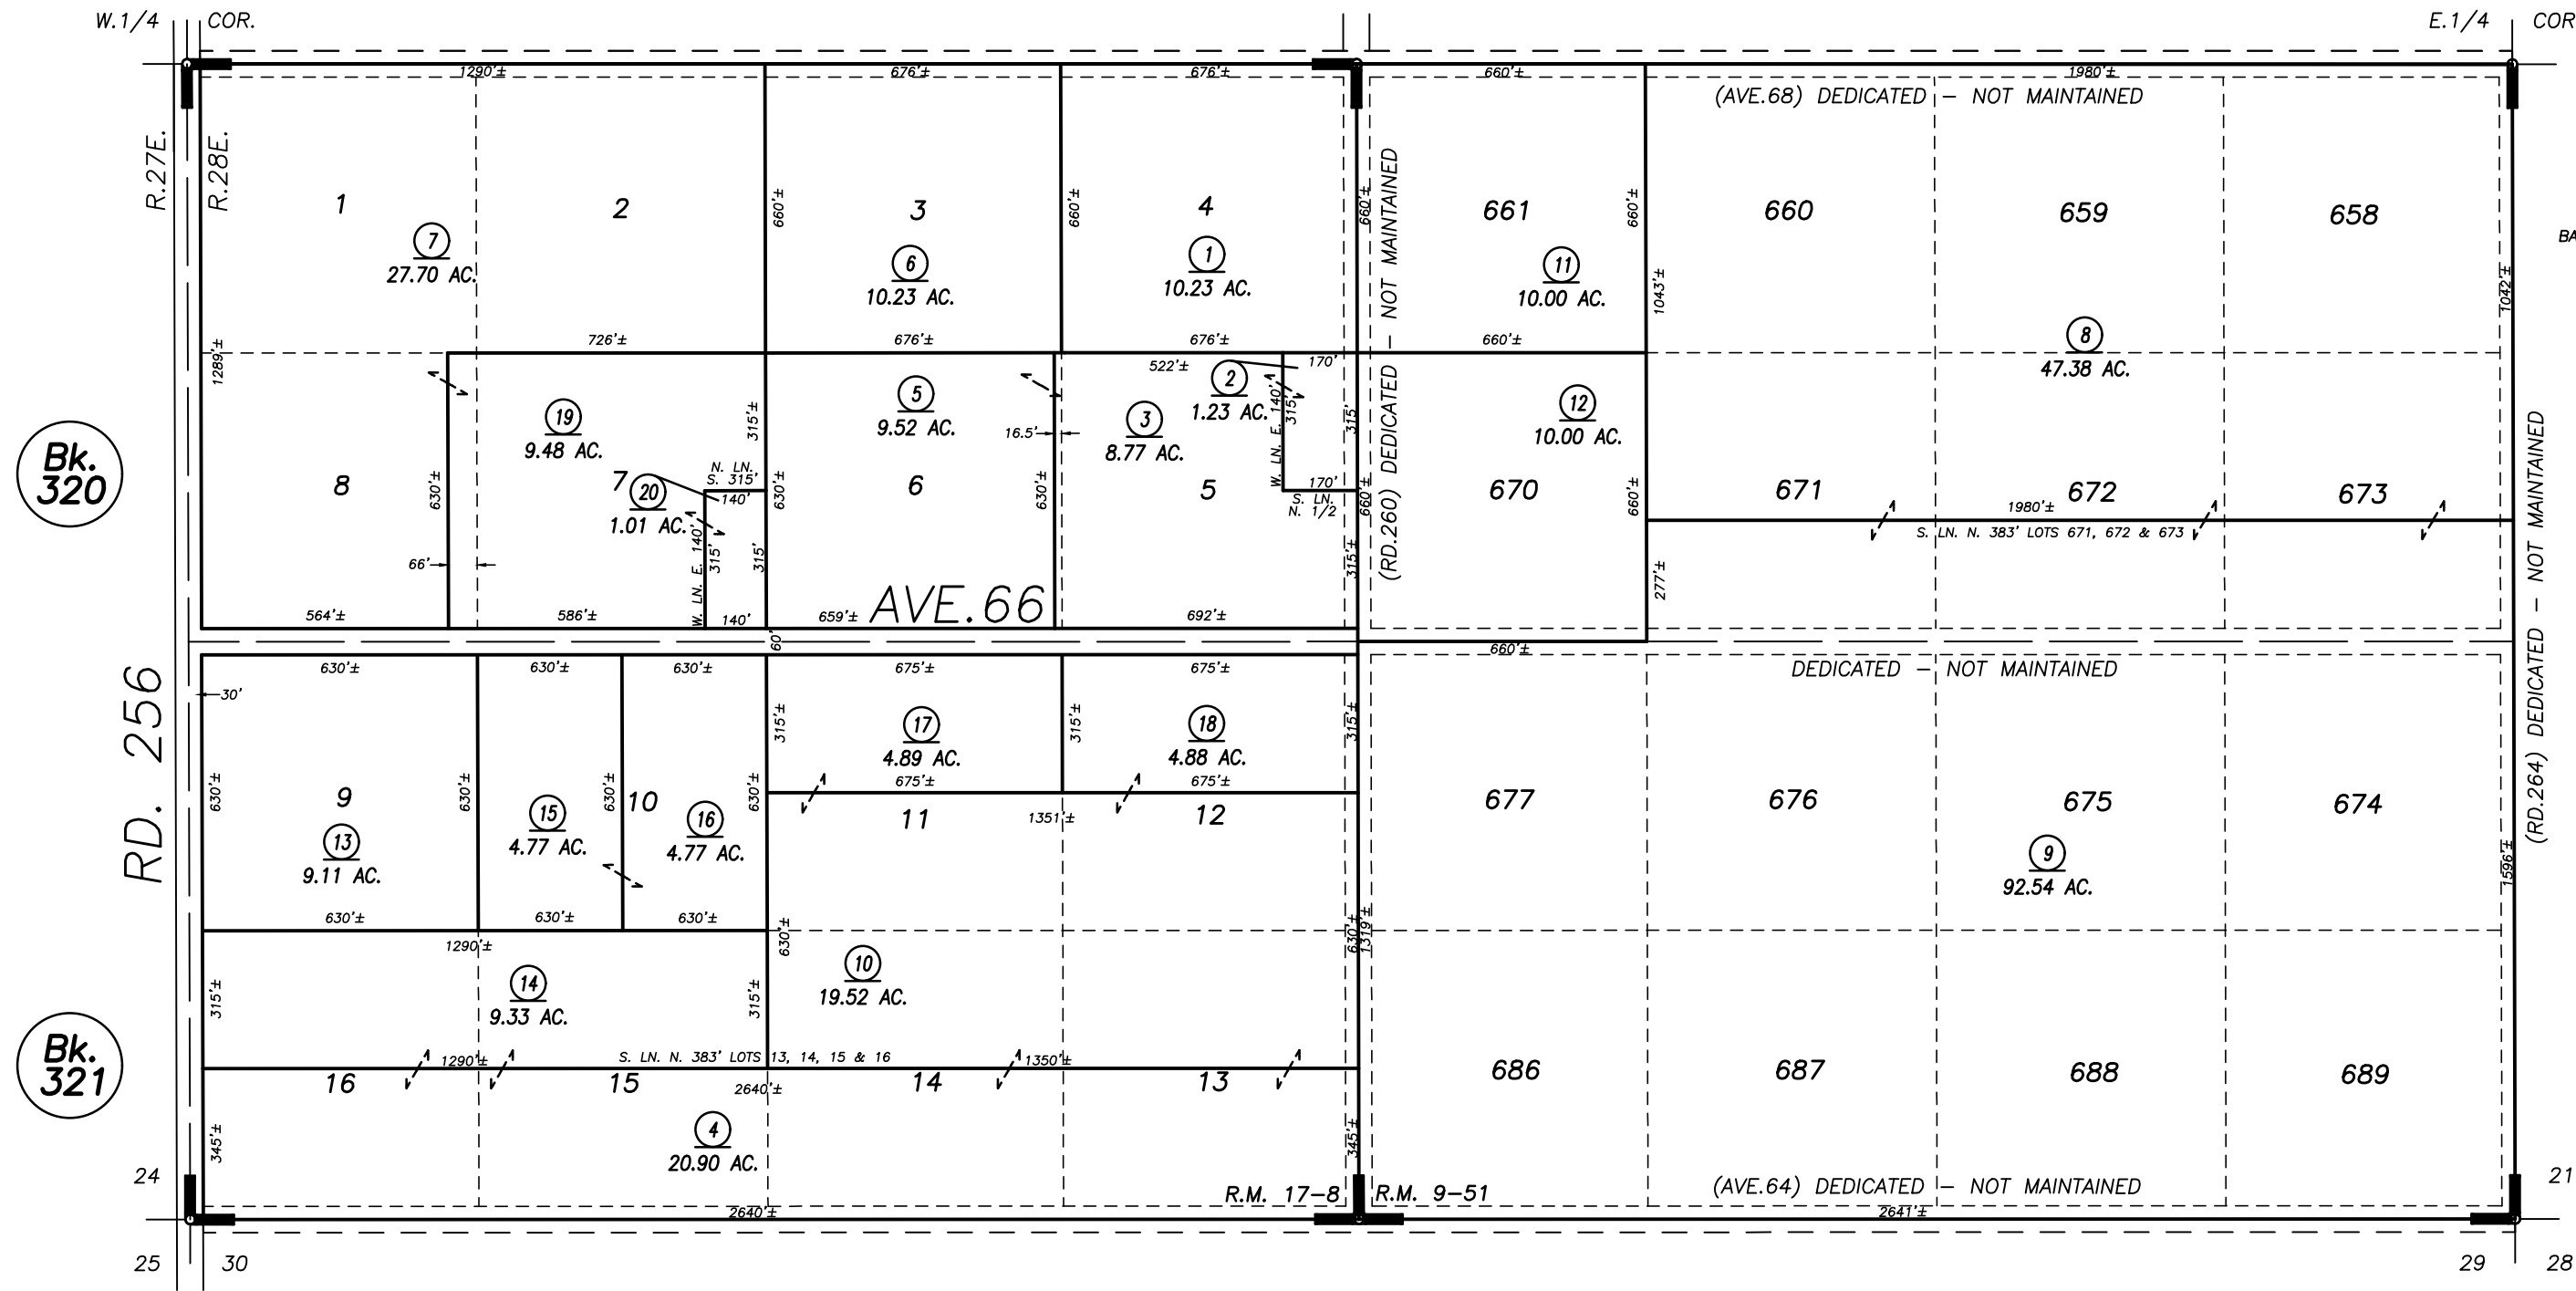

S.1/2 SEC.19, T.23S., R.28E., M.D.B.&M.

Tax Area Codes 323-31

074-001

074-002

DISCLAIMER
 THIS MAP WAS PREPARED FOR LOCAL PROPERTY ASSESSMENT PURPOSES ONLY AND THE PARCELS SHOWN HEREON MAY NOT COMPLY WITH STATE AND LOCAL SUBDIVISION ORDINANCES, AND NO LIABILITY IS ASSUMED FOR THE USE OF THE INFORMATION SHOWN HEREON. R & T CODE SEC. 327, 408.3, ETC.

Bk. 320

Bk. 321

POR. TERRA BELLA LANDS SUB. NO.11, R.M. 9-51
 FAIRFIELD FARMS TRACT NO.4, R.M. 17-8

VICINITY OF TERRA BELLA
 ASSESSOR'S MAPS BK. 323 , PG. 31
 COUNTY OF TULARE, CALIFORNIA, U.S.A.

NOTE: Assessor's Parcel Numbers Shown in Circles (1) (123)
 Assessor's Block Numbers Shown in Ellipses (123)