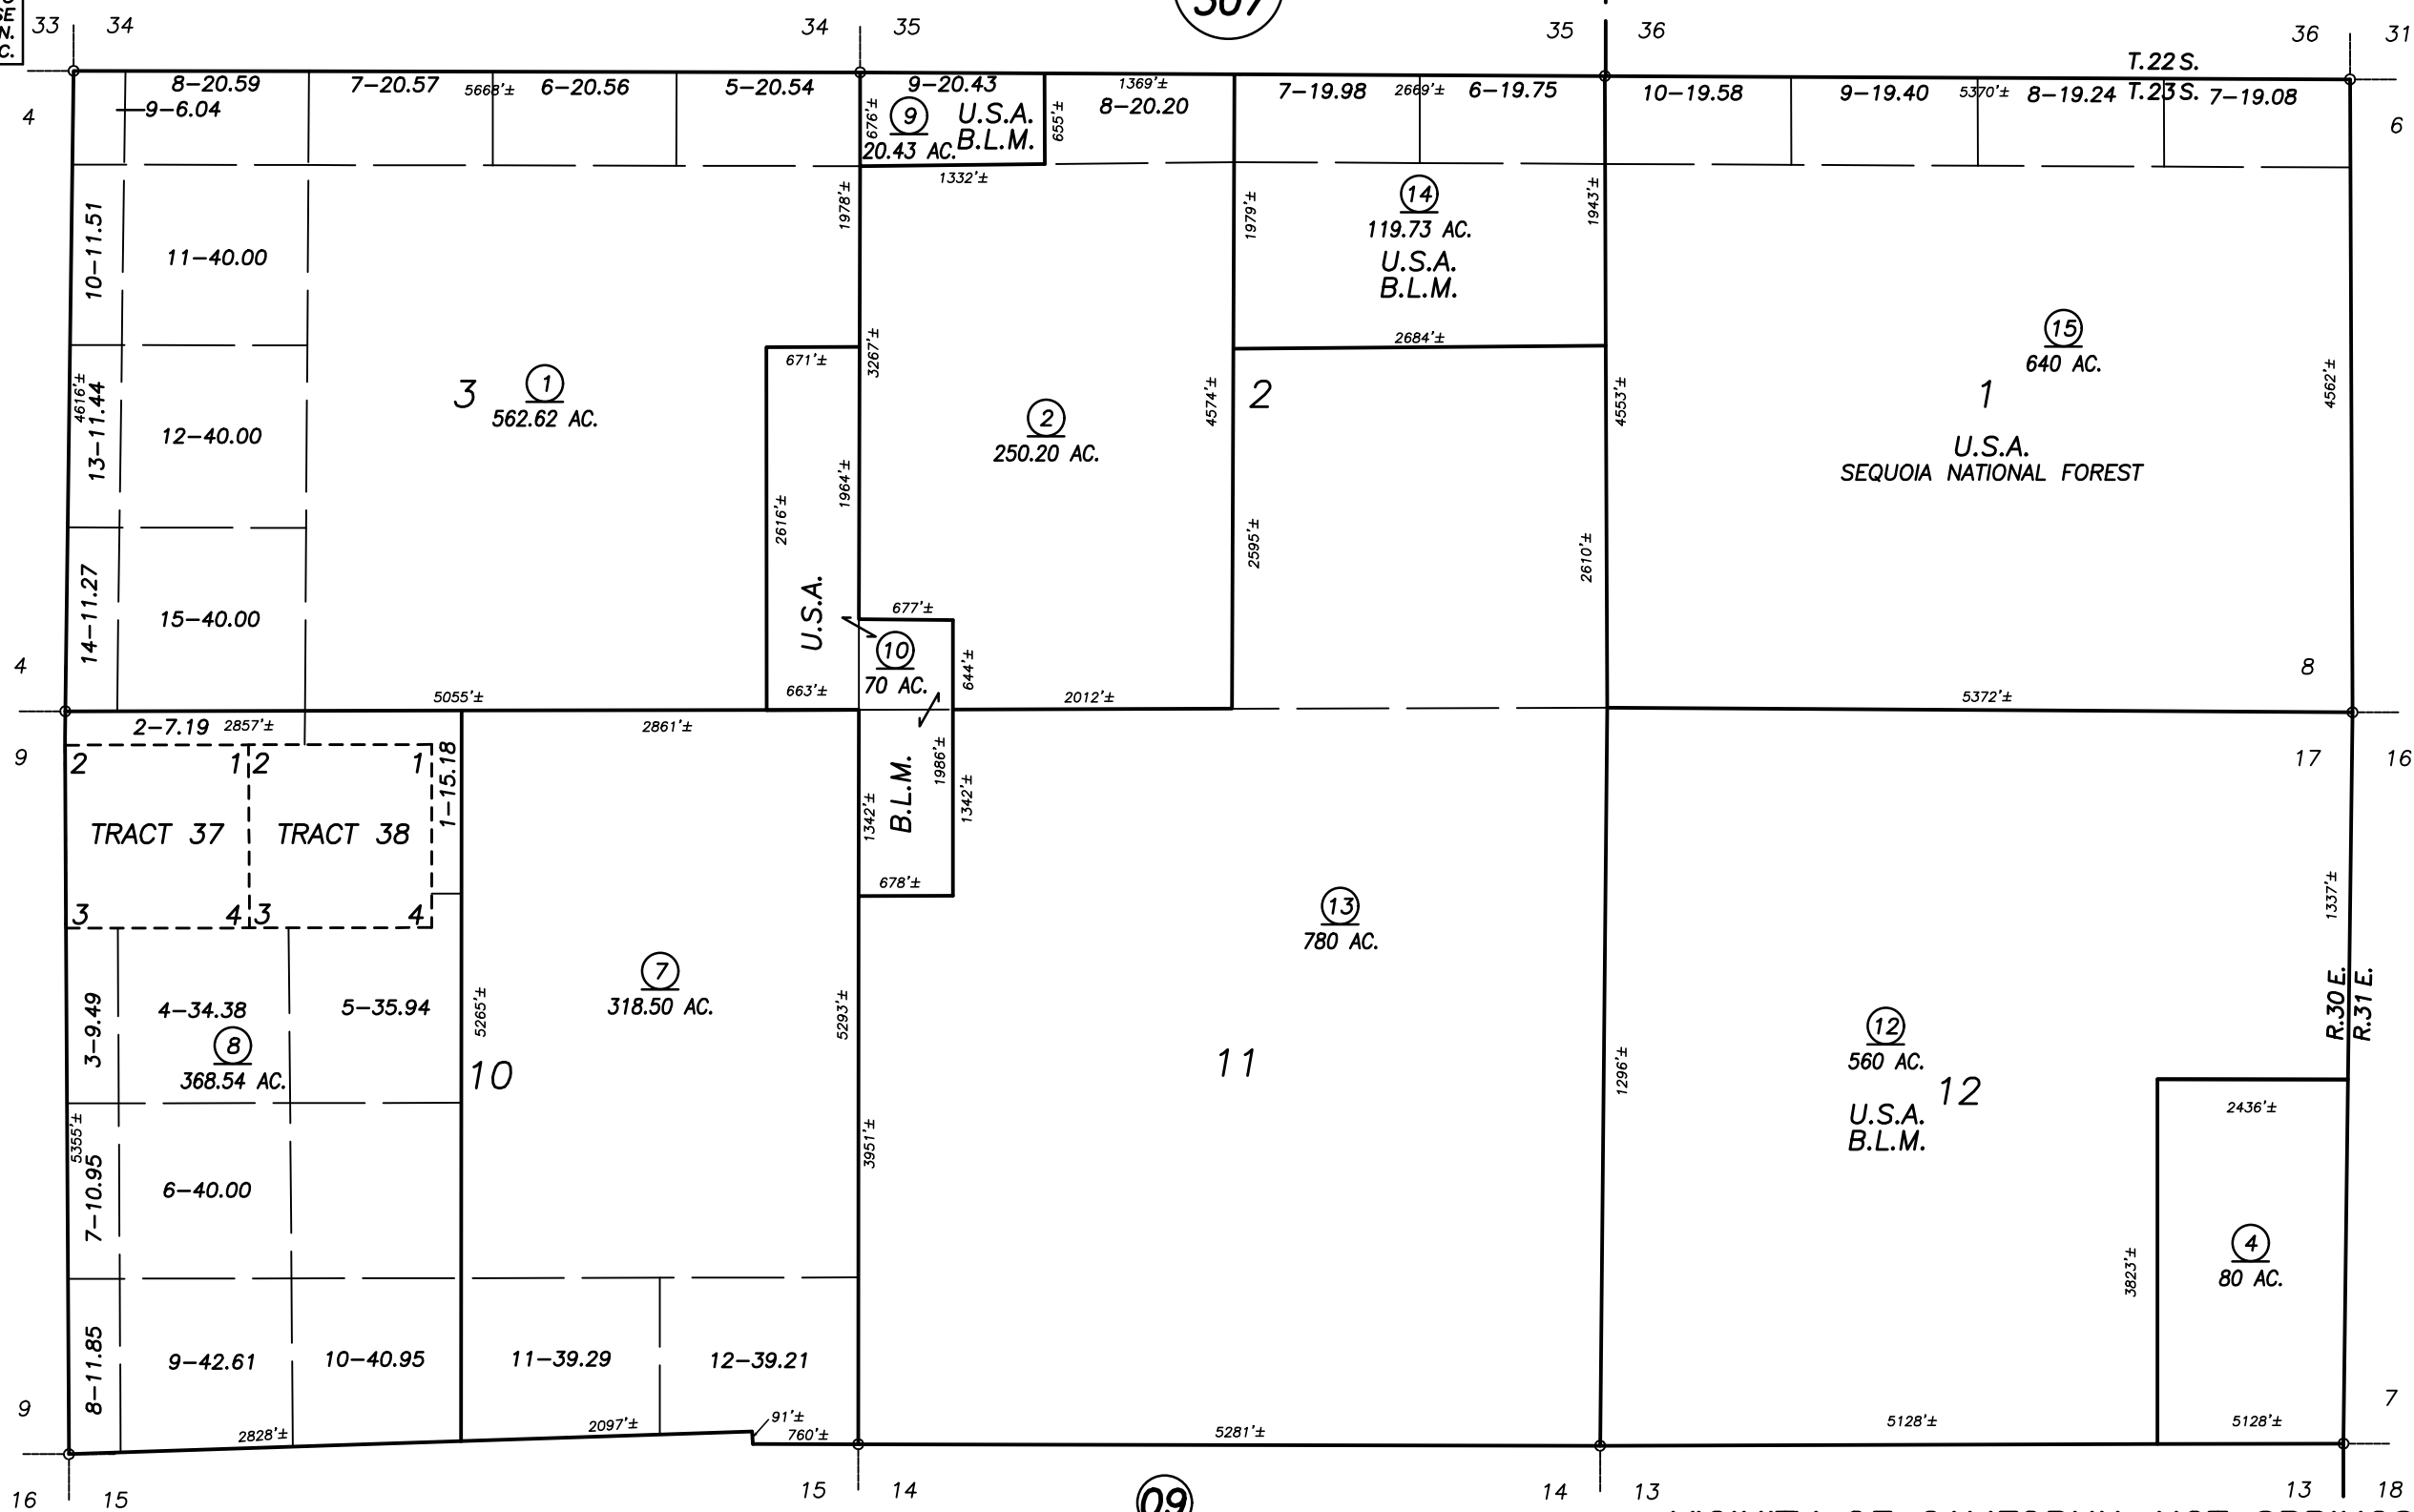

SEC.'S 1 TO 3 & 10 TO 12, T.23S., R.30E., M.D.B.&M.

Tax Area Codes 325-08

095-001

095-002

**DISCLAIMER**  
 THIS MAP WAS PREPARED FOR LOCAL PROPERTY ASSESSMENT PURPOSES ONLY AND THE PARCELS SHOWN HEREON MAY NOT COMPLY WITH STATE AND LOCAL SUBDIVISION ORDINANCES, AND NO LIABILITY IS ASSUMED FOR THE USE OF THE INFORMATION SHOWN HEREON. R & T CODE SEC. 327, 408.3, ETC.

Bk. 307

Bk. 326

VICINITY OF CALIFORNIA HOT SPRINGS  
 ASSESSOR'S MAPS BK. 325 , PG. 08  
 COUNTY OF TULARE, CALIFORNIA, U.S.A.